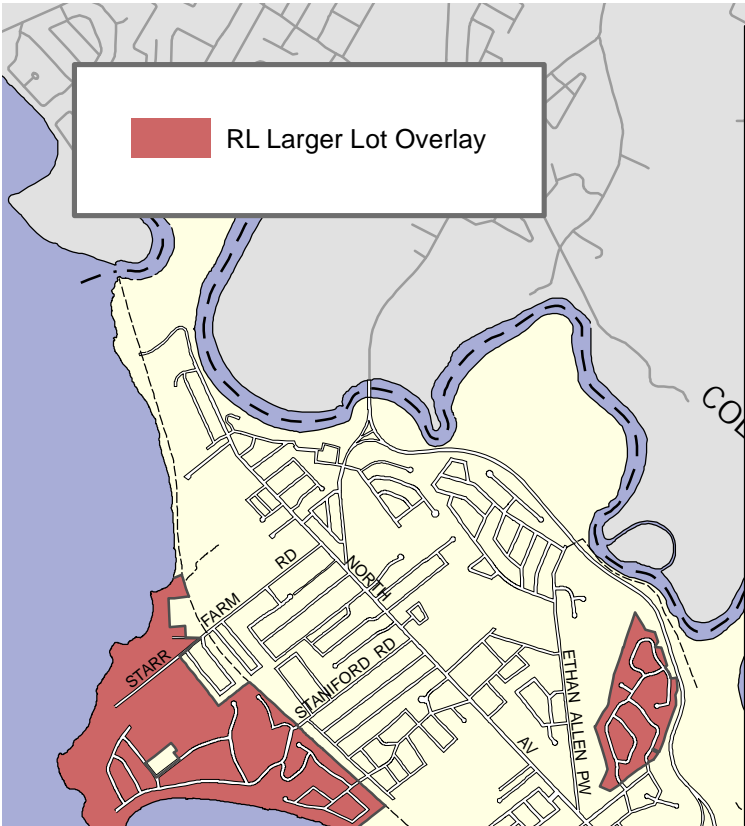

 RL Larger Lot Overlay

Effective January 30, 2008