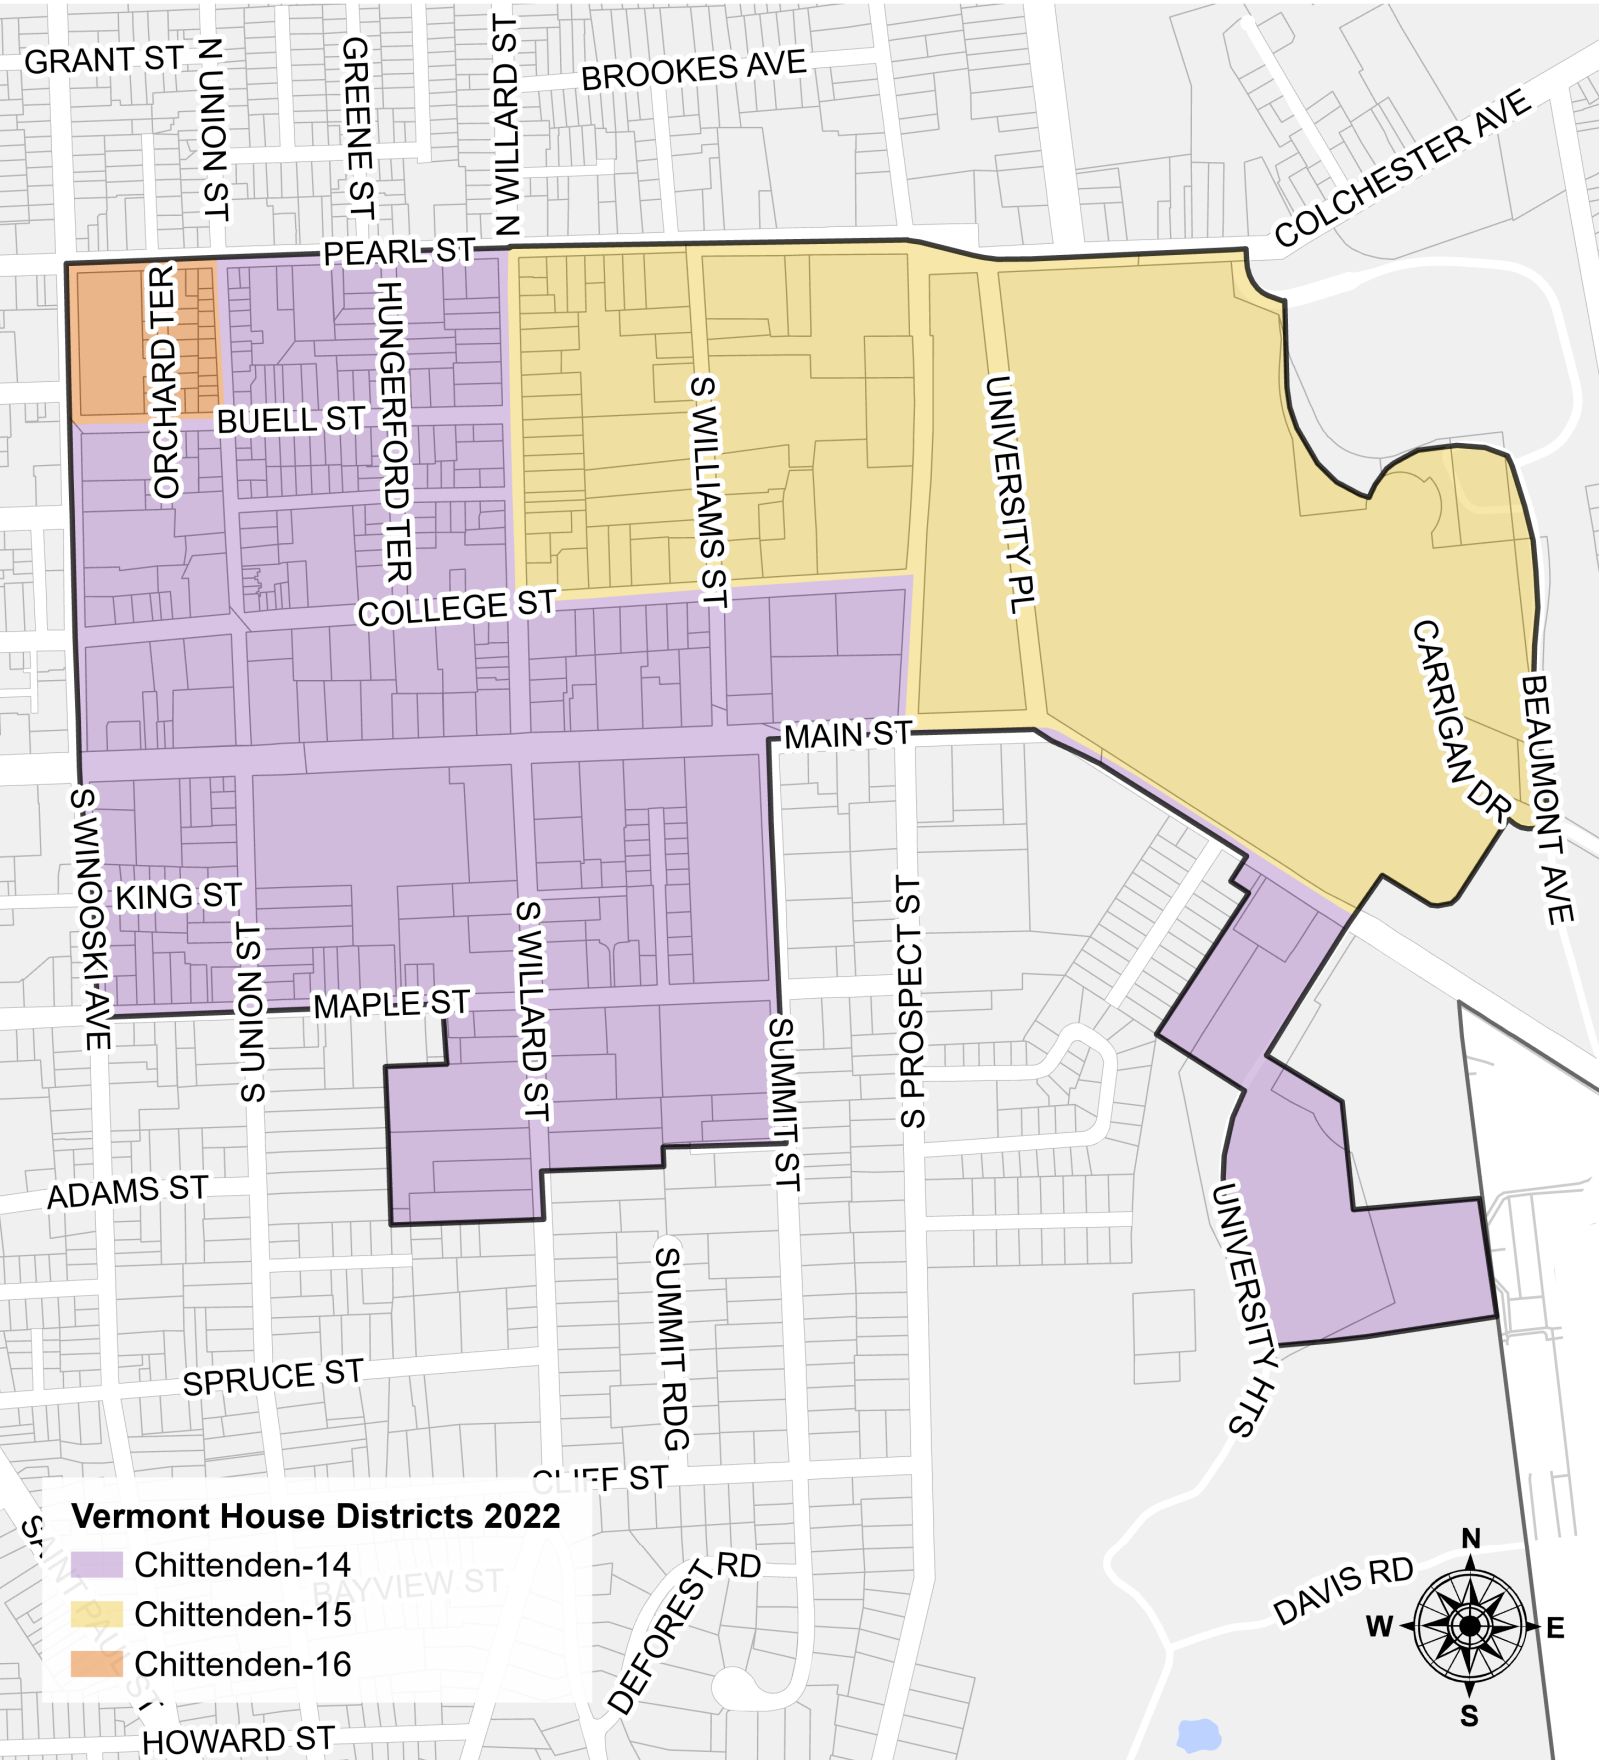

Ward 8 Vermont House Districts

Burlington, Vermont
Effective Date: March 5, 2024

Vermont House Districts 2022

- Chittenden-14
- Chittenden-15
- Chittenden-16