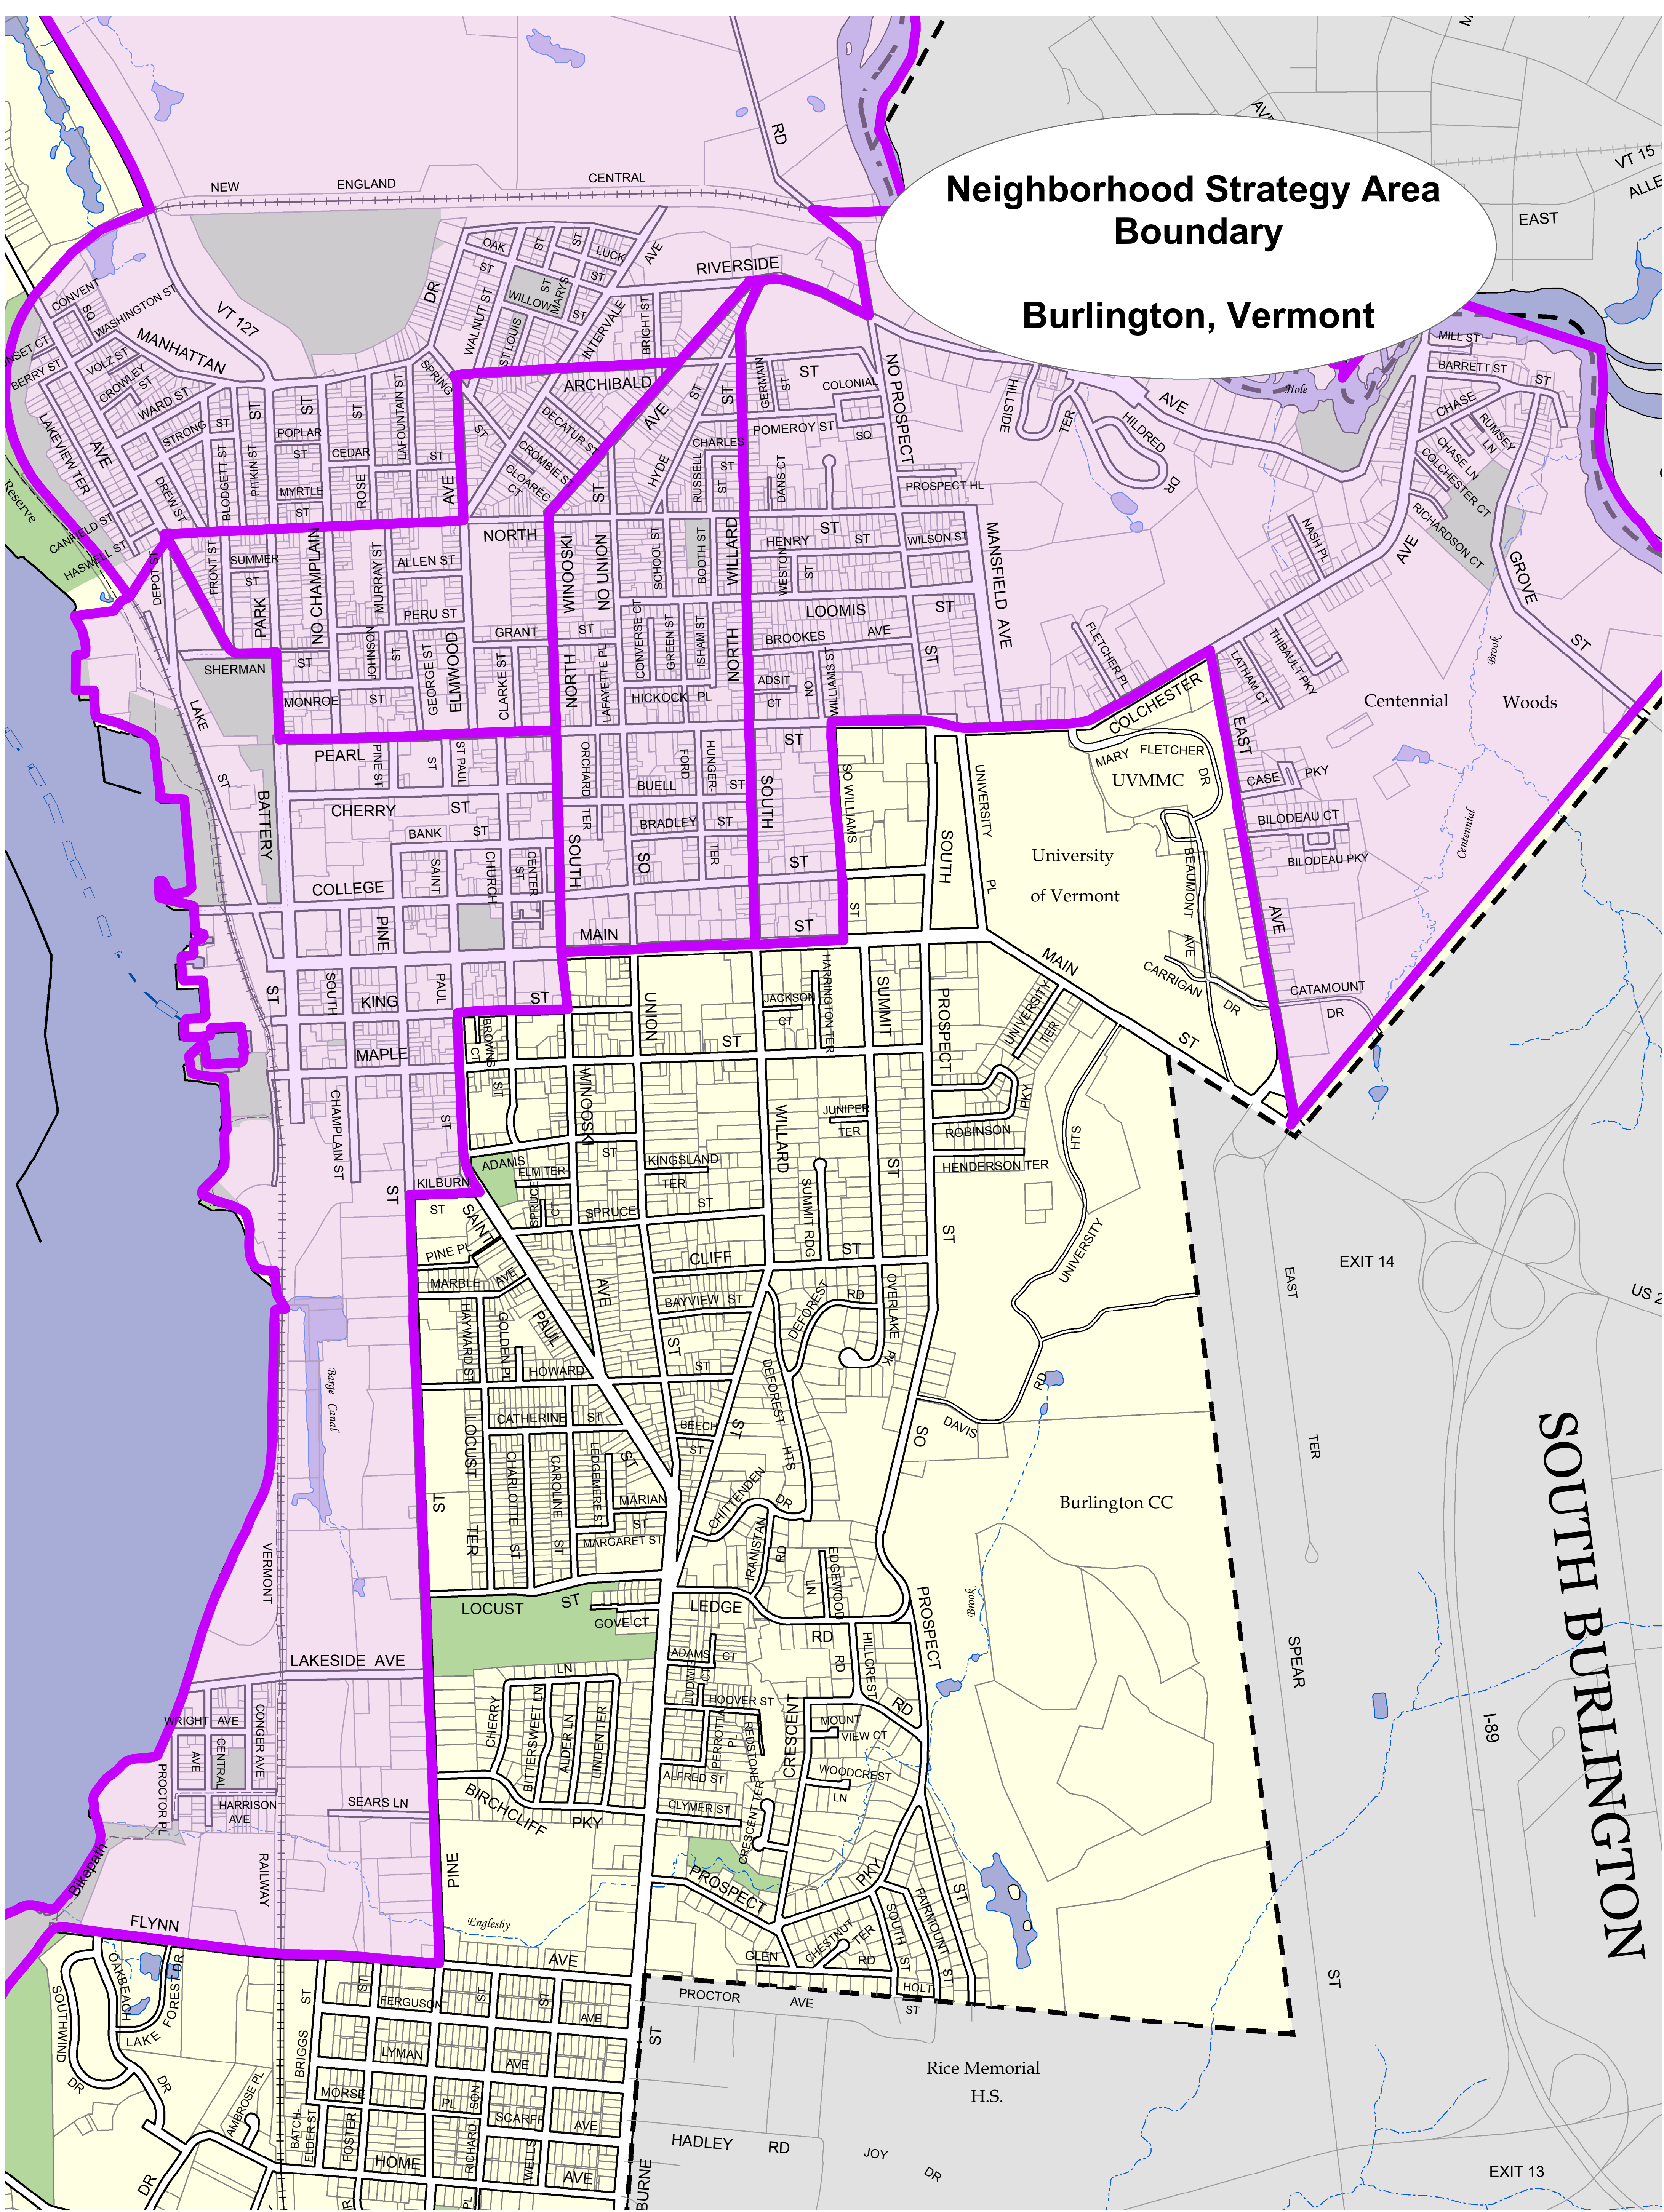

Neighborhood Strategy Area Boundary

Burlington, Vermont

SOUTH BURLINGTON

City of Burlington GIS
<http://www.burlingtonvt.gov/>

Map Date: January 10, 2018
MXD Saved: 11/8/2017