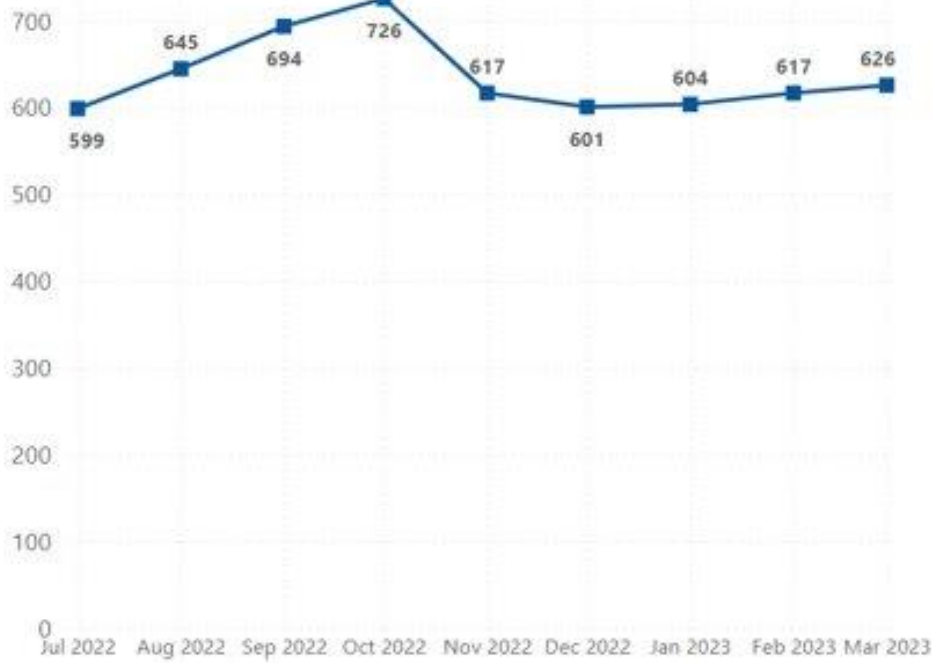

Households Experiencing Homelessness – Chittenden County

Data via the Chittenden County Homeless Alliance and the Coordinated Entry System

Total Households Experiencing Homelessness

Total Households Housed by Month