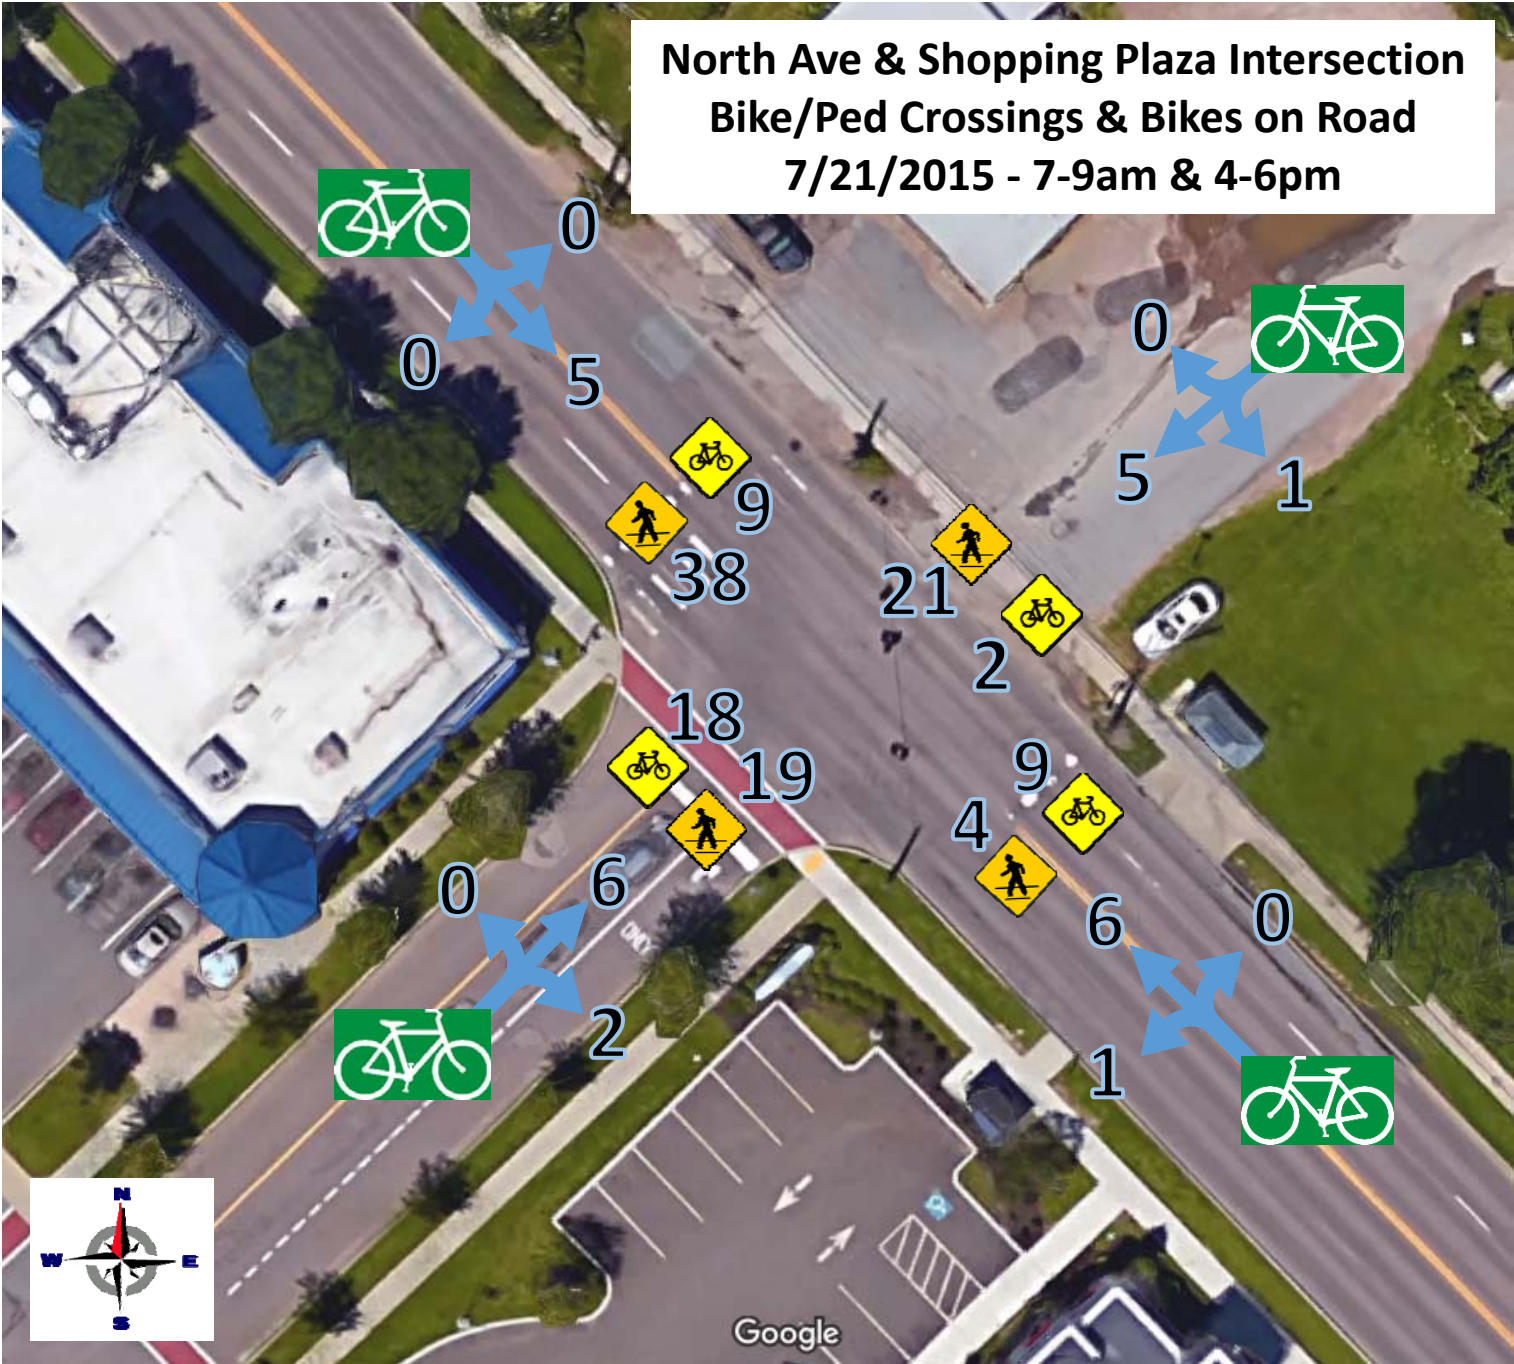

**North Ave & Shore/Heineberg Intersection
Bike/Ped Crossings & Bikes on Road
6/4/2015 - 7-9am & 4-6pm**

**North Ave & Shopping Plaza Intersection
Bike/Ped Crossings & Bikes on Road
7/21/2015 - 7-9am & 4-6pm**

**North Ave & VT 127 Intersection
Bike/Ped Crossings & Bikes on Road
5/18/2015 - 7-9am & 2-6pm**