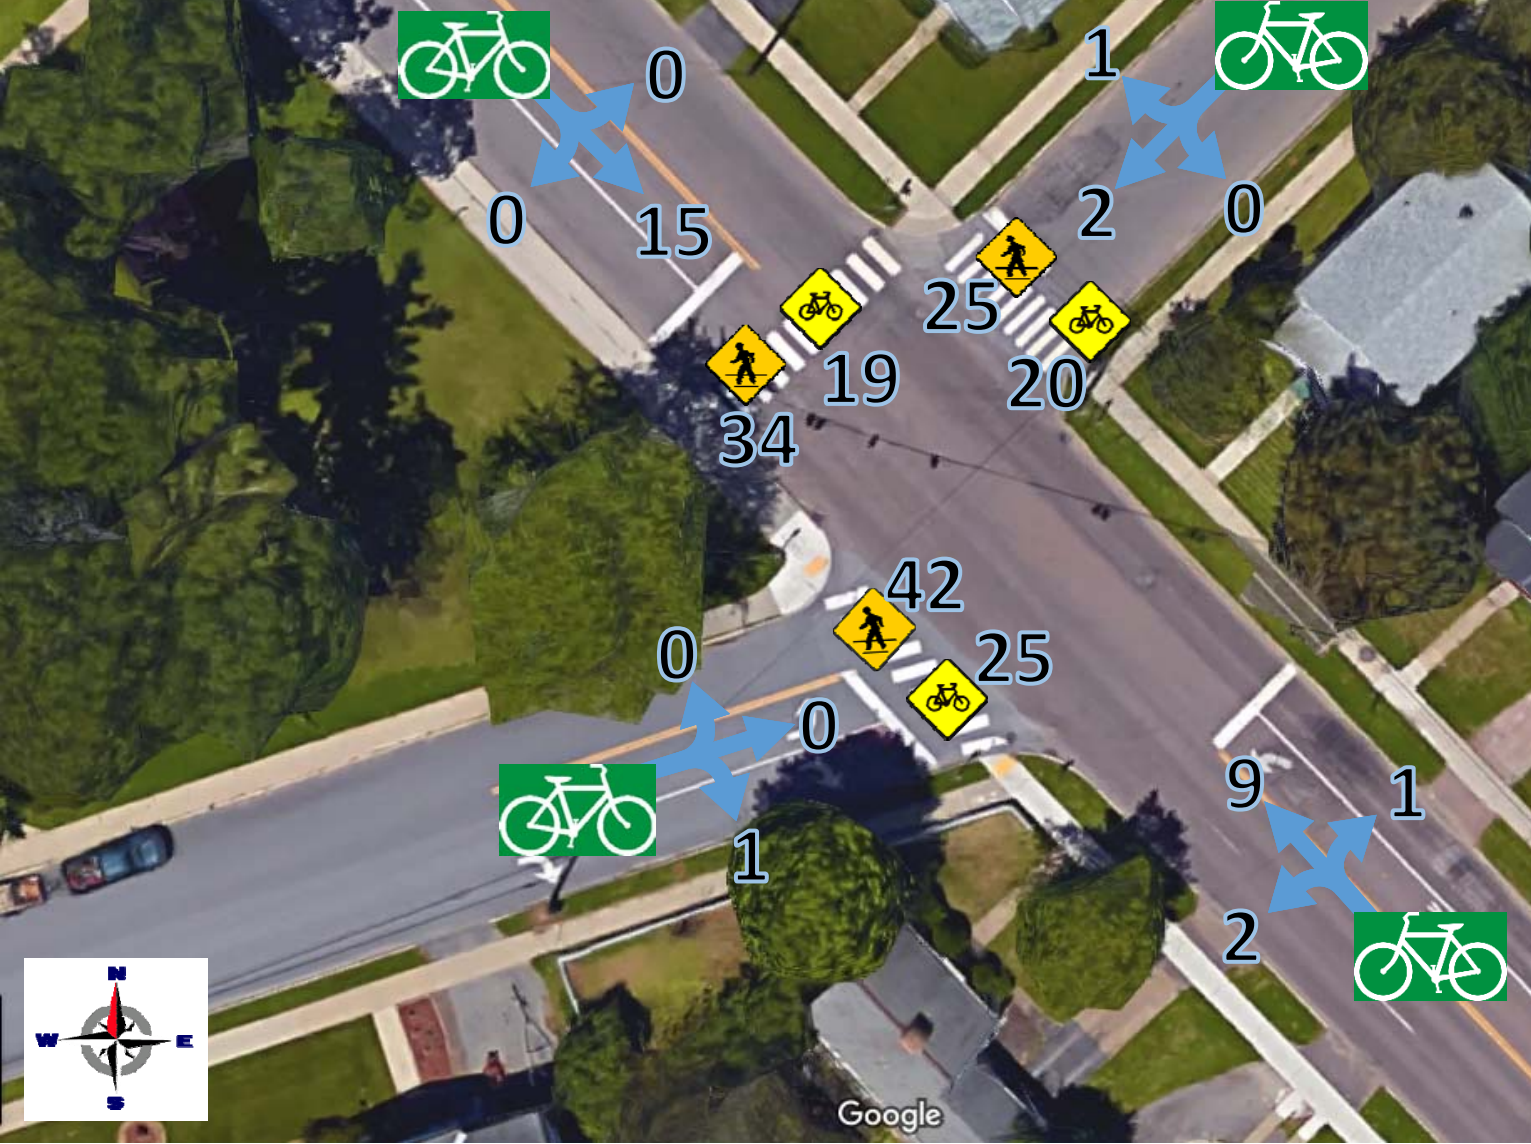

**North Ave & Shore/Heineberg Intersection
Bike/Ped Crossings & Bikes on Road
6/4/2015 - 7-9am & 4-6pm**

**North Ave & Shopping Plaza Intersection
Bike/Ped Crossings & Bikes on Road
7/21/2015 - 7-9am & 4-6pm**

**North Ave & VT 127 Intersection
Bike/Ped Crossings & Bikes on Road
5/18/2015 - 7-9am & 2-6pm**