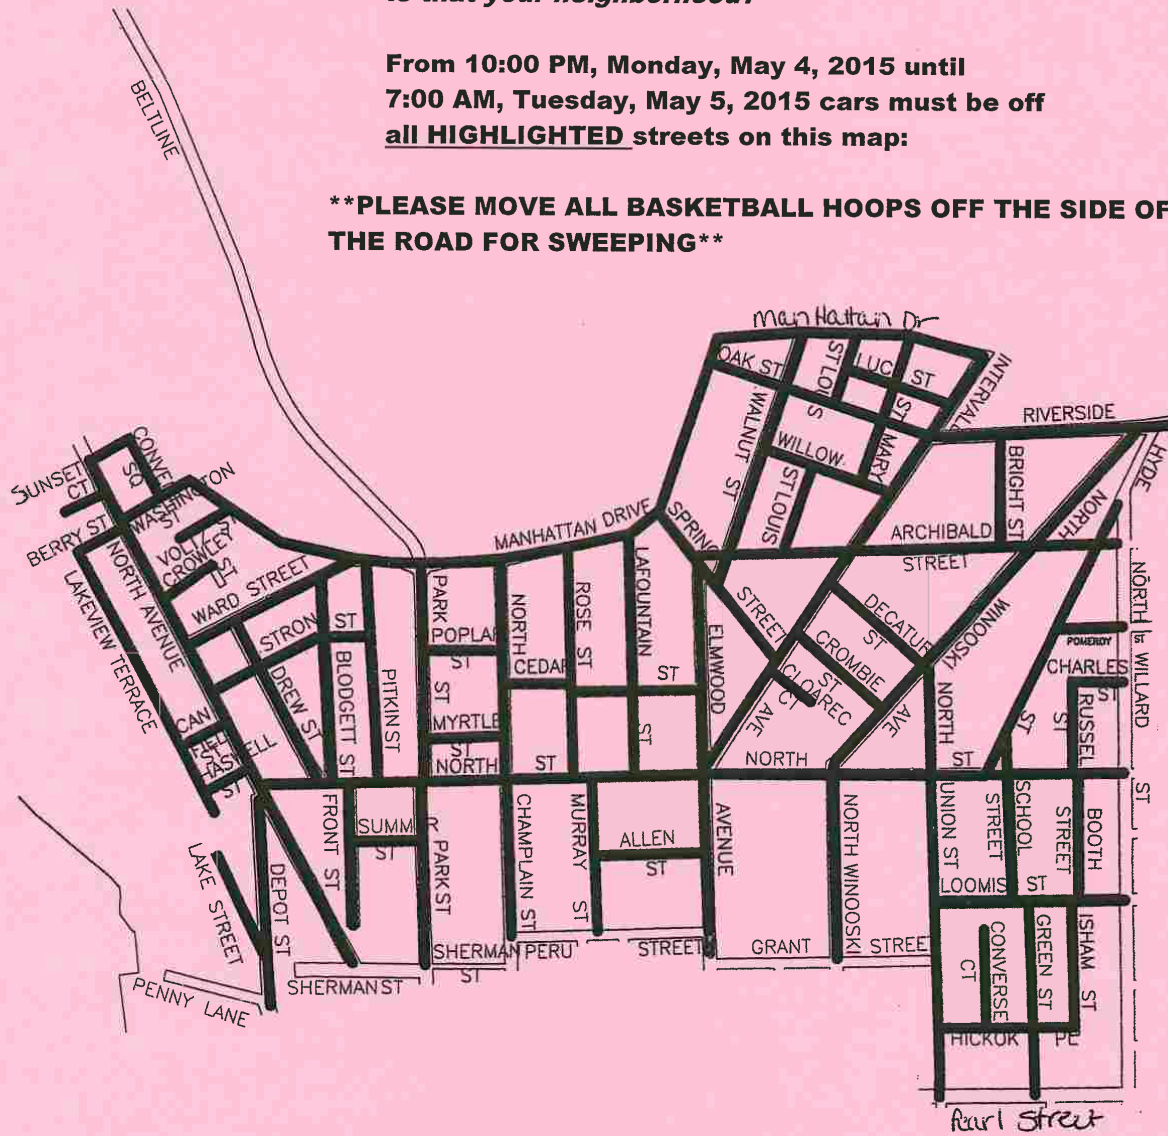

STREET SWEEPING ZONE G

CLEAN SWEEP

is coming to The Old North End!
Is that your neighborhood?

From 10:00 PM, Monday, May 4, 2015 until
7:00 AM, Tuesday, May 5, 2015 cars must be off
all HIGHLIGHTED streets on this map:

****PLEASE MOVE ALL BASKETBALL HOOPS OFF THE SIDE OF
THE ROAD FOR SWEEPING****

***ONLY STREETS THAT ARE
HIGHLIGHTED WILL BE SWEEP*
(SEE BACK FOR STREET LISTING)**

**Any car not off these streets will be towed at owner's expense ($125). Parking ban
lights will be on.**

**Free parking will be available at the following city lots from 10:00 PM, May 4, 2015 till
8:00 AM, May 5, 2015: Cherry Street Garage (Macy's - 45 Cherry St), College Street
Garage (Hilton), South Winooski Garage (Marketplace).**

**Your cooperation will make it possible for Public Works to do a great job in sweeping
the streets of your neighborhood!**

**Any Questions? Please call 658-7669 or 863-9094 or visit our website at
www.burlingtonvt.gov/dpw (See reverse side for a list of streets to be swept)**