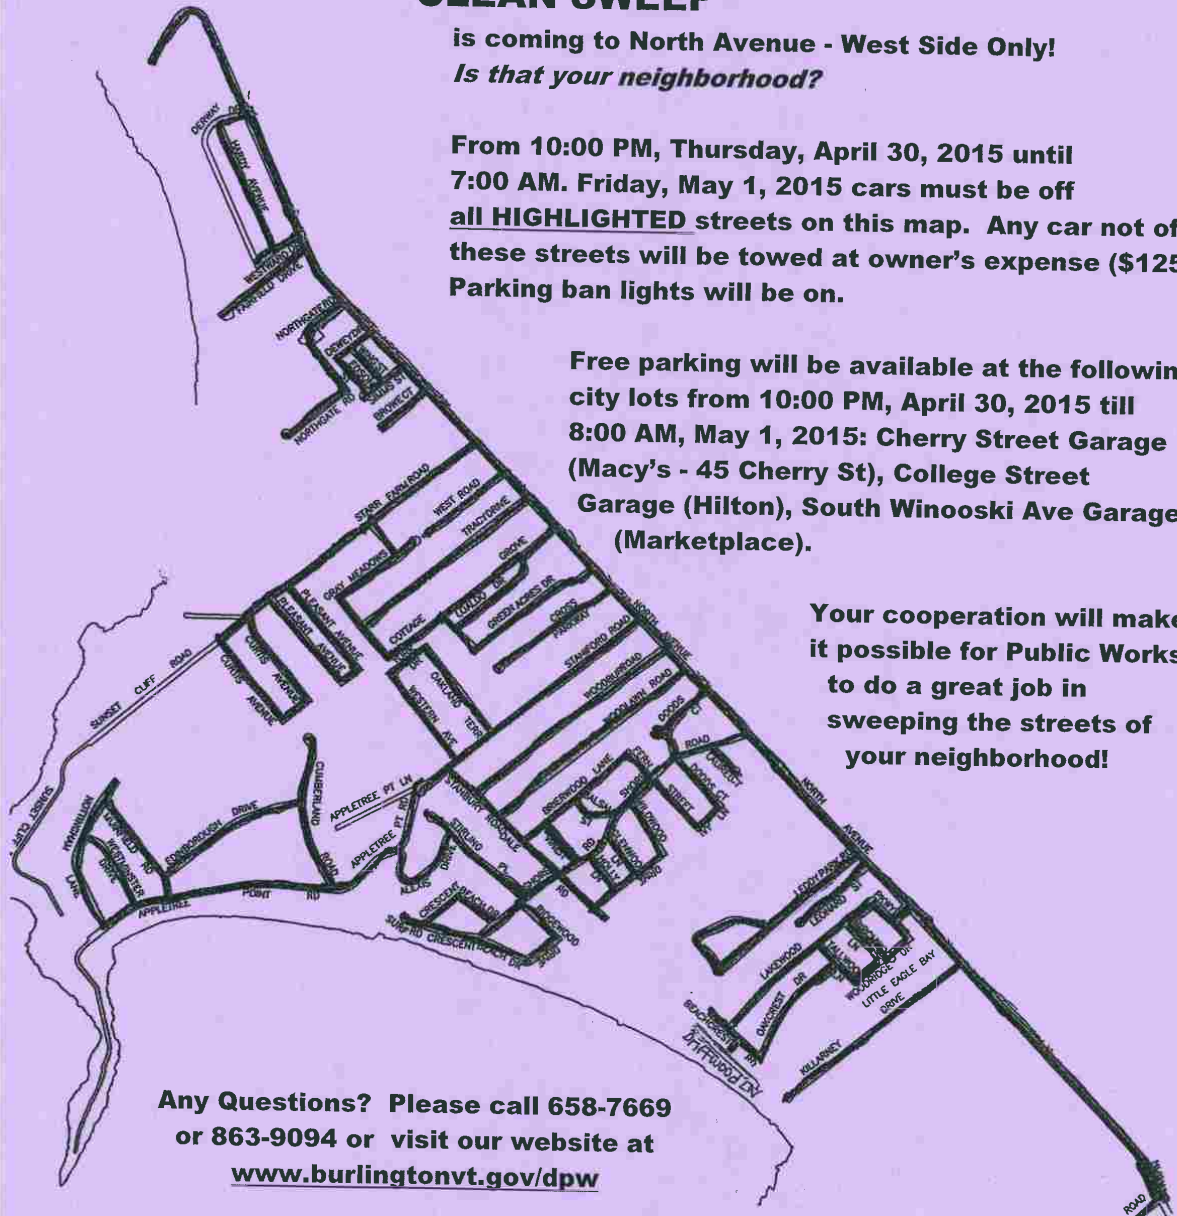

STREET SWEEPING ZONE B

CLEAN SWEEP

is coming to North Avenue - West Side Only!
Is that your neighborhood?

From 10:00 PM, Thursday, April 30, 2015 until
7:00 AM, Friday, May 1, 2015 cars must be off
all HIGHLIGHTED streets on this map. Any car not off
these streets will be towed at owner's expense ($125).
Parking ban lights will be on.

Free parking will be available at the following
city lots from 10:00 PM, April 30, 2015 till
8:00 AM, May 1, 2015: Cherry Street Garage
(Macy's - 45 Cherry St), College Street
Garage (Hilton), South Winooski Ave Garage
(Marketplace).

Your cooperation will make
it possible for Public Works
to do a great job in
sweeping the streets of
your neighborhood!

Any Questions? Please call 658-7669
or 863-9094 or visit our website at
www.burlingtonvt.gov/dpw

****PLEASE MOVE ALL BASKETBALL HOOPS OFF THE SIDE OF THE ROAD
FOR SWEEPING****

WEST SIDE OF NORTH AVE - NOT BOTH SIDES