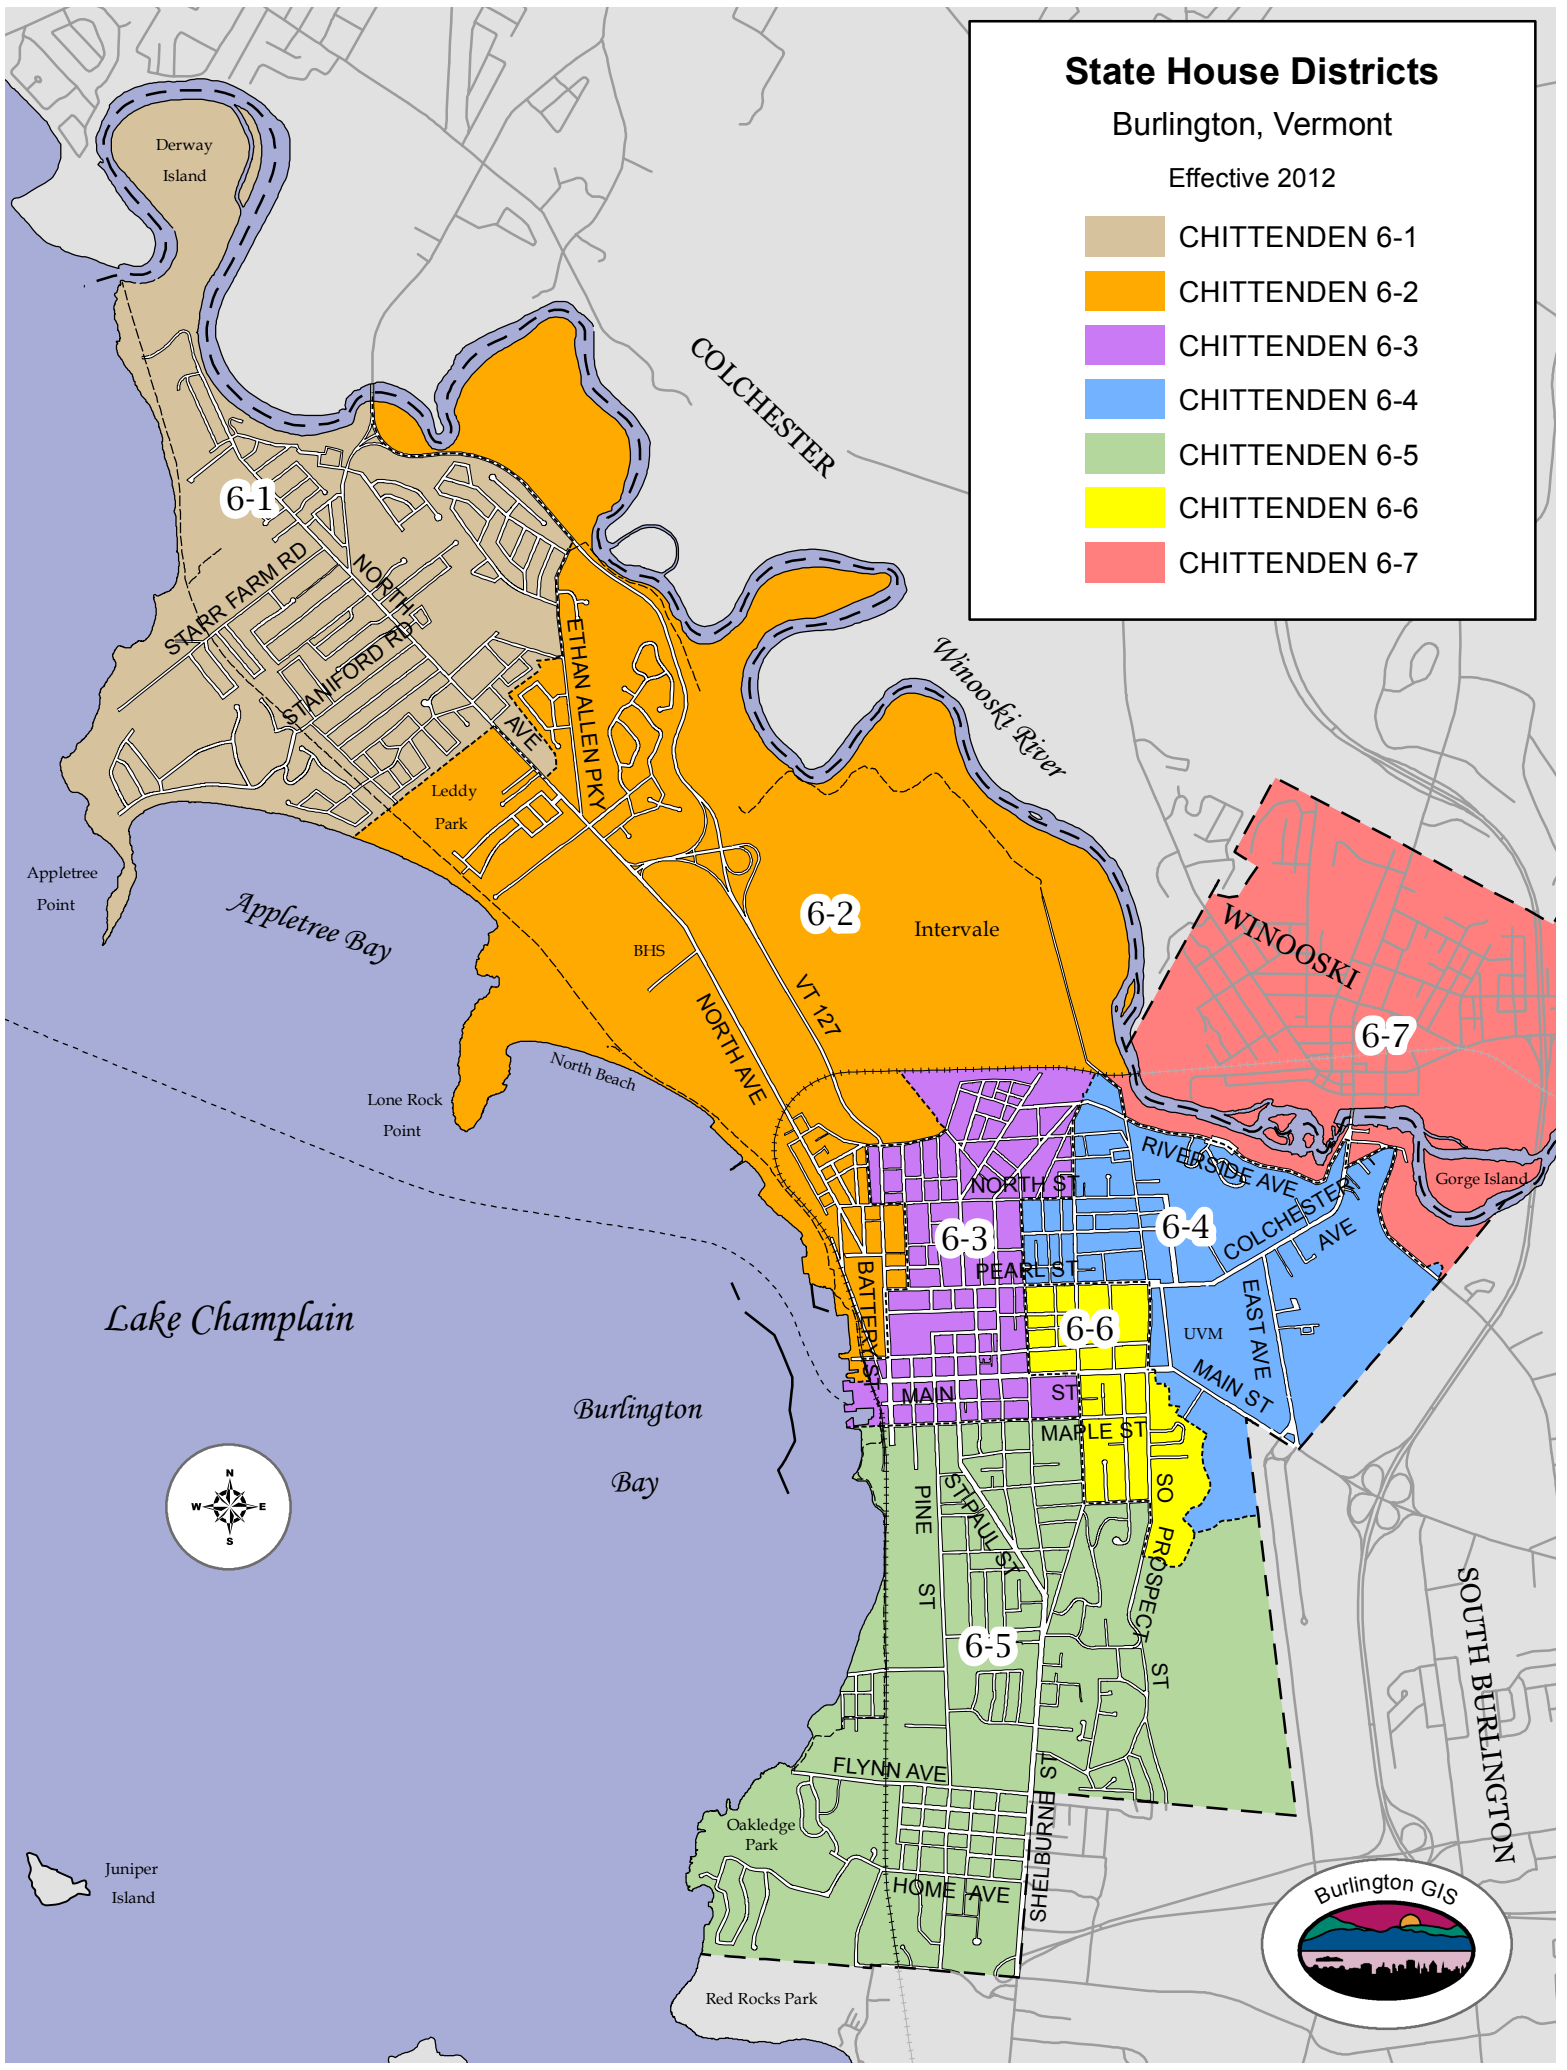

# State House Districts

Burlington, Vermont

Effective 2012

- CHITTENDEN 6-1
- CHITTENDEN 6-2
- CHITTENDEN 6-3
- CHITTENDEN 6-4
- CHITTENDEN 6-5
- CHITTENDEN 6-6
- CHITTENDEN 6-7

Derway Island

COLCHESTER

6-1

STARR FARM RD  
NORTH STANFORD RD

LETHAN ALLEN PKY

Leddy Park

Winooski River

Appletree Point

Appletree Bay

6-2

Intervale

UVM

6-4

BATTERY ST

PEARL ST

MAIN ST

6-6

MAPLE ST

SO PROSPECT ST

SOUTH BURLINGTON

Juniper Island