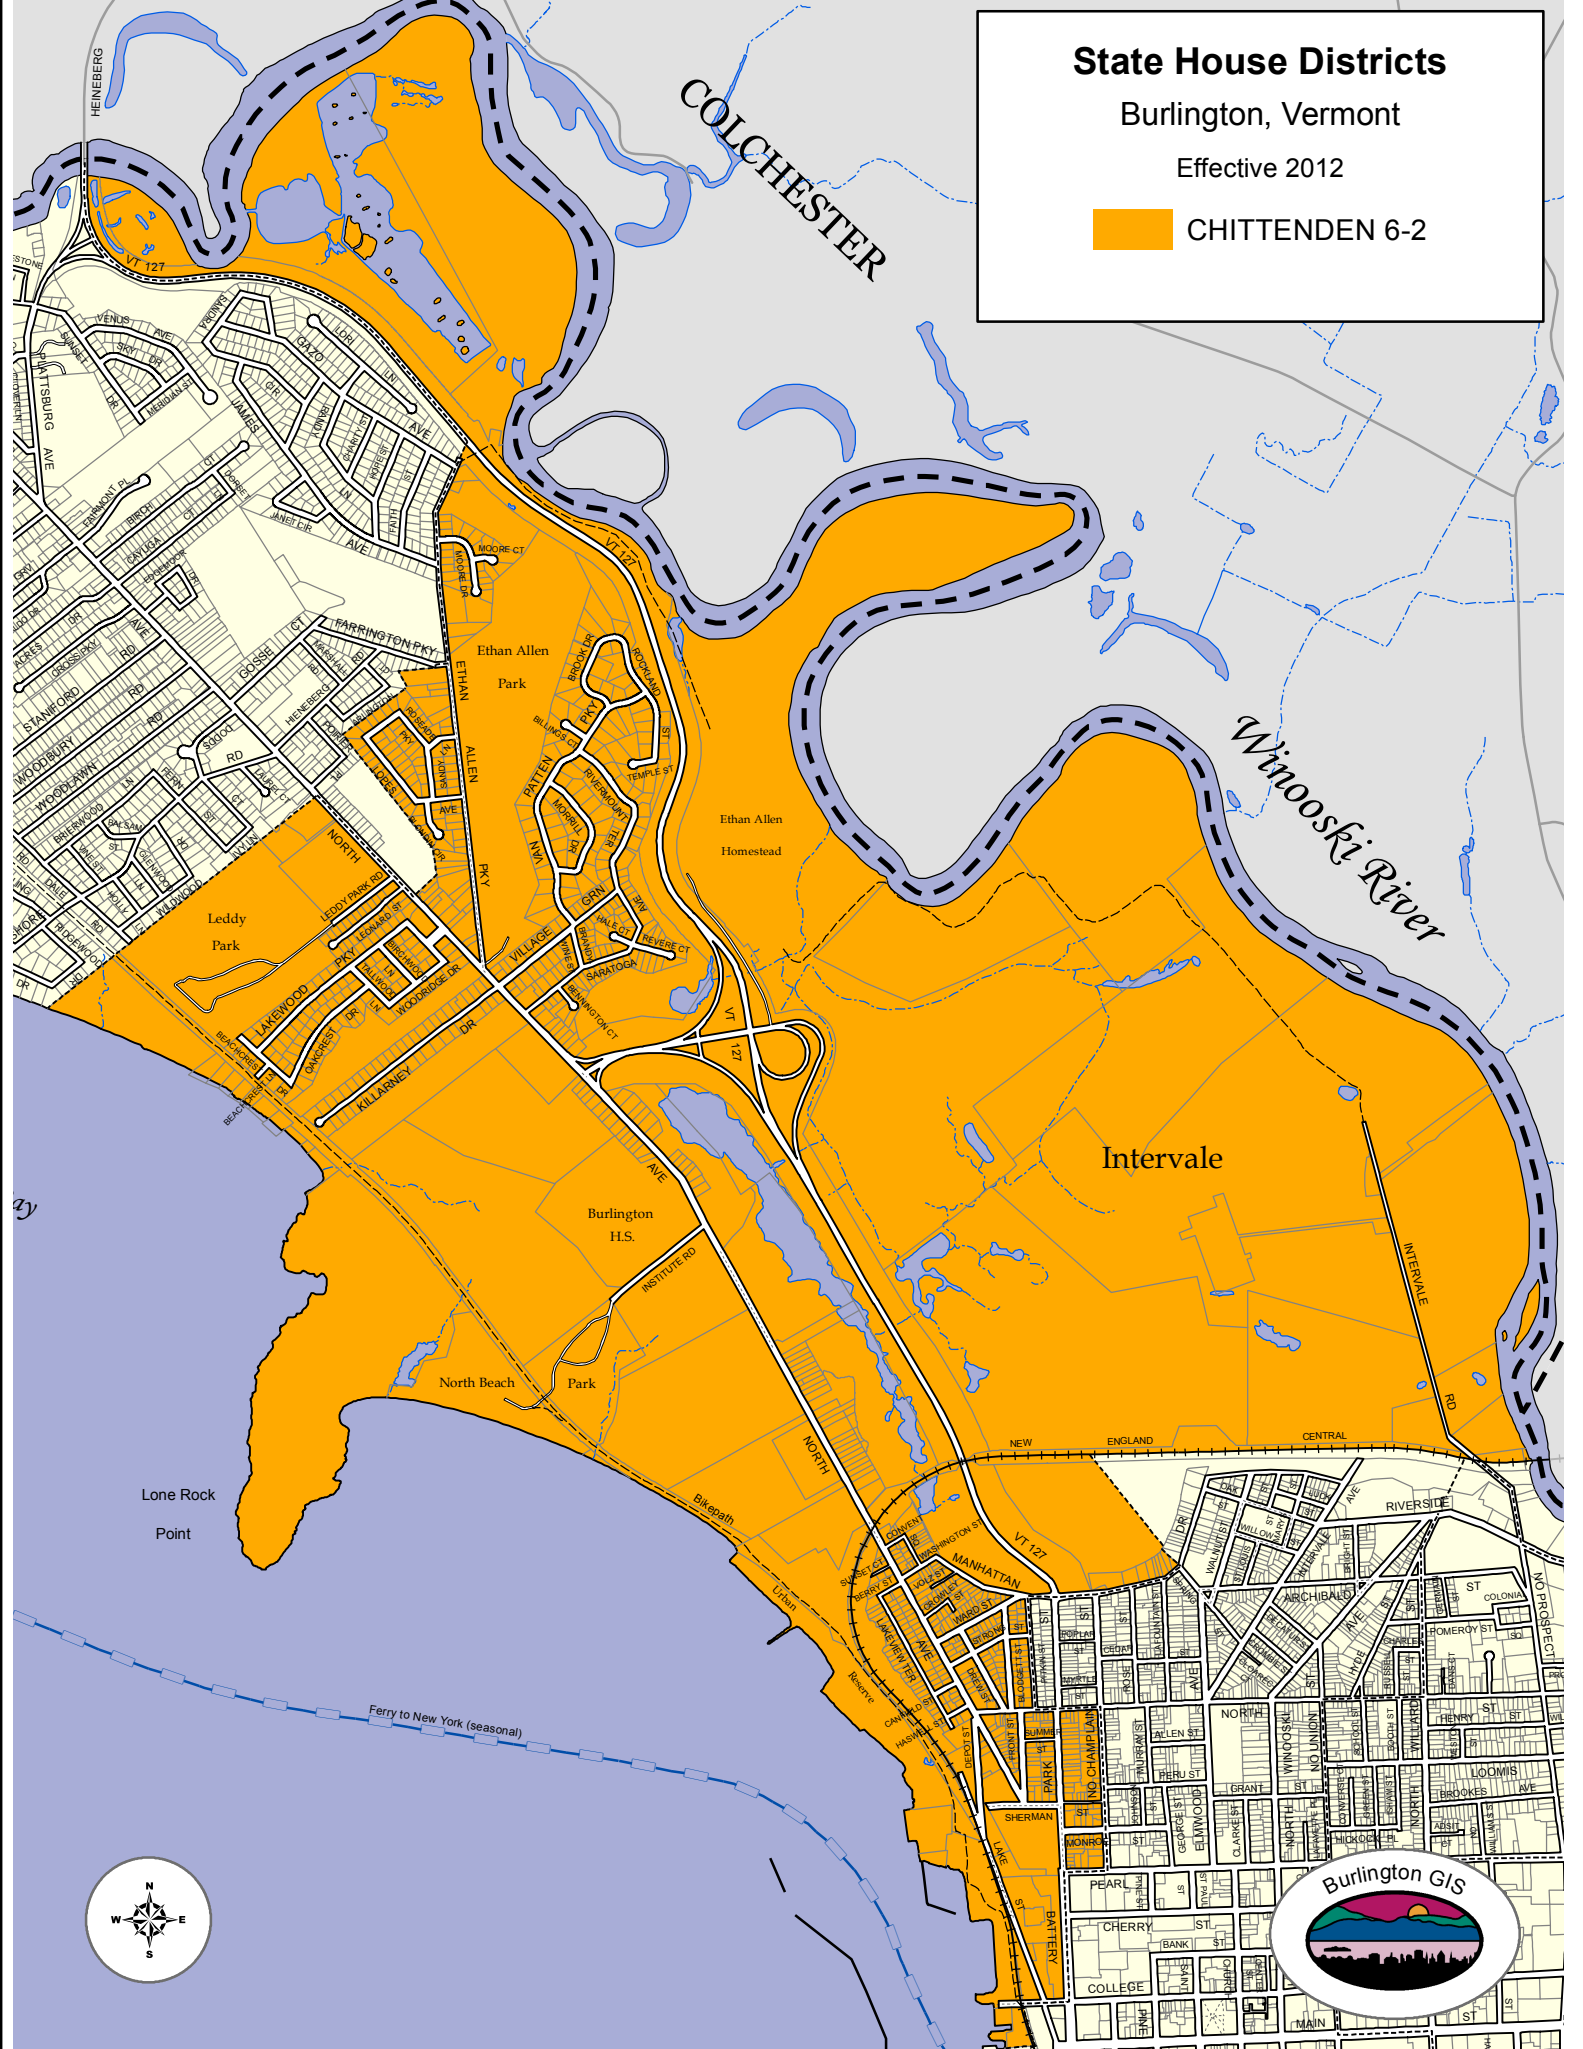

State House Districts

Burlington, Vermont

Effective 2012

 CHITTENDEN 6-2

COLCHESTER

Winooski River

Intervale

Burlington H.S.

North Beach Park

Lone Rock Point

Burlington GIS