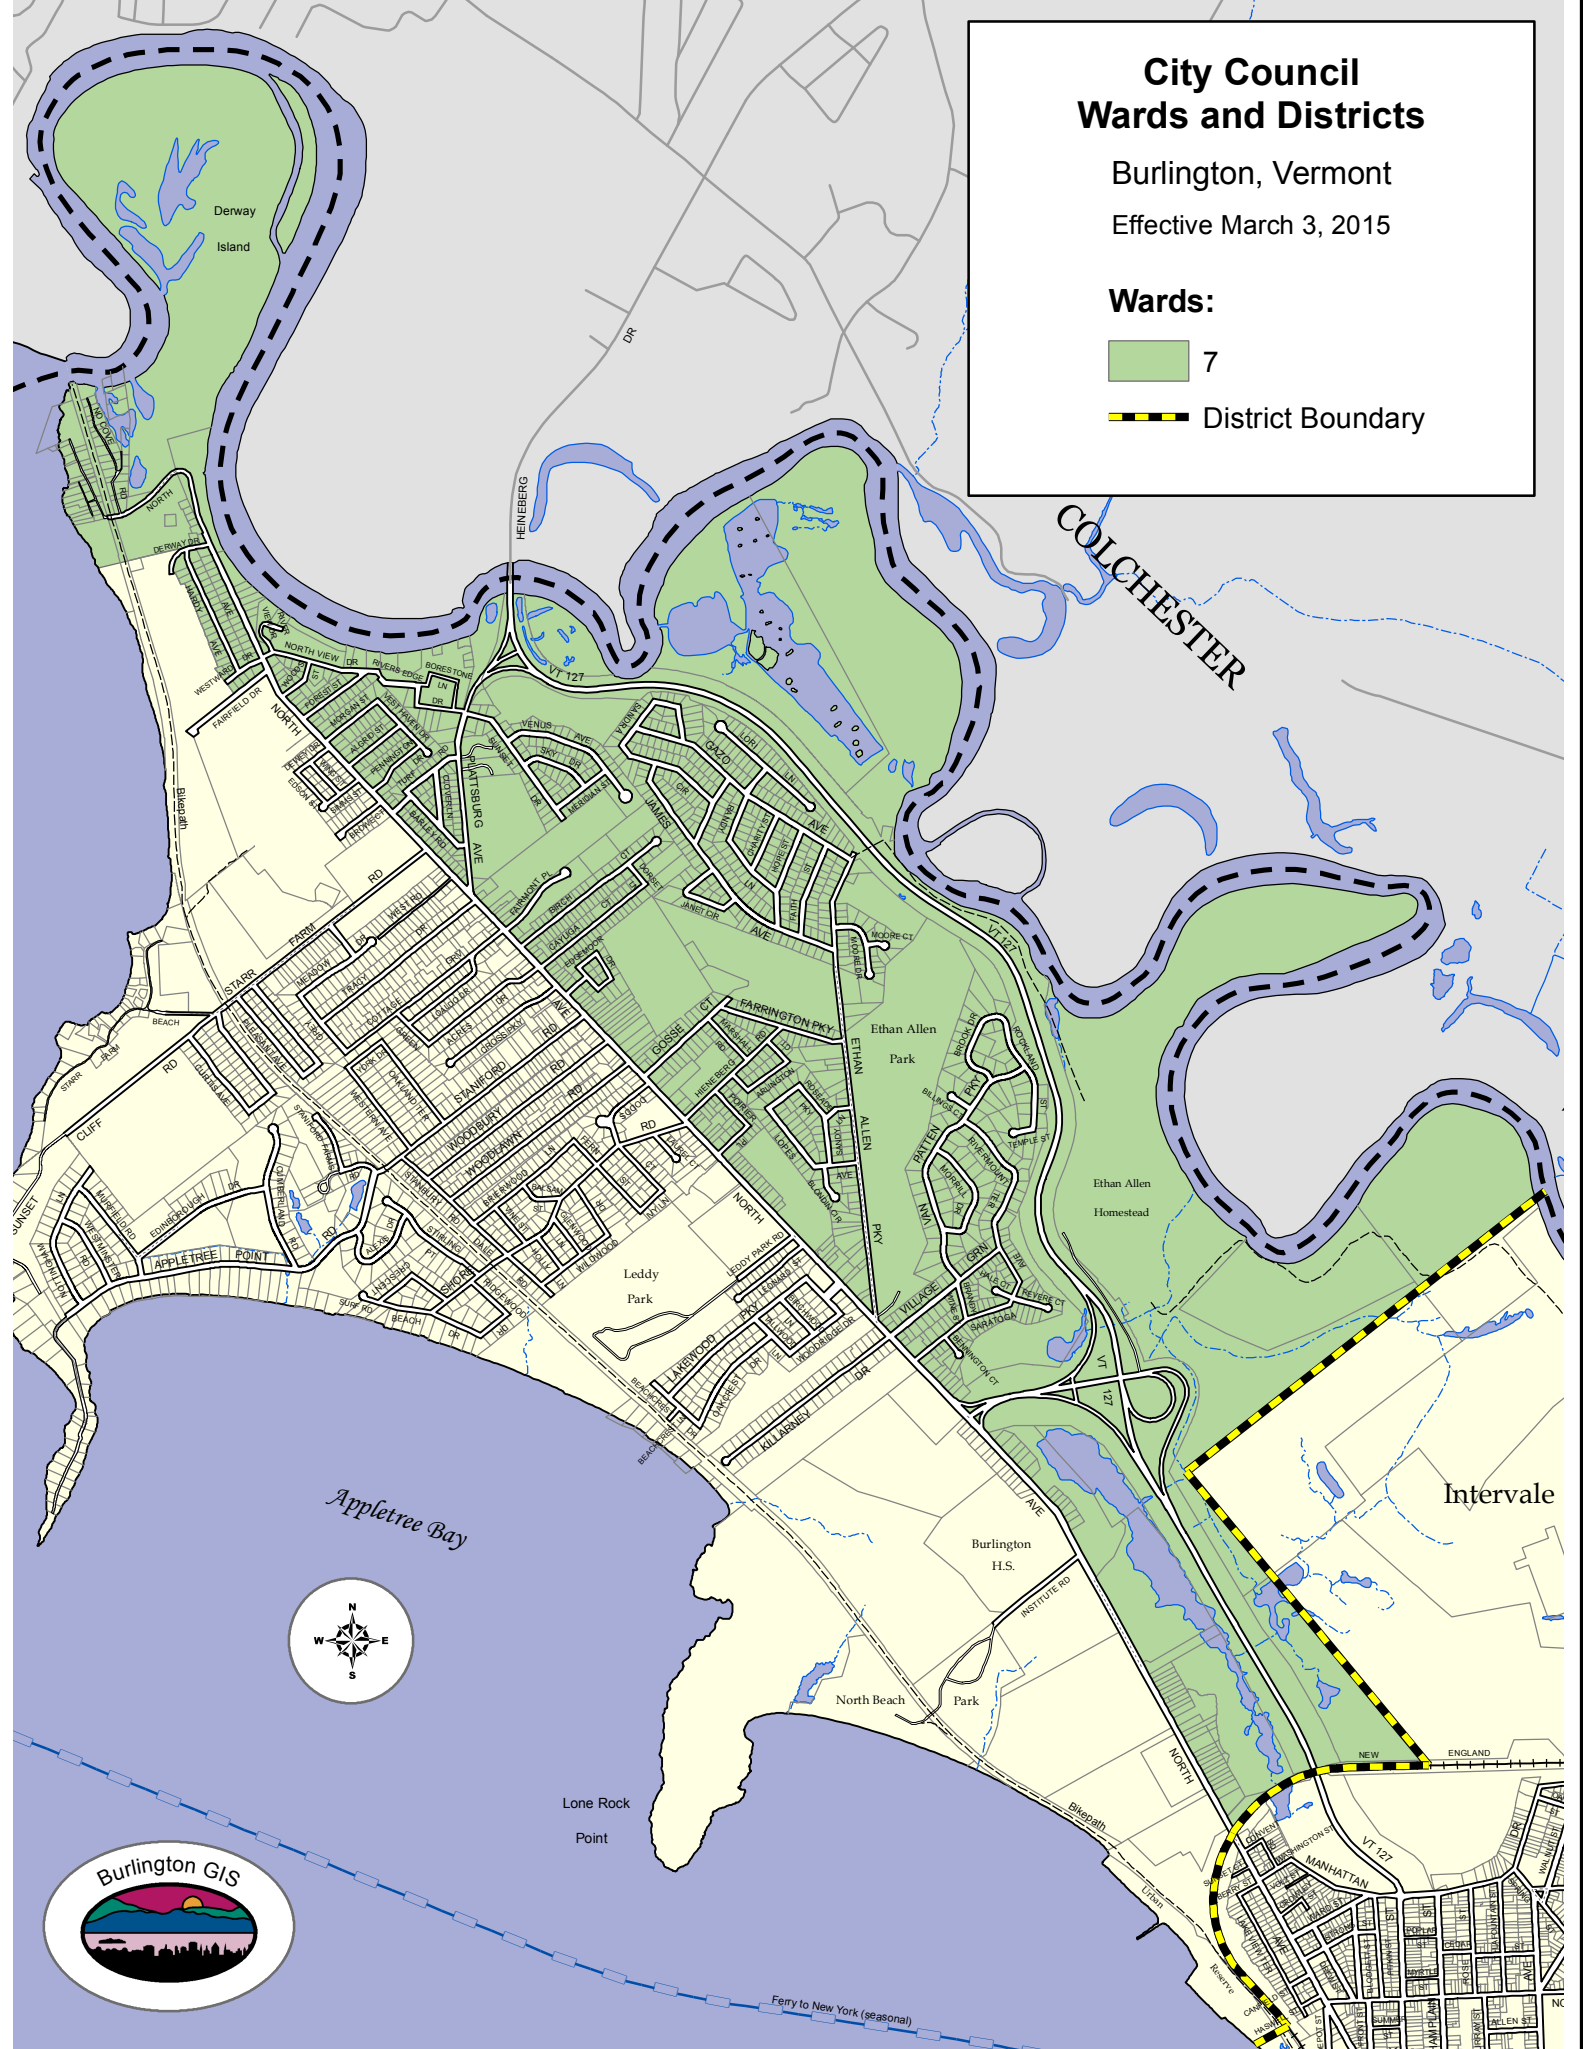

City Council Wards and Districts

Burlington, Vermont

Effective March 3, 2015

Wards:

 7

 District Boundary

Burlington GIS

Ferry to New York (seasonal)