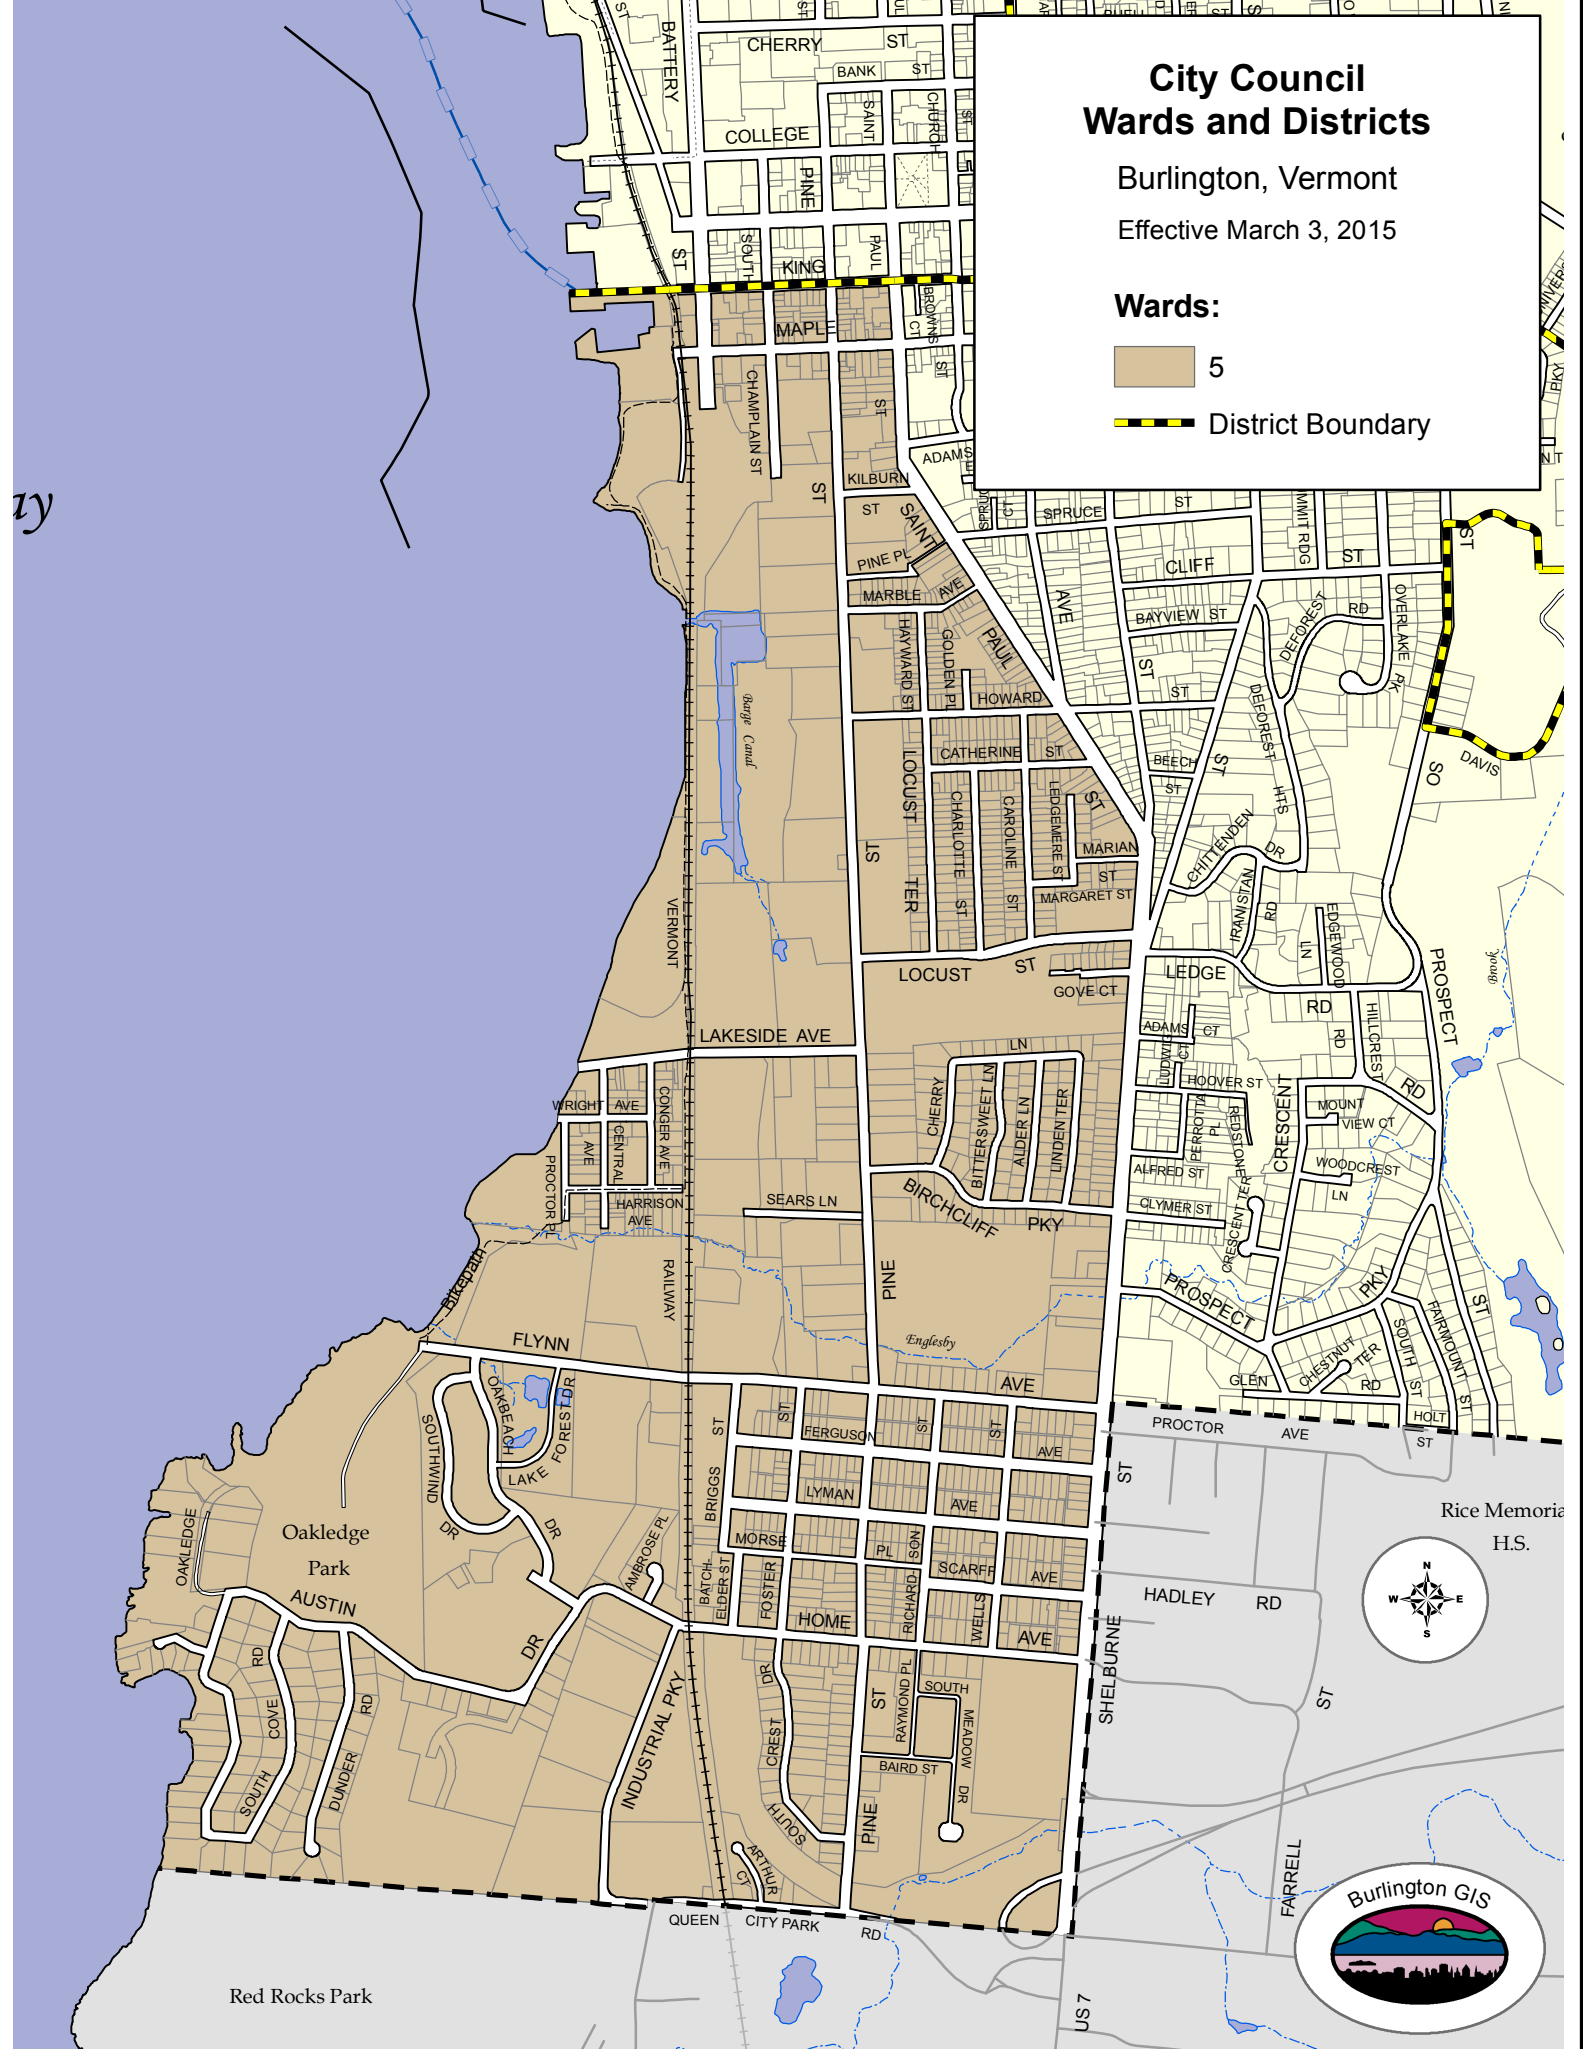

City Council Wards and Districts

Burlington, Vermont
Effective March 3, 2015

Wards:

 5

 District Boundary

zy

Red Rocks Park

Rice Memorial
H.S.

US 7