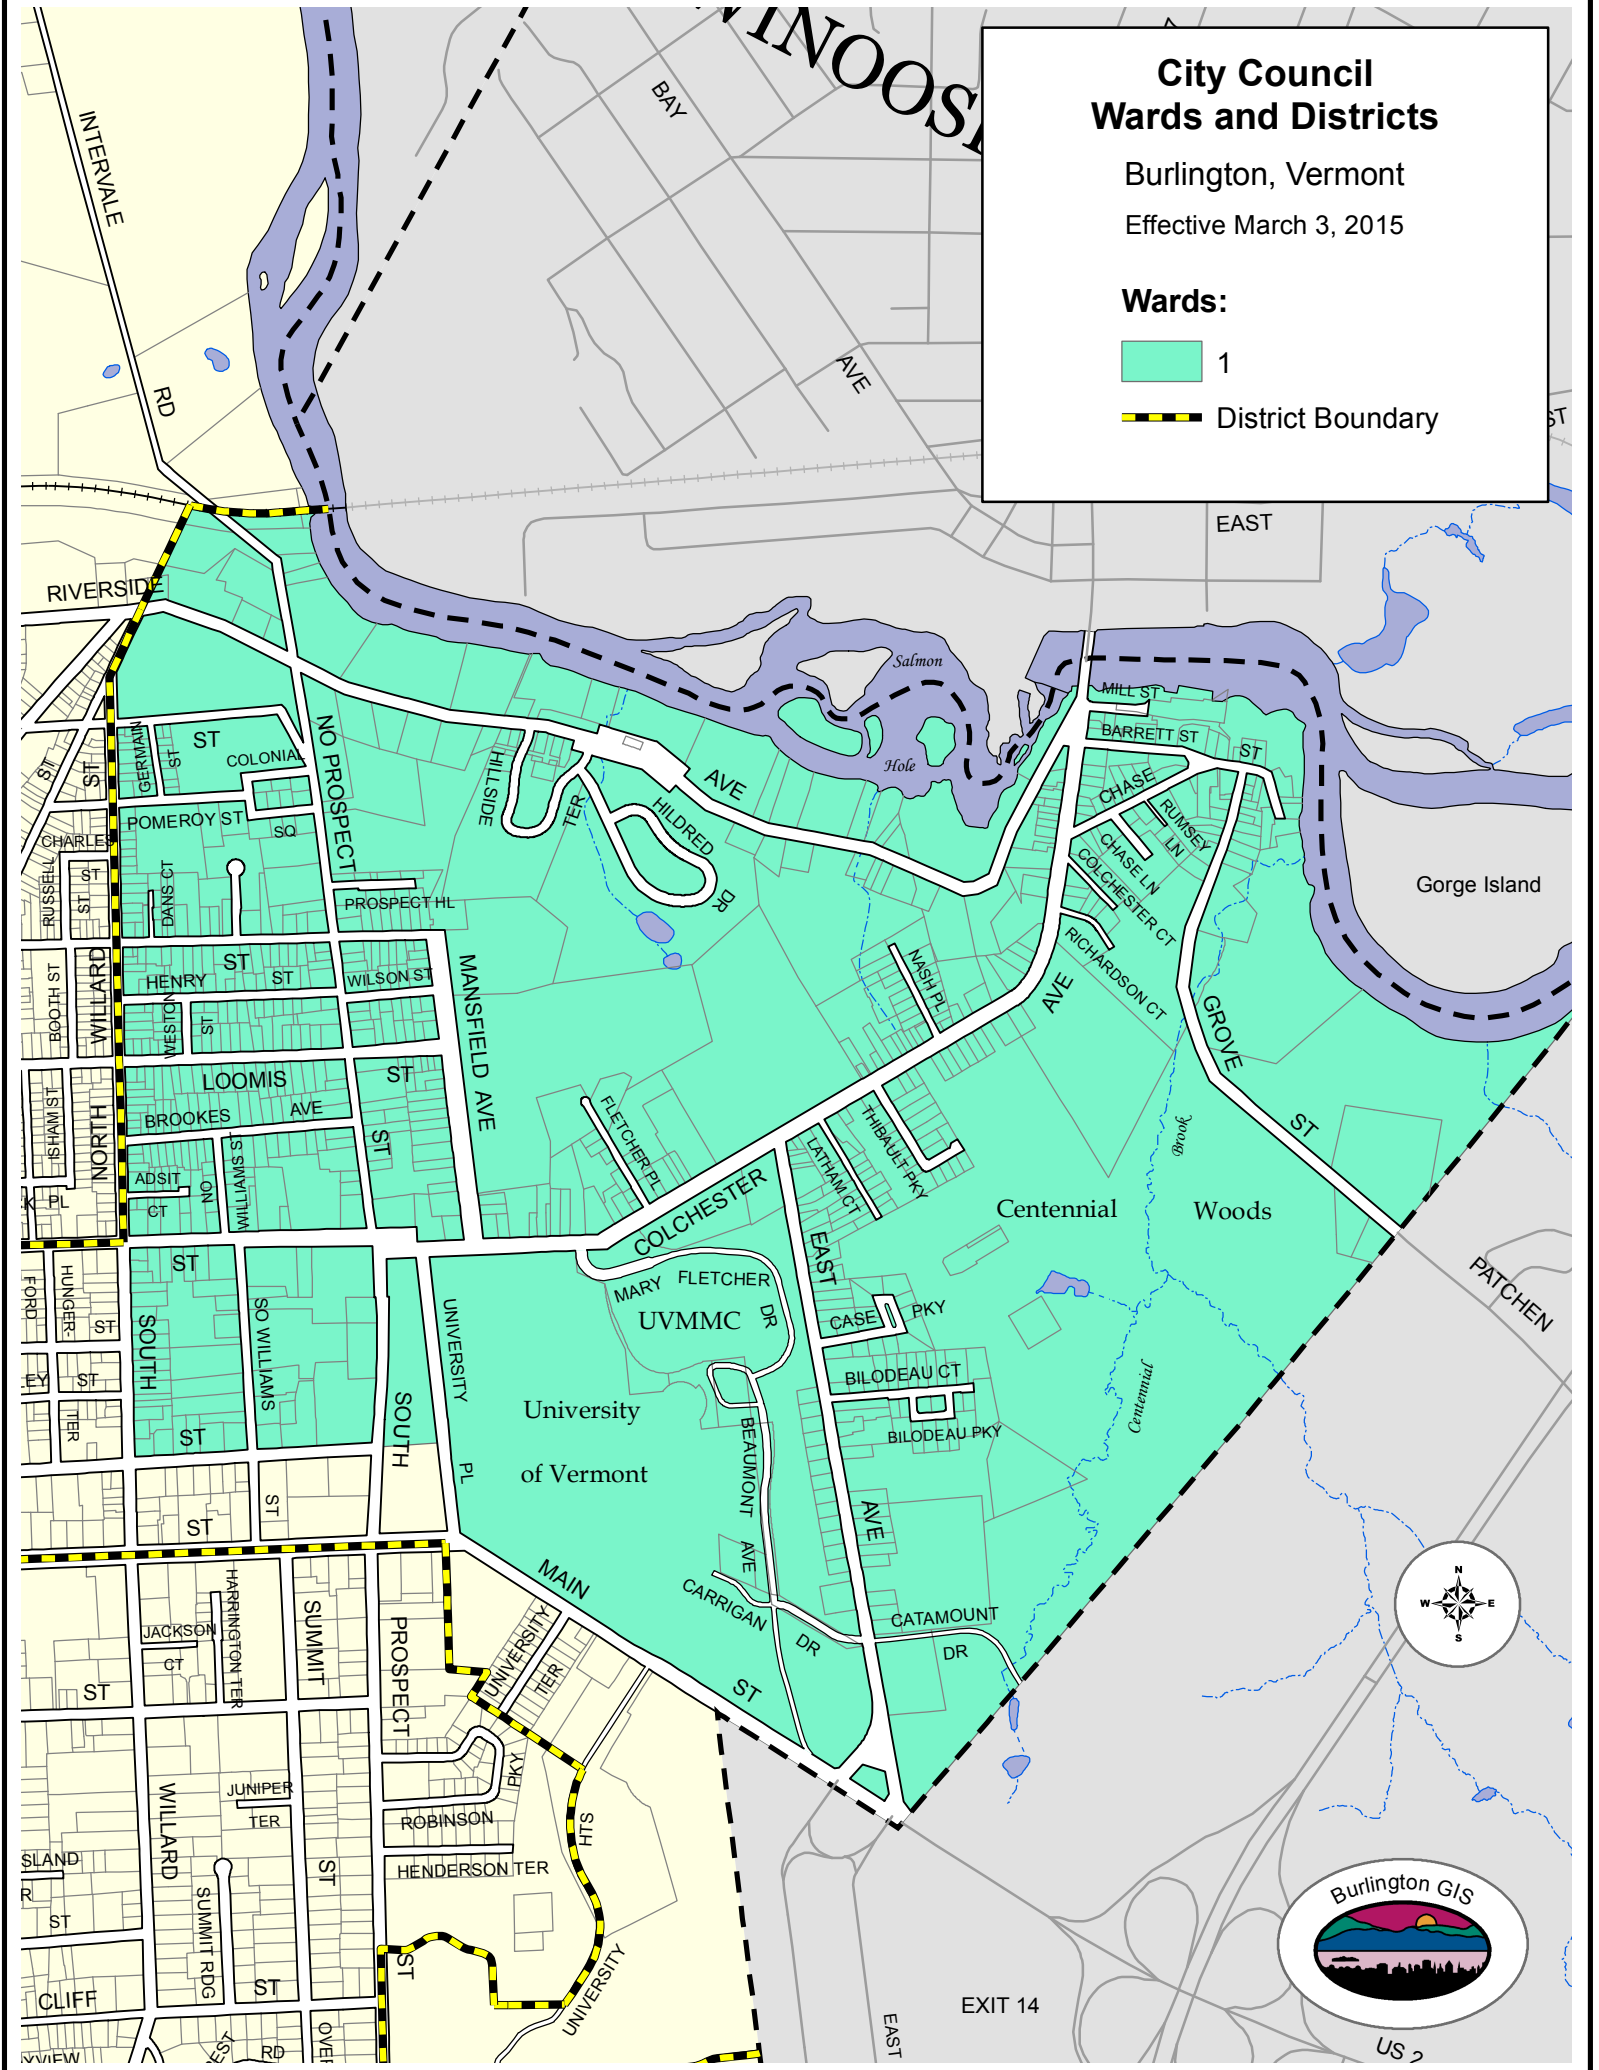

City Council Wards and Districts

Burlington, Vermont

Effective March 3, 2015

Wards:

 1

 District Boundary

US 2

EXIT 14