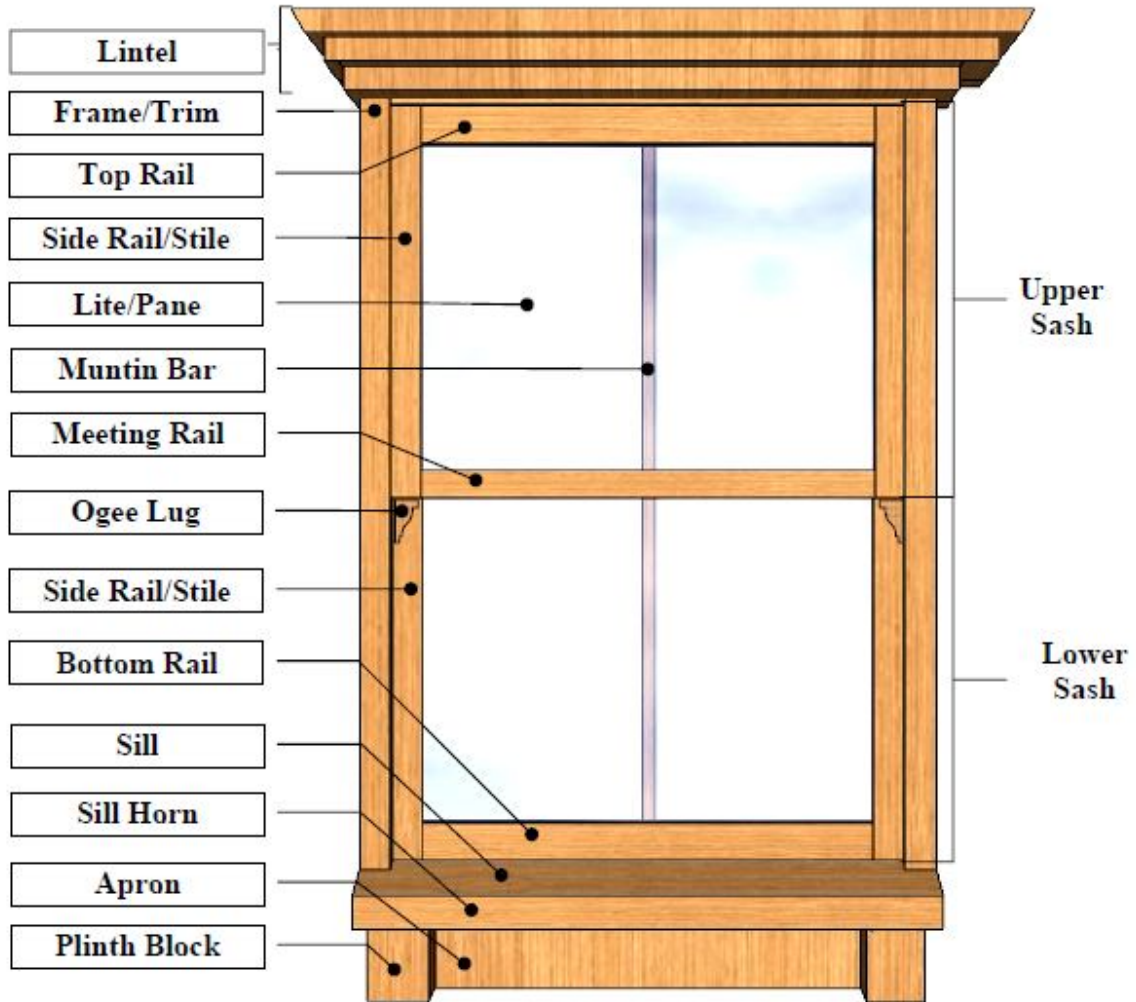

Anatomy of a Window

from Pacific Grove (CA) Architectural Review Guidelines