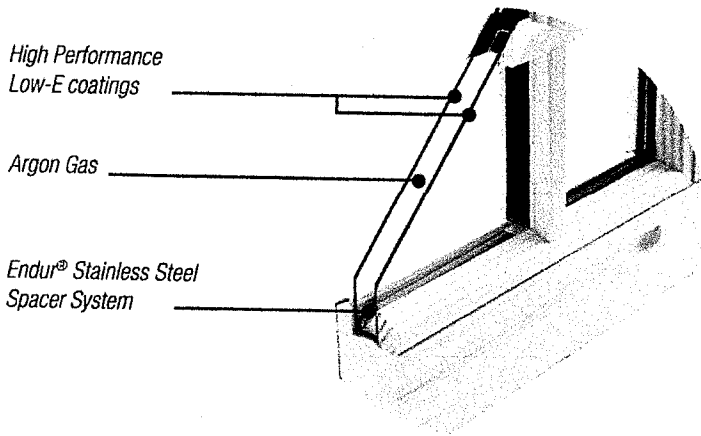

The best components for the best performance.

In keeping with traditional wood windows, Majesty windows withstand the elements and operate smoothly for a lifetime. Made in the USA, Majesty combines its impressive energy efficient glazing with a well-built, durable aluminum clad wood frame and sash – manufactured by folks who have been making windows for more than 50 years. That level of expertise is what sets Majesty apart; the perfect combination of state-of-the-art engineering, energy-saving value, and stylish elegance.

RECEIVED

JUL 14 2020

MAJESTY PREMIUM GLASS BURLINGTON
PERMITTING & INSPECTIONS

Majesty double hung windows come standard with our Premium glass, which incorporates two panes of glass, high-performance double Low-E coatings, stainless steel spacer system, and argon gas. This glass system meets the most stringent ENERGY STAR® requirements which will significantly enhance the comfort in your home and help save you money on your home energy costs.