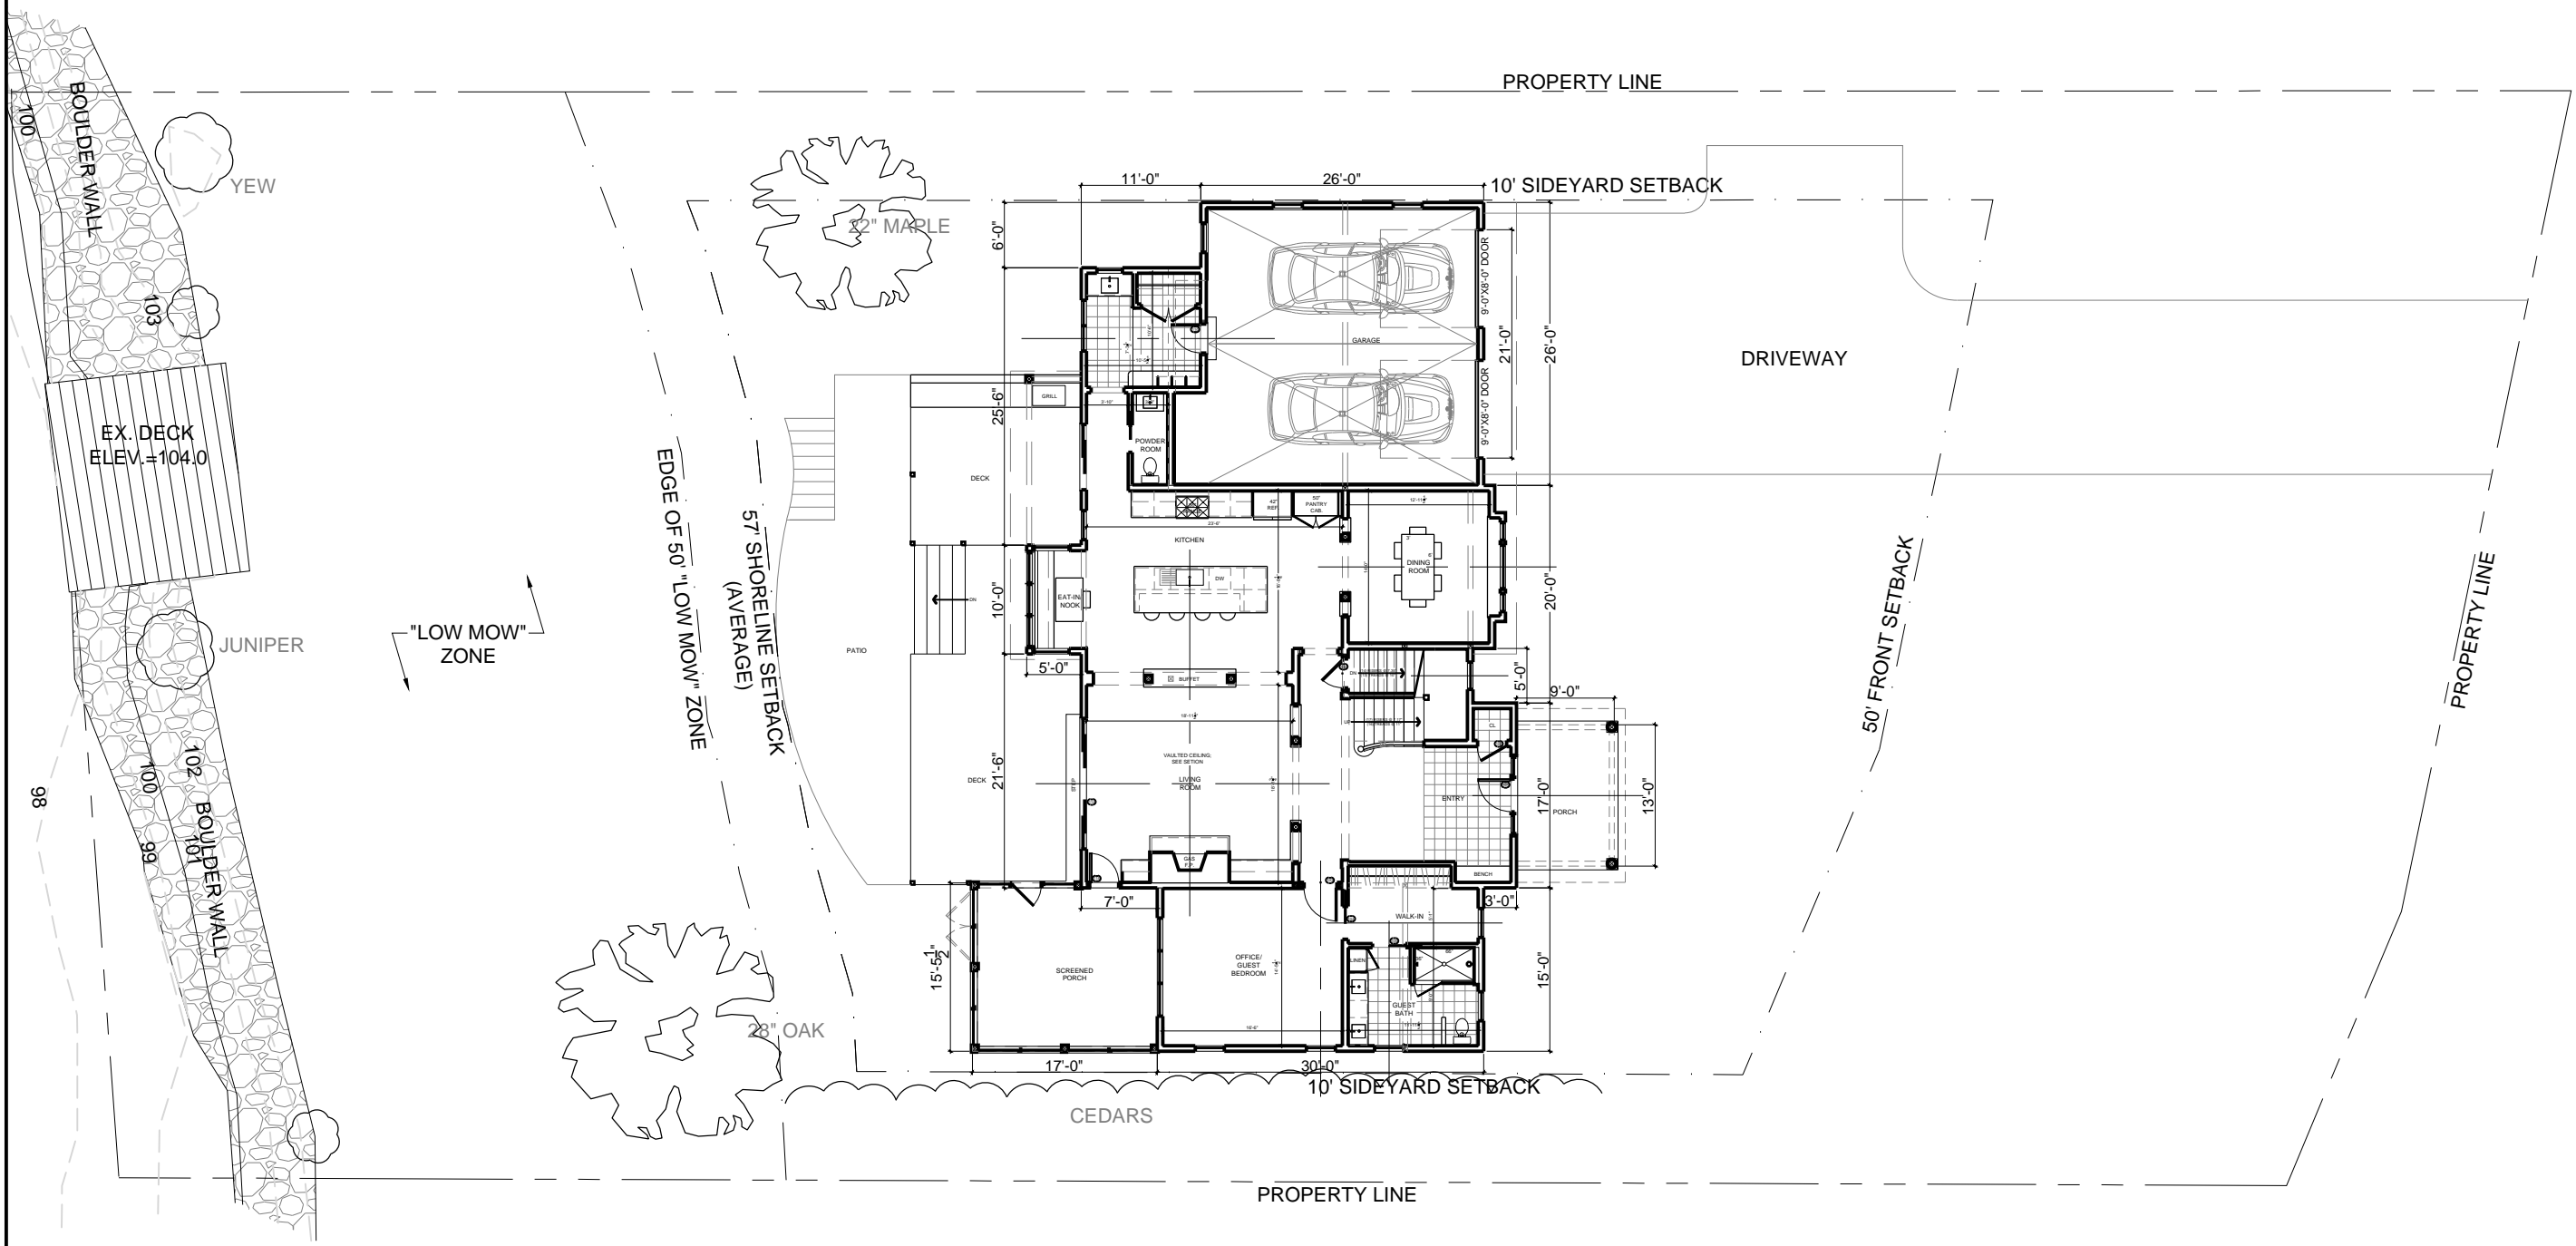

Boardman Residence

125 South Cove Road
Burlington VT 05401

Revised:

Date: 11/24

Scale: 1/16" =

Site Plan -

S1.1

NOT FOR CONSTRUCTION

Boardman Residence

125 South Cove Road
Burlington VT 05401

Revised:

Date: 11/24

Scale: 1/16"=

Site Plan -

S1.1

NOT FOR CONSTRUCTION

Boardman Residence

125 South Cove Road
Burlington VT 05401

Revised:

Date: 11/24

Scale: 1/16" = 1'

Site Plan - (

S1.1

NOT FOR CONSTRUCTION