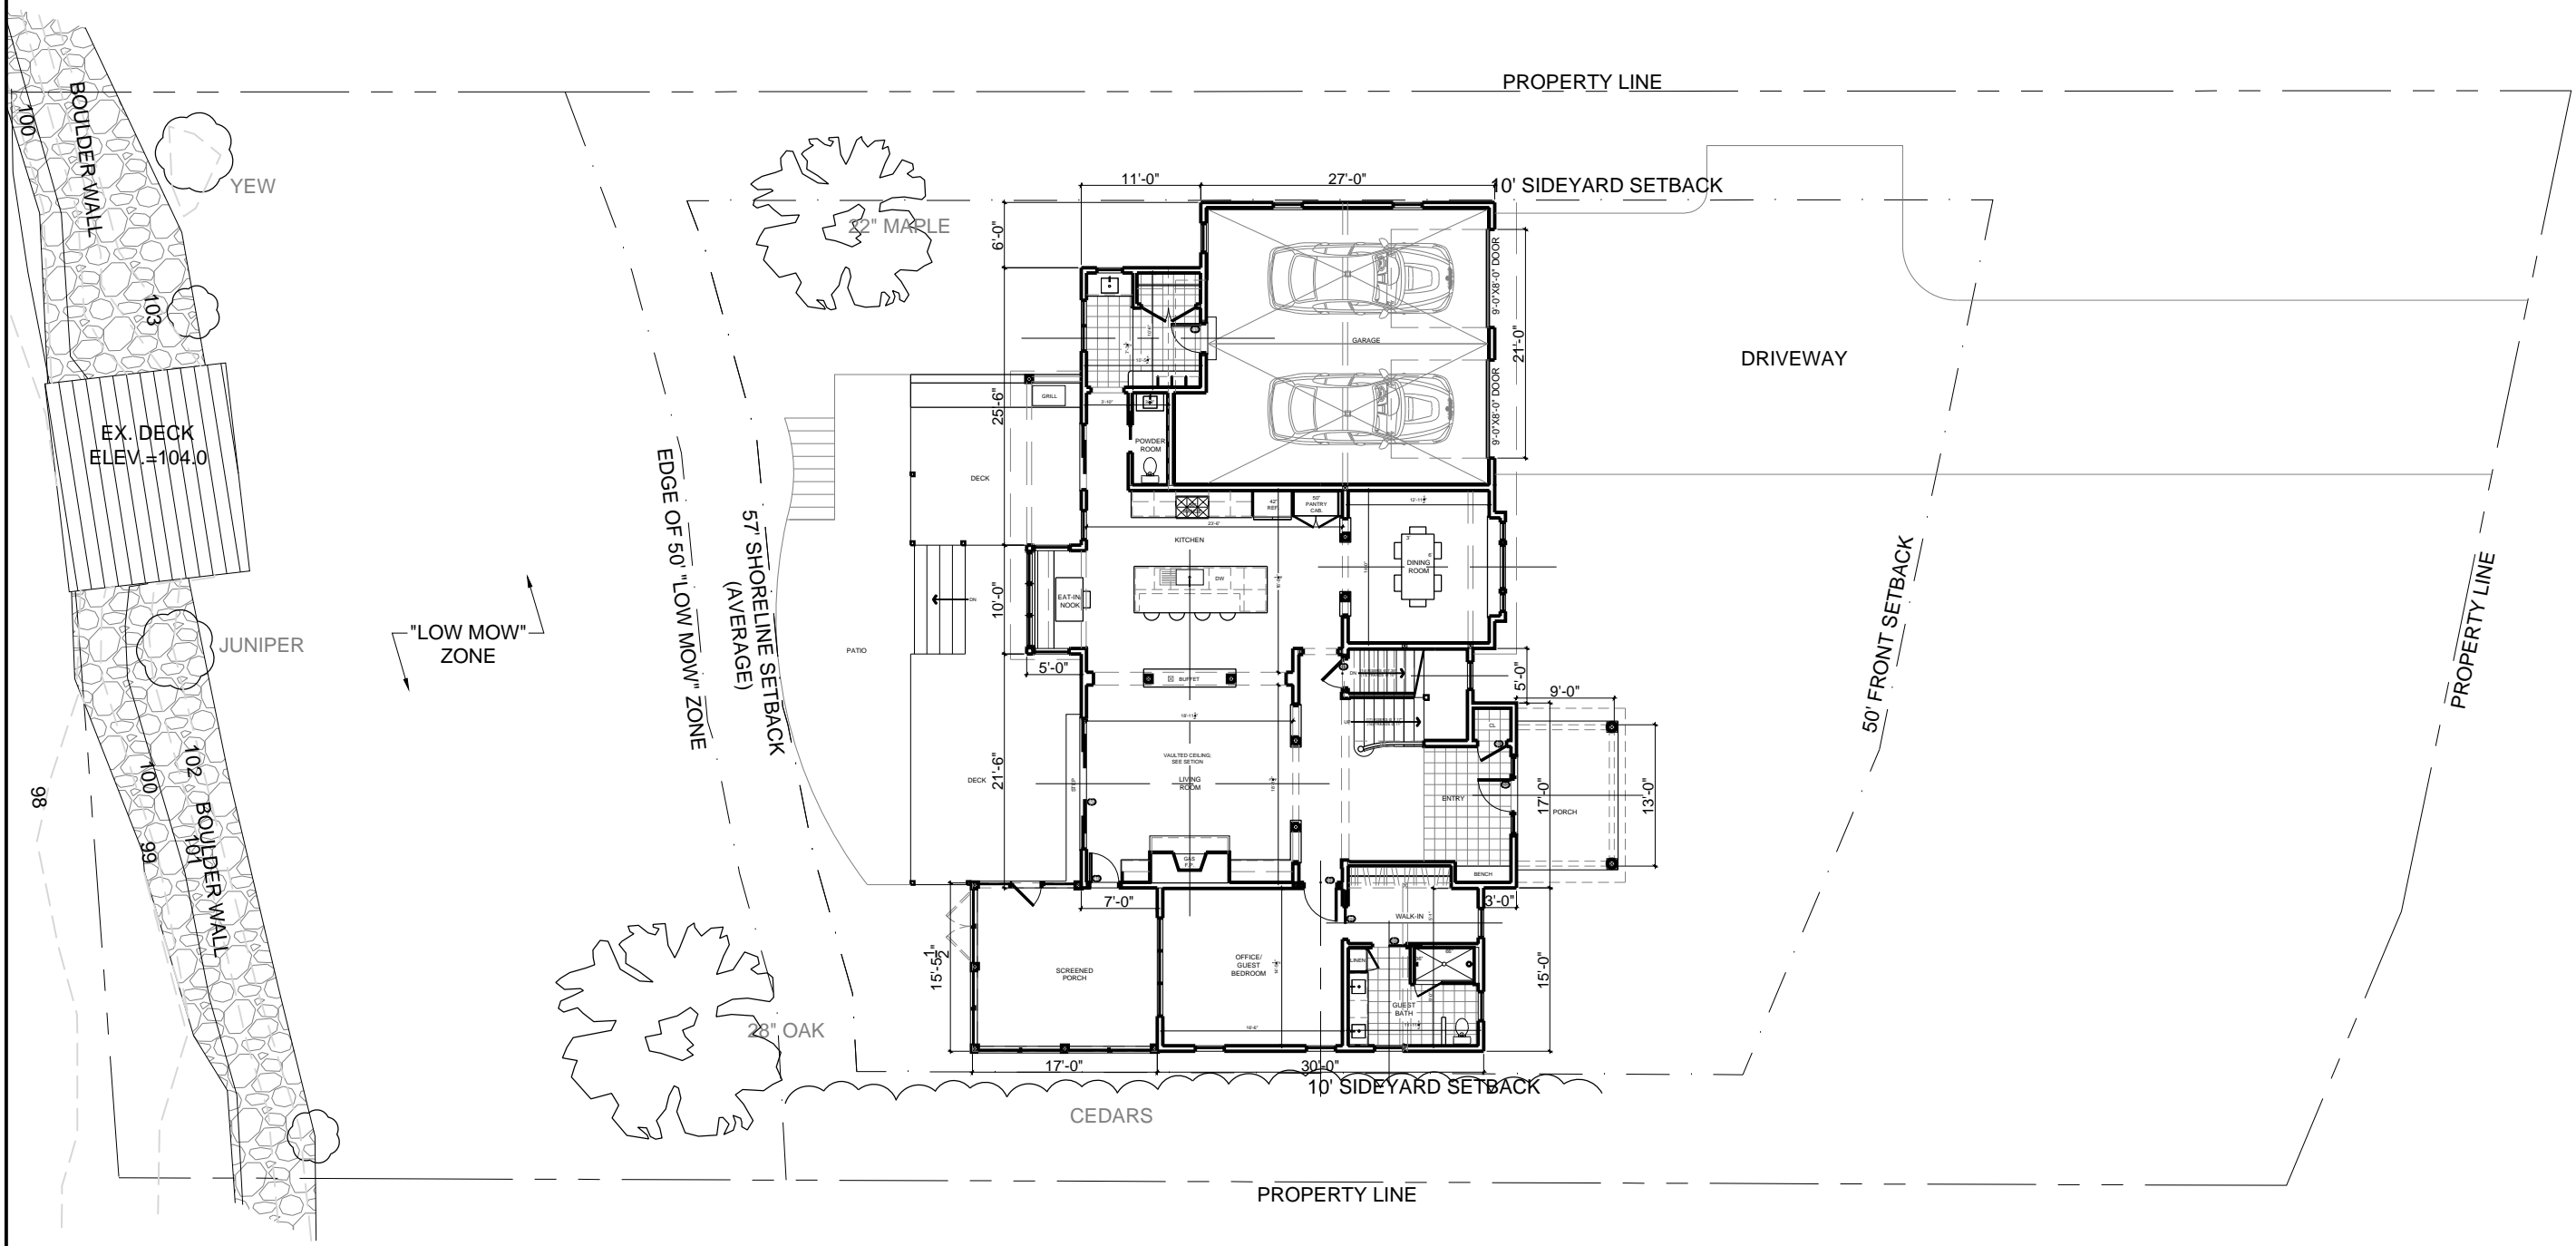

Boardman Residence

125 South Cove Road
Burlington VT 05401

Revised:

Date: 11/24

Scale: 1/16" =

Site Plan -

S1.1

NOT FOR CONSTRUCTION

Boardman Residence

125 South Cove Road
Burlington VT 05401

Revised:

Date: 11/24

Scale: 1/16"=

Site Plan -

S1.1

NOT FOR CONSTRUCTION

Boardman Residence

125 South Cove Road
Burlington VT 05401

Revised:

Date: 11/24

Scale: 1/16" = 1'

Site Plan - (

S1.1

NOT FOR CONSTRUCTION