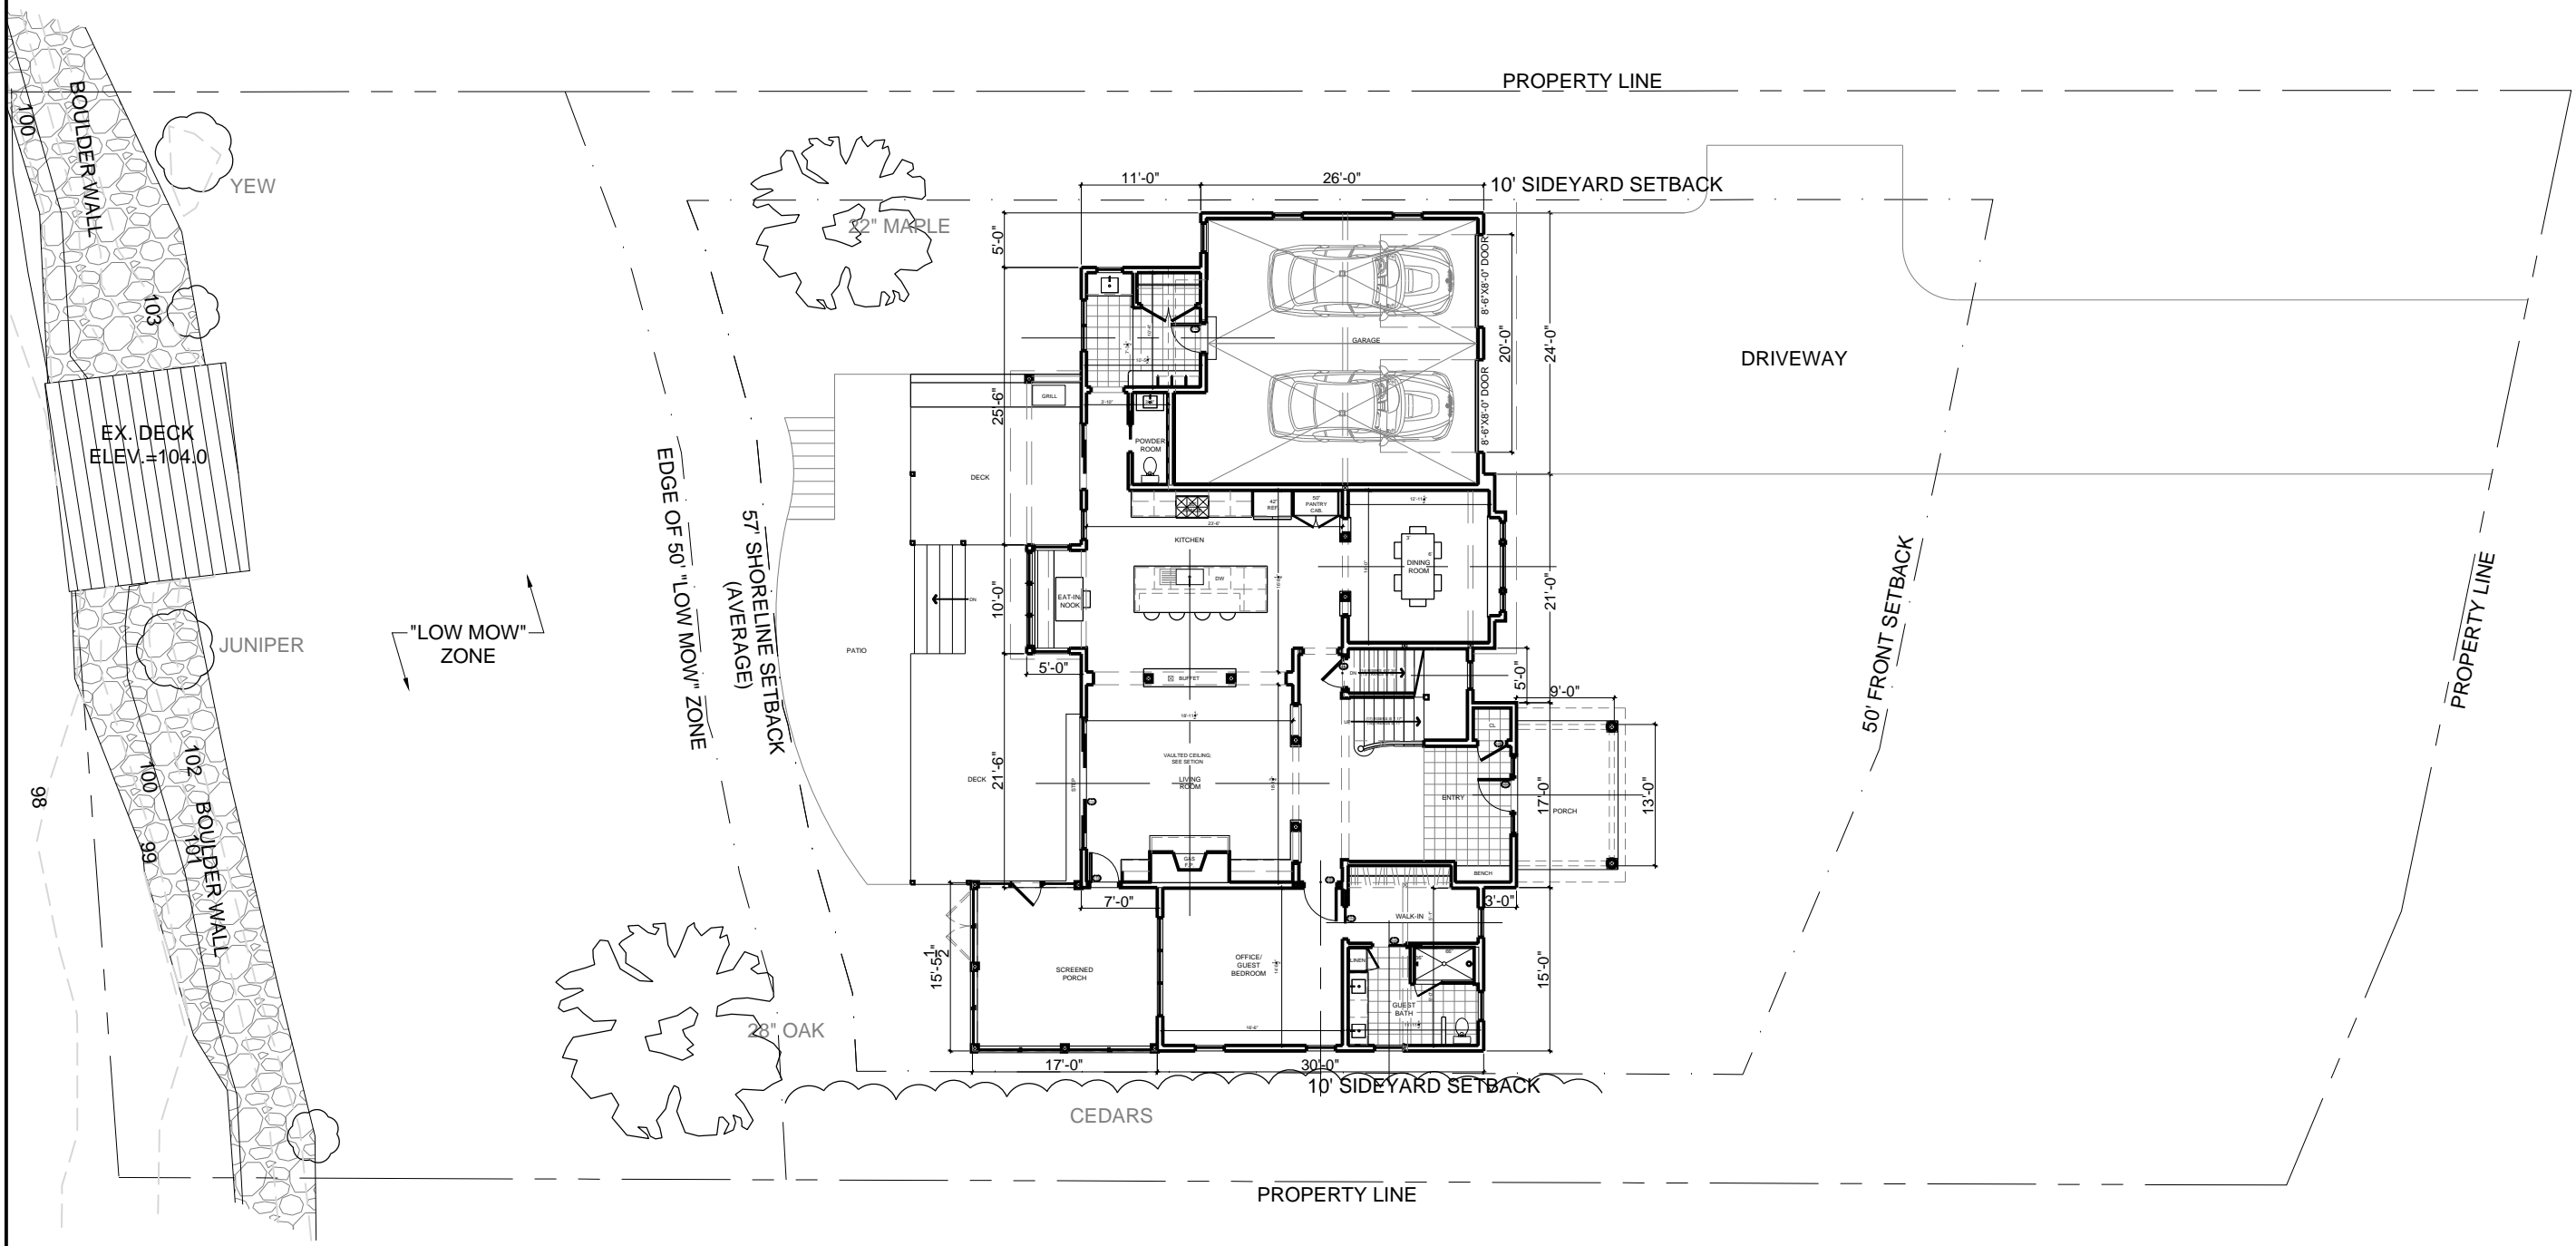

Boardman Residence

125 South Cove Road
Burlington VT 05401

Revised:

Date: 11/24

Scale: 1/16" = 1'

Site Plan - (

S1.1

NOT FOR CONSTRUCTION