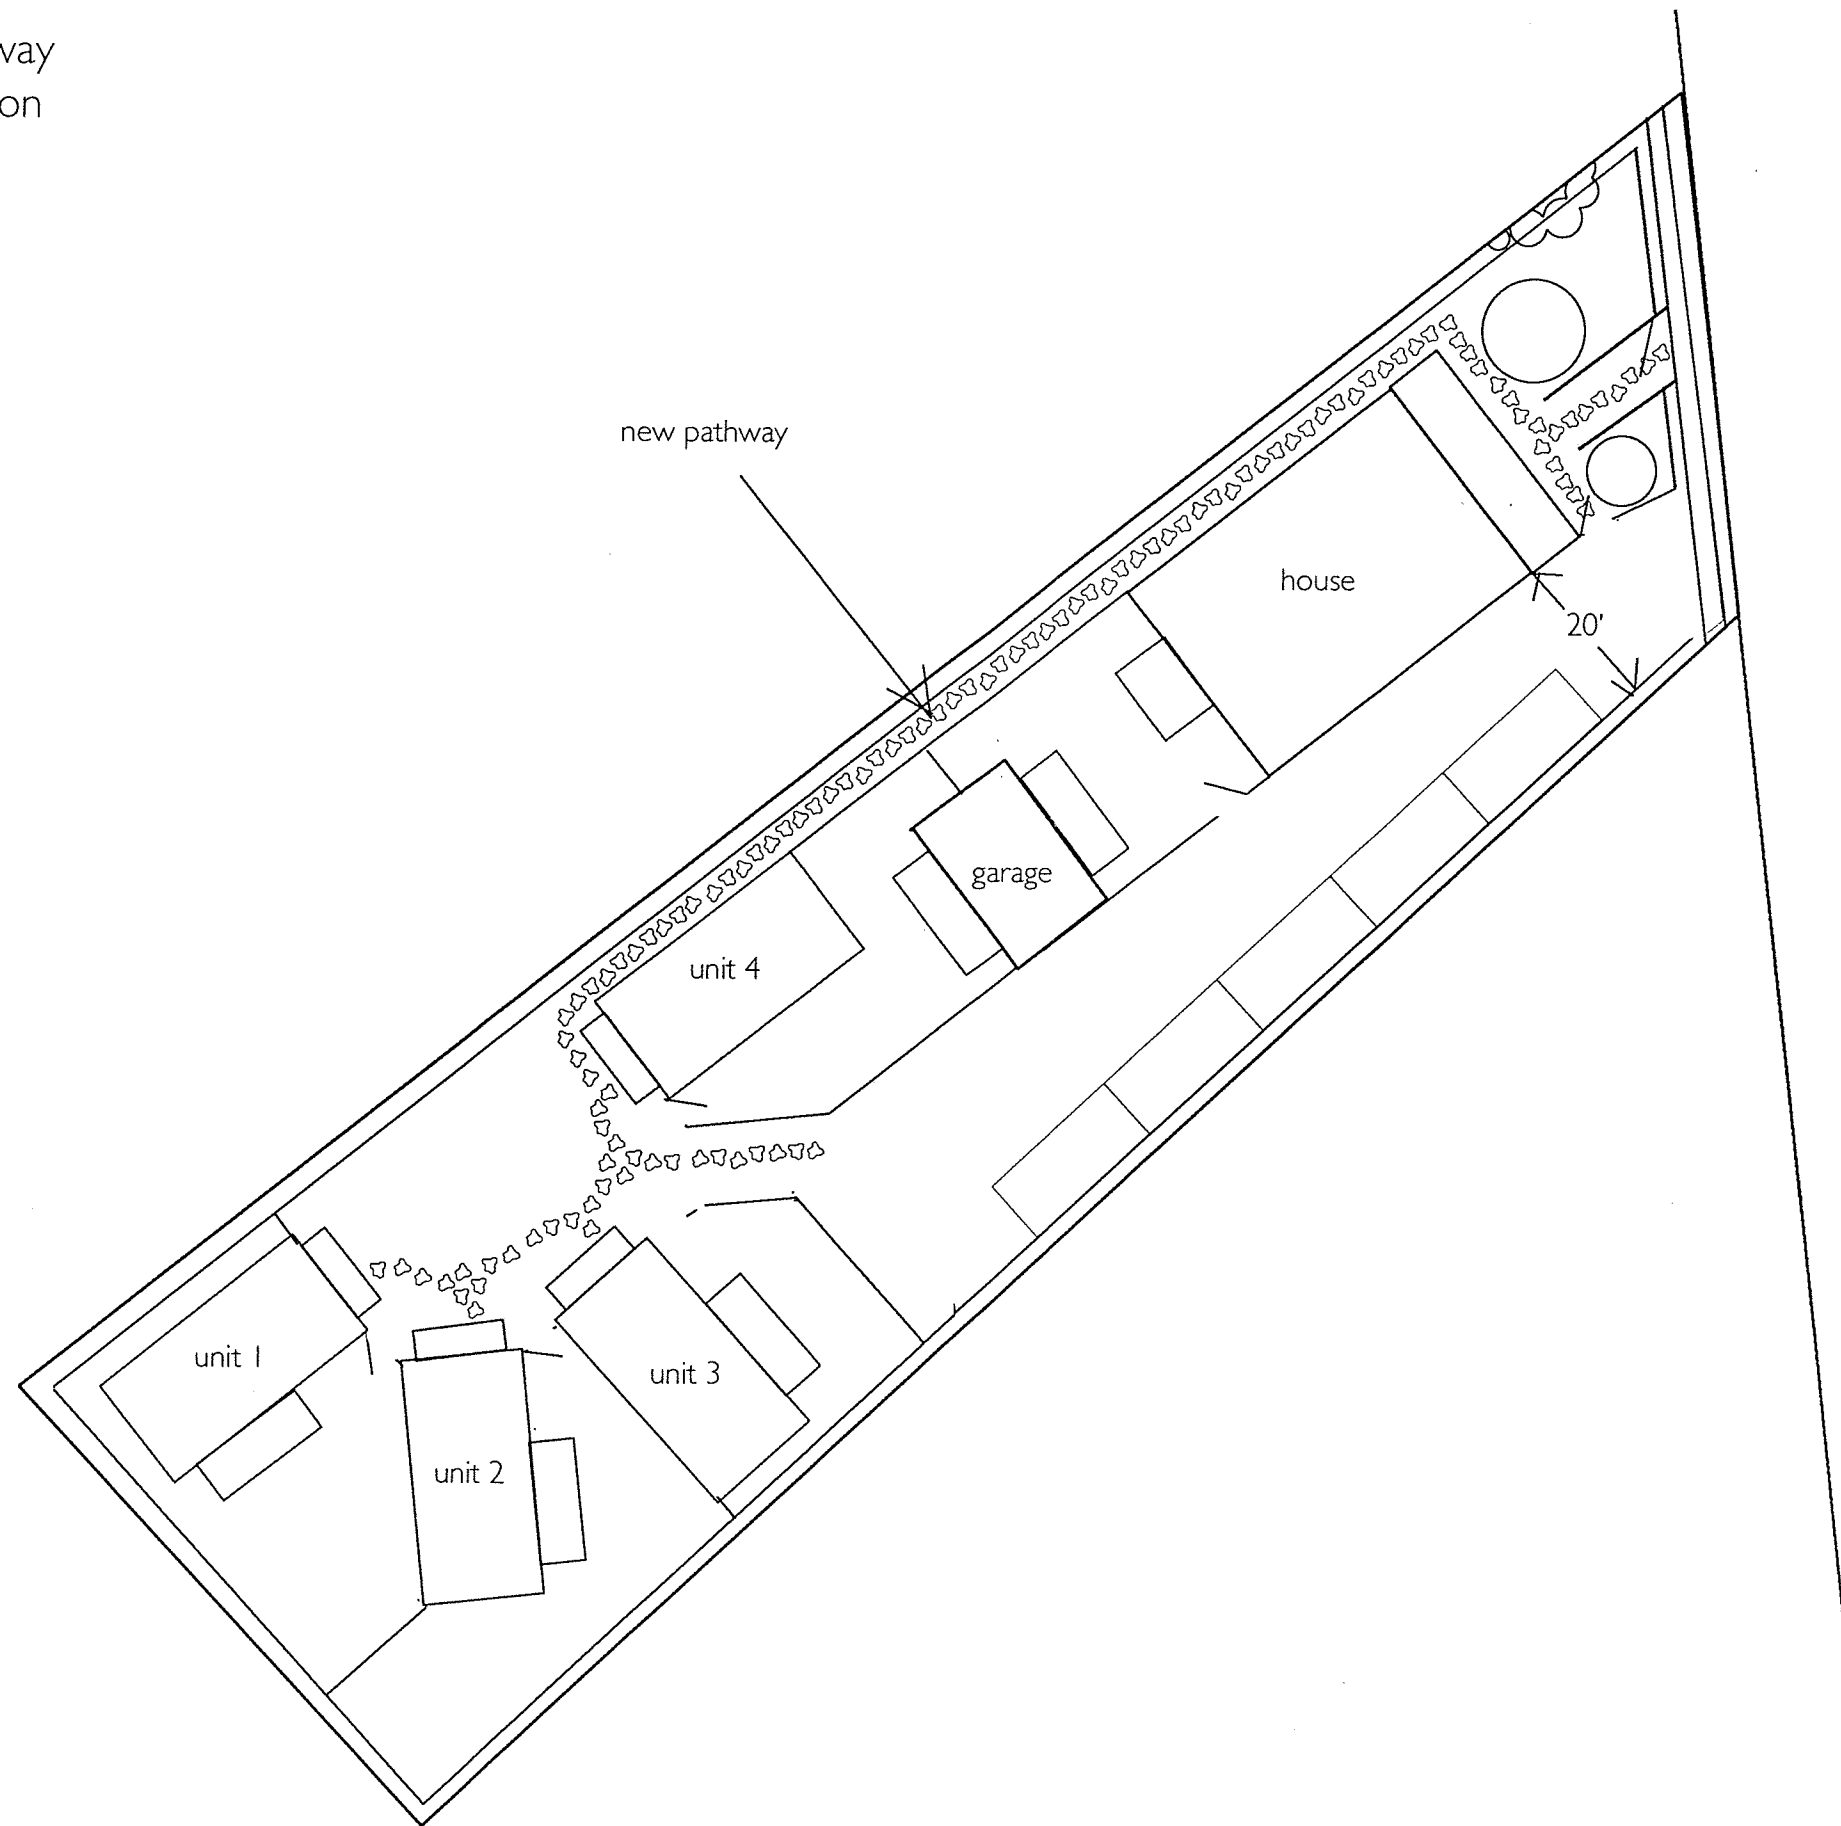

90 Ethan Allen Parkway
Owner: Rolf Danielson
4/22/2021

RECEIVED
APR 27 2021
BURLINGTON
PERMITTING & INSPECTIONS

Ethan Allen Parkway

new pathway, parking

1" = 25'