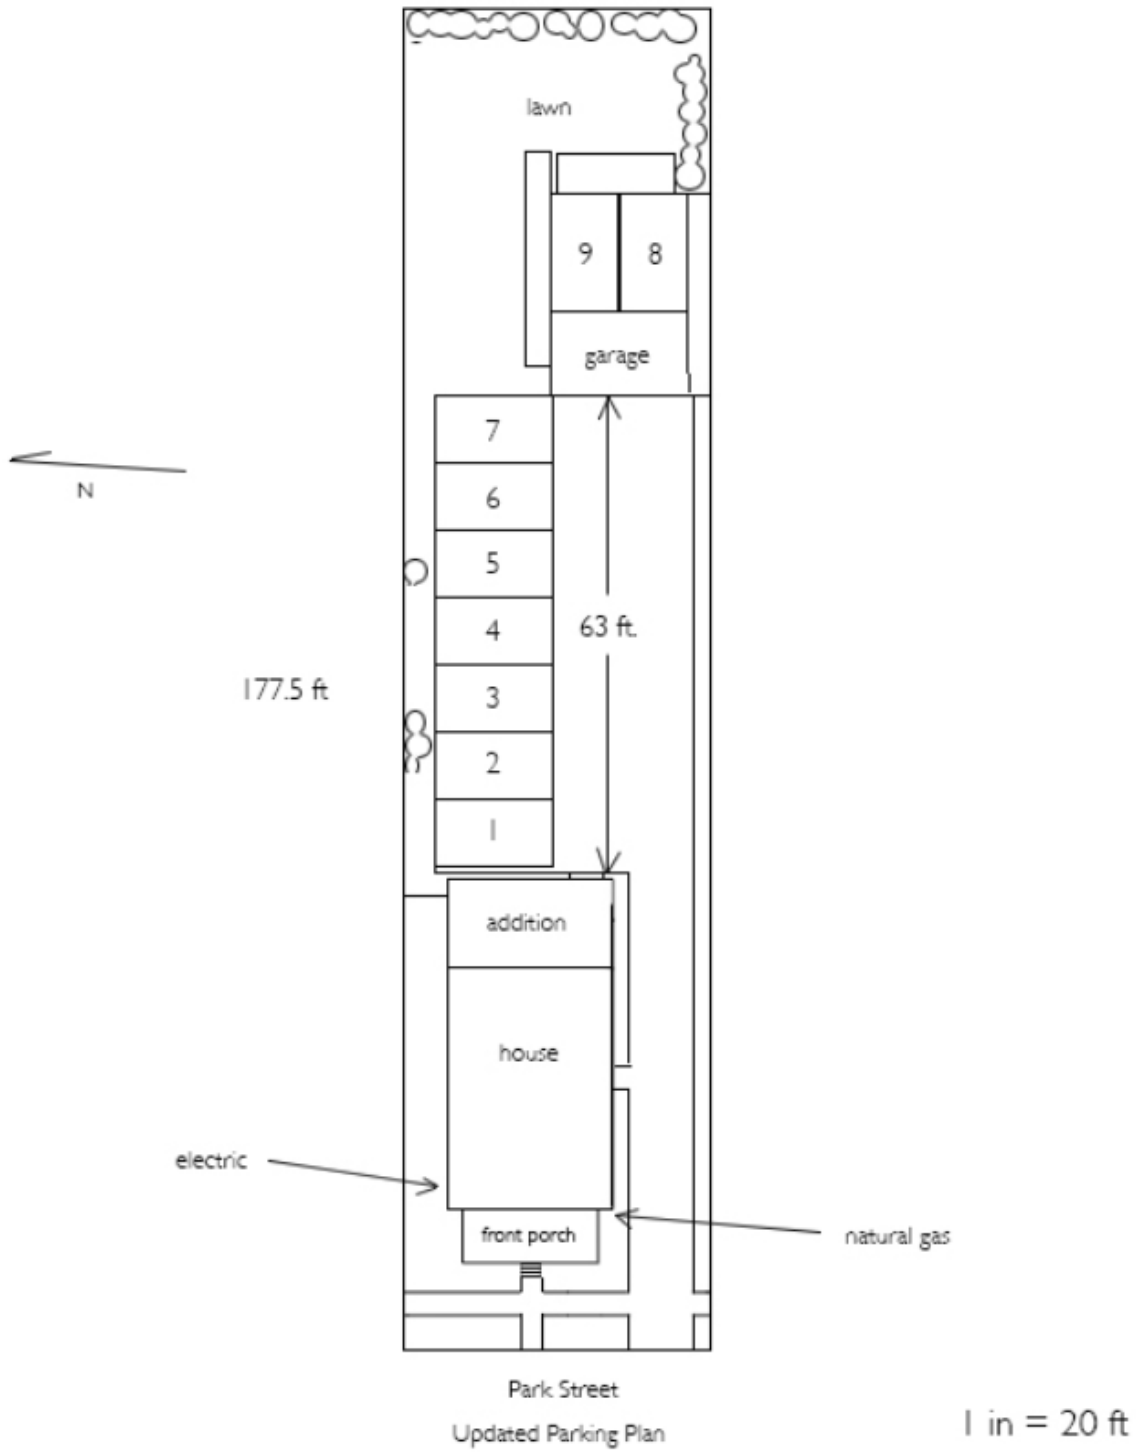

22 Park Street
Rolf Danielson
12/10/2021

40.8 ft

Park Street

Updated Parking Plan

1 in = 20 ft