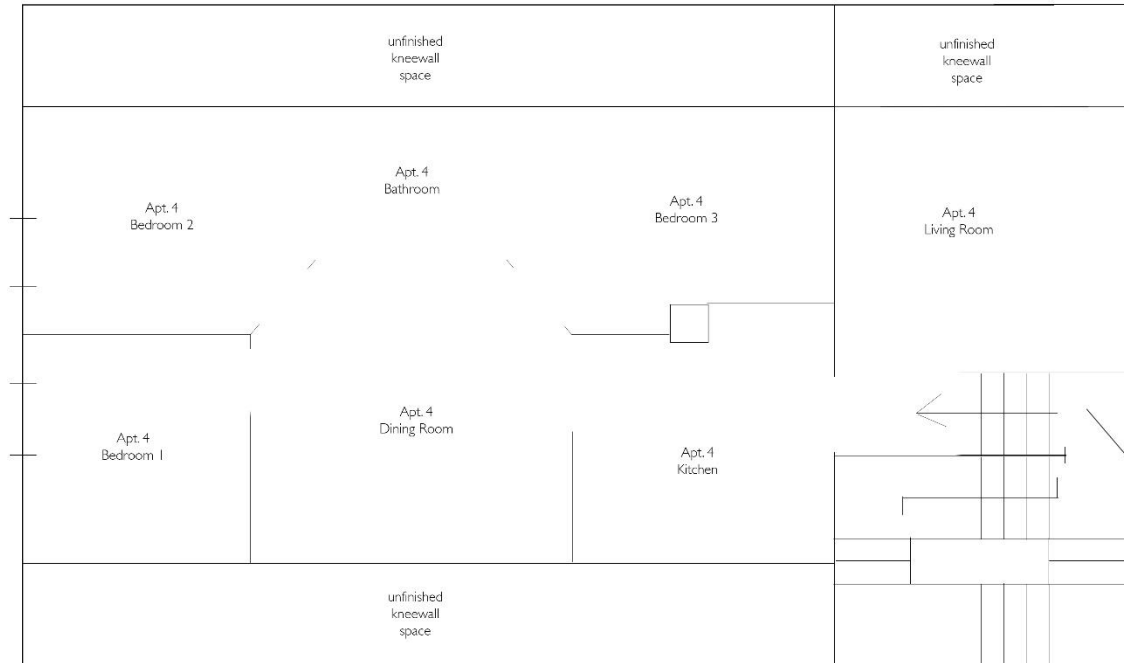

22 Park Street
Rolf Danielson
11/03/21

Third Floor

scale: 1/4" = 1'