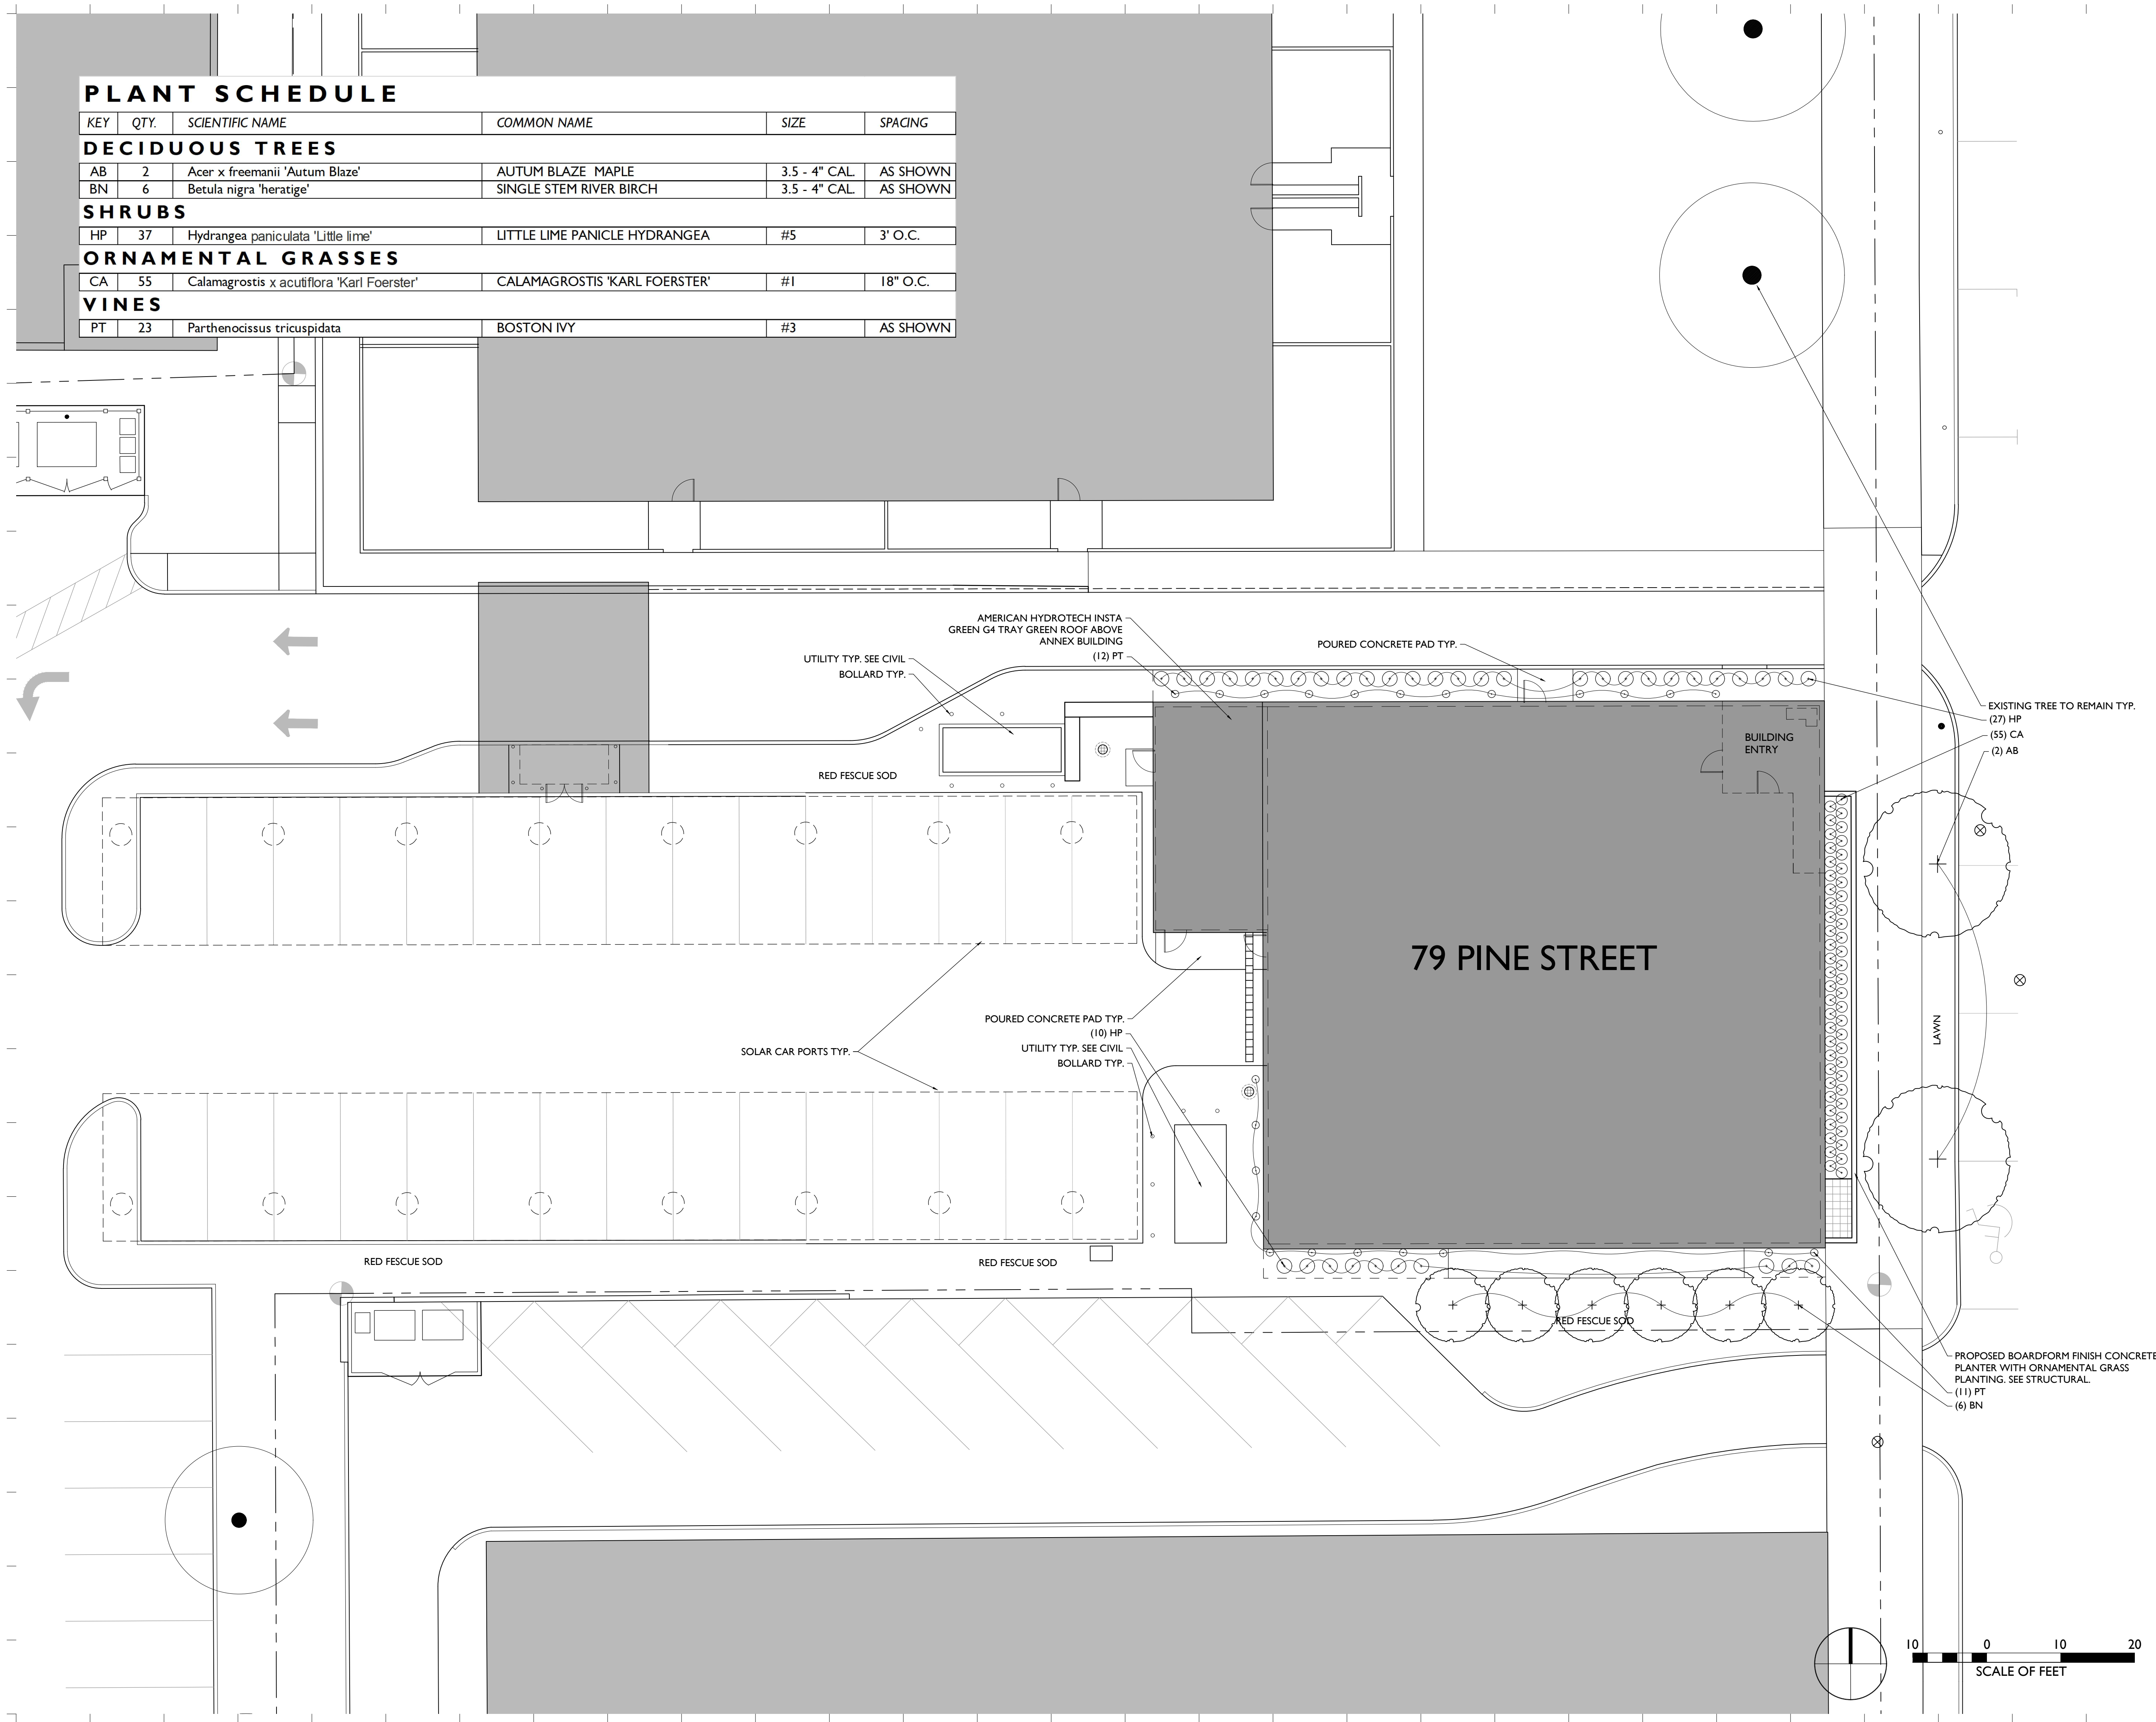

PLANT SCHEDULE

KEY	QTY.	SCIENTIFIC NAME	COMMON NAME	SIZE	SPACING
DECIDUOUS TREES					
AB	2	Acer x freemanii 'Autum Blaze'	AUTUM BLAZE MAPLE	3.5 - 4" CAL.	AS SHOWN
BN	6	Betula nigra 'heratige'	SINGLE STEM RIVER BIRCH	3.5 - 4" CAL.	AS SHOWN
SHRUBS					
HP	37	Hydrangea paniculata 'Little lime'	LITTLE LIME PANICLE HYDRANGEA	#5	3' O.C.
ORNAMENTAL GRASSES					
CA	55	Calamagrostis x acutiflora 'Karl Foerster'	CALAMAGROSTIS 'KARL FOERSTER'	#1	18" O.C.
VINES					
PT	23	Parthenocissus tricuspidata	BOSTON IVY	#3	AS SHOWN

NO.	DESCRIPTION	DATE

77 PINE
BURLINGTON, VT

LANDSCAPE PLAN

JOB NO. 21-001
SCALE: 1"=10'
DRAWN BY: jfs
DATE: 042021

L100