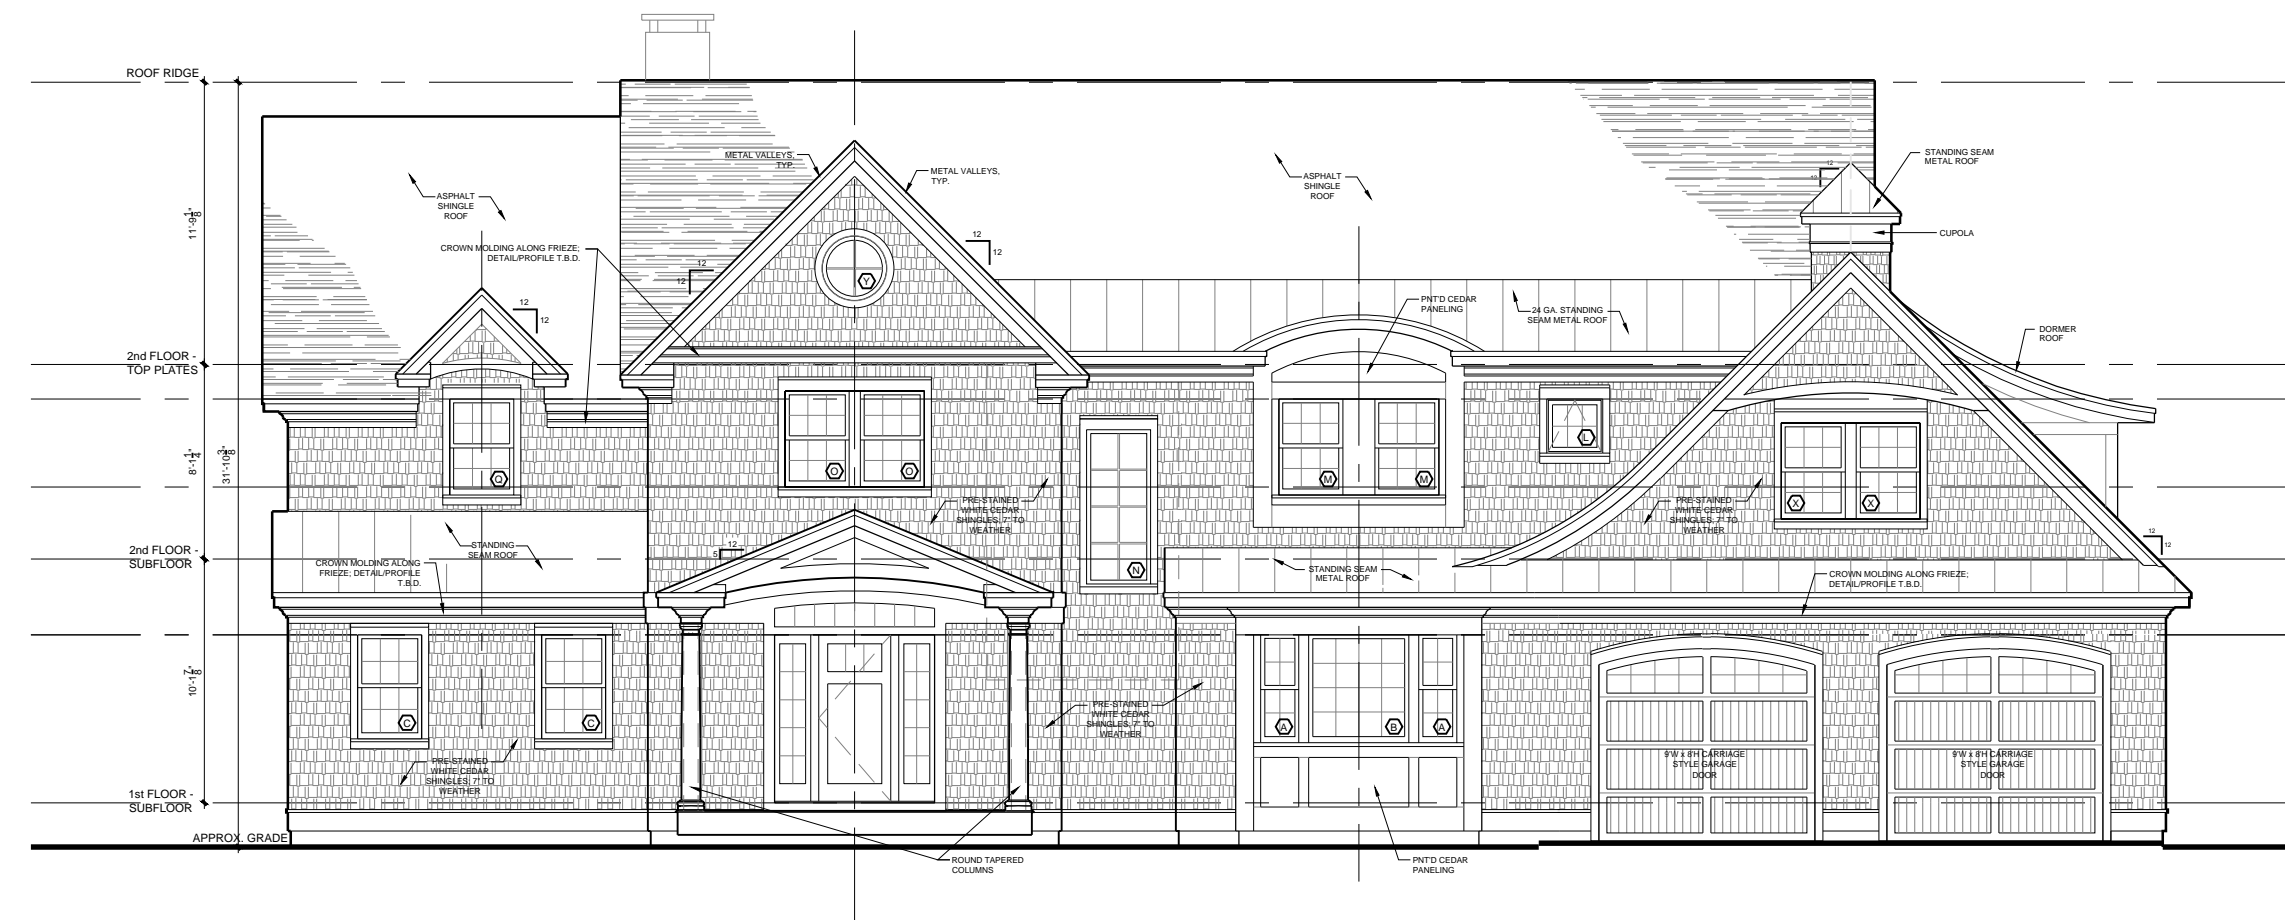

Boardman Residence

125 South Cove Road
Burlington, VT 05401

Revised:

Date: 11/24/21

Scale: 1/8"=1'-0"

**East
Elevation -
A**

A4.1a

NOT FOR CONSTRUCTION

Boardman Residence

125 South Cove Road
Burlington, VT 05401

Revised:

Date: 11/24/21

Scale: 1/8"=1'-0"

**East
Elevation -
B**

A4.1b

Boardman Residence

125 South Cove Road
Burlington, VT 05401

Revised:

Date: 11/24/21

Scale: 1/8"=1'-0"

**East
Elevation -
C**

A4.1c

NOT FOR CONSTRUCTION