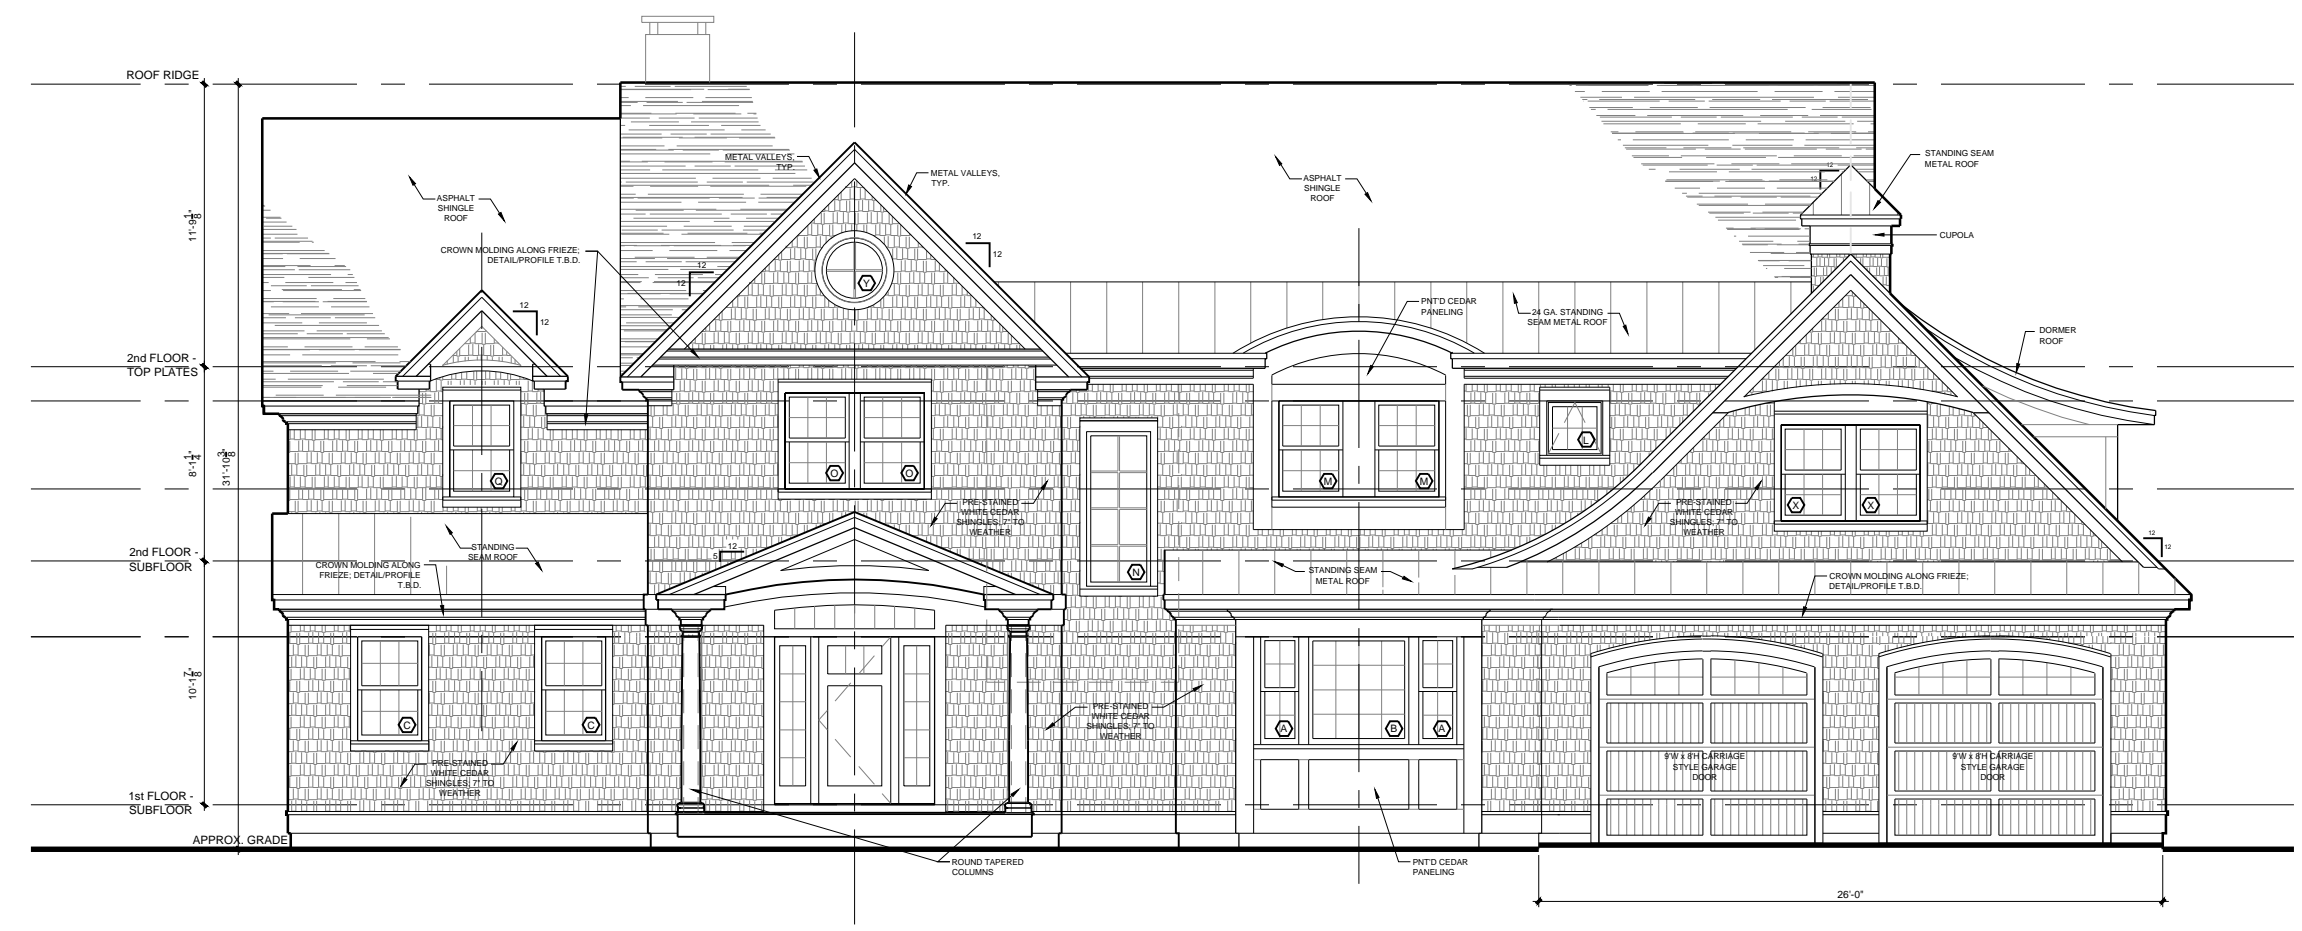

Boardman Residence

125 South Cove Road
Burlington, VT 05401

Revised:

Date: 11/24/21

Scale: 1/8"=1'-0"

**East
Elevation -
A**

A4.1a

NOT FOR CONSTRUCTION

Boardman Residence

125 South Cove Road
Burlington, VT 05401

Revised:

Date: 11/24/21

Scale: 1/8"=1'-0"

**East
Elevation -
B**

A4.1b

Boardman Residence

125 South Cove Road
Burlington, VT 05401

Revised:

Date: 11/24/21

Scale: 1/8"=1'-0"

**East
Elevation -
C**

A4.1c

NOT FOR CONSTRUCTION