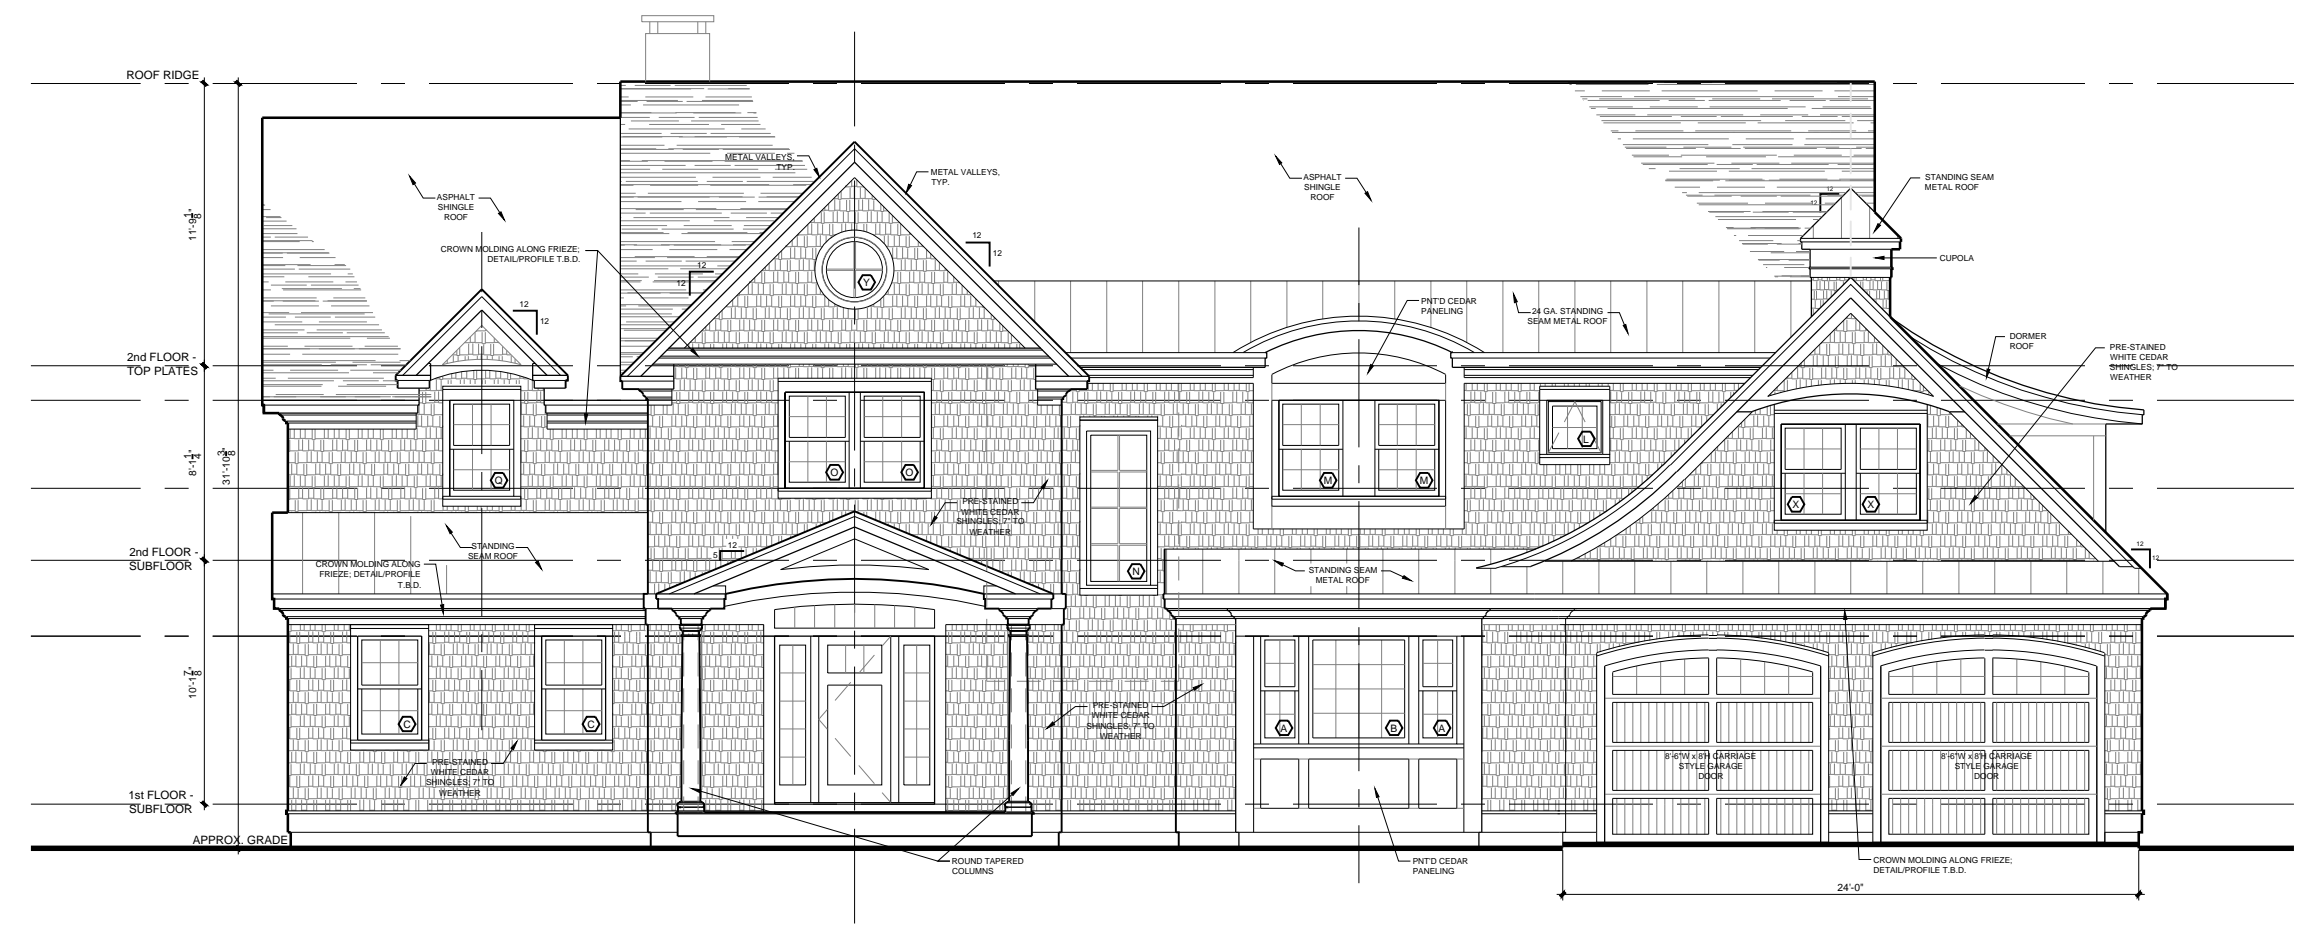

Boardman Residence

125 South Cove Road
Burlington, VT 05401

Revised:

Date: 11/24/21

Scale: 1/8"=1'-0"

**East
Elevation -
A**

A4.1a

NOT FOR CONSTRUCTION

Boardman Residence

125 South Cove Road
Burlington, VT 05401

Revised:

Date: 11/24/21

Scale: 1/8"=1'-0"

**East
Elevation -
B**

A4.1b

Boardman Residence

125 South Cove Road
Burlington, VT 05401

Revised:

Date: 11/24/21

Scale: 1/8"=1'-0"

**East
Elevation -
C**

A4.1c

NOT FOR CONSTRUCTION