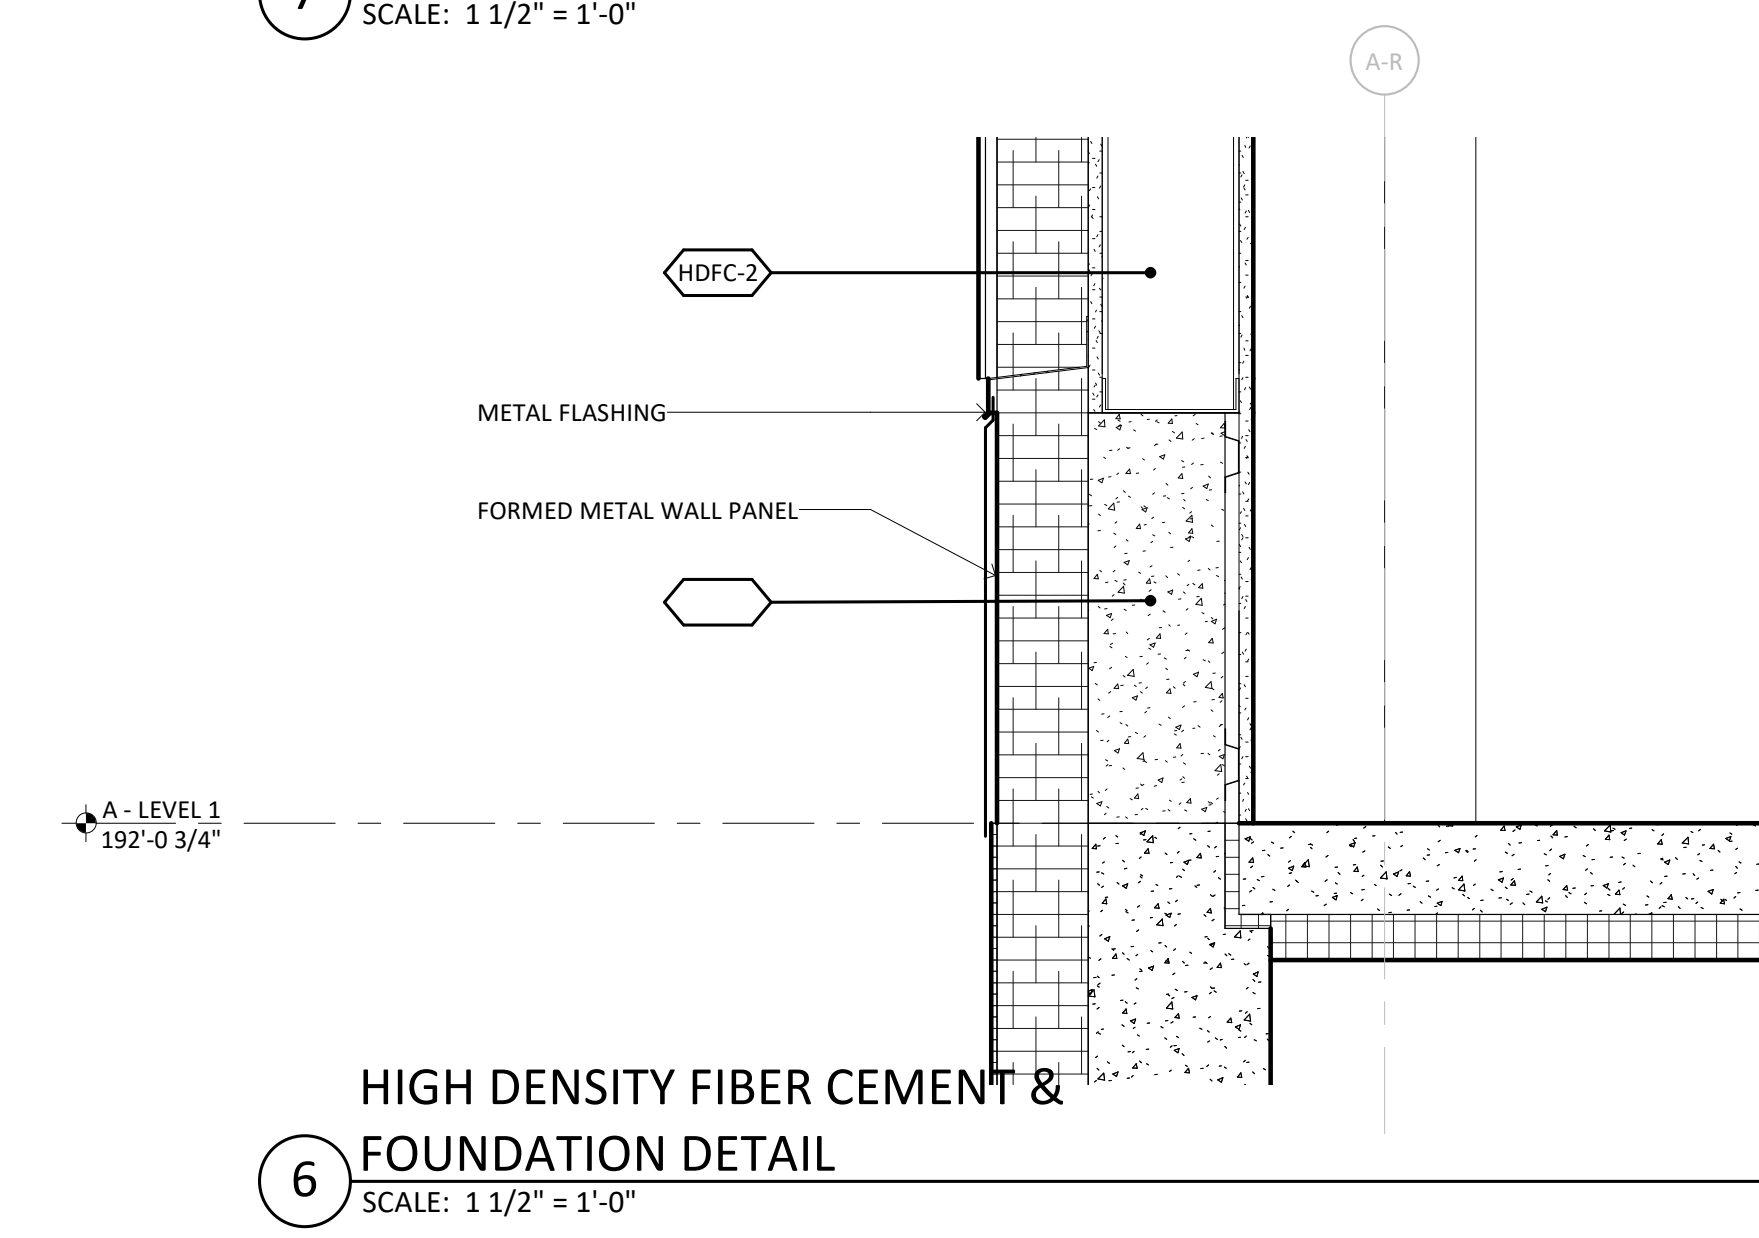

BURLINGTON HIGH SCHOOL
BURLINGTON, VERMONT

BLACK RIVER DESIGN
15 MAIN STREET
BURLINGTON, VERMONT 05401

REVISIONS

NO.	DATE	DESCRIPTION

WALL SECTIONS
SCALE: AS INDICATED
DATE: 2020-12-14
DRAWN BY: Author
CHECKED BY: Checker

A512