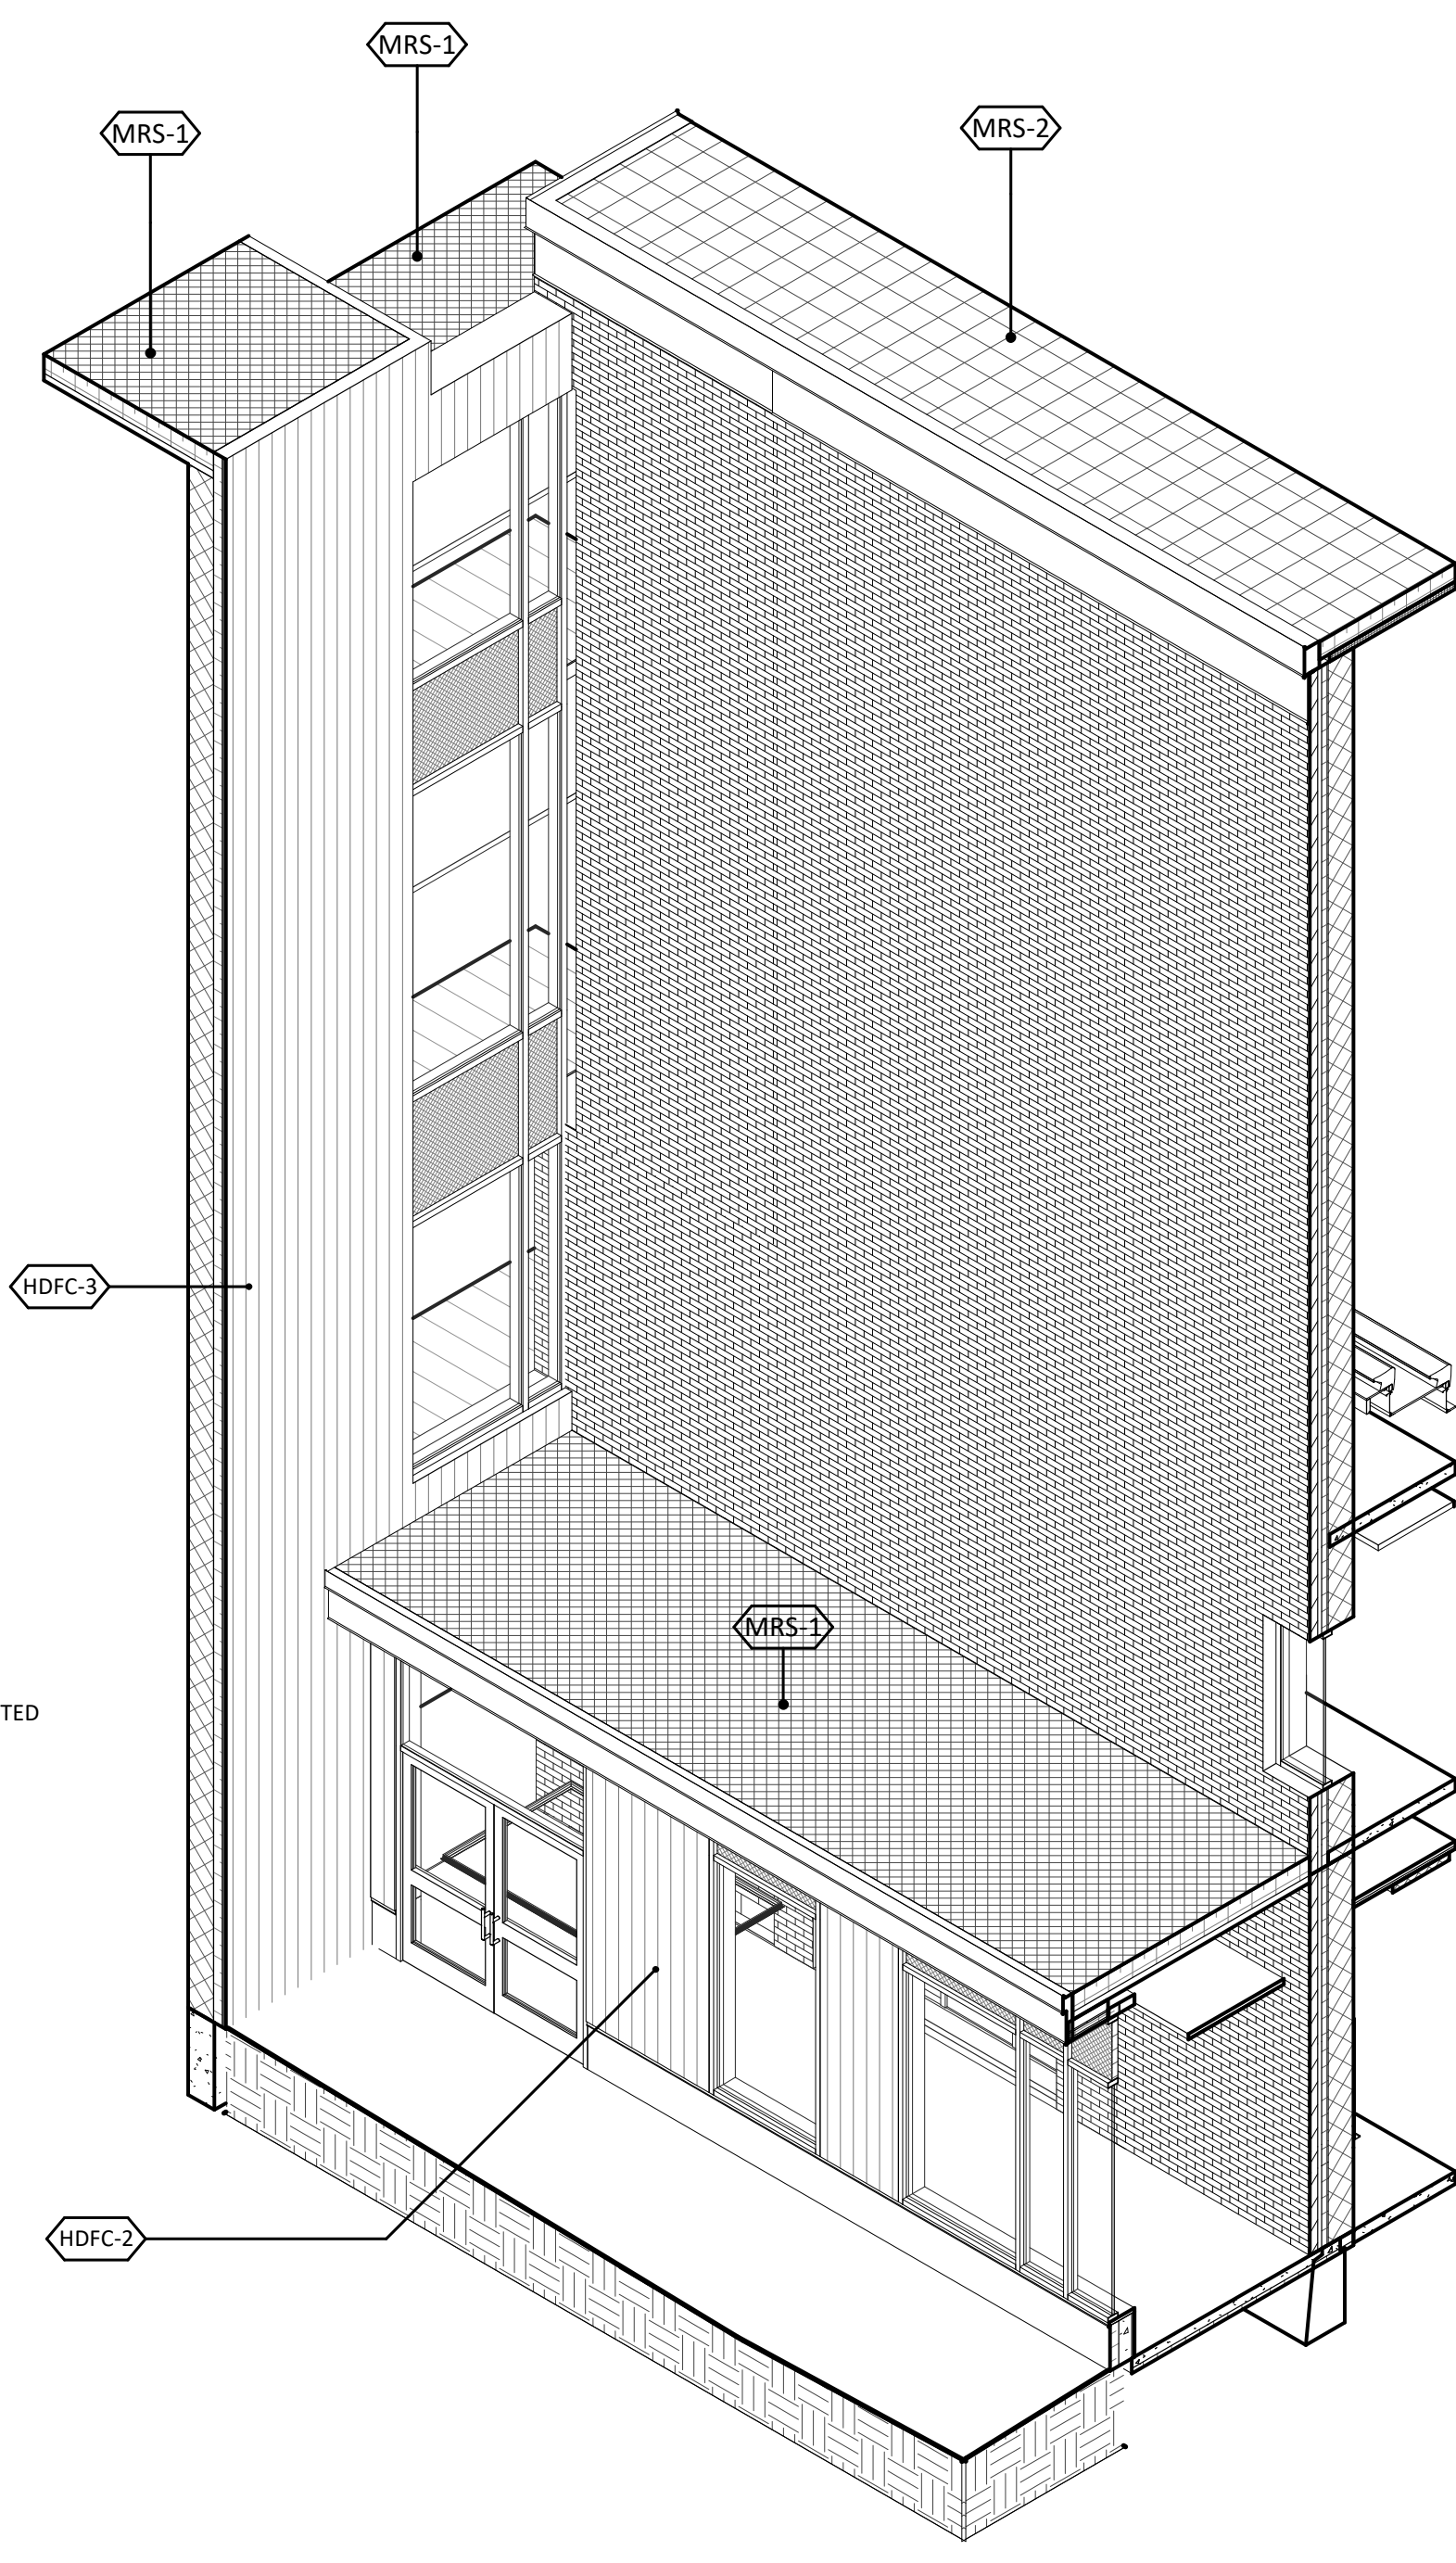

BURLINGTON HIGH SCHOOL
BURLINGTON, VERMONT

BLACK RIVER DESIGN
15 MAIN STREET
BURLINGTON, VERMONT 05401

REVISIONS

NO.	DATE	DESCRIPTION

WALL SECTIONS
SCALE: AS INDICATED
DATE: 2020-12-14
DRAWN BY: Author
CHECKED BY: Checker

A512