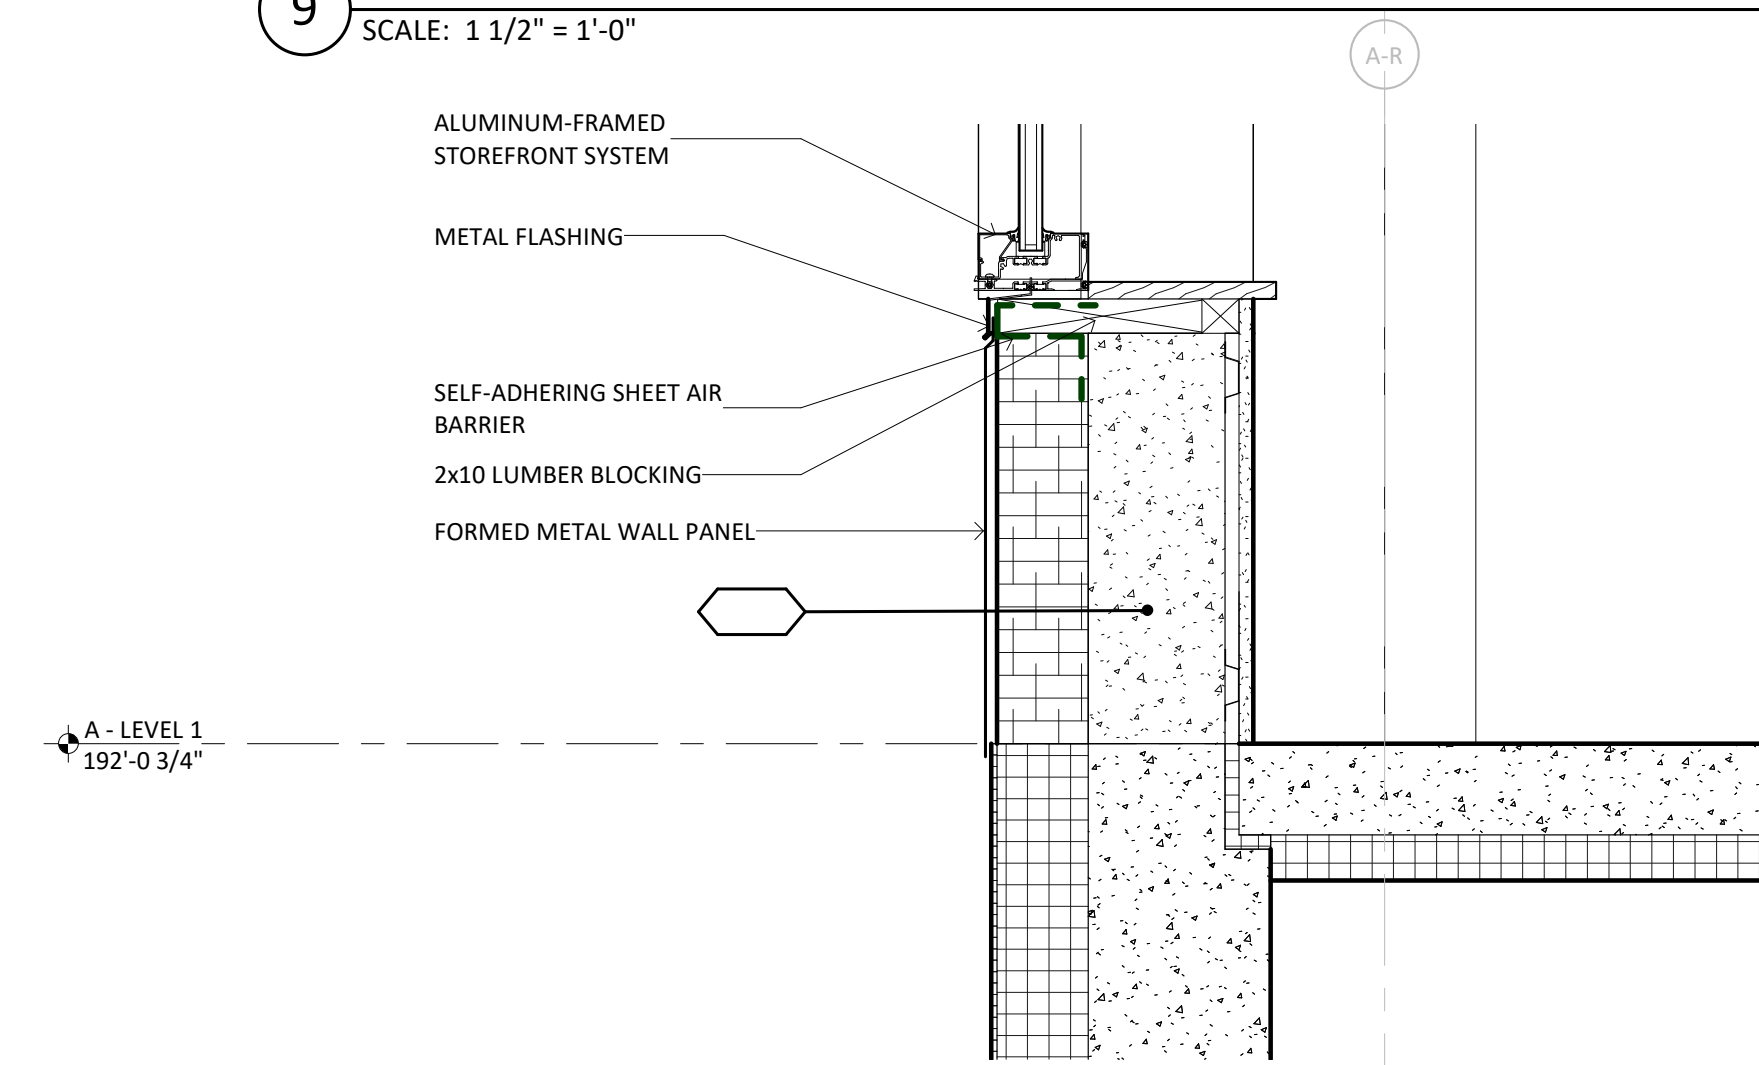

BURLINGTON HIGH SCHOOL
BURLINGTON, VERMONT

BLACK RIVER DESIGN
15 MAIN STREET
BURLINGTON, VERMONT 05401

REVISIONS

NO.	DATE	DESCRIPTION

WALL SECTIONS
SCALE: AS INDICATED
DATE: 2020-12-14
DRAWN BY: Author
CHECKED BY: Checker

A512