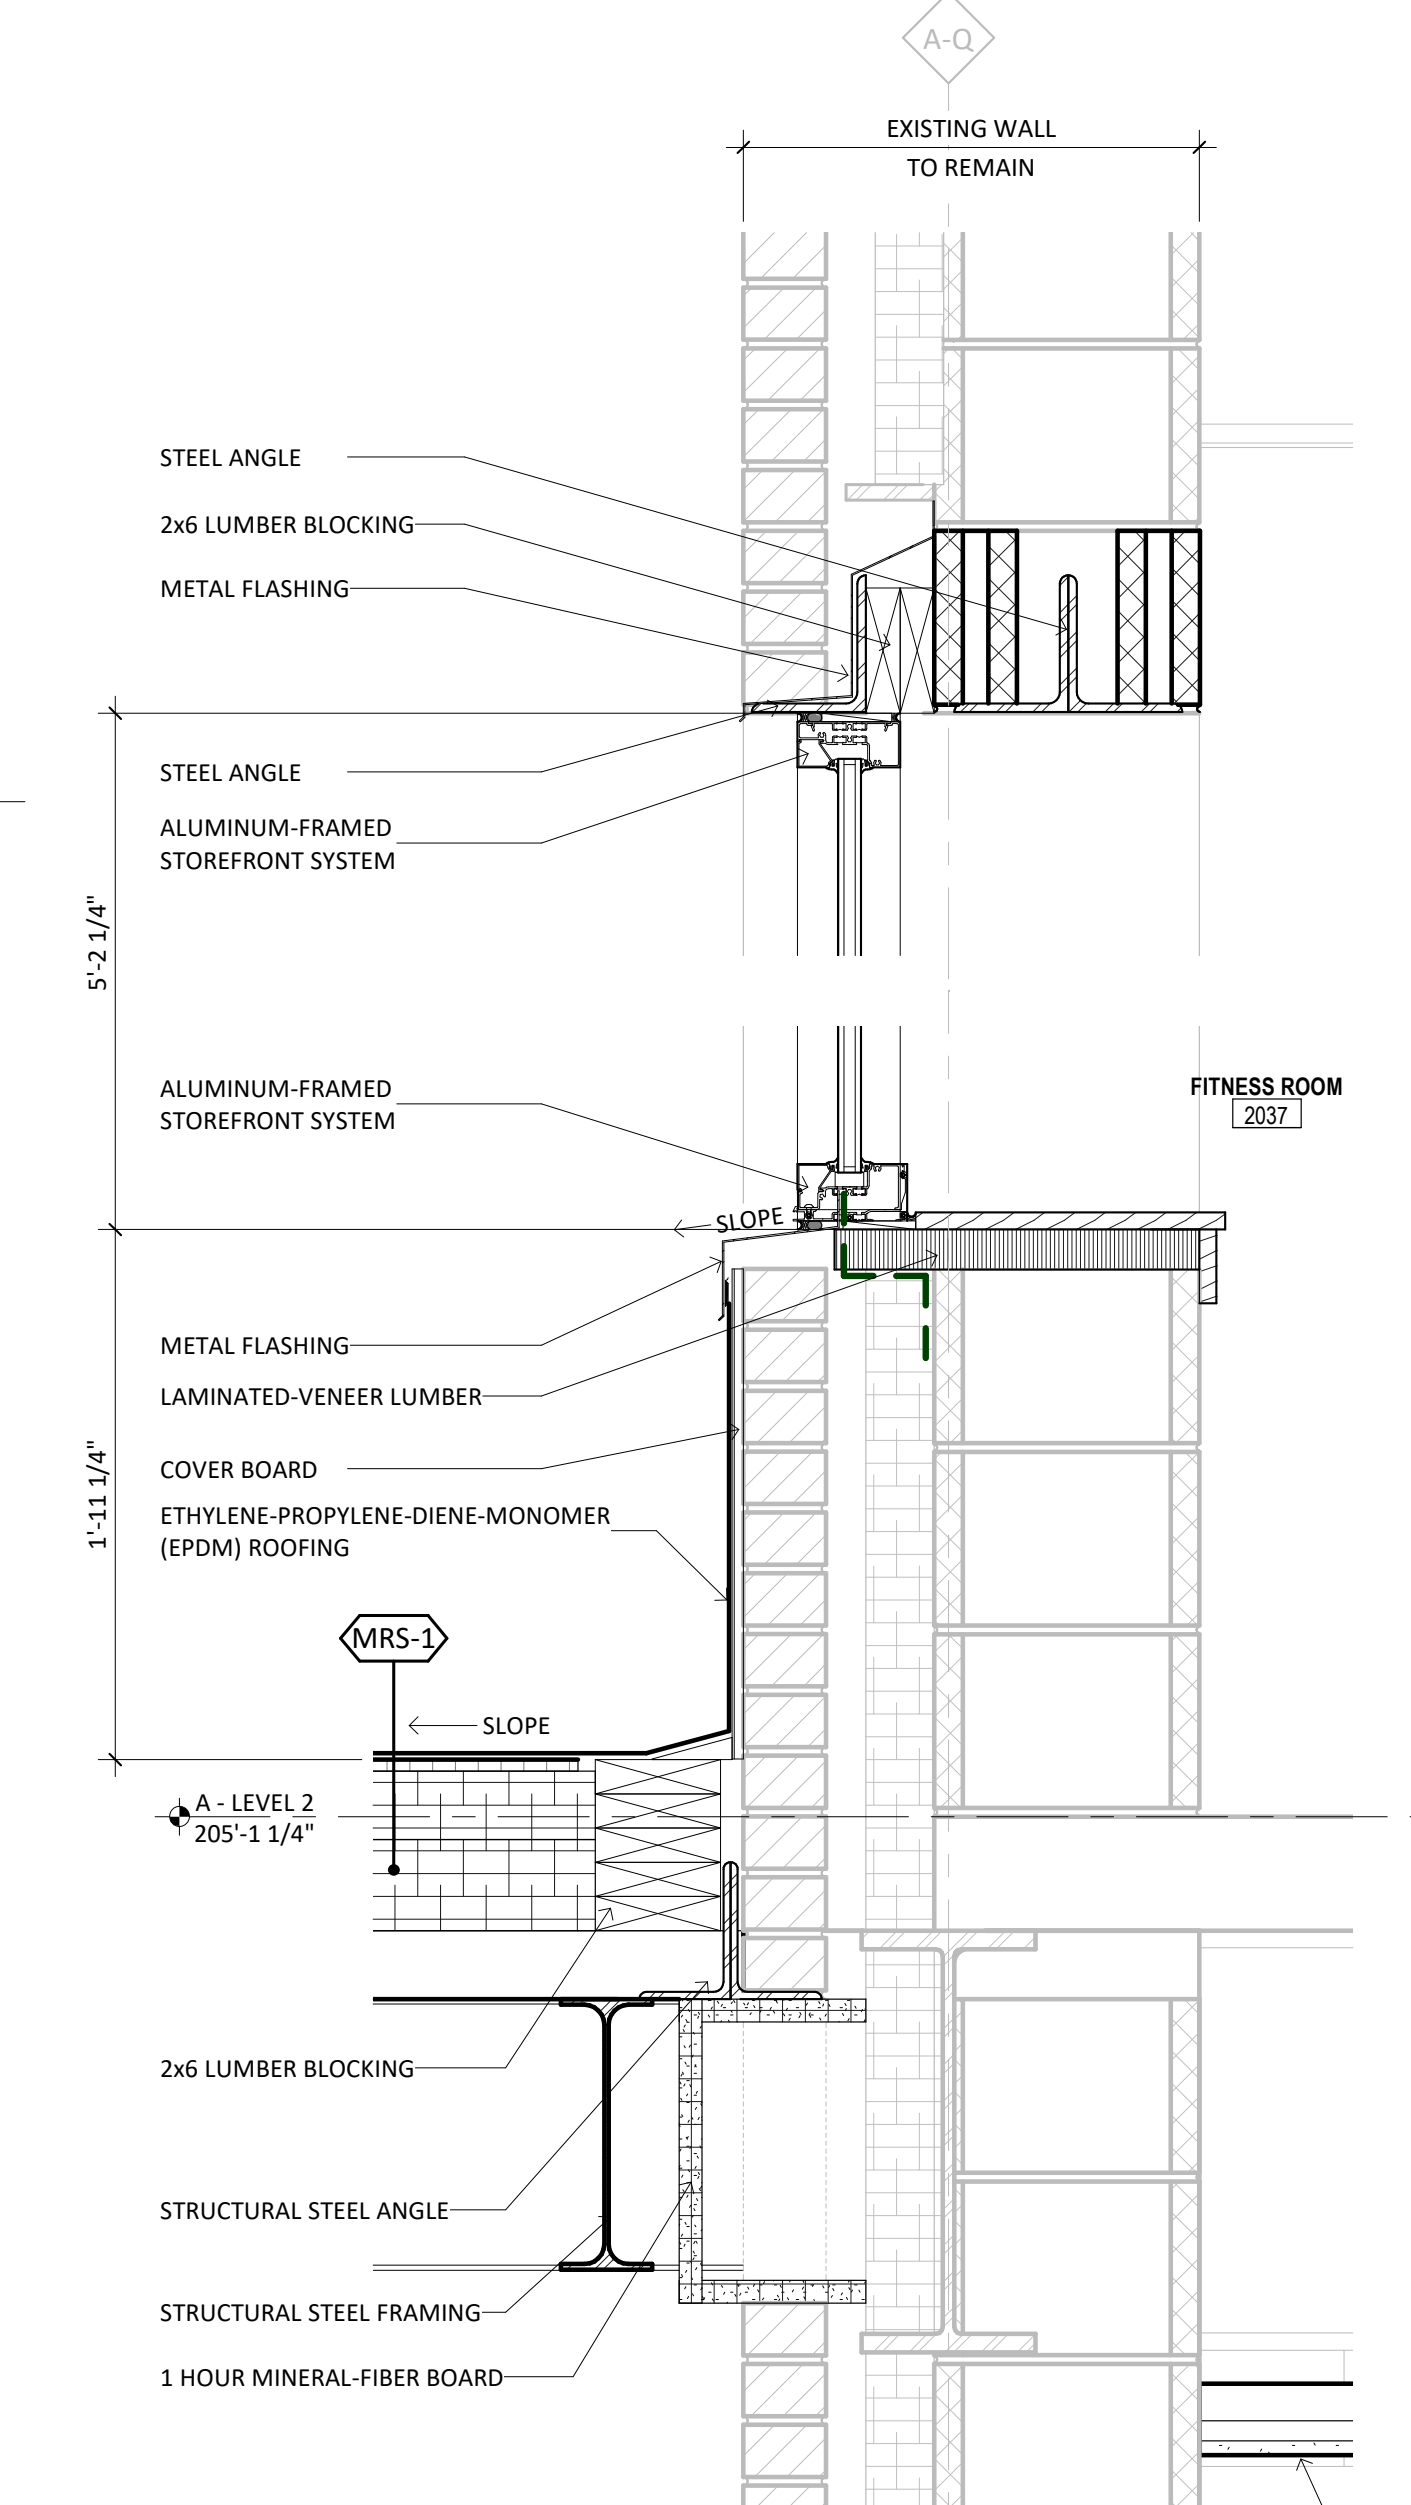

BURLINGTON HIGH SCHOOL
BURLINGTON, VERMONT

BLACK RIVER DESIGN
15 MAIN STREET
BURLINGTON, VERMONT 05401

REVISIONS

NO.	DATE	DESCRIPTION

WALL SECTIONS
SCALE: AS INDICATED
DATE: 2020-12-14
DRAWN BY: Author
CHECKED BY: Checker

A512