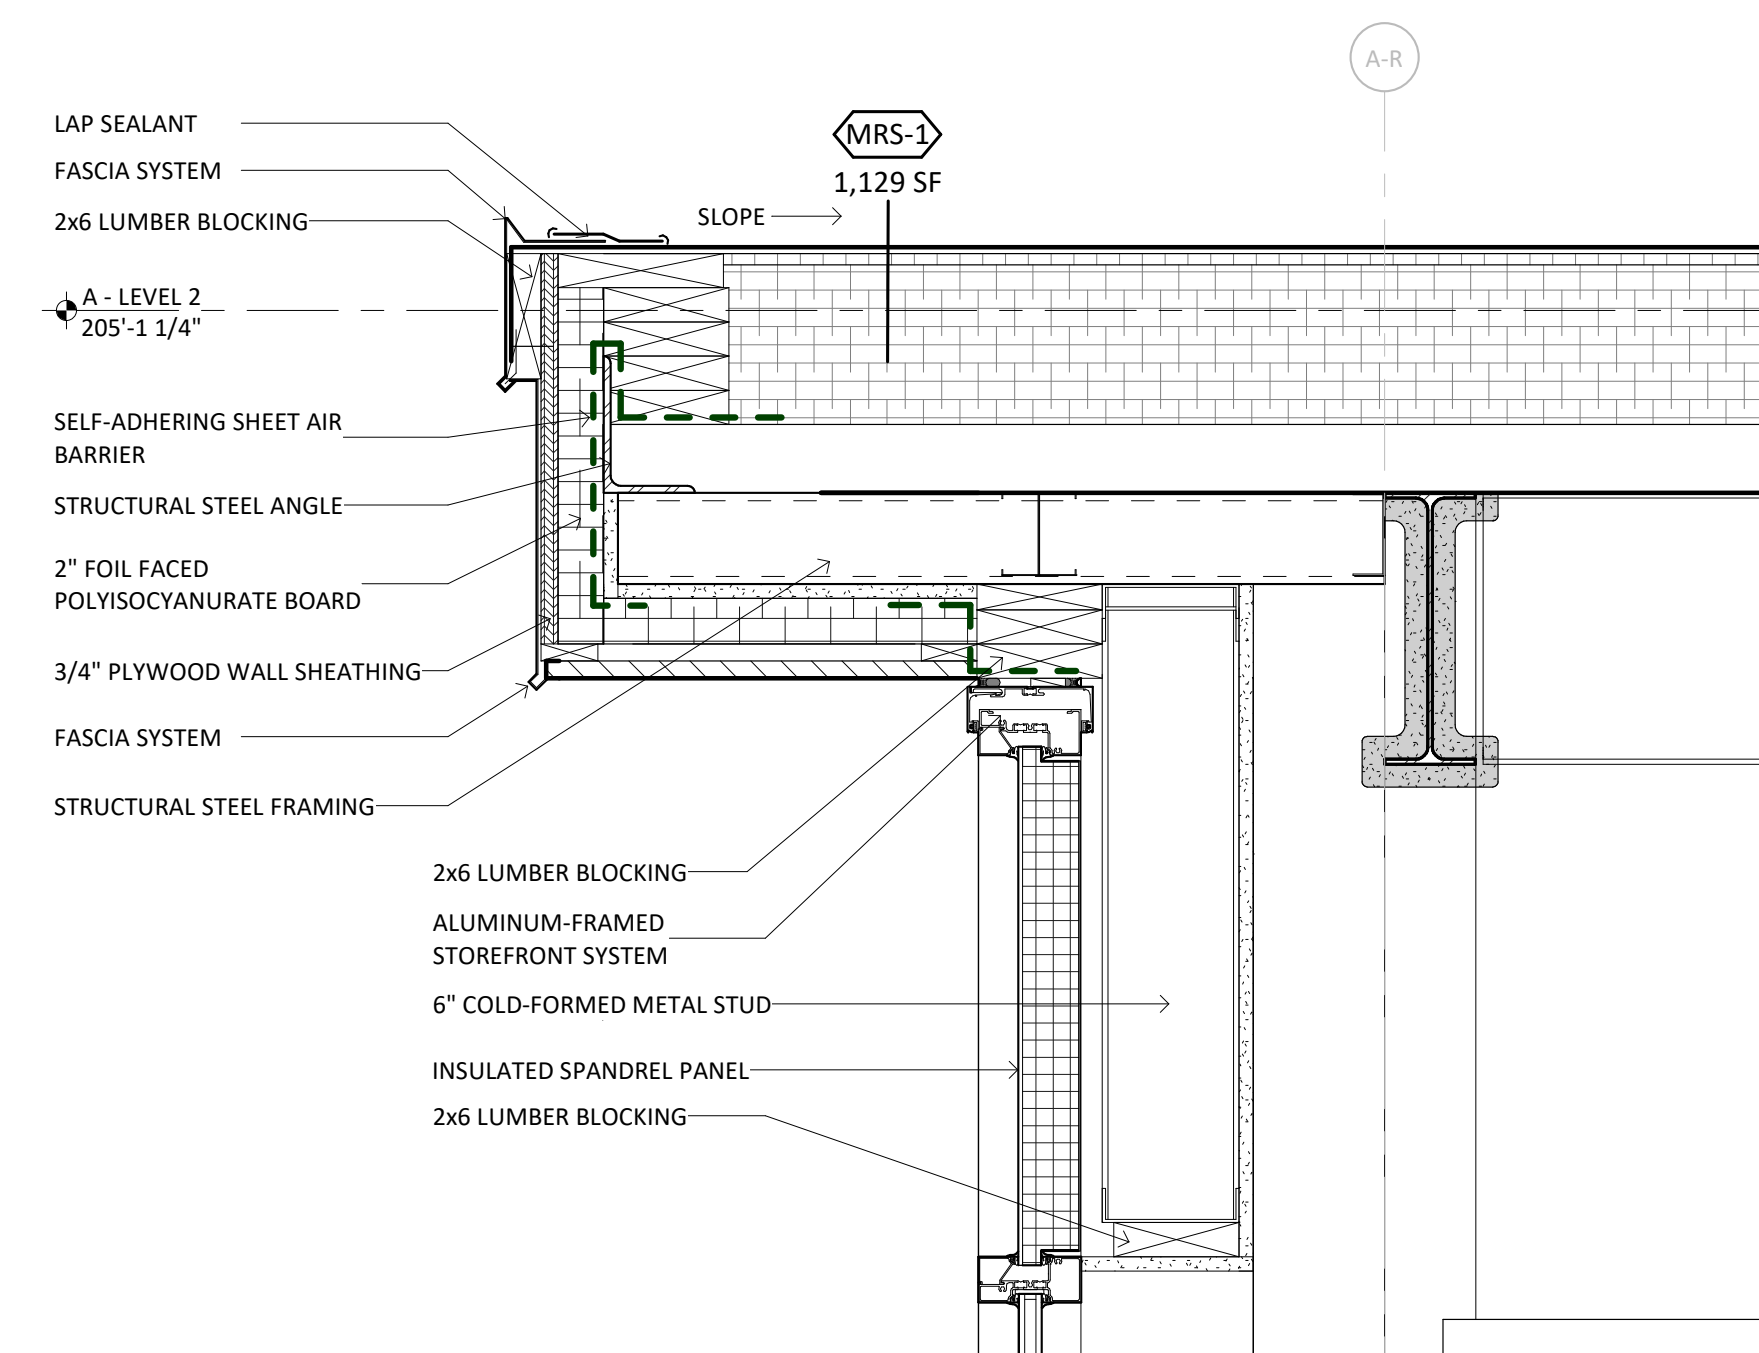

BURLINGTON HIGH SCHOOL
BURLINGTON, VERMONT

BLACK RIVER DESIGN
15 MAIN STREET
BURLINGTON, VERMONT 05401

REVISIONS

NO.	DATE	DESCRIPTION

WALL SECTIONS
SCALE: AS INDICATED
DATE: 2020-12-14
DRAWN BY: Author
CHECKED BY: Checker

A512