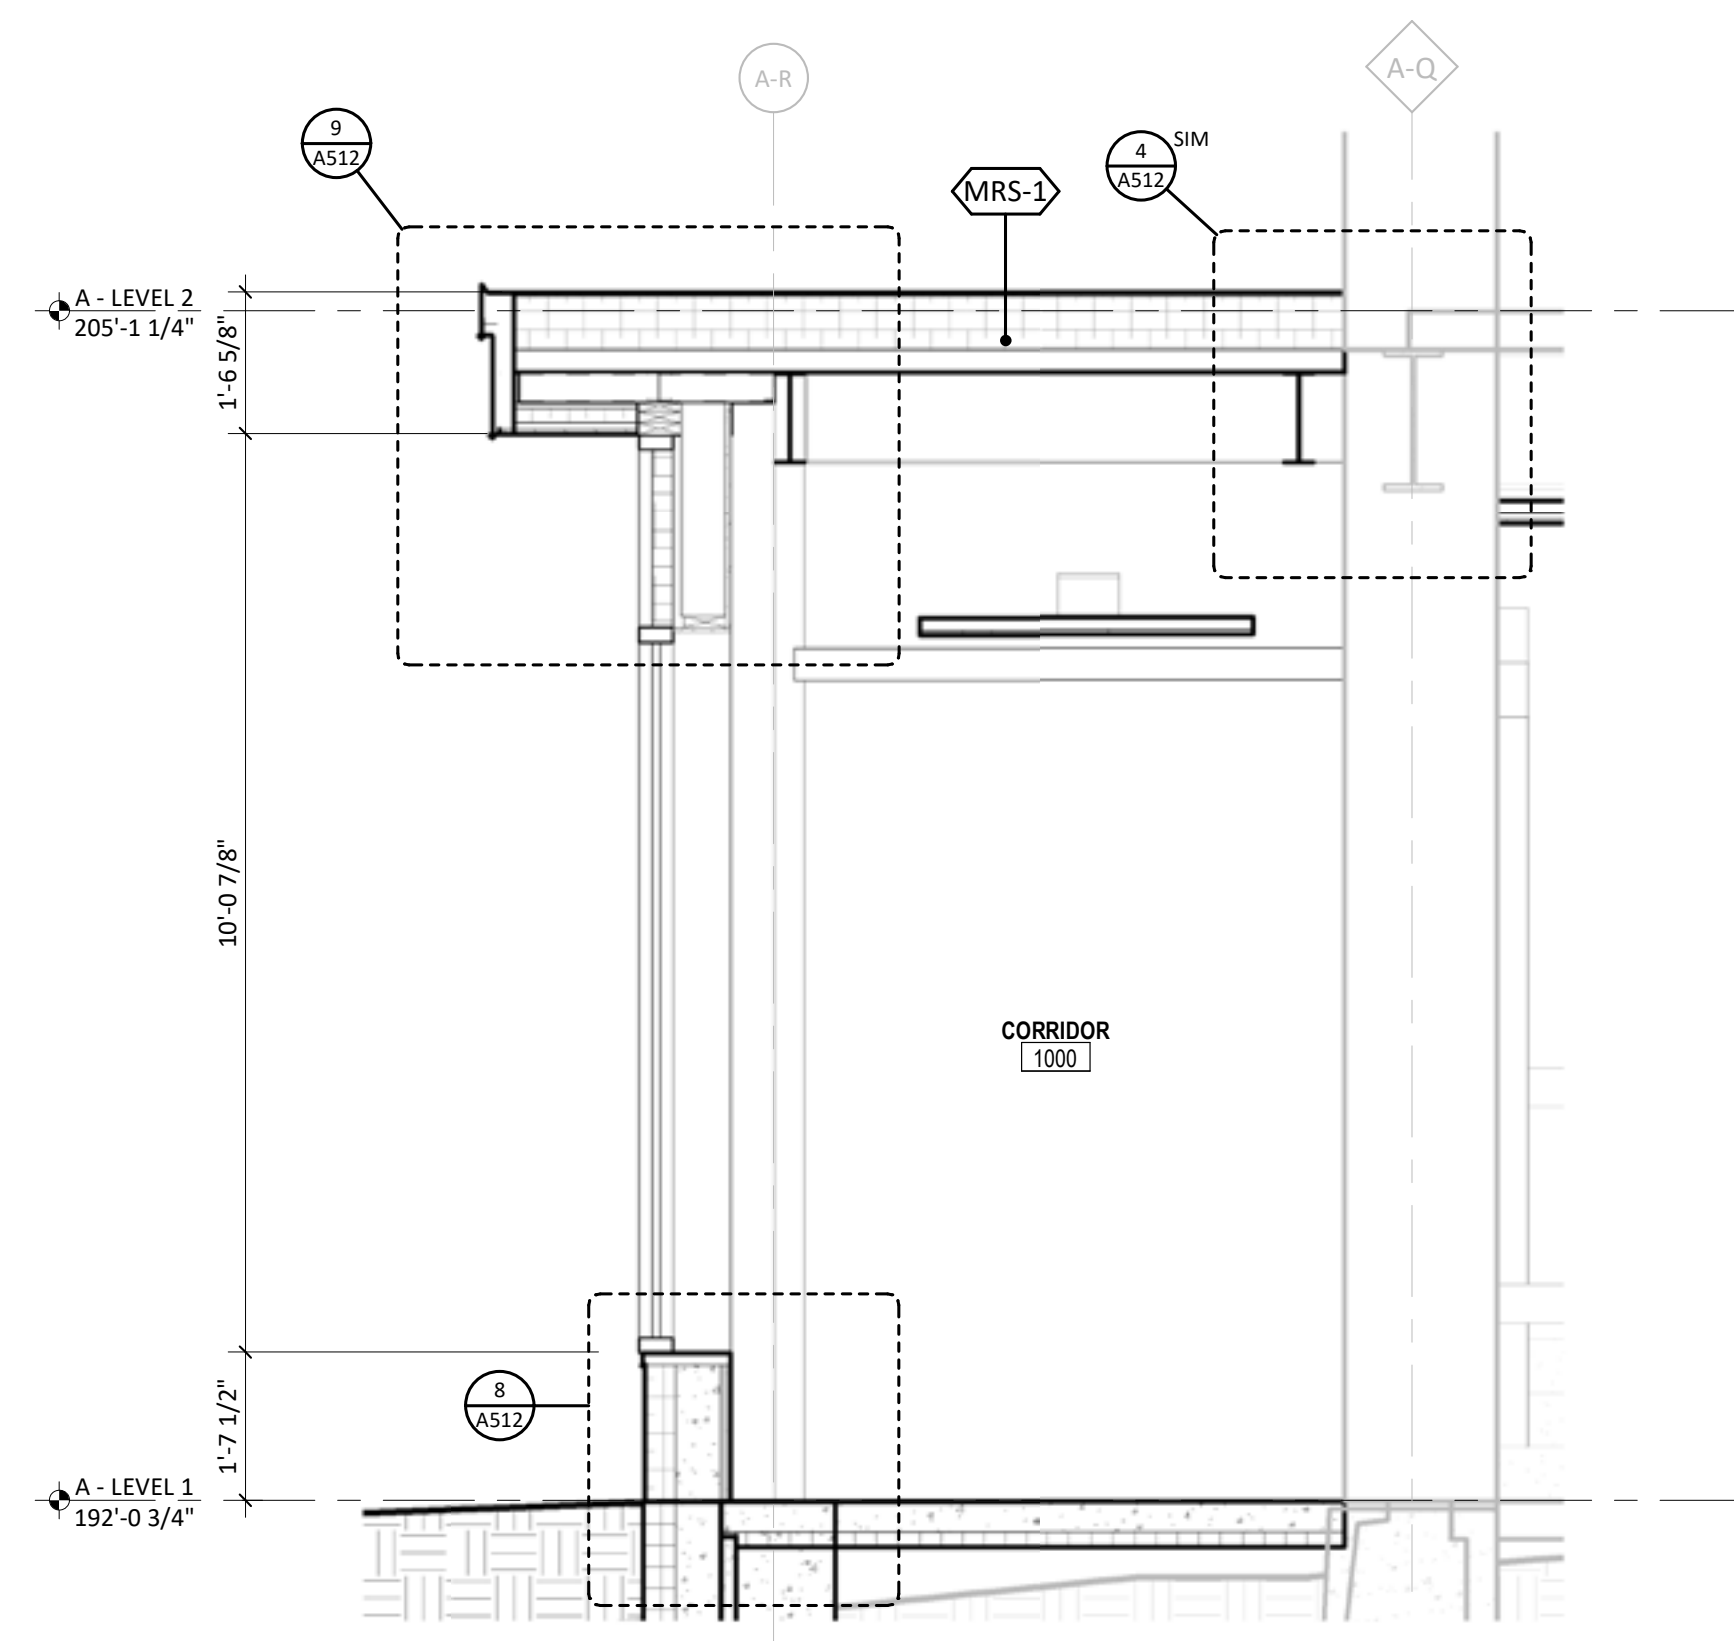

BURLINGTON HIGH SCHOOL
BURLINGTON, VERMONT

BLACK RIVER DESIGN
15 MAIN STREET
BURLINGTON, VERMONT 05401

REVISIONS

NO.	DATE	DESCRIPTION

WALL SECTIONS
SCALE: AS INDICATED
DATE: 2020-12-14
DRAWN BY: Author
CHECKED BY: Checker

A512