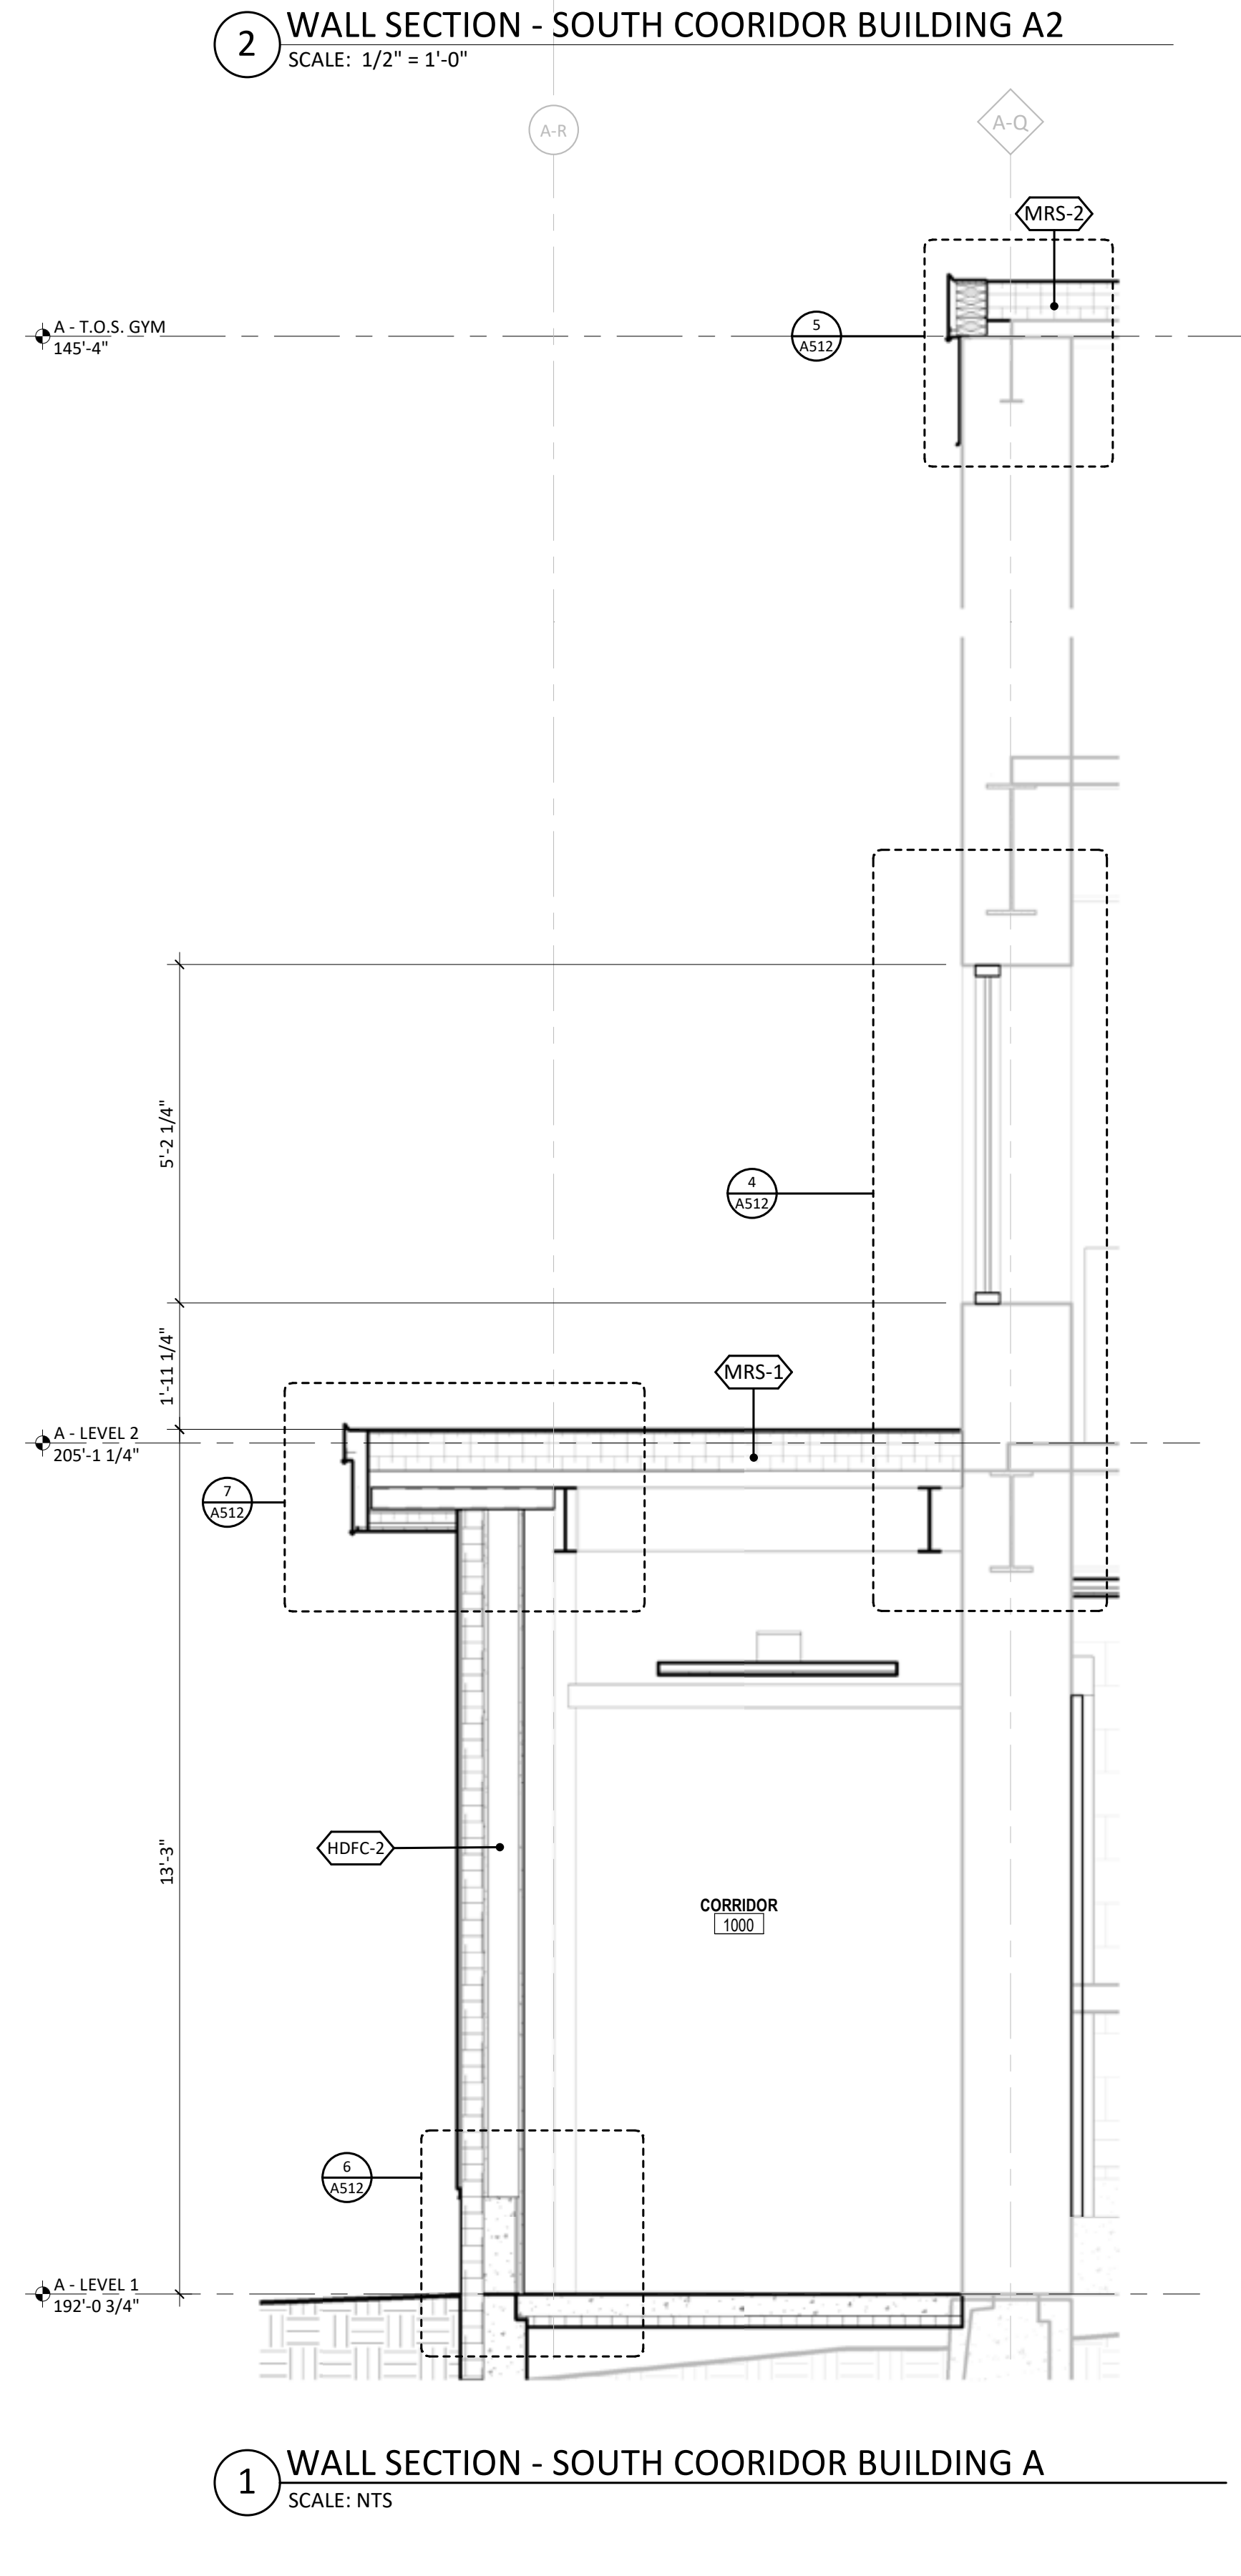

BURLINGTON HIGH SCHOOL
BURLINGTON, VERMONT

BLACK RIVER DESIGN
15 MAIN STREET
BURLINGTON, VERMONT 05401

REVISIONS

NO.	DATE	DESCRIPTION

WALL SECTIONS
SCALE: AS INDICATED
DATE: 2020-12-14
DRAWN BY: Author
CHECKED BY: Checker

A512