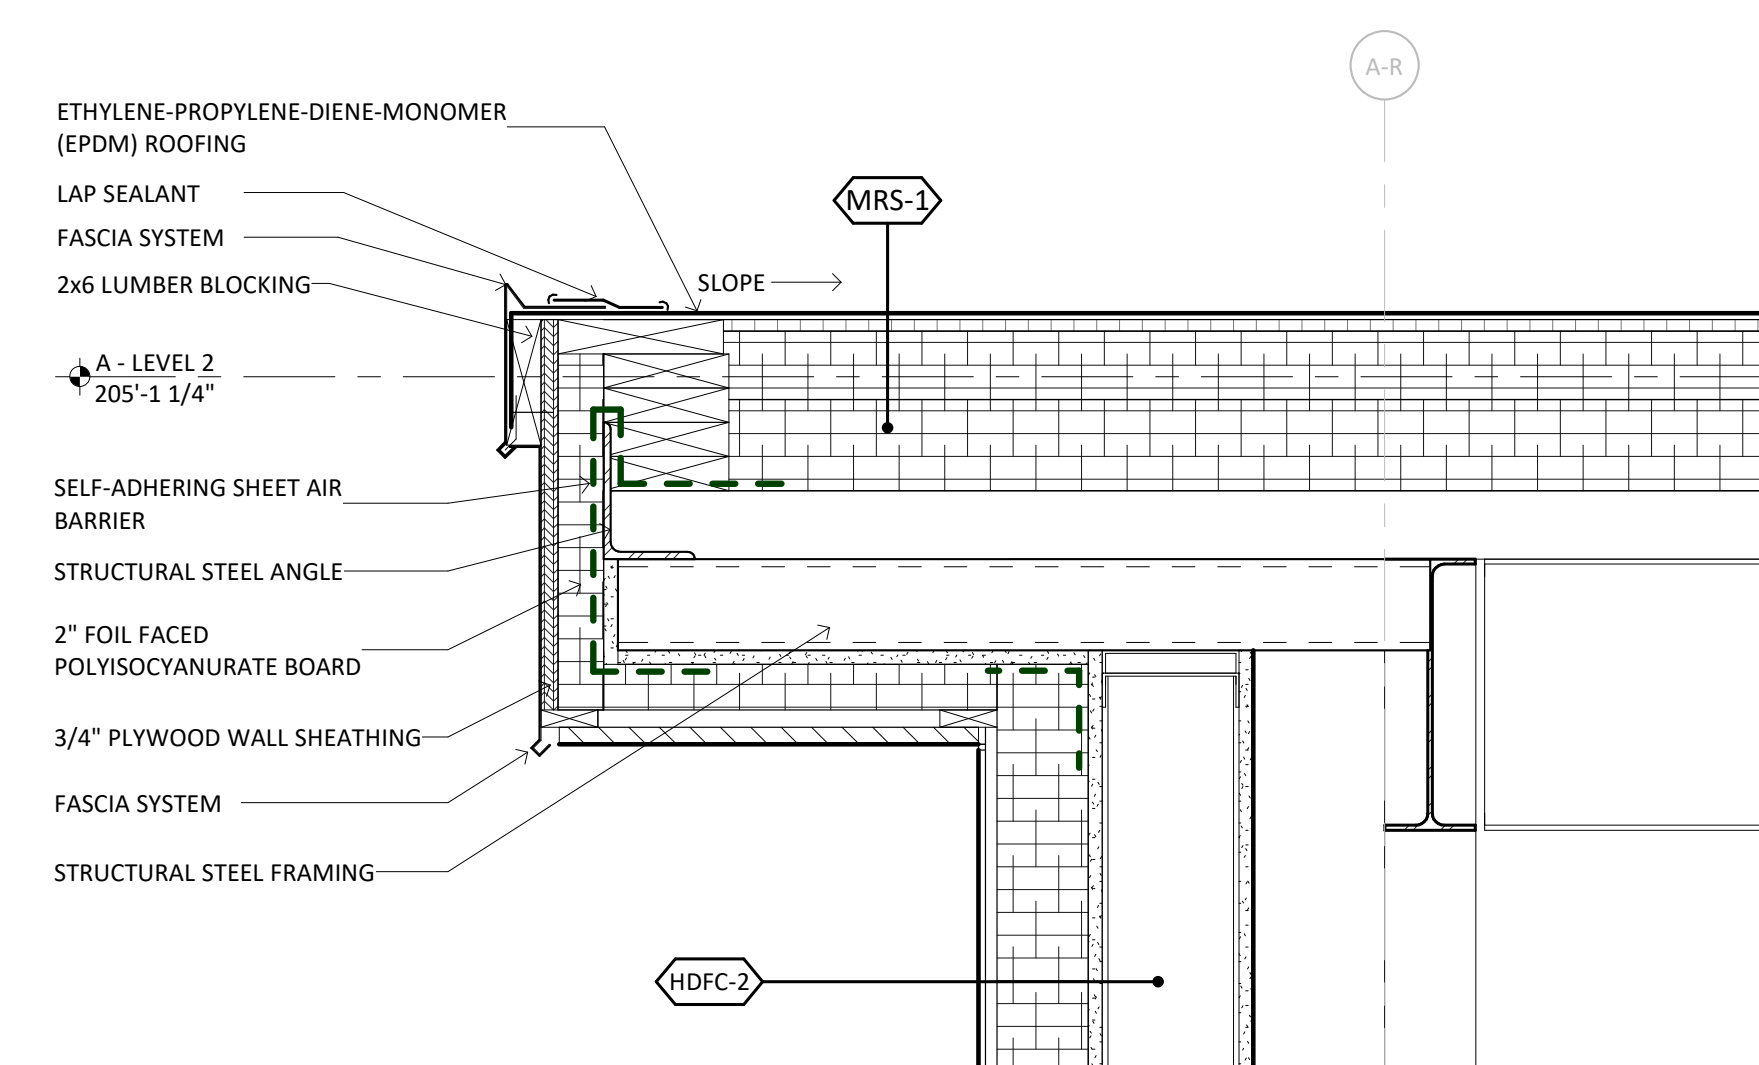

BURLINGTON HIGH SCHOOL
BURLINGTON, VERMONT

BLACK RIVER DESIGN
15 MAIN STREET
BURLINGTON, VERMONT 05401

REVISIONS

NO.	DATE	DESCRIPTION

WALL SECTIONS
SCALE: AS INDICATED
DATE: 2020-12-14
DRAWN BY: Author
CHECKED BY: Checker

A512