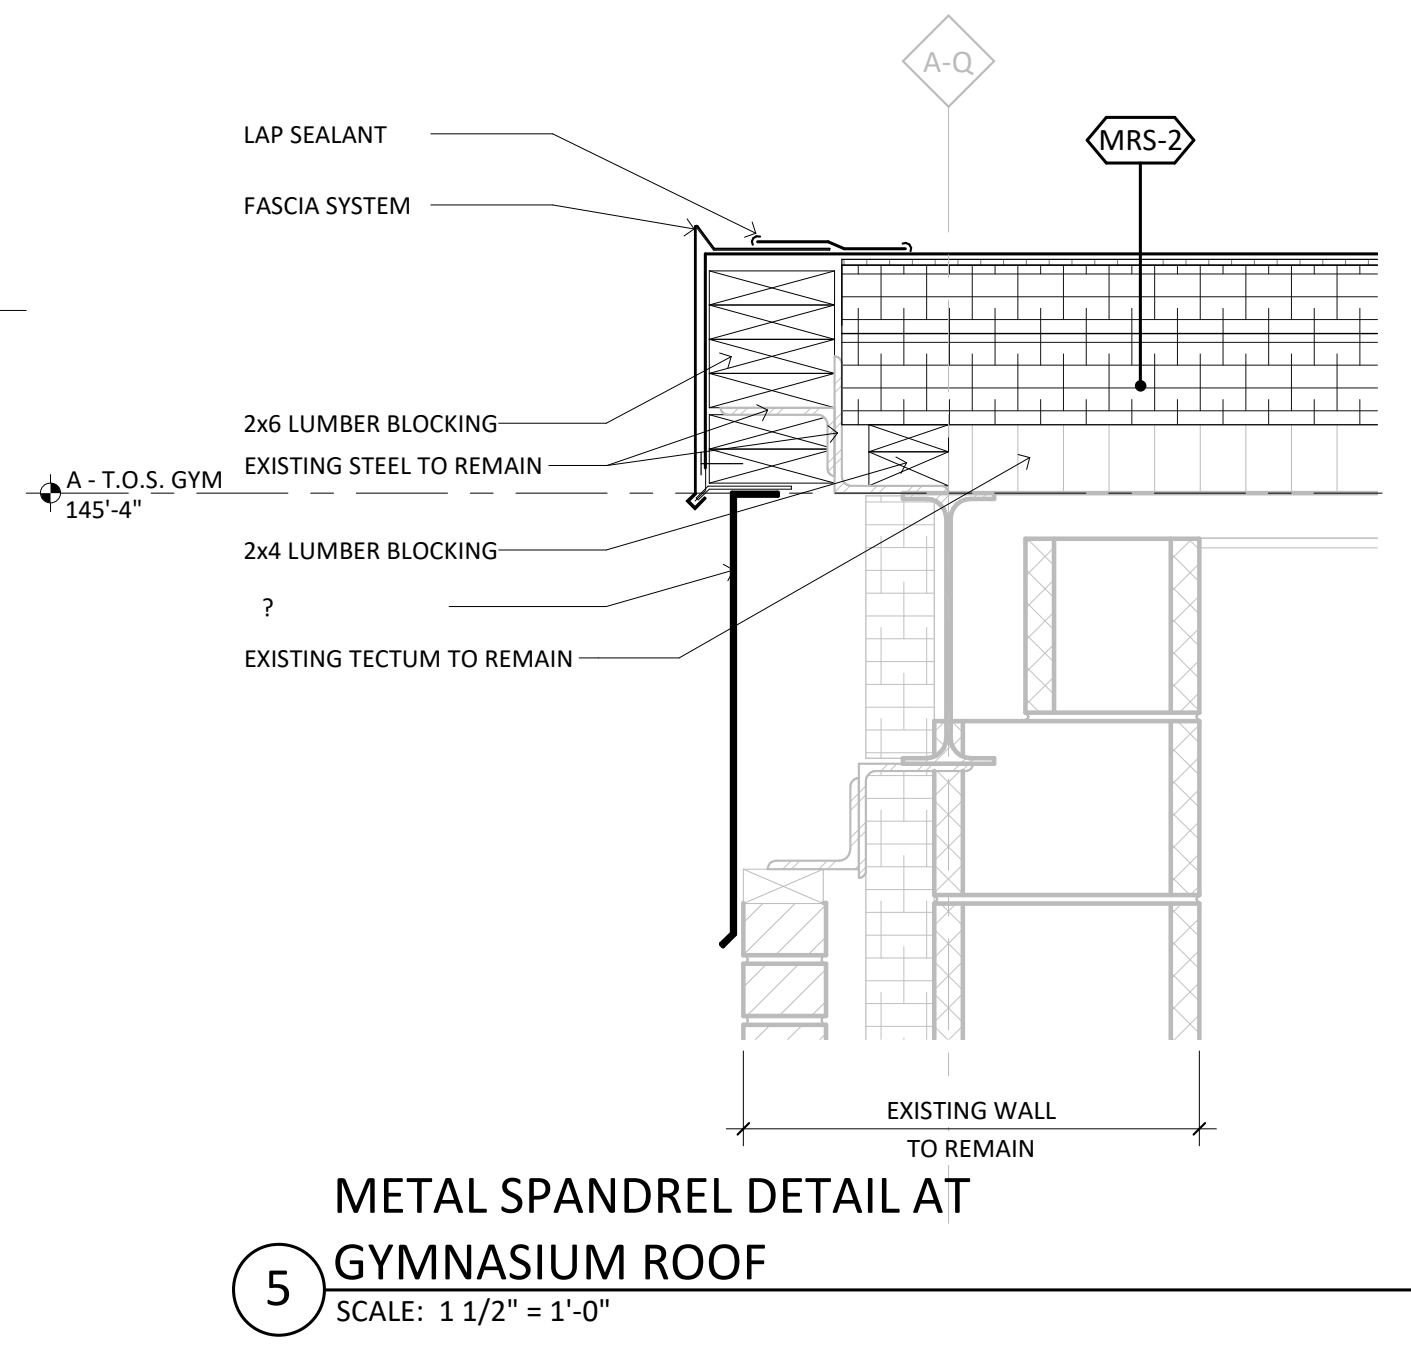

BURLINGTON HIGH SCHOOL
BURLINGTON, VERMONT

BLACK RIVER DESIGN
15 MAIN STREET
BURLINGTON, VERMONT 05401

REVISIONS

NO.	DATE	DESCRIPTION

WALL SECTIONS
SCALE: AS INDICATED
DATE: 2020-12-14
DRAWN BY: Author
CHECKED BY: Checker

A512