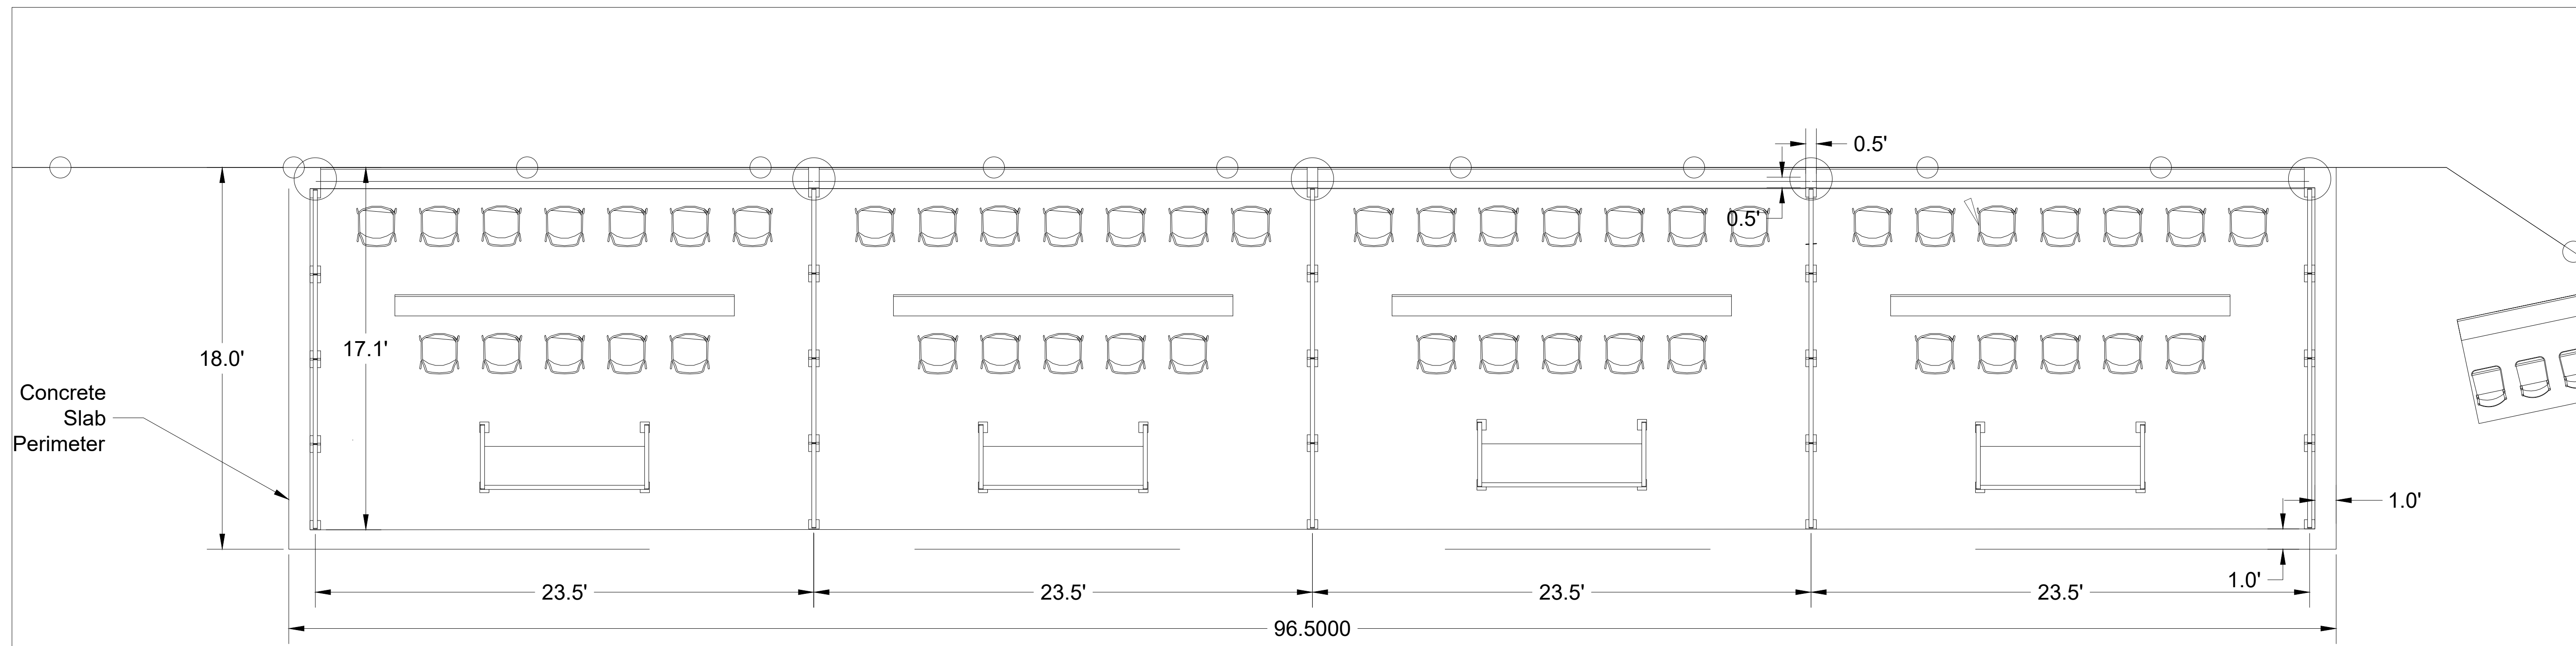

Proposed Awning/Tent Layout

Not to Scale

Project Location

Loge Box/Furniture Layout

1/4"=1'-0"