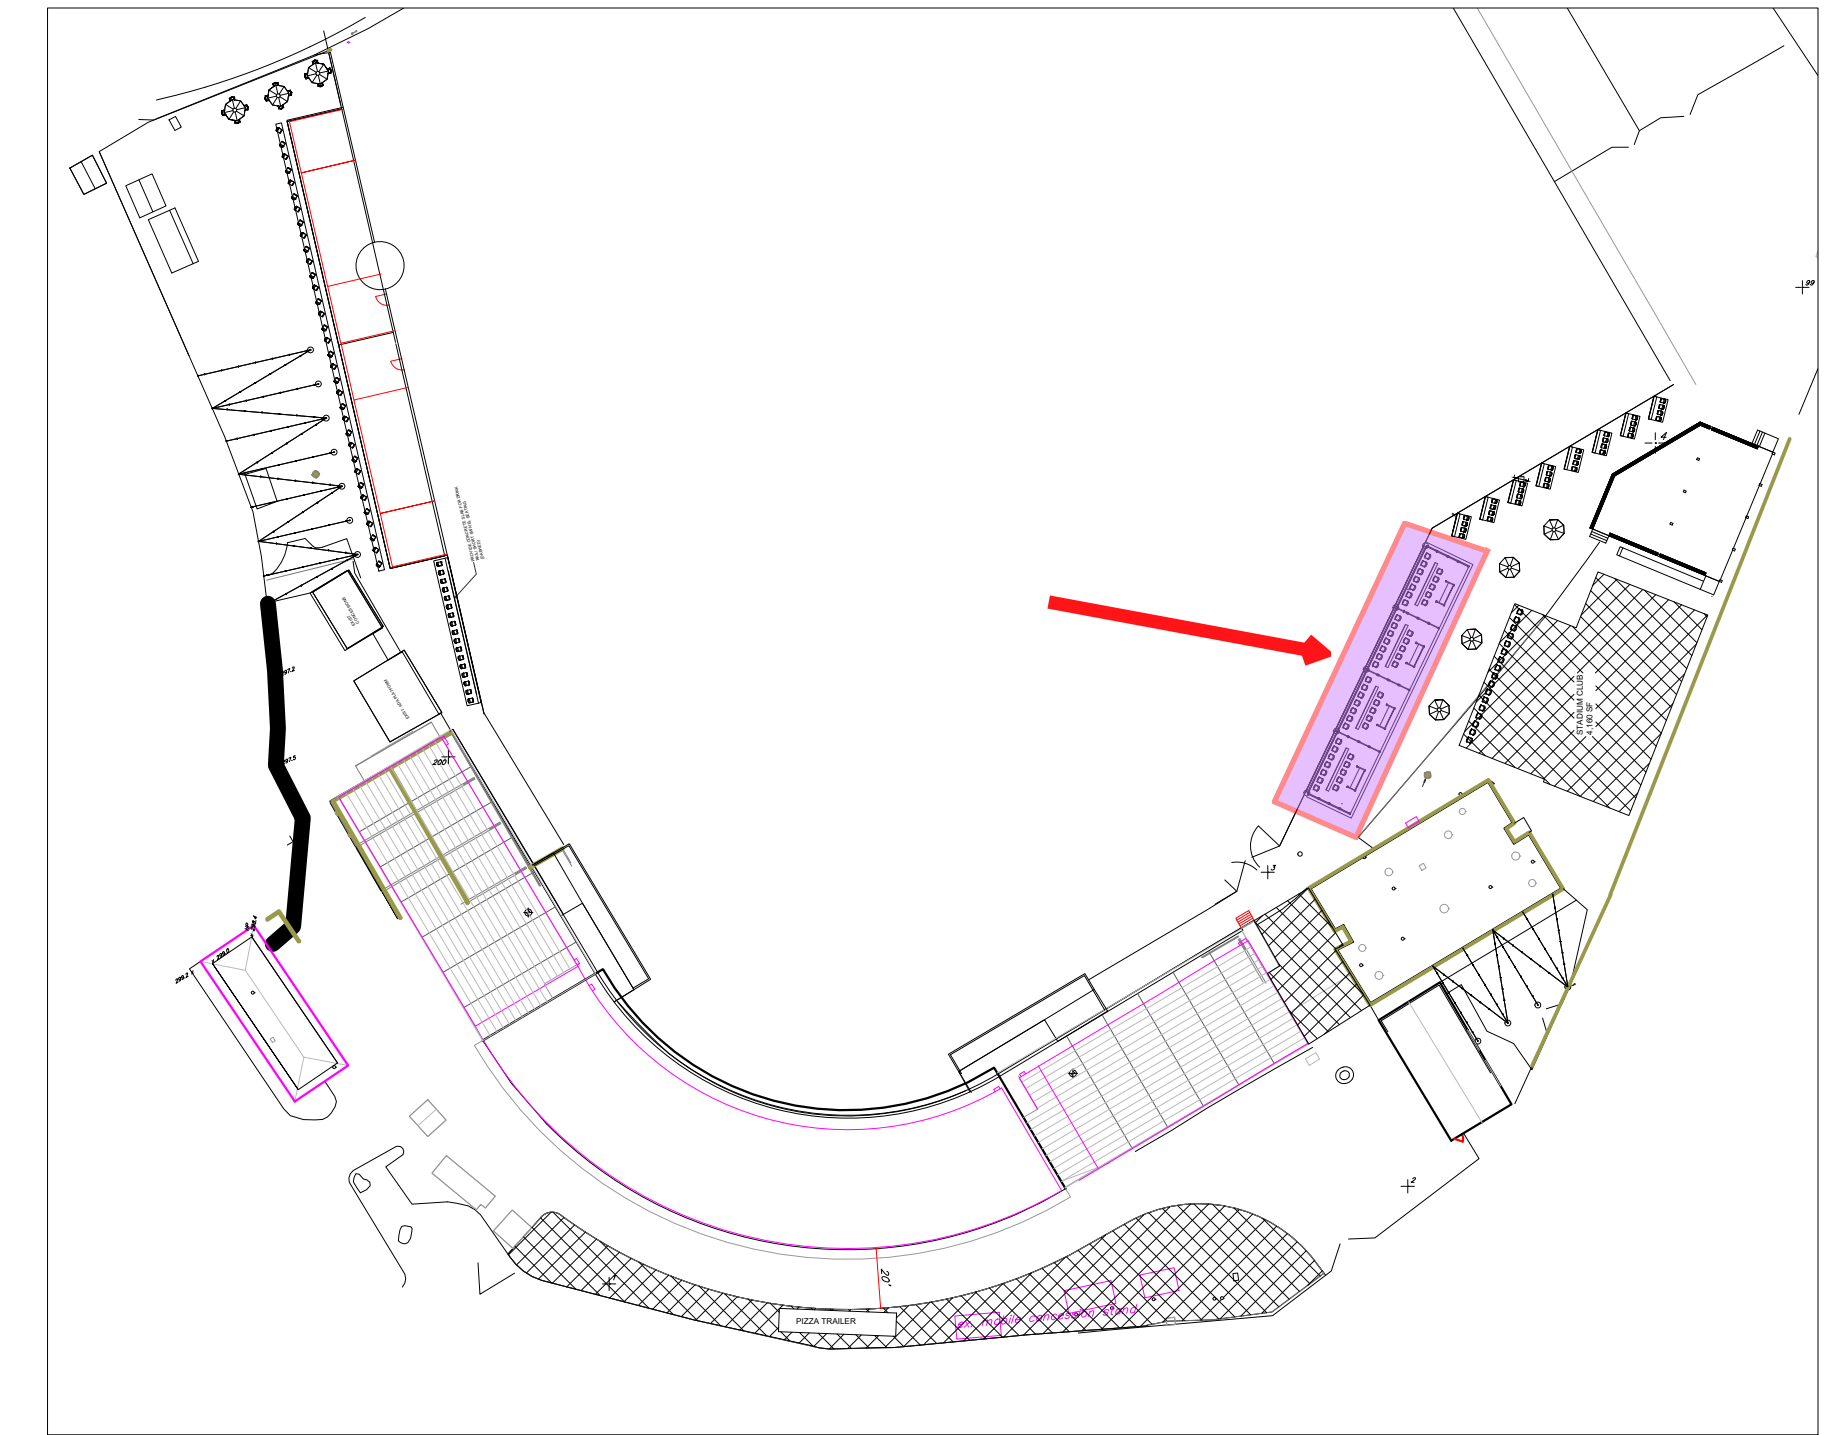

Proposed Awning/Tent Layout

Not to Scale

Project Location

Loge Box/Furniture Layout

1/4"=1'-0"