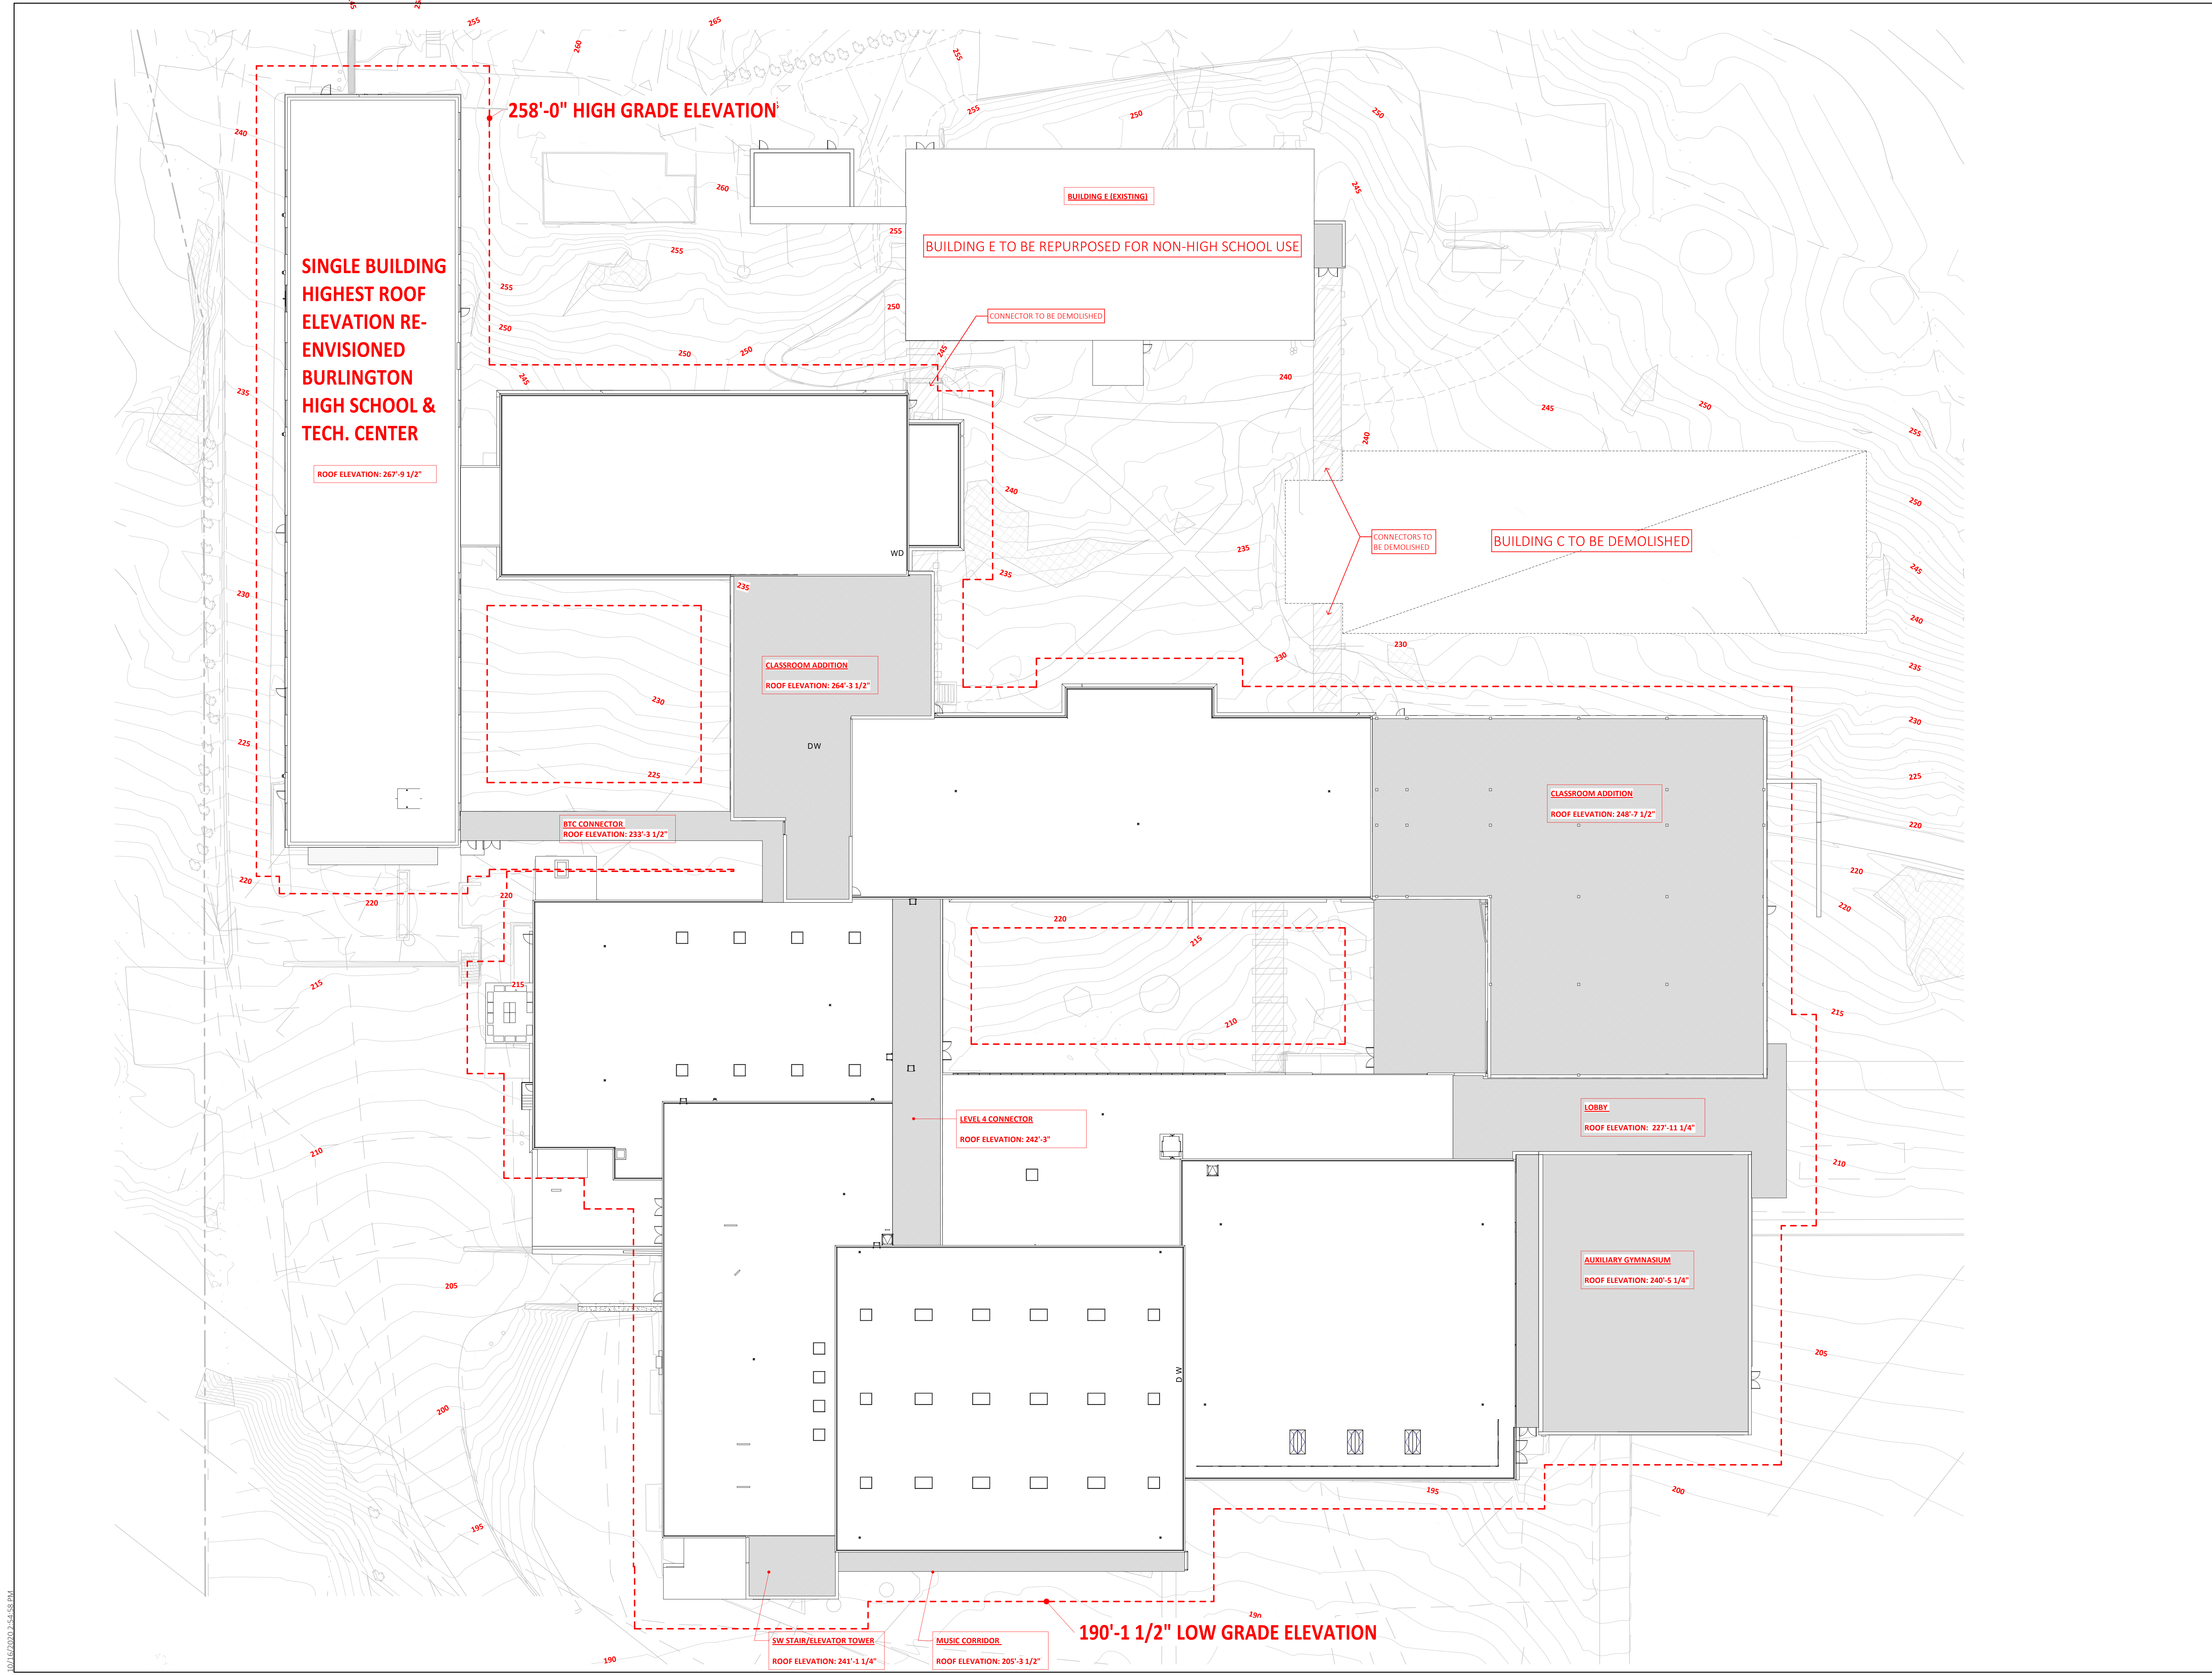

BURLINGTON HIGH SCHOOL

BURLINGTON, VERMONT

BLACK RIVER DESIGN
13 MAIN STREET
MONTPELIER, VERMONT 05602

REVISIONS

SCALE
1" = 20'-0"

DATE
10/16/2020

DRAWN BY
Author

CHECKED BY
Checker

A5.1

10/16/2020 2:51:58 PM