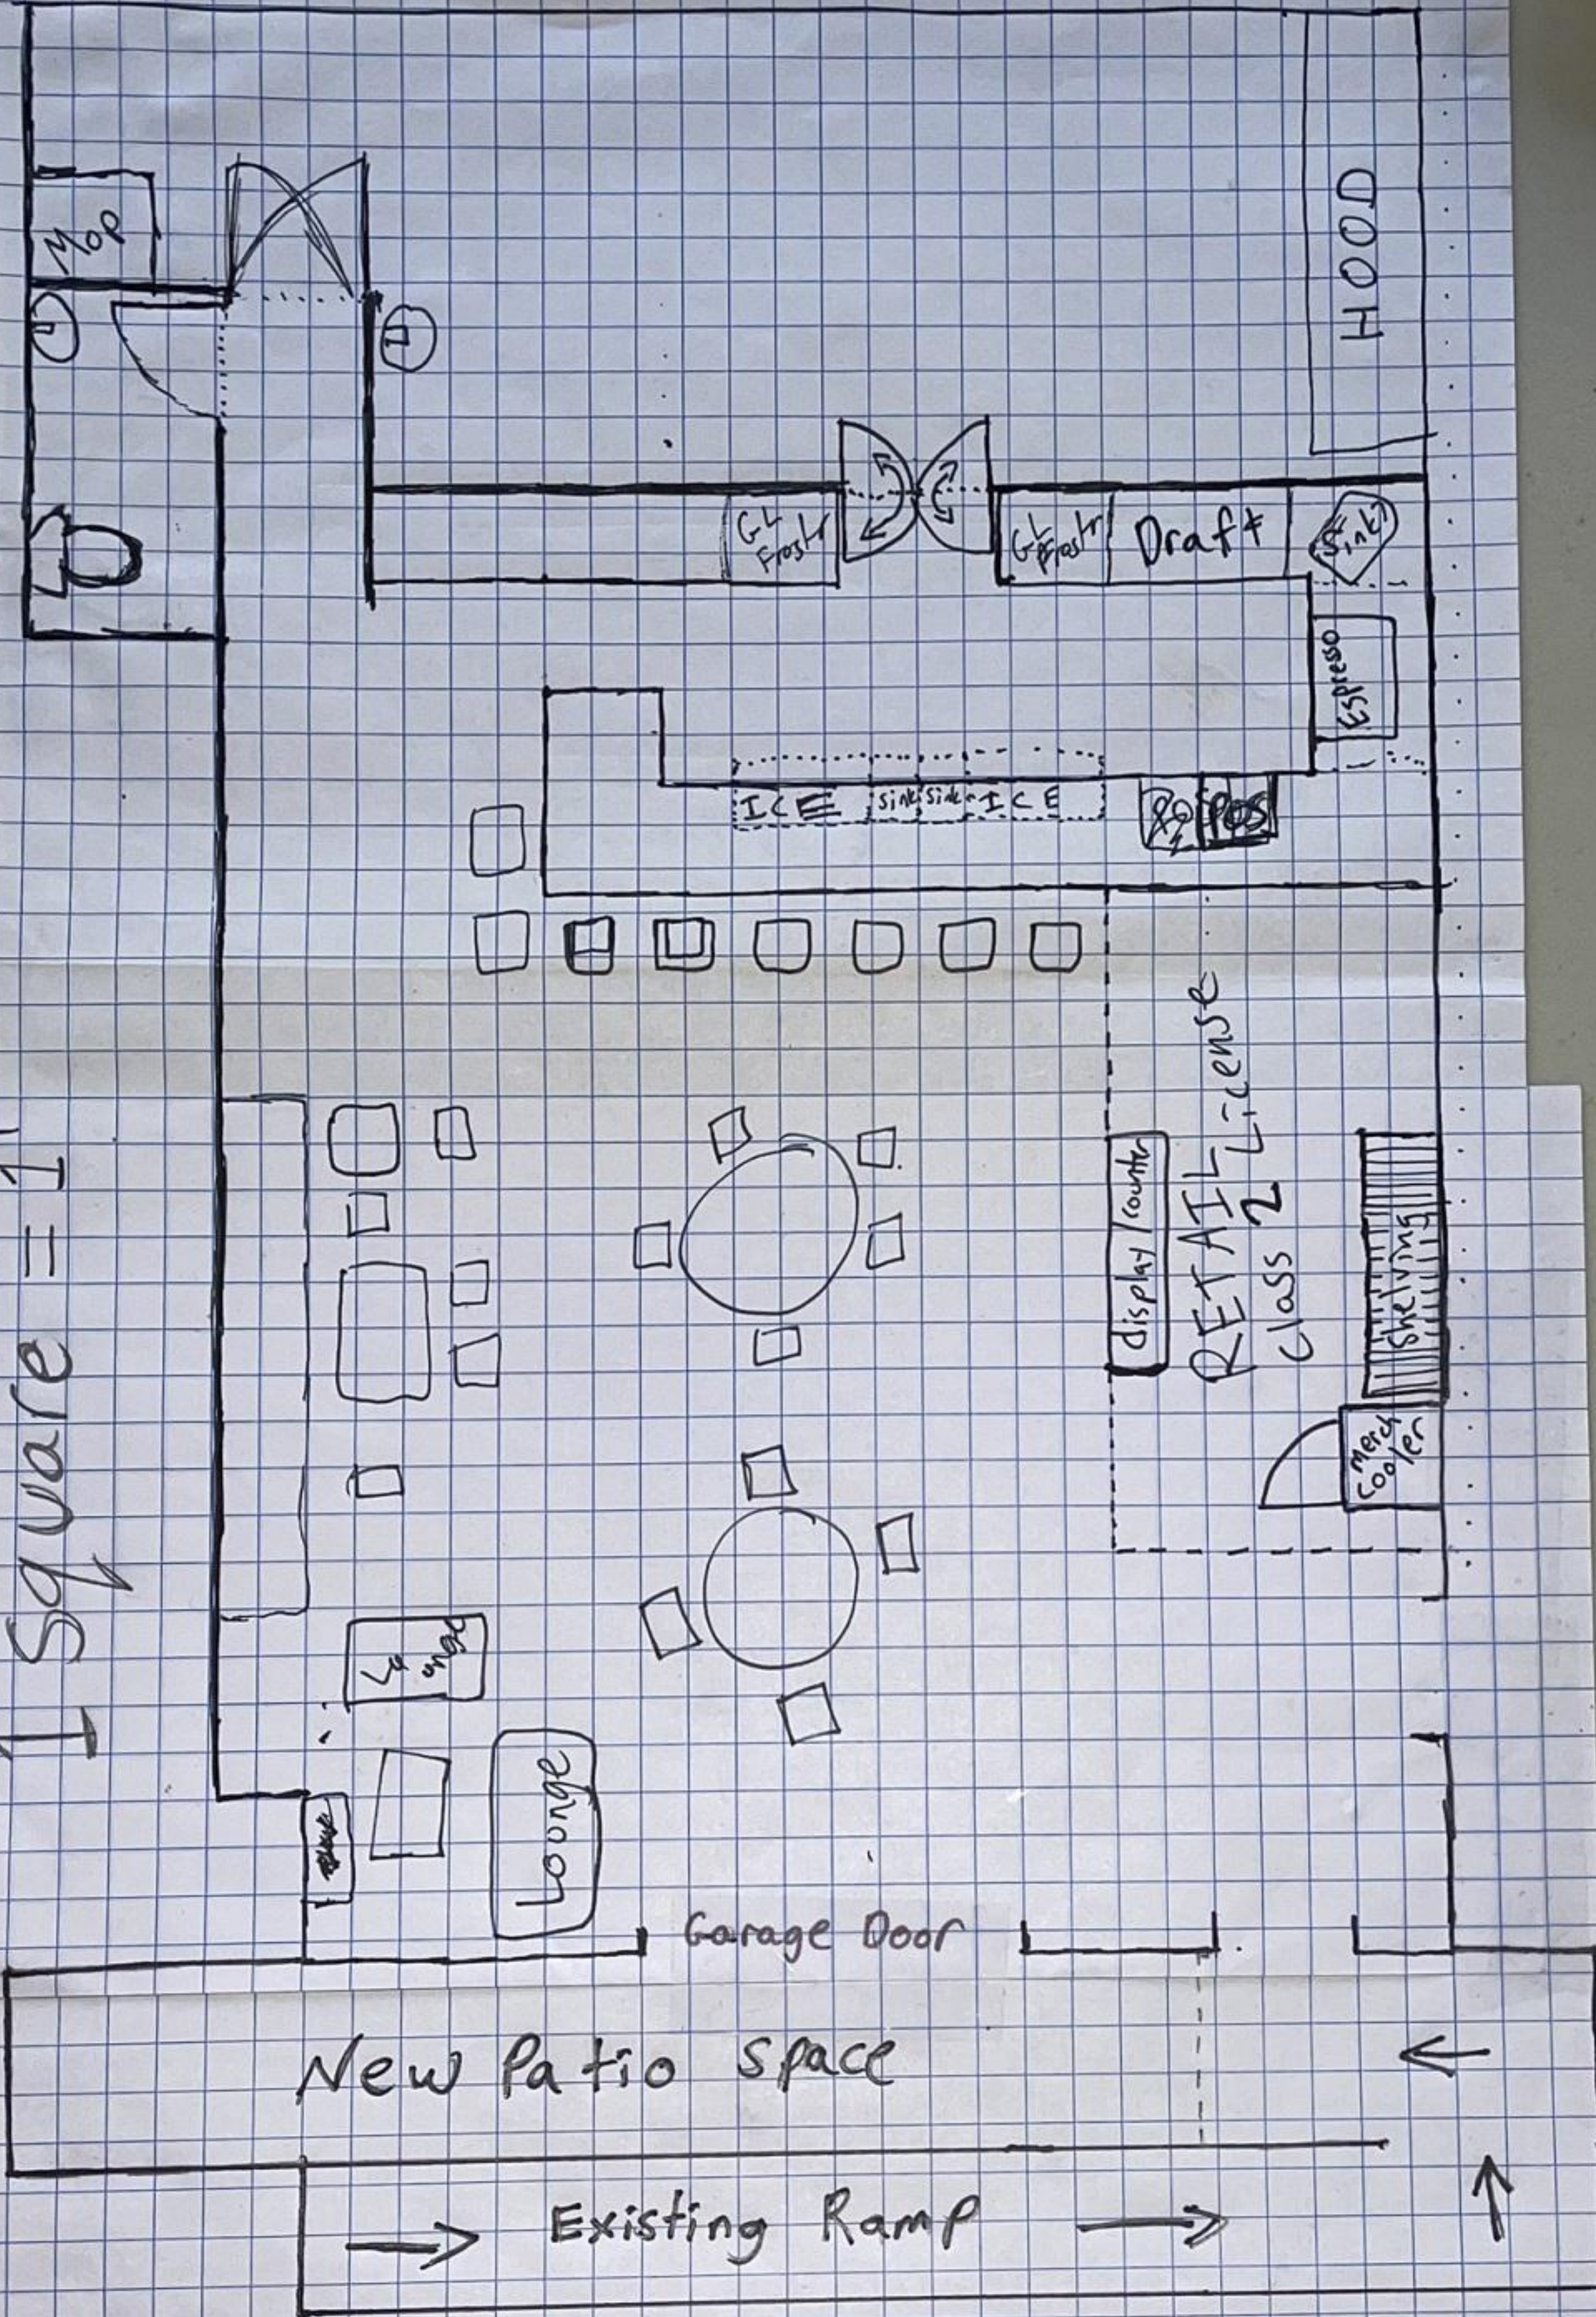

1 square = 1'

HOOD

GL Frost

GL Frost

Draft

SAF Sink

Espresso

SINK SIDE ICE

POS

TV

Lounge

Garage Door

display/counter

RETAIL License Class 2

Shelving

Merch Cooler

New Patio Space

Existing Ramp