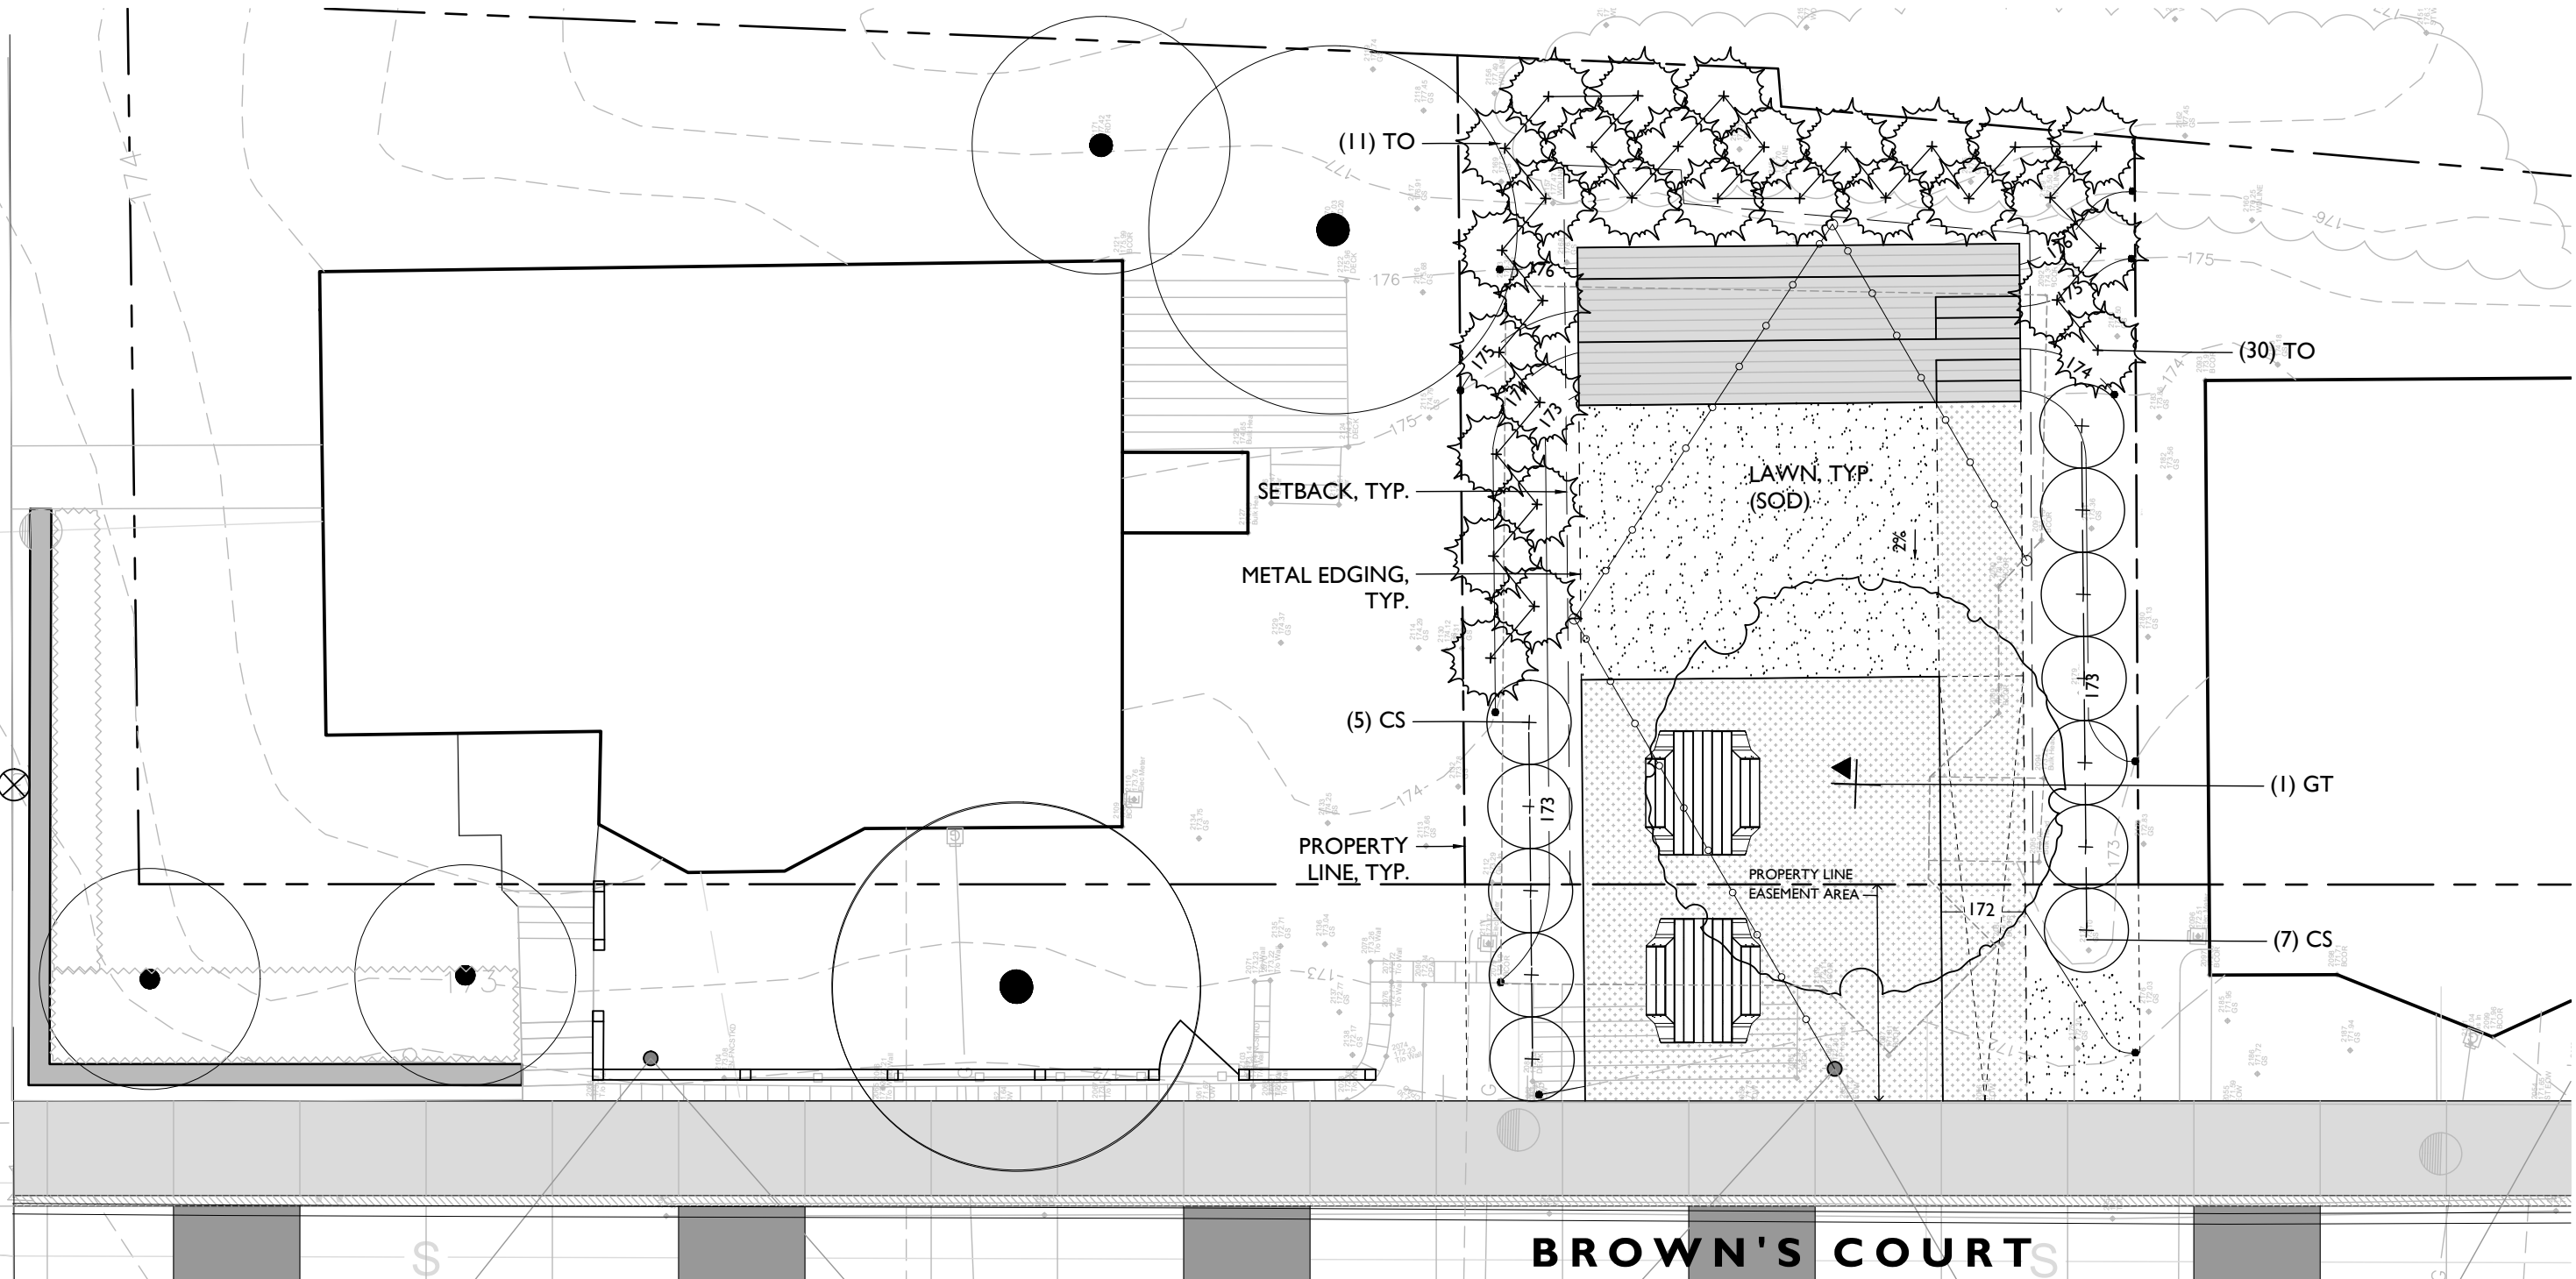

KING STREET

PLANT SCHEDULE

KEY	QTY.	SCIENTIFIC NAME	COMMON NAME	SIZE	SPACING
-----	------	-----------------	-------------	------	---------

TREES & SHRUBS

CS	12	Cornus stolonifera 'Farrow'	DWARF REDTWIG DOGWOOD	5 GAL.	4' O.C.
GT	1	Gleditsia tricanthos 'Shademaster'	THORNLESS HONEY LOCUST	3-3.5" CAL.	AS SHOWN
TO	30	Thuja occidentalis 'Emerald Green'	GREEN EMERALD ABORVITAE	6-8' HT	AS SHOWN