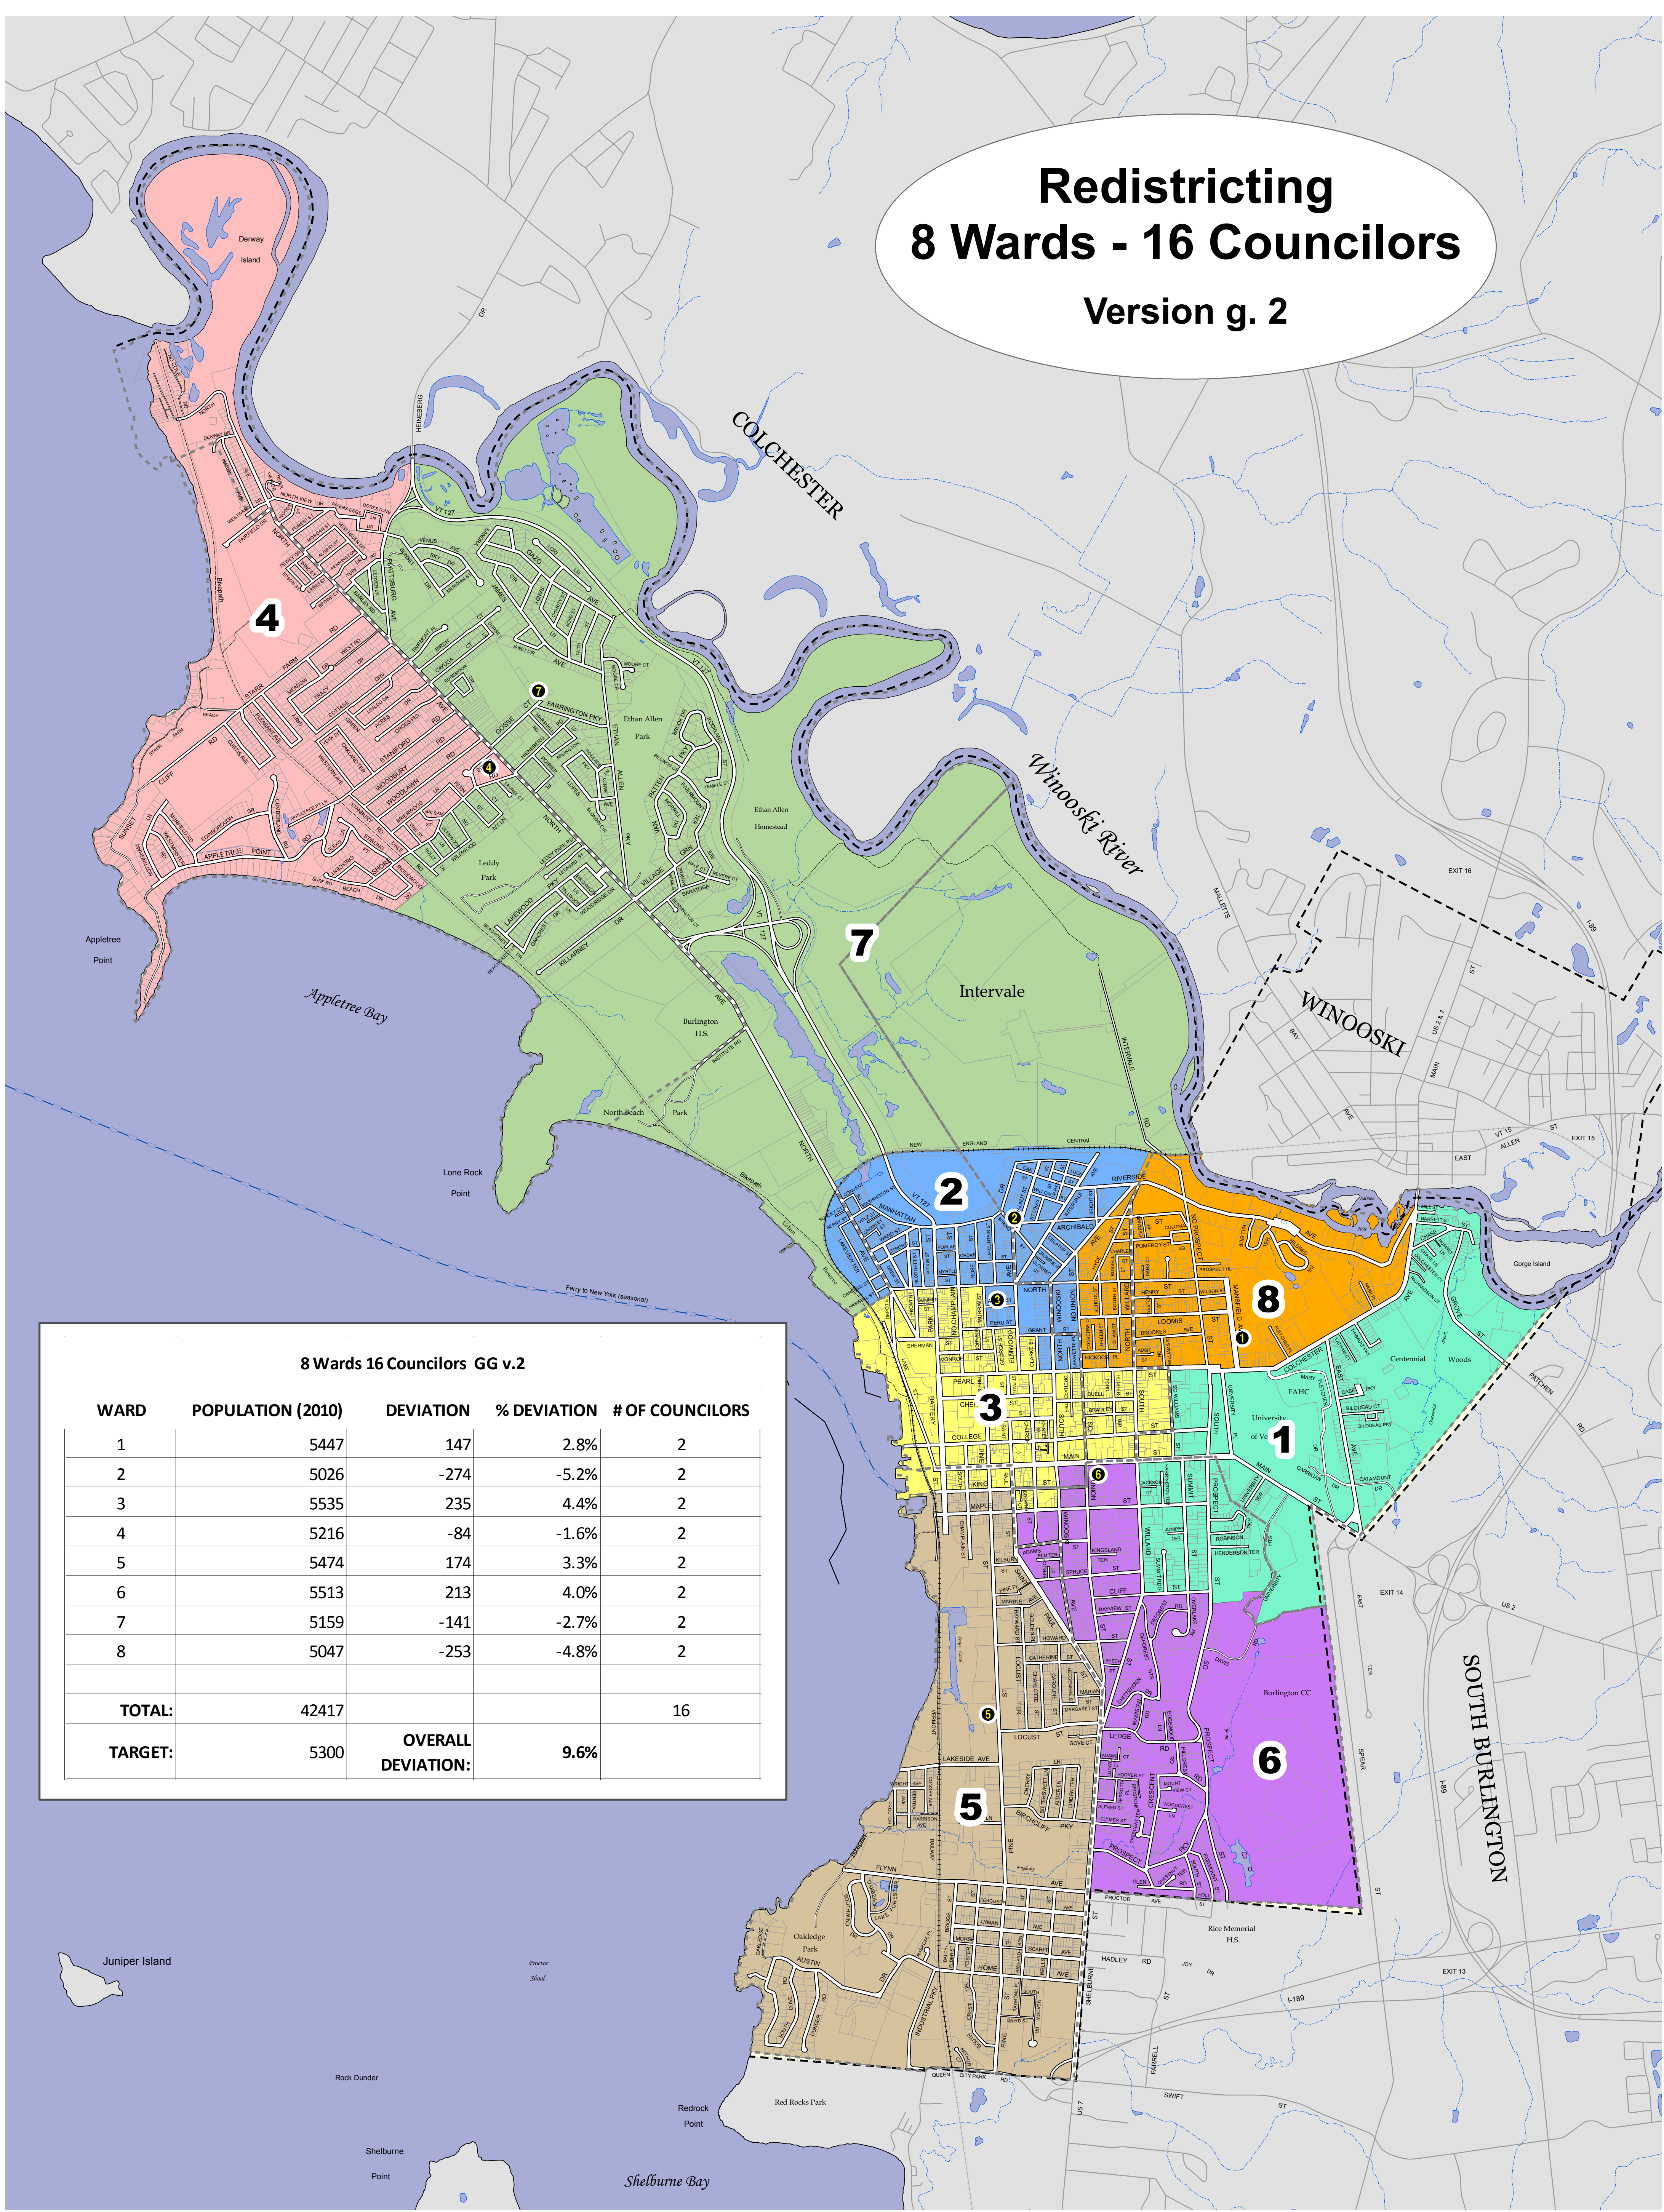

Redistricting 8 Wards - 16 Councilors

Version g. 2

8 Wards 16 Councilors GG v.2

WARD	POPULATION (2010)	DEVIATION	% DEVIATION	# OF COUNCILORS
1	5447	147	2.8%	2
2	5026	-274	-5.2%	2
3	5535	235	4.4%	2
4	5216	-84	-1.6%	2
5	5474	174	3.3%	2
6	5513	213	4.0%	2
7	5159	-141	-2.7%	2
8	5047	-253	-4.8%	2
TOTAL:	42417			16
TARGET:	5300	OVERALL DEVIATION:	9.6%	

Existing Ward Boundaries (1993)

Wards:

- 1
- 2
- 3
- 4
- 5
- 6
- 7
- 8

Polling Places:

- 1
- 2
- 3
- 4
- 5
- 6
- 7

City of Burlington GIS
<http://www.burlingtonvt.gov/>

Map Date: May 30, 2013
MXD Saved: 5/30/2013