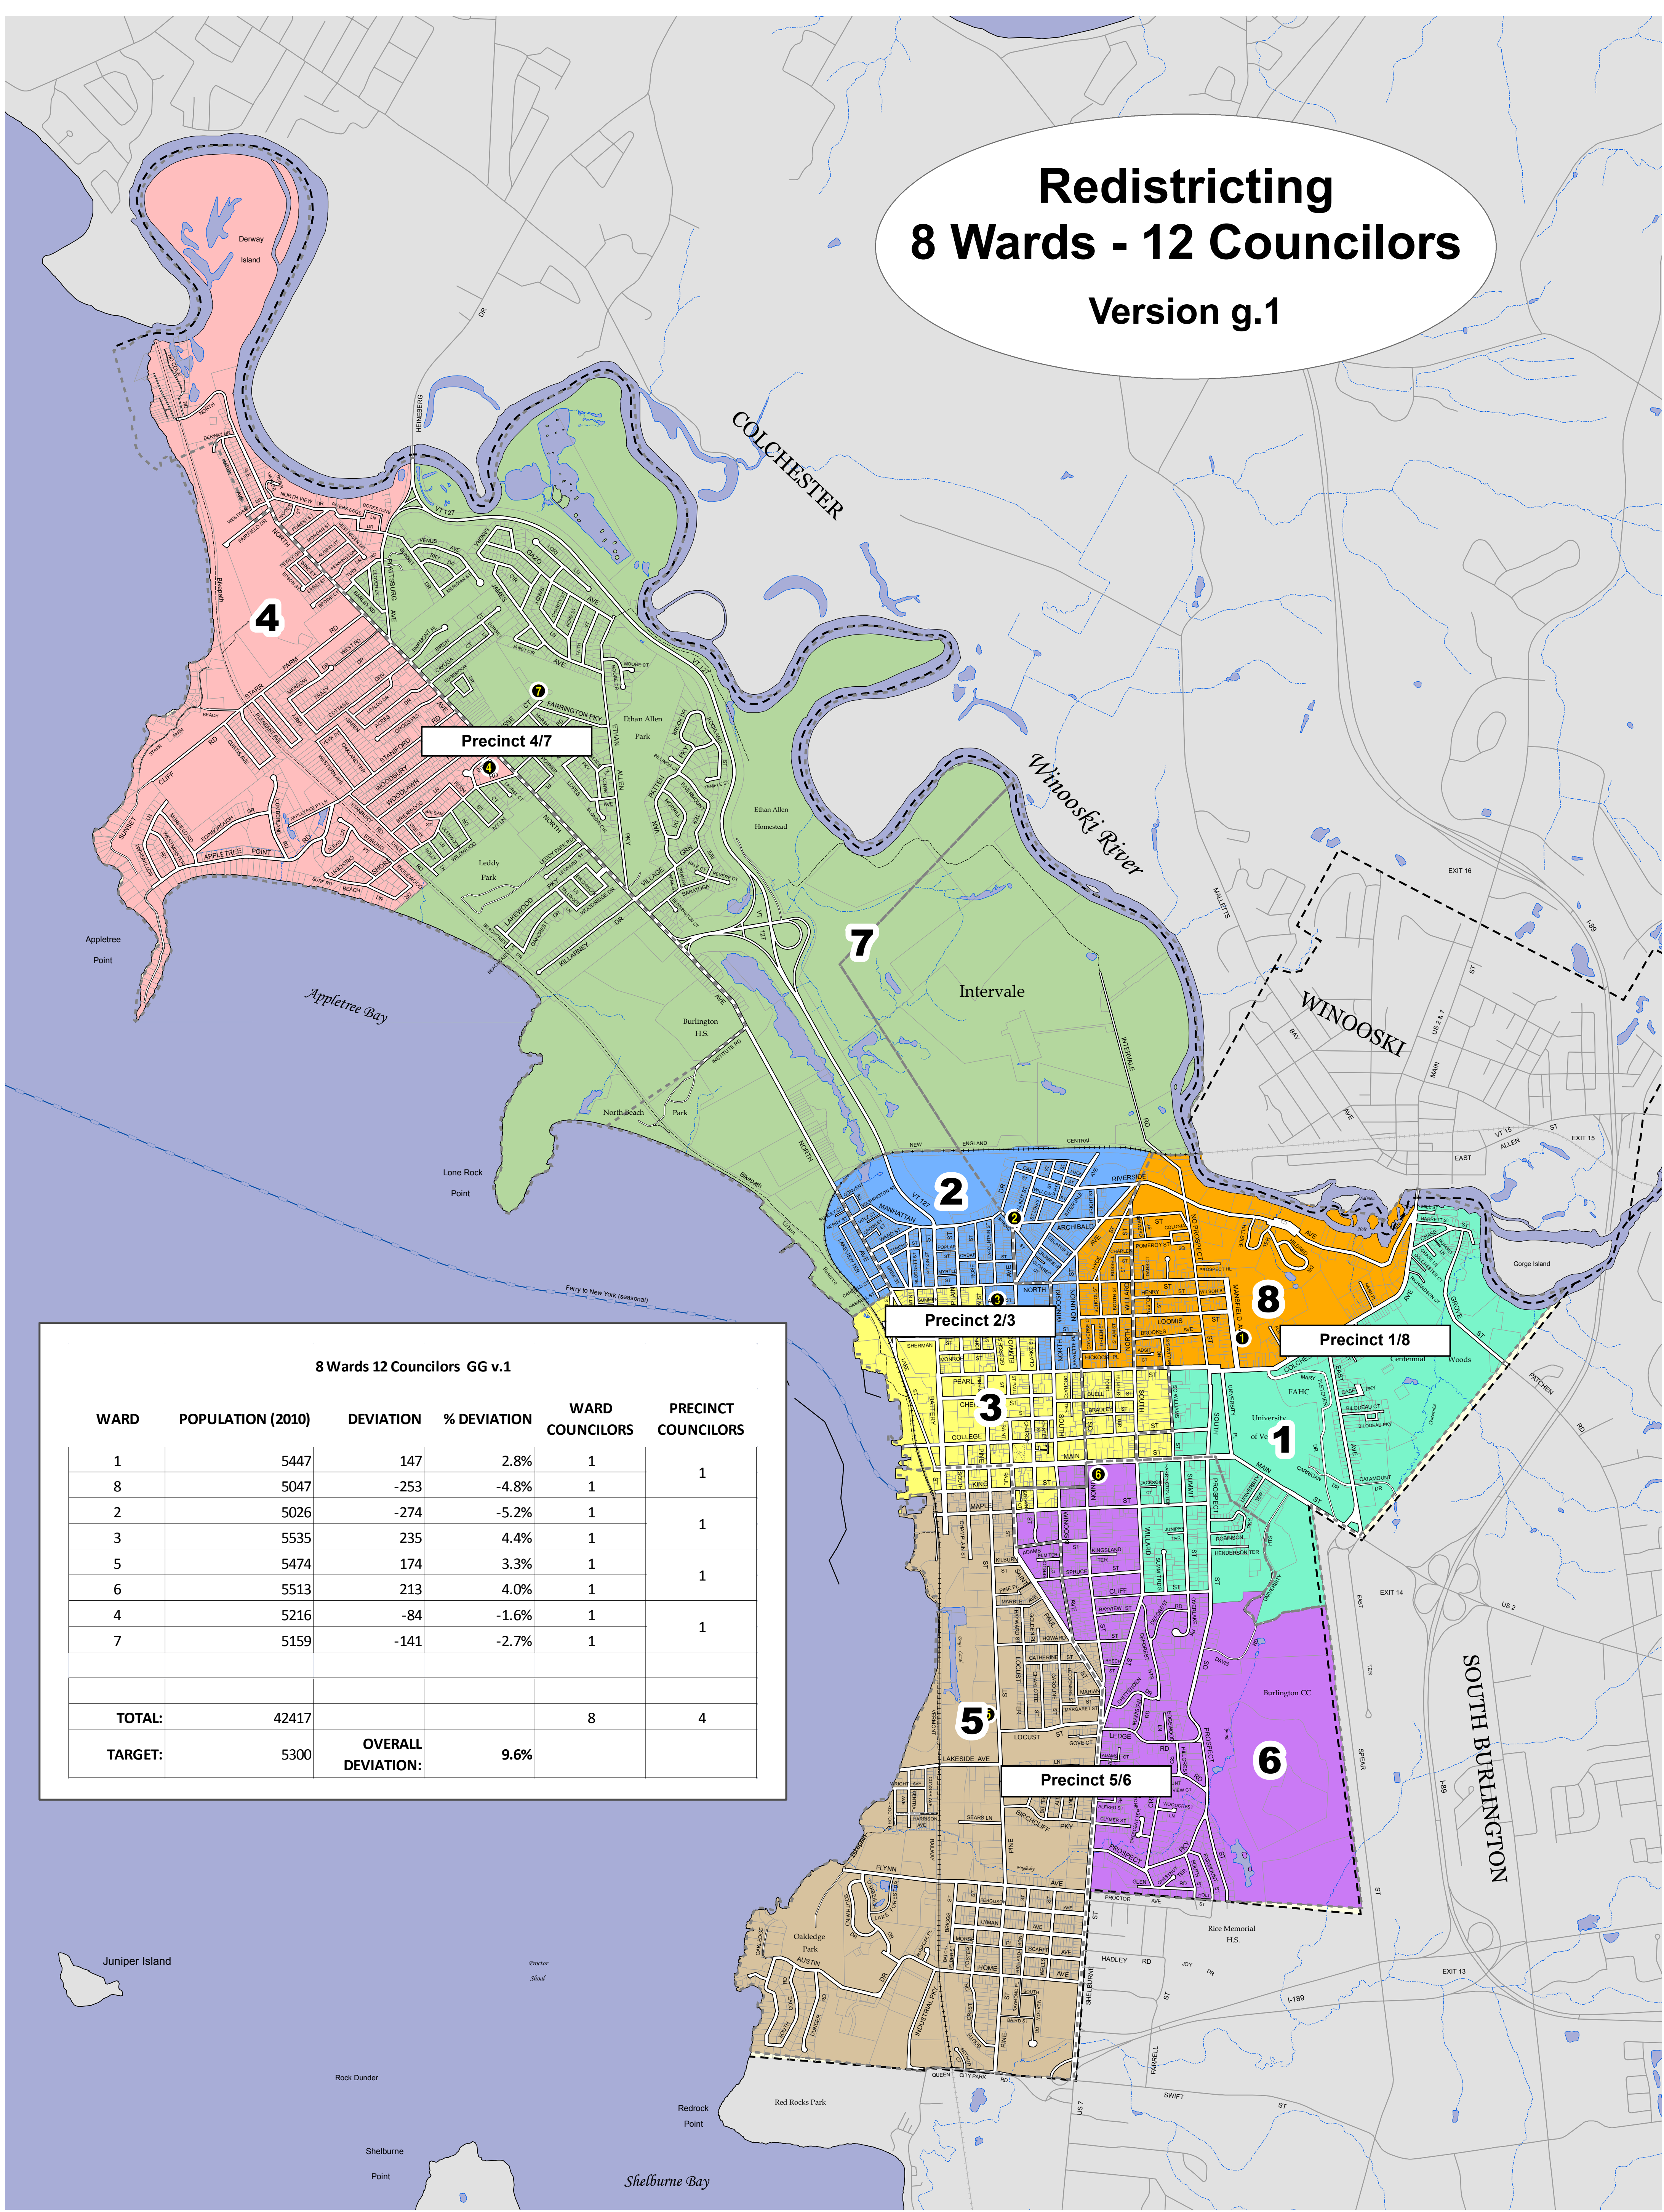

Redistricting 8 Wards - 12 Councilors

Version g.1

WARD	POPULATION (2010)	DEVIATION	% DEVIATION	WARD COUNCILORS	PRECINCT COUNCILORS
1	5447	147	2.8%	1	1
8	5047	-253	-4.8%	1	1
2	5026	-274	-5.2%	1	1
3	5535	235	4.4%	1	1
5	5474	174	3.3%	1	1
6	5513	213	4.0%	1	1
4	5216	-84	-1.6%	1	1
7	5159	-141	-2.7%	1	1
TOTAL:	42417			8	4
TARGET:	5300	OVERALL DEVIATION:	9.6%		

- Wards:**
- 1
 - 2
 - 3
 - 4
 - 5
 - 6
 - 7
 - 8
- Polling Places:**
- 1
 - 2
 - 3
 - 4
 - 5
 - 6
 - 7