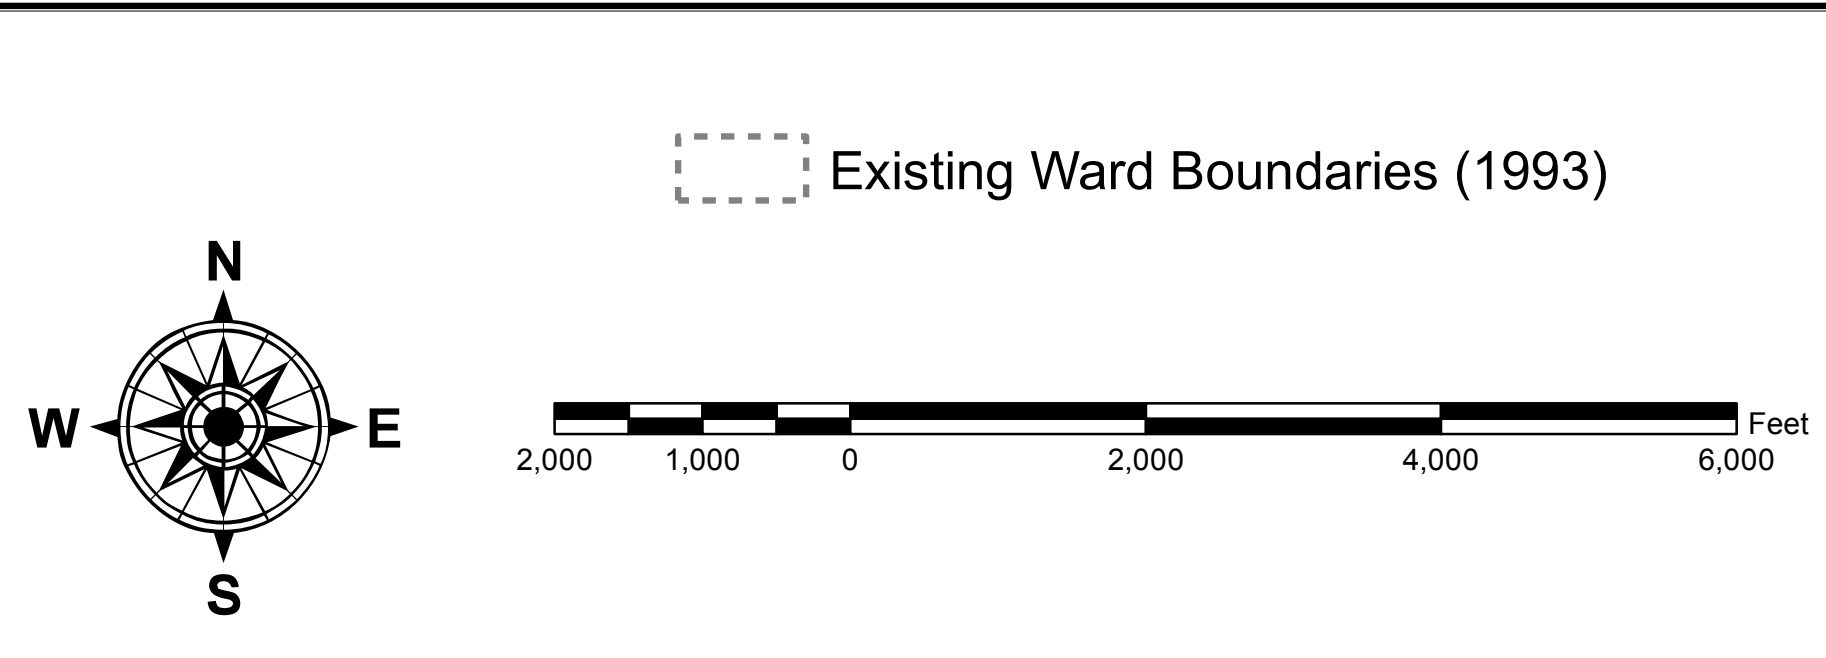

Redistricting 8 Wards - 12 Councilors

Version g.1

WARD	POPULATION (2010)	DEVIATION	% DEVIATION	WARD COUNCILORS	PRECINCT COUNCILORS
1	5447	147	2.8%	1	1
8	5047	-253	-4.8%	1	1
2	5026	-274	-5.2%	1	1
3	5535	235	4.4%	1	1
5	5474	174	3.3%	1	1
6	5513	213	4.0%	1	1
4	5216	-84	-1.6%	1	1
7	5159	-141	-2.7%	1	1
TOTAL:	42417			8	4
TARGET:	5300	OVERALL DEVIATION:	9.6%		

- Wards:**
- 1
 - 2
 - 3
 - 4
 - 5
 - 6
 - 7
 - 8
- Polling Places:**
- 1
 - 2
 - 3
 - 4
 - 5
 - 6
 - 7