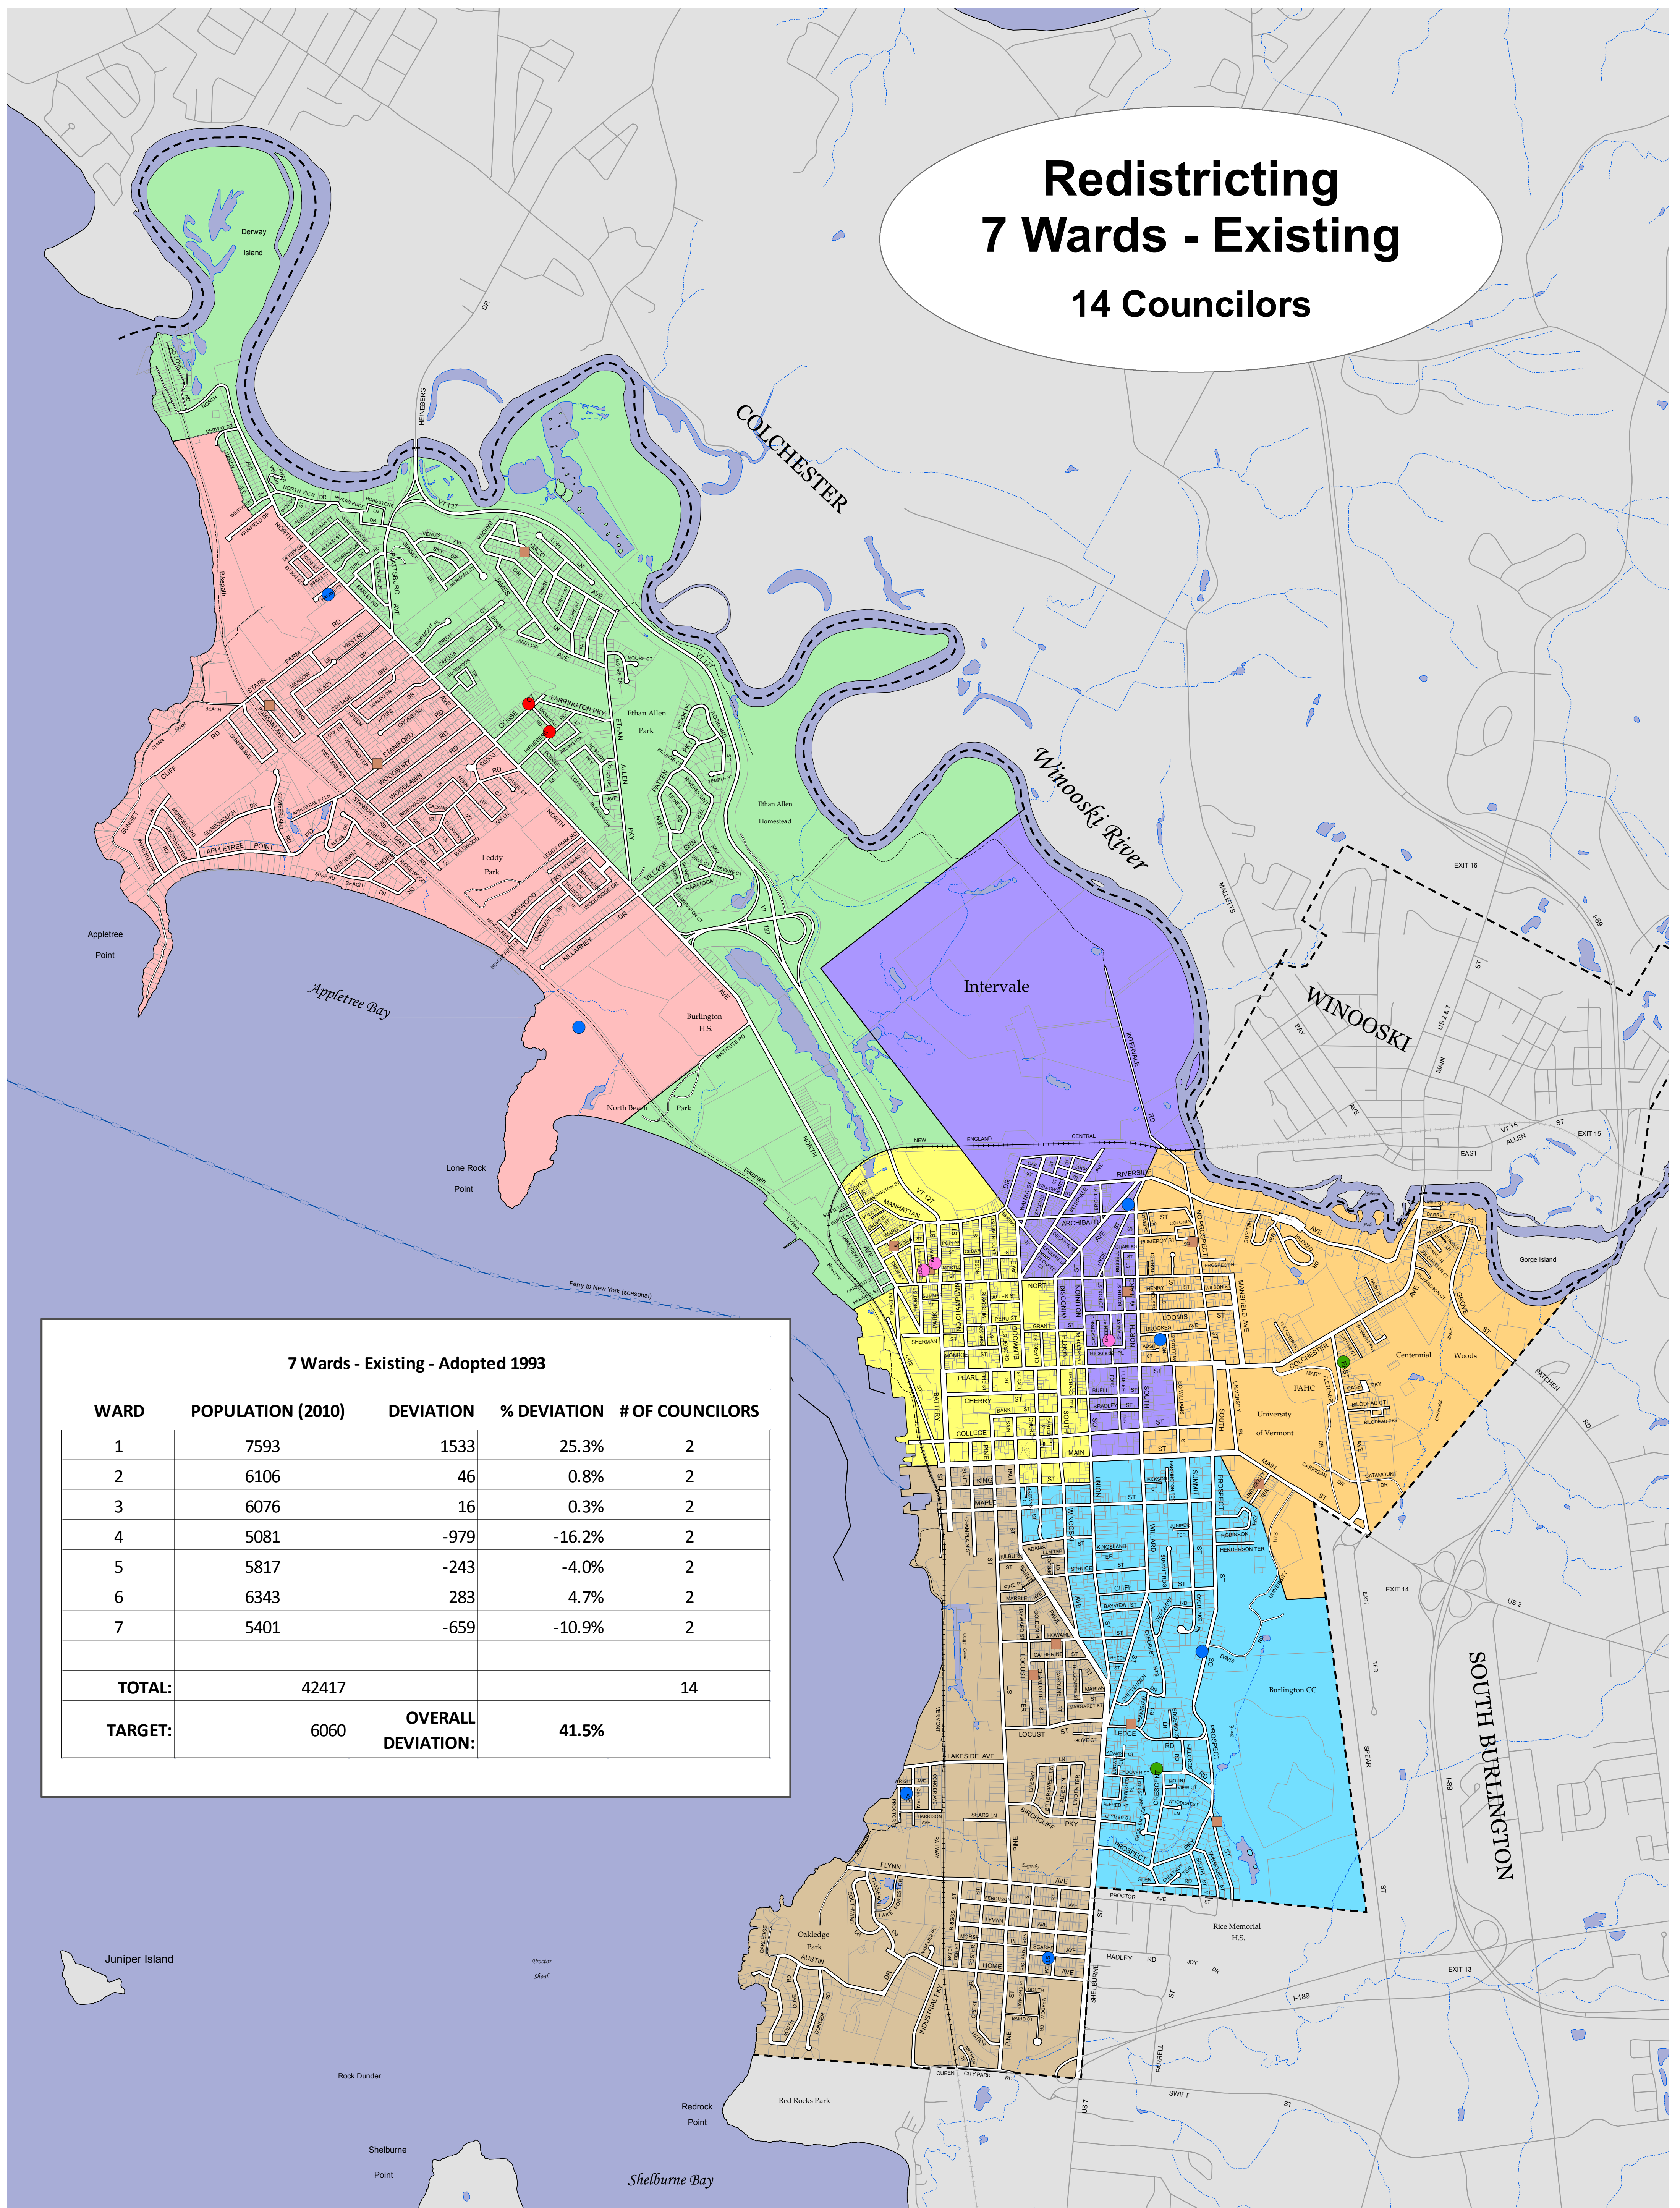

Redistricting 7 Wards - Existing

14 Councilors

7 Wards - Existing - Adopted 1993

WARD	POPULATION (2010)	DEVIATION	% DEVIATION	# OF COUNCILORS
1	7593	1533	25.3%	2
2	6106	46	0.8%	2
3	6076	16	0.3%	2
4	5081	-979	-16.2%	2
5	5817	-243	-4.0%	2
6	6343	283	4.7%	2
7	5401	-659	-10.9%	2
TOTAL:	42417			14
TARGET:	6060	OVERALL DEVIATION:	41.5%	

Legend - 7 Wards Existing

- 1 (Yellow)
- 2 (Purple)
- 3 (Light Yellow)
- 4 (Pink)
- 5 (Tan)
- 6 (Light Blue)
- 7 (Light Green)

City Council Members Party

- Democrat (Blue)
- Independent (Green)
- Progressive (Pink)
- Republican (Red)
- School Board Members (Brown)