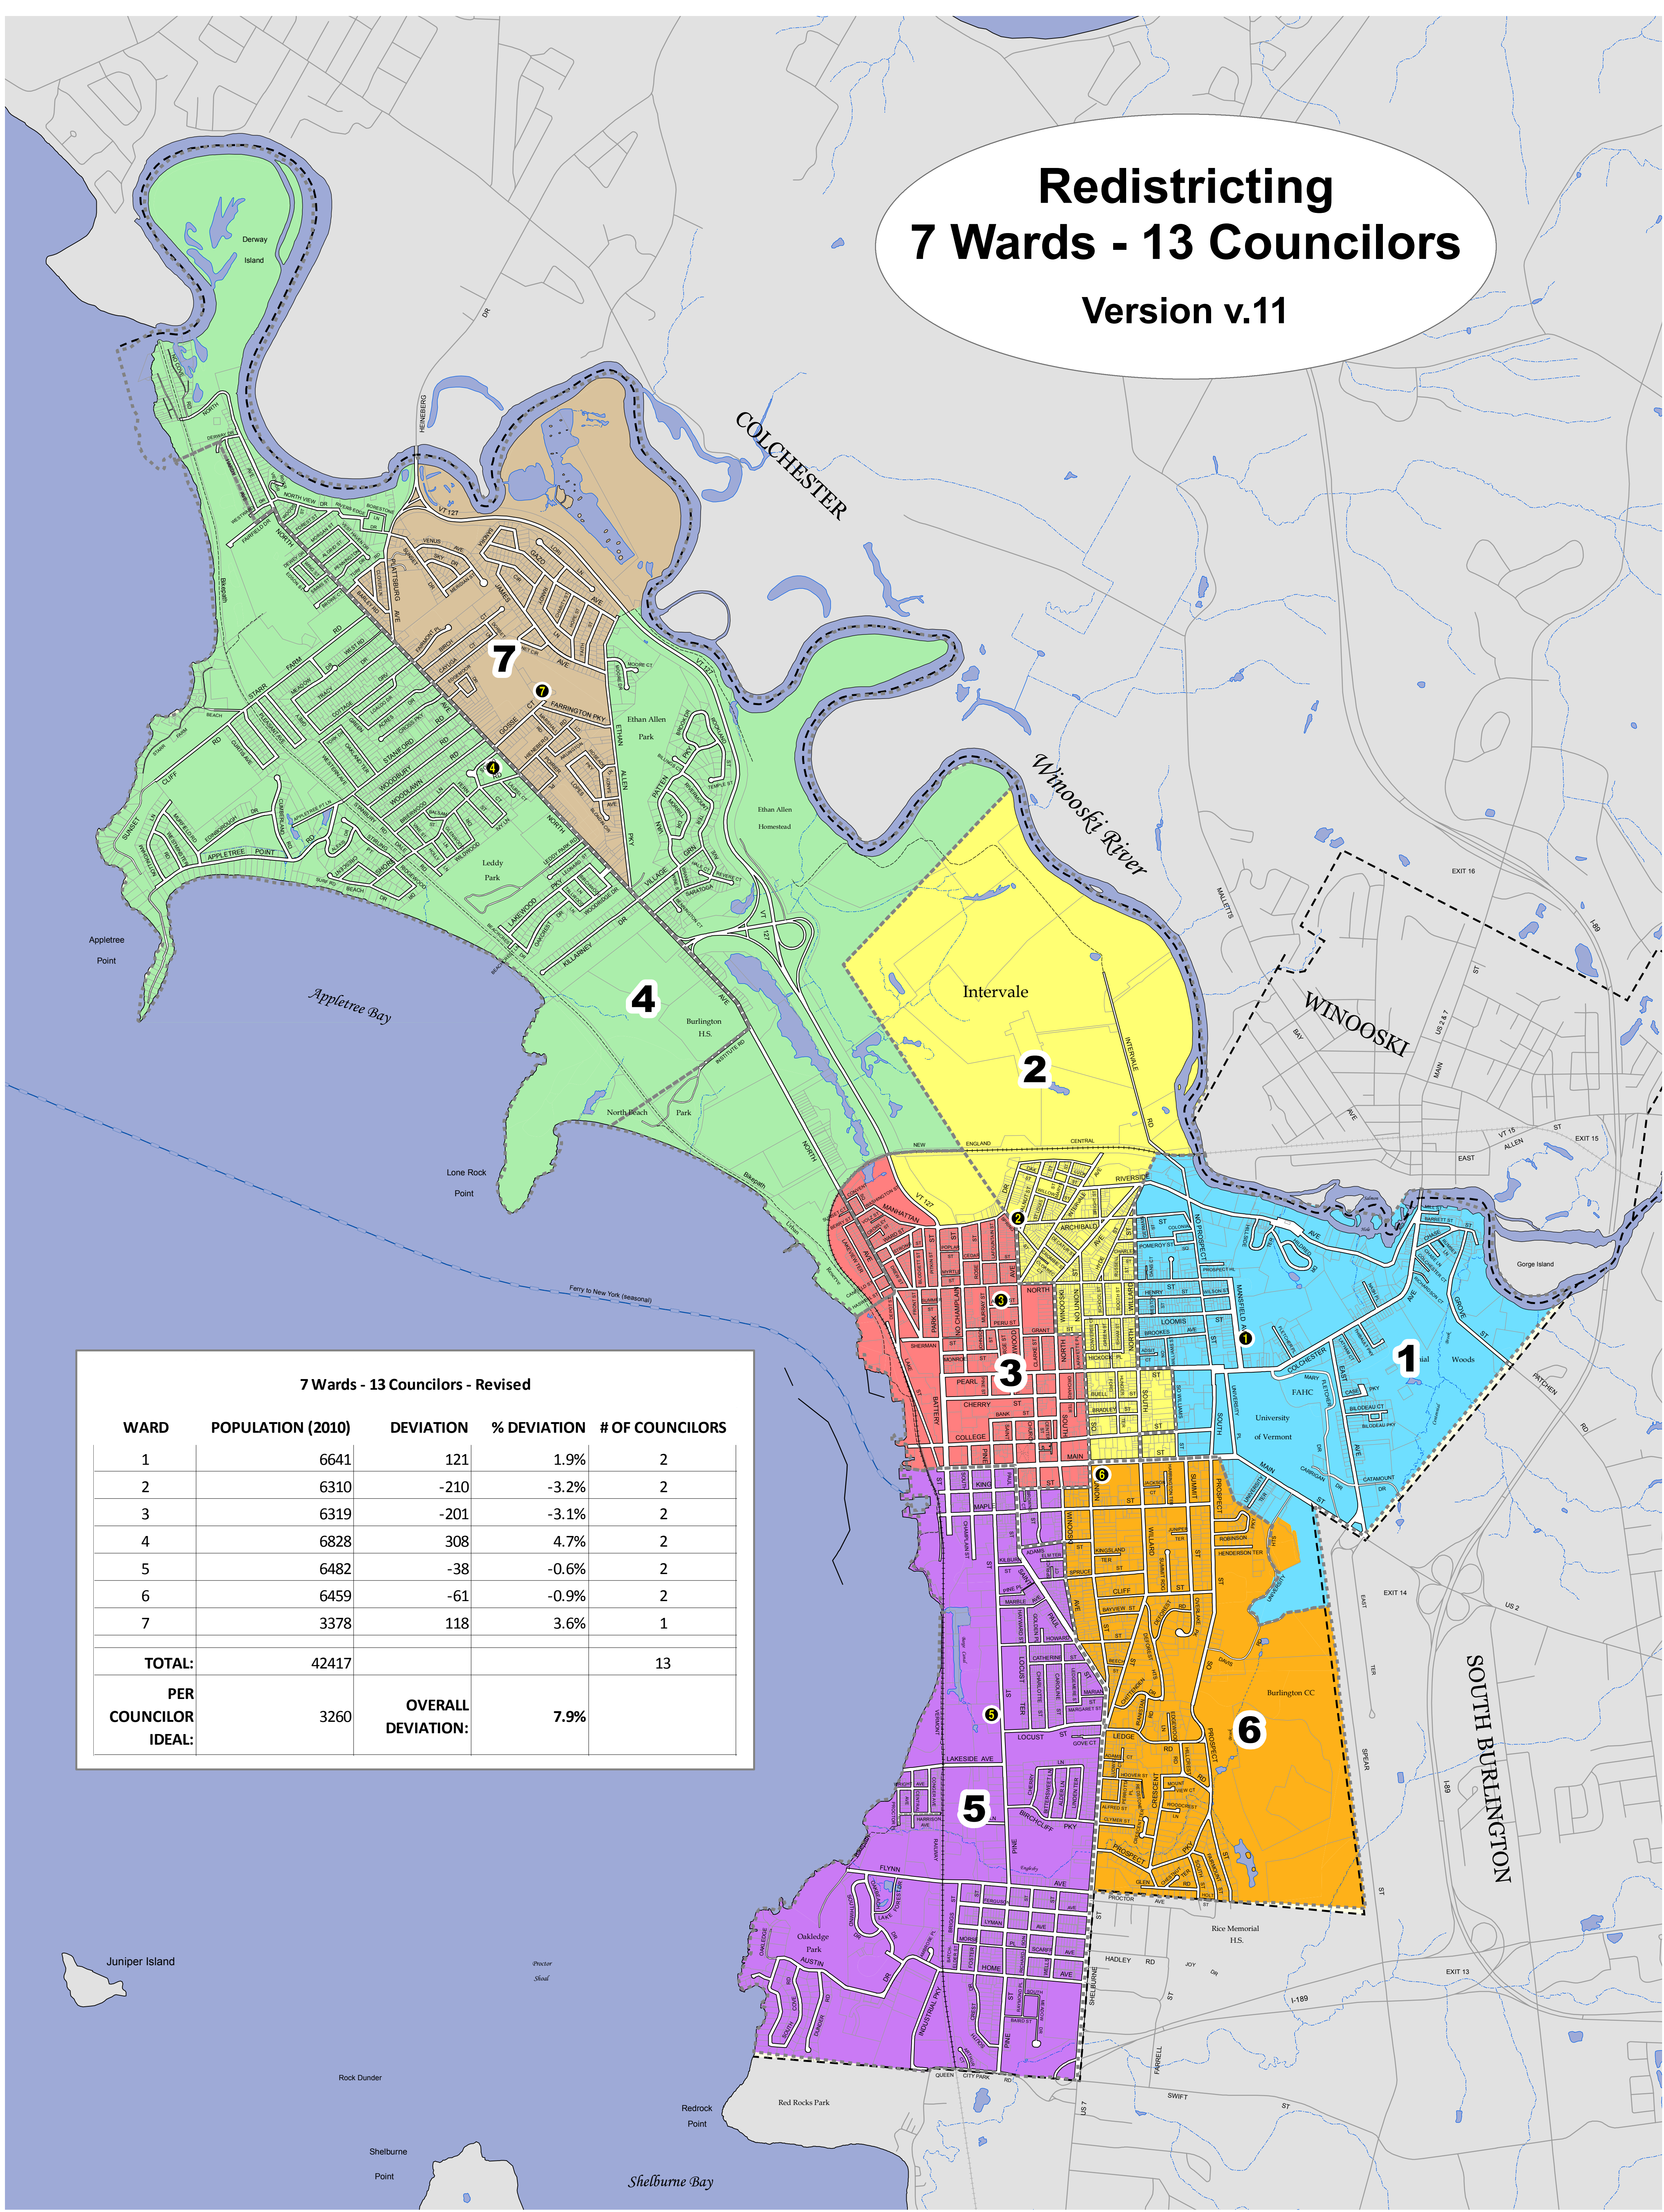

Redistricting 7 Wards - 13 Councilors

Version v.11

7 Wards - 13 Councilors - Revised					
WARD	POPULATION (2010)	DEVIATION	% DEVIATION	# OF COUNCILORS	
1	6641	121	1.9%	2	
2	6310	-210	-3.2%	2	
3	6319	-201	-3.1%	2	
4	6828	308	4.7%	2	
5	6482	-38	-0.6%	2	
6	6459	-61	-0.9%	2	
7	3378	118	3.6%	1	
TOTAL:	42417			13	
PER COUNCILOR IDEAL:	3260	OVERALL DEVIATION:	7.9%		

Existing 7 Wards

Ward (# Councilors)

- 1 (2)
- 2 (2)
- 3 (2)
- 4 (2)
- 5 (2)
- 6 (2)
- 7 (1)

Polling Places

- 1
- 2
- 3
- 4
- 5
- 6
- 7

City of Burlington GIS
<http://www.burlingtonvt.gov/>

Map Date: September 19, 2013
MXD Saved: 9/19/2013