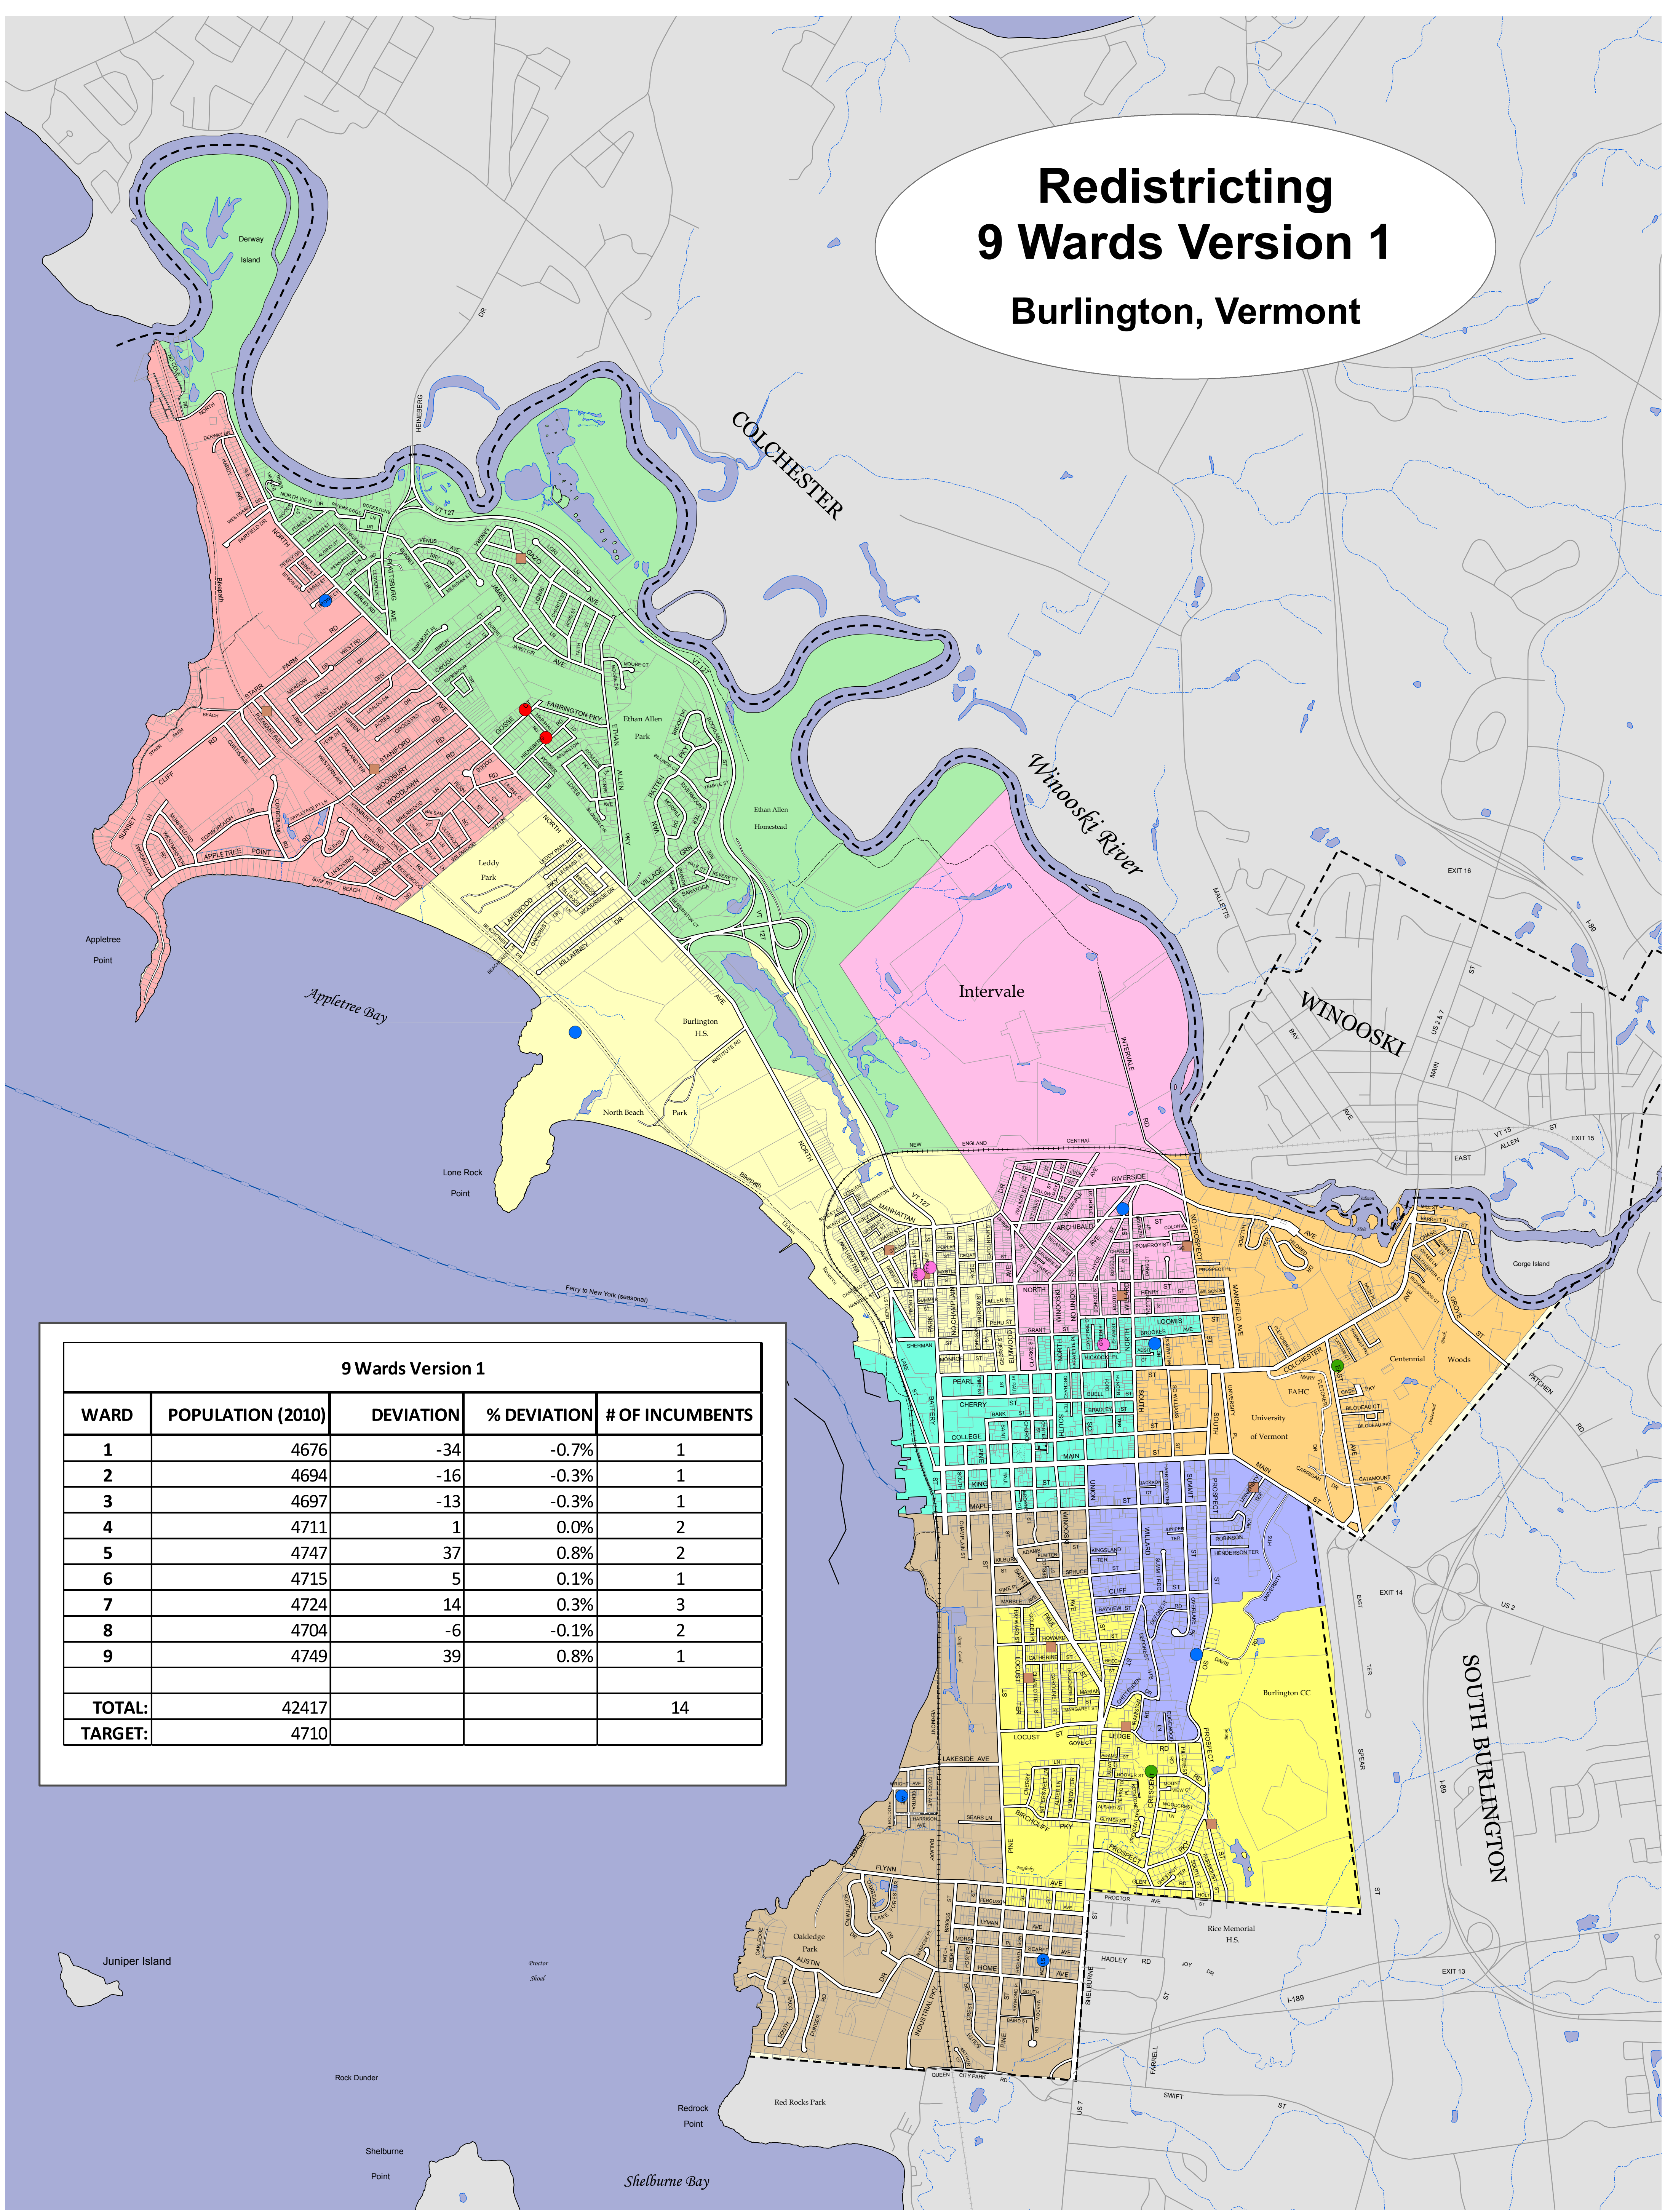

# Redistricting 9 Wards Version 1 Burlington, Vermont

9 Wards Version 1

WARD	POPULATION (2010)	DEVIATION	% DEVIATION	# OF INCUMBENTS
1	4676	-34	-0.7%	1
2	4694	-16	-0.3%	1
3	4697	-13	-0.3%	1
4	4711	1	0.0%	2
5	4747	37	0.8%	2
6	4715	5	0.1%	1
7	4724	14	0.3%	3
8	4704	-6	-0.1%	2
9	4749	39	0.8%	1
<b>TOTAL:</b>	<b>42417</b>			<b>14</b>
<b>TARGET:</b>	<b>4710</b>			

## Legend - 9 Ward Scenario

- Ward**
- 1 (Pink)
  - 2 (Light Blue)
  - 3 (Yellow)
  - 4 (Light Green)
  - 5 (Light Purple)
  - 6 (Light Orange)
  - 7 (Light Green)
  - 8 (Light Blue)
  - 9 (Light Pink)

## City Council Members

- Party**
- Democrat (Blue)
  - Independent (Green)
  - Progressive (Pink)
  - Republican (Red)
  - School Board Members (Brown)

City of Burlington GIS  
<http://www.burlingtonvt.gov/>

Map Date: October 18, 2012  
MXD Saved: 10/18/2012