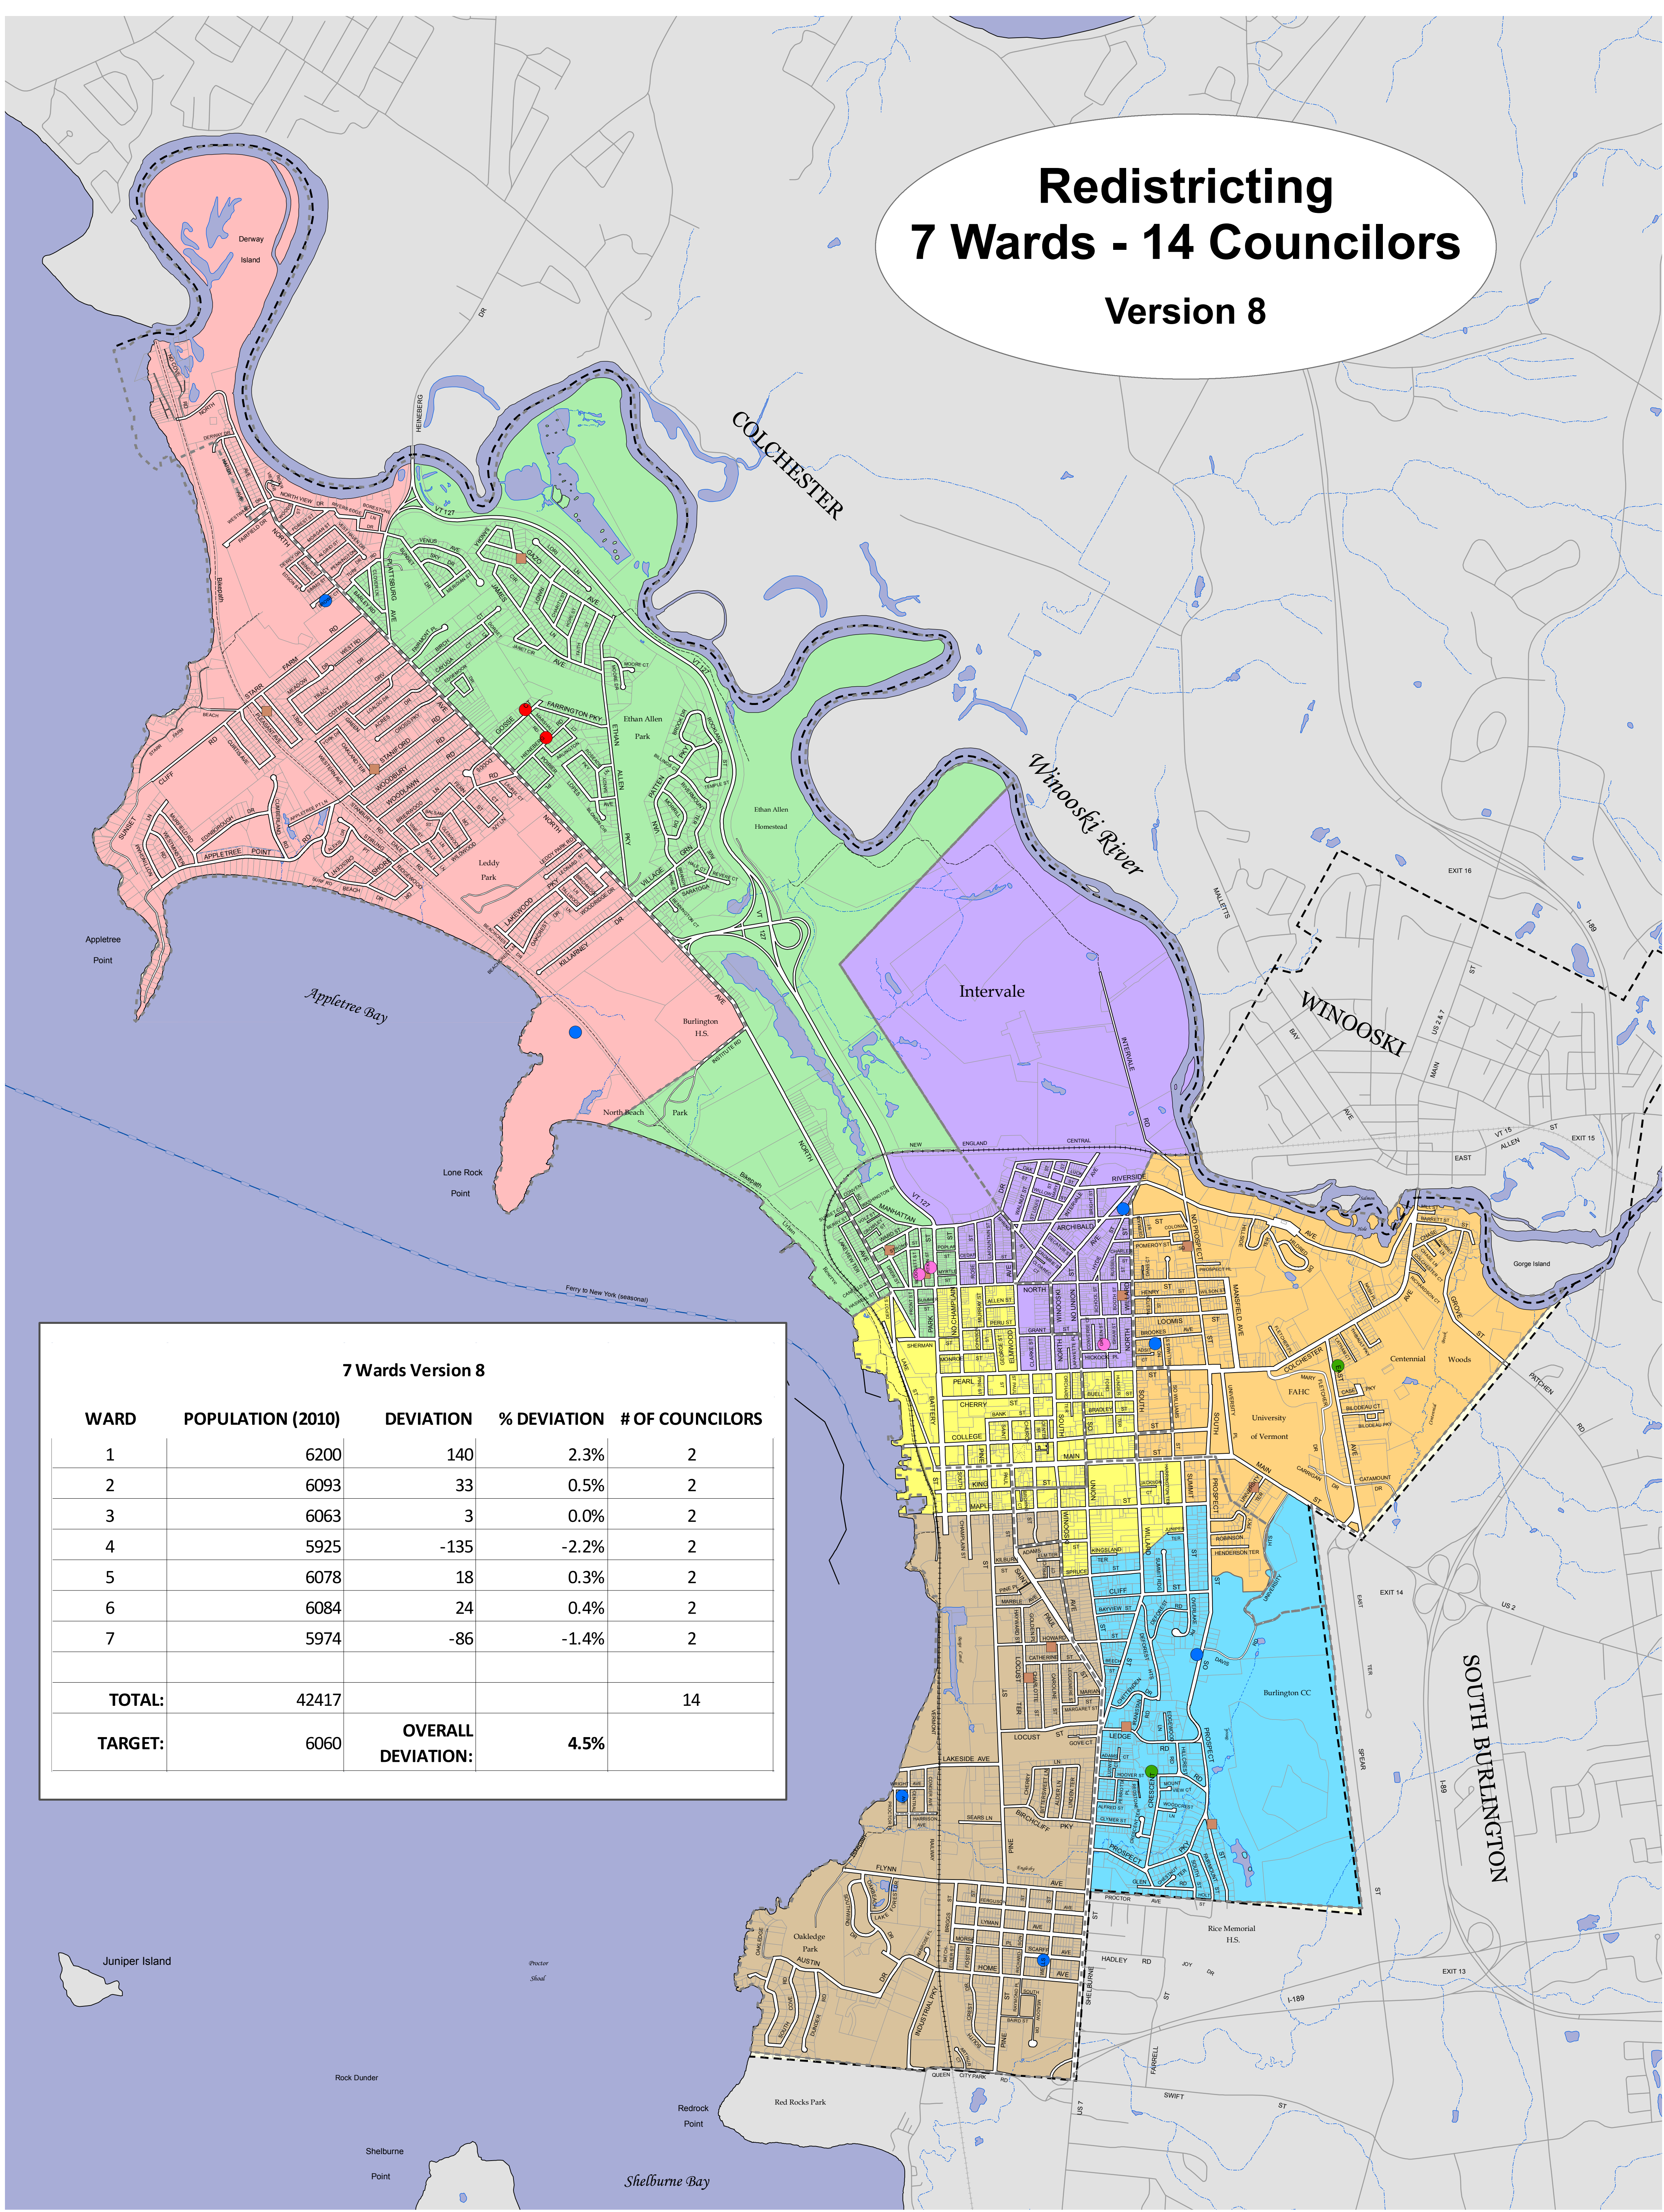

Redistricting 7 Wards - 14 Councilors

Version 8

WARD	POPULATION (2010)	DEVIATION	% DEVIATION	# OF COUNCILORS
1	6200	140	2.3%	2
2	6093	33	0.5%	2
3	6063	3	0.0%	2
4	5925	-135	-2.2%	2
5	6078	18	0.3%	2
6	6084	24	0.4%	2
7	5974	-86	-1.4%	2
TOTAL:	42417			14
TARGET:	6060	OVERALL DEVIATION:	4.5%	

Existing Ward Boundaries (1993)

Legend - 7 Ward Plan

Ward (# Councilors)

- 1 (2)
- 2 (2)
- 3 (2)
- 4 (2)
- 5 (2)
- 6 (2)
- 7 (2)

City Council Members Party

- Democrat
- Independent
- Progressive
- Republican
- School Board Members