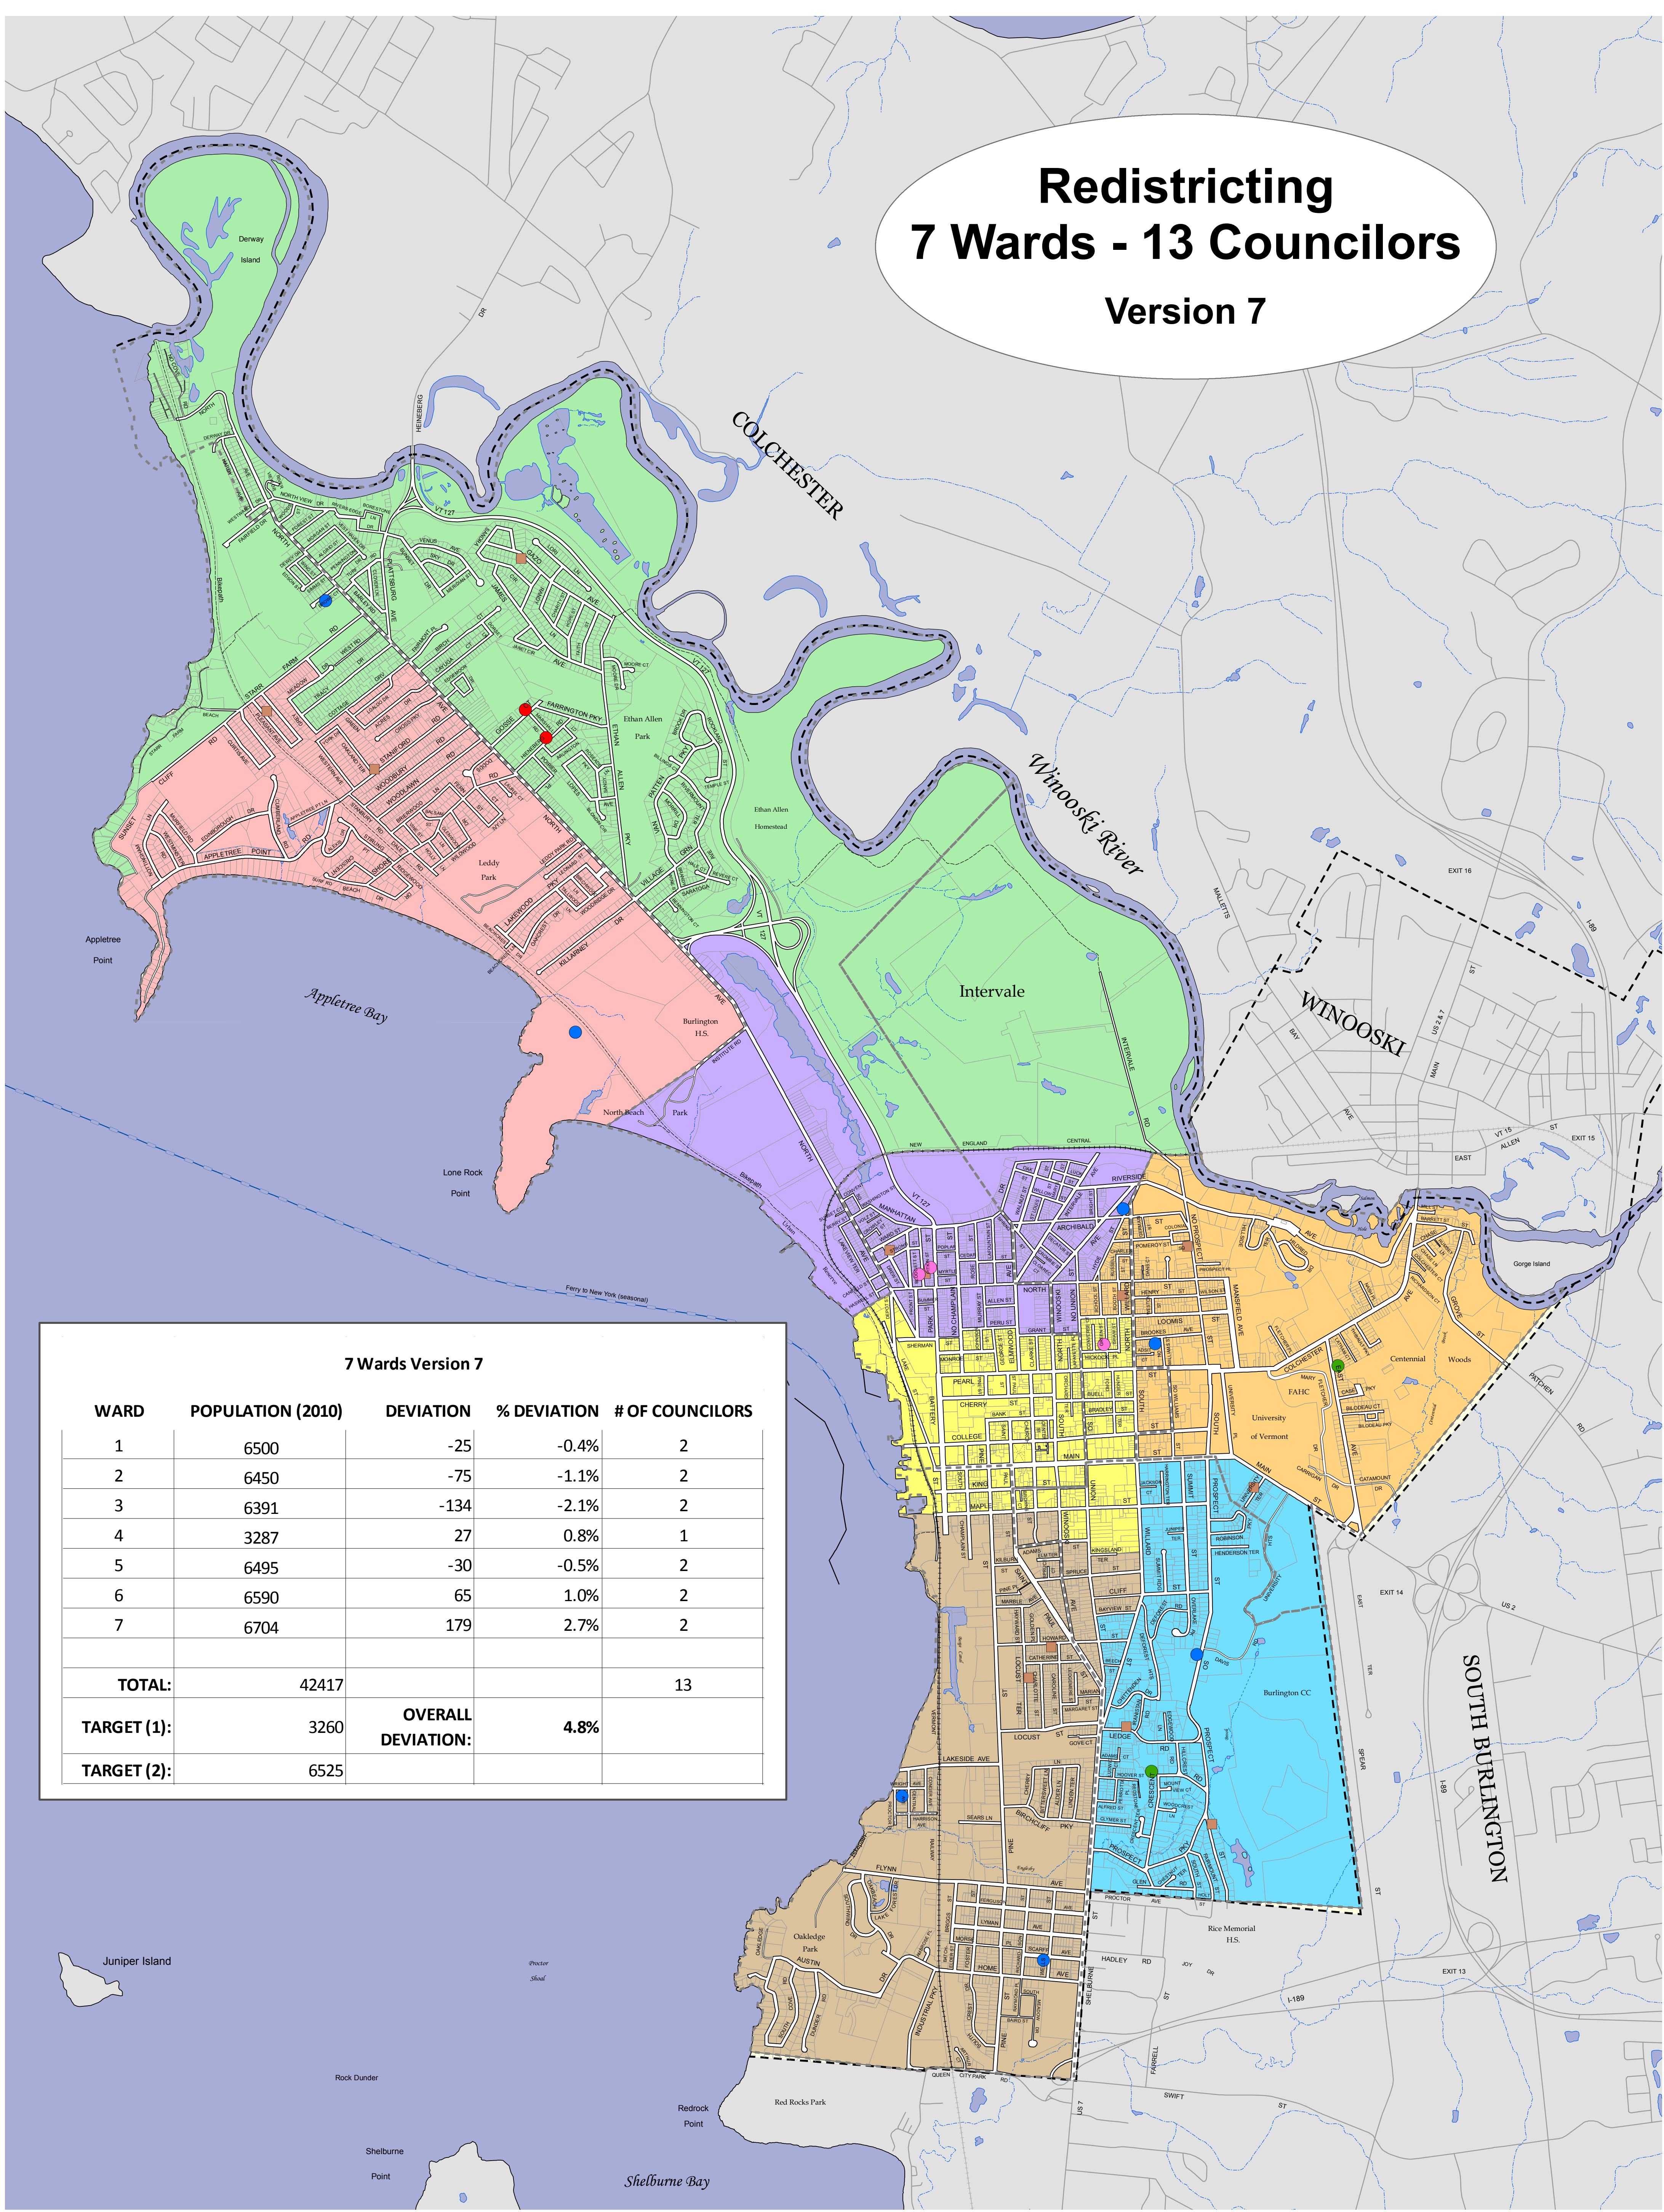

Redistricting 7 Wards - 13 Councilors

Version 7

7 Wards Version 7				
WARD	POPULATION (2010)	DEVIATION	% DEVIATION	# OF COUNCILORS
1	6500	-25	-0.4%	2
2	6450	-75	-1.1%	2
3	6391	-134	-2.1%	2
4	3287	27	0.8%	1
5	6495	-30	-0.5%	2
6	6590	65	1.0%	2
7	6704	179	2.7%	2
TOTAL:	42417			13
TARGET (1):	3260	OVERALL DEVIATION:	4.8%	
TARGET (2):	6525			

Existing Ward Boundaries (1993)

Legend - 7 Ward Plan

Ward (# Councilors)

- 1 (2)
- 2 (2)
- 3 (2)
- 4 (1)
- 5 (2)
- 6 (2)
- 7 (2)

City Council Members Party

- Democrat
- Independent
- Progressive
- Republican
- School Board Members