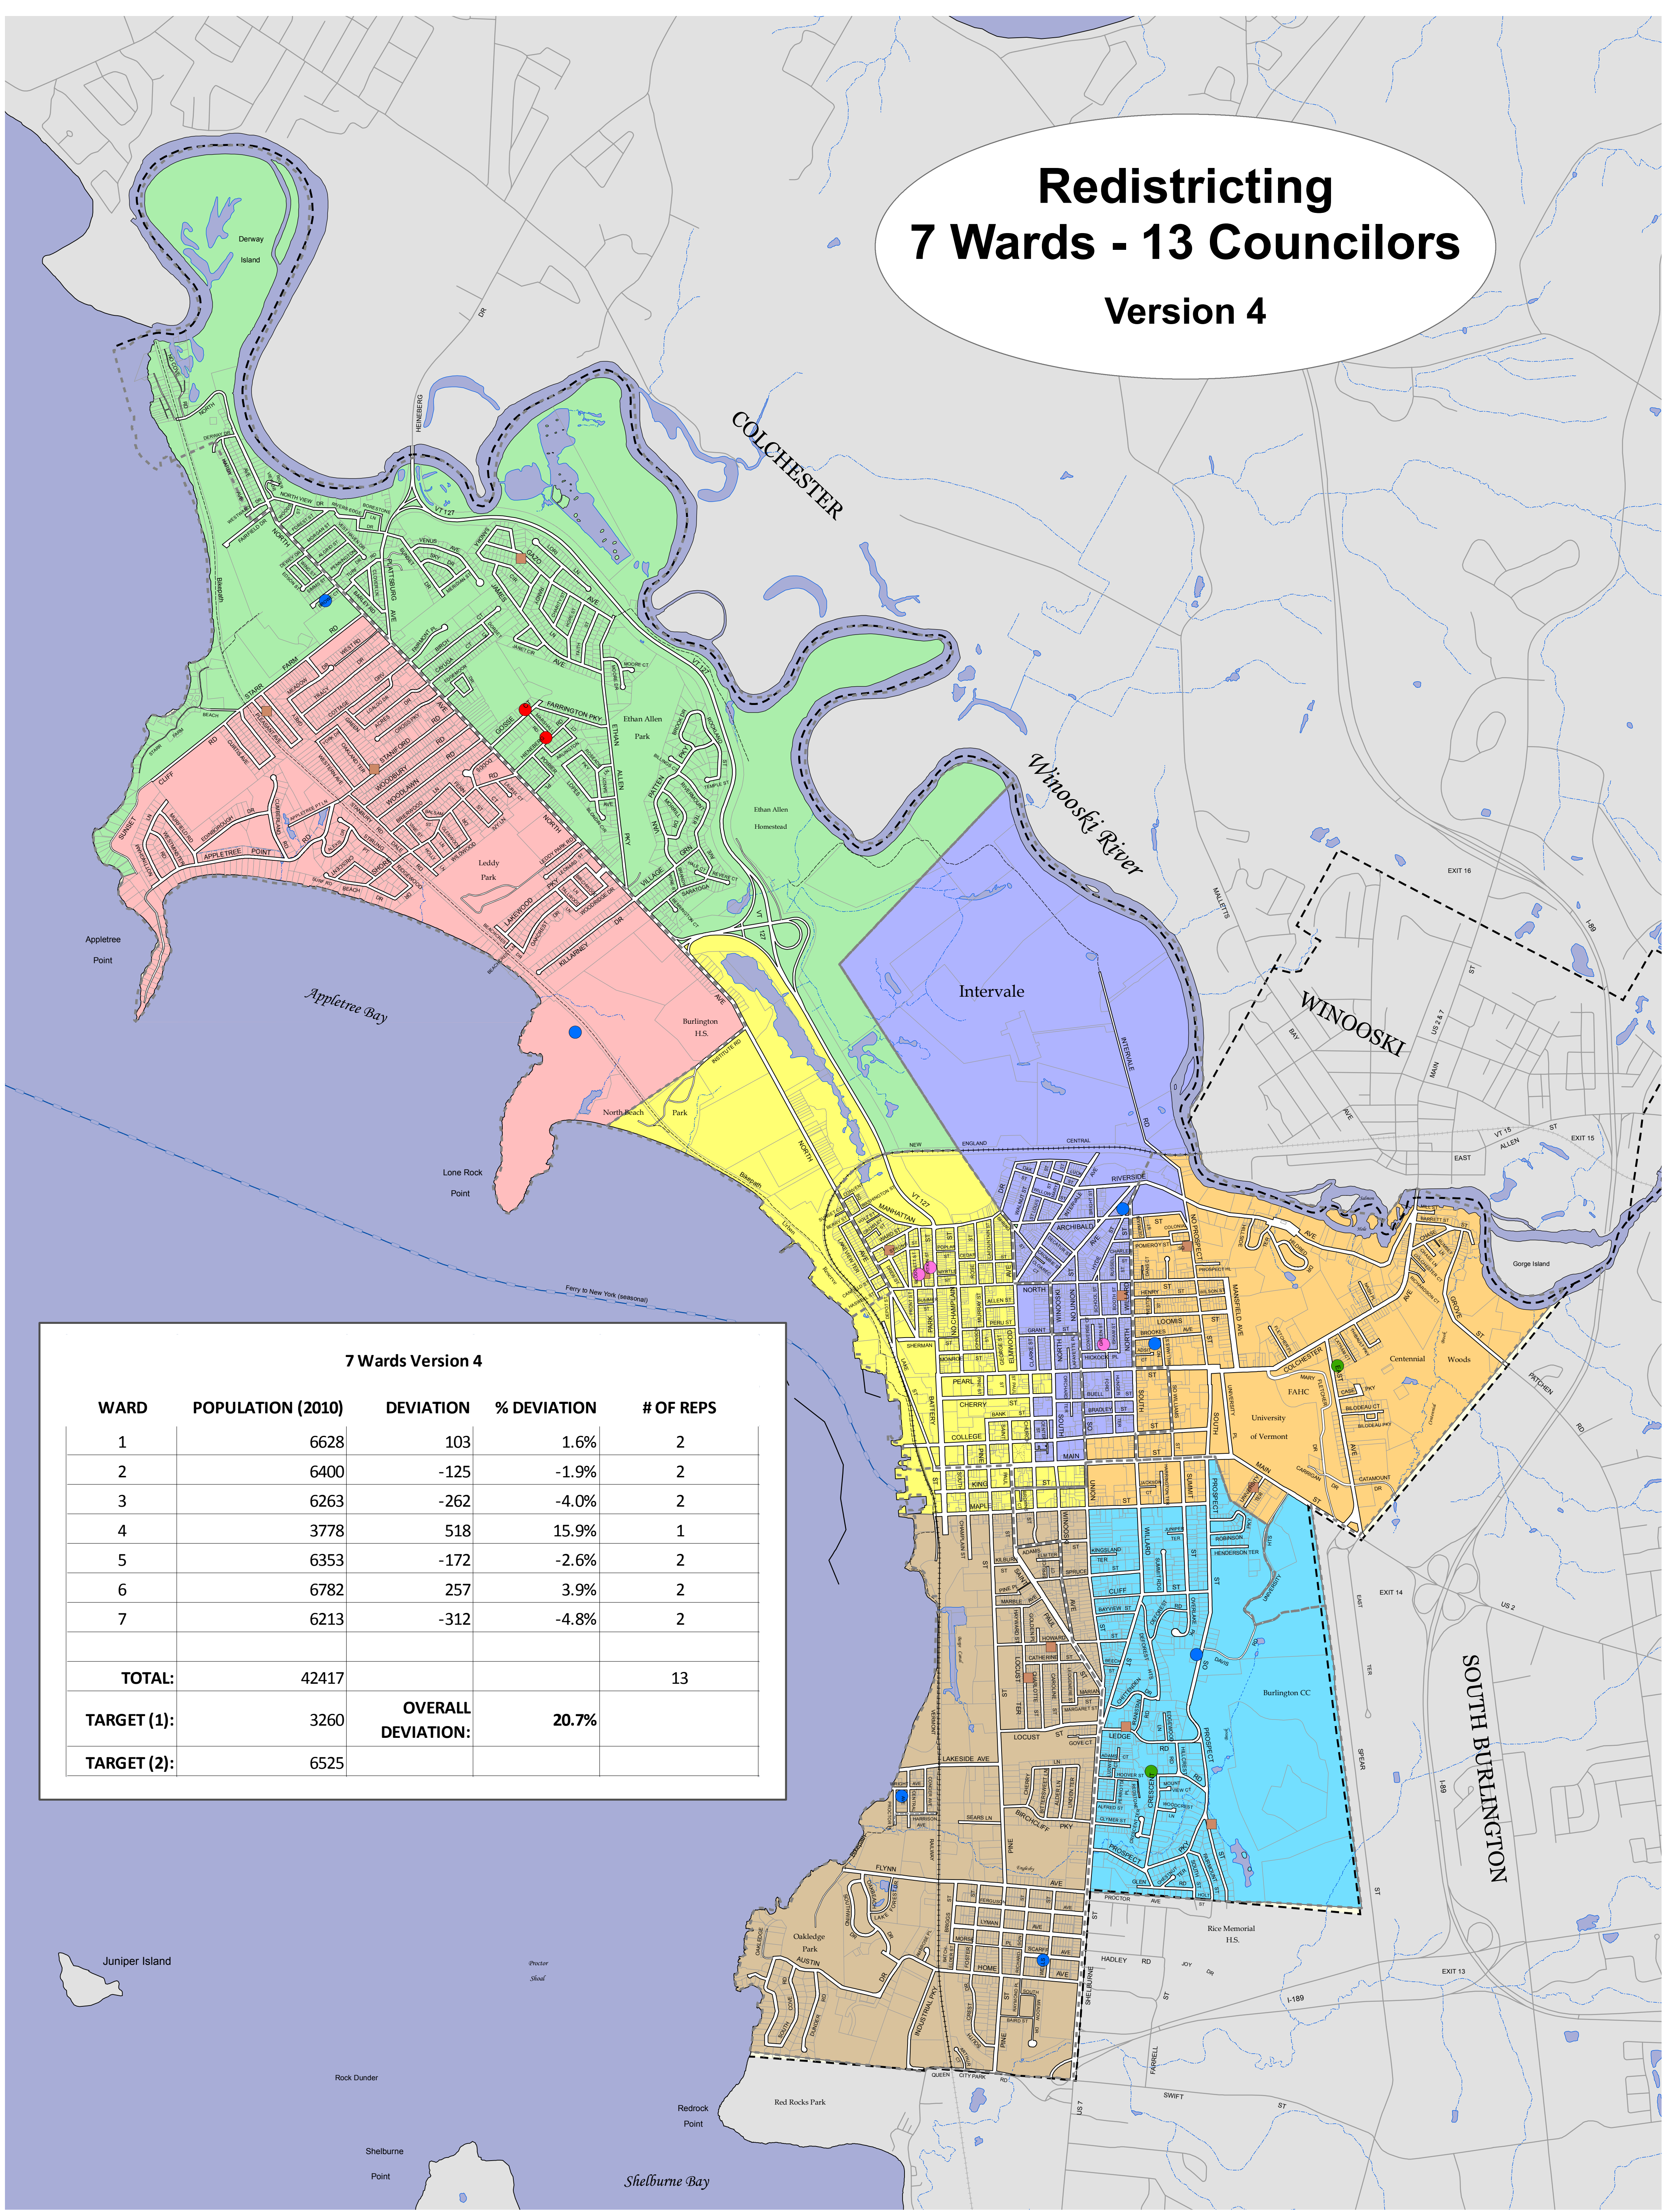

Redistricting 7 Wards - 13 Councilors

Version 4

7 Wards Version 4				
WARD	POPULATION (2010)	DEVIATION	% DEVIATION	# OF REPS
1	6628	103	1.6%	2
2	6400	-125	-1.9%	2
3	6263	-262	-4.0%	2
4	3778	518	15.9%	1
5	6353	-172	-2.6%	2
6	6782	257	3.9%	2
7	6213	-312	-4.8%	2
TOTAL:	42417			13
TARGET (1):	3260	OVERALL DEVIATION:	20.7%	
TARGET (2):	6525			

Legend - 7 Ward Scenario

<p>Ward</p> <ul style="list-style-type: none"> 1 2 3 4 (1 Councilor) 5 6 7 	<p>City Council Members Party</p> <ul style="list-style-type: none"> Democrat Independent Progressive Republican School Board Members
---	--