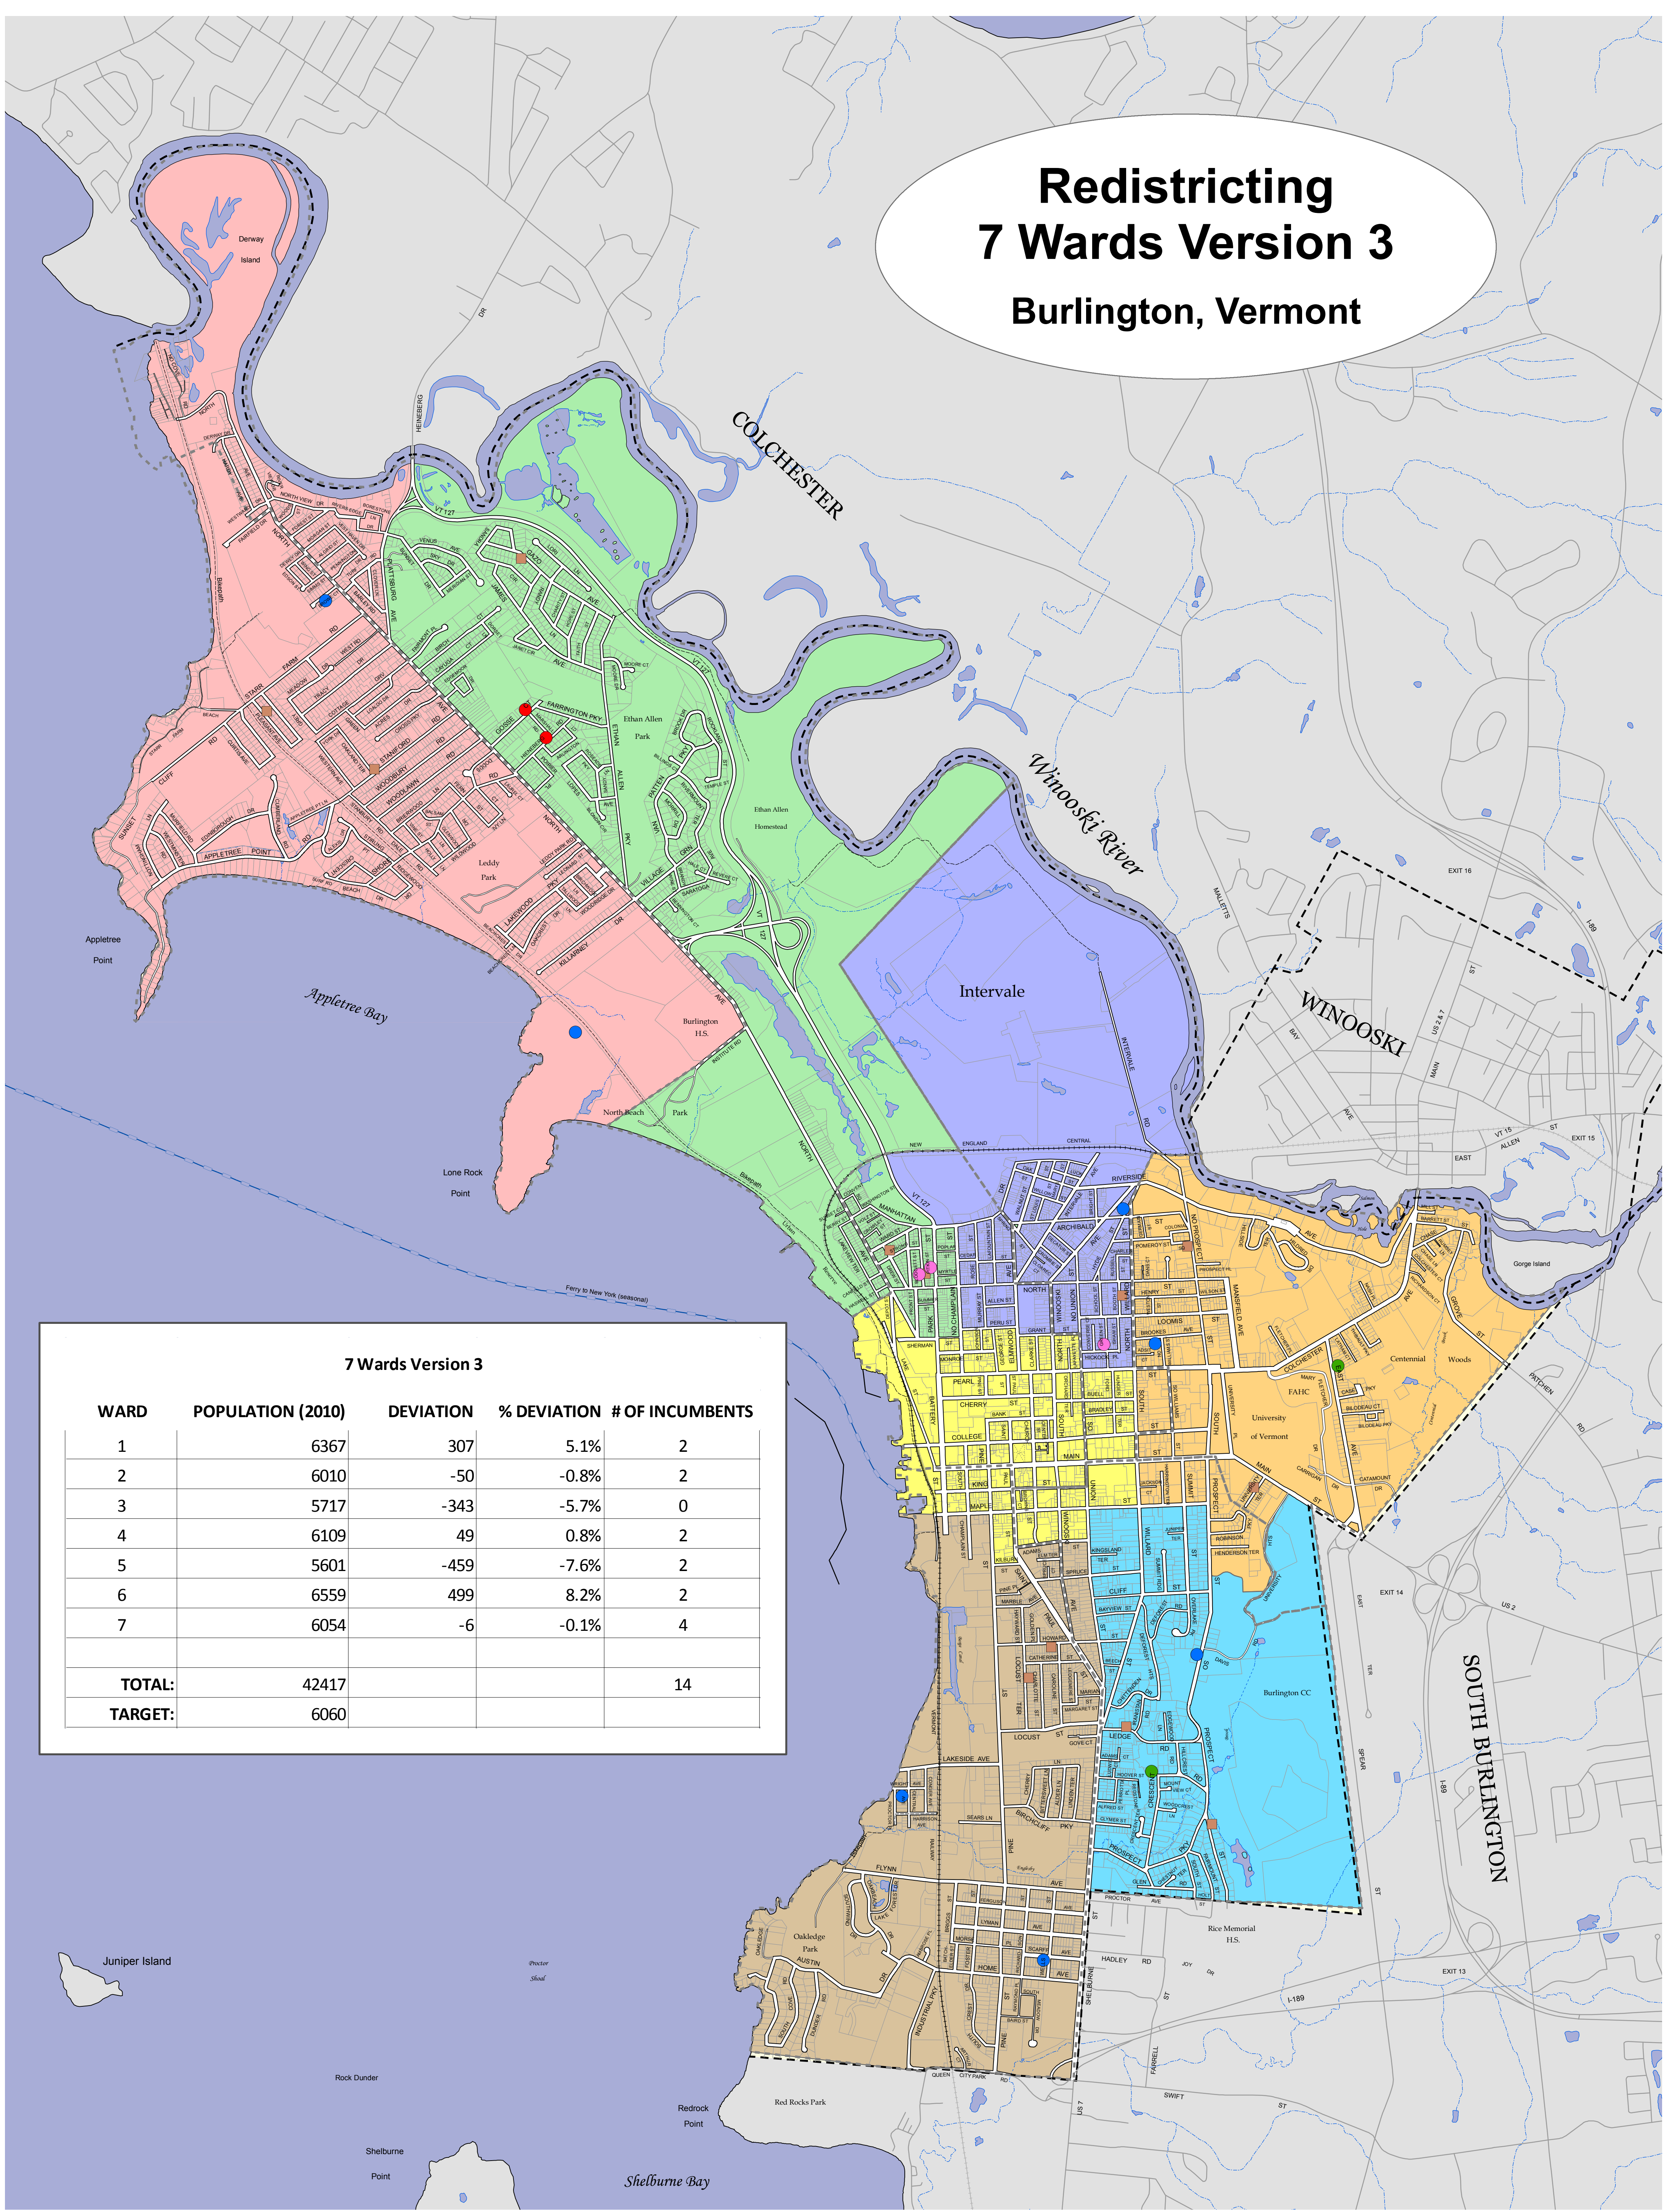

Redistricting 7 Wards Version 3 Burlington, Vermont

7 Wards Version 3					
WARD	POPULATION (2010)	DEVIATION	% DEVIATION	# OF INCUMBENTS	
1	6367	307	5.1%	2	
2	6010	-50	-0.8%	2	
3	5717	-343	-5.7%	0	
4	6109	49	0.8%	2	
5	5601	-459	-7.6%	2	
6	6559	499	8.2%	2	
7	6054	-6	-0.1%	4	
TOTAL:	42417			14	
TARGET:	6060				

Existing Ward Boundaries (1993)

Legend - 7 Ward Scenario

	1	City Council Members Party ● Democrat ● Independent ● Progressive ● Republican ■ School Board Members
	2	
	3	
	4	
	5	
	6	
	7	

City of Burlington GIS
<http://www.burlingtonvt.gov/>

Map Date: November 8, 2012
 MXD Saved: 11/8/2012