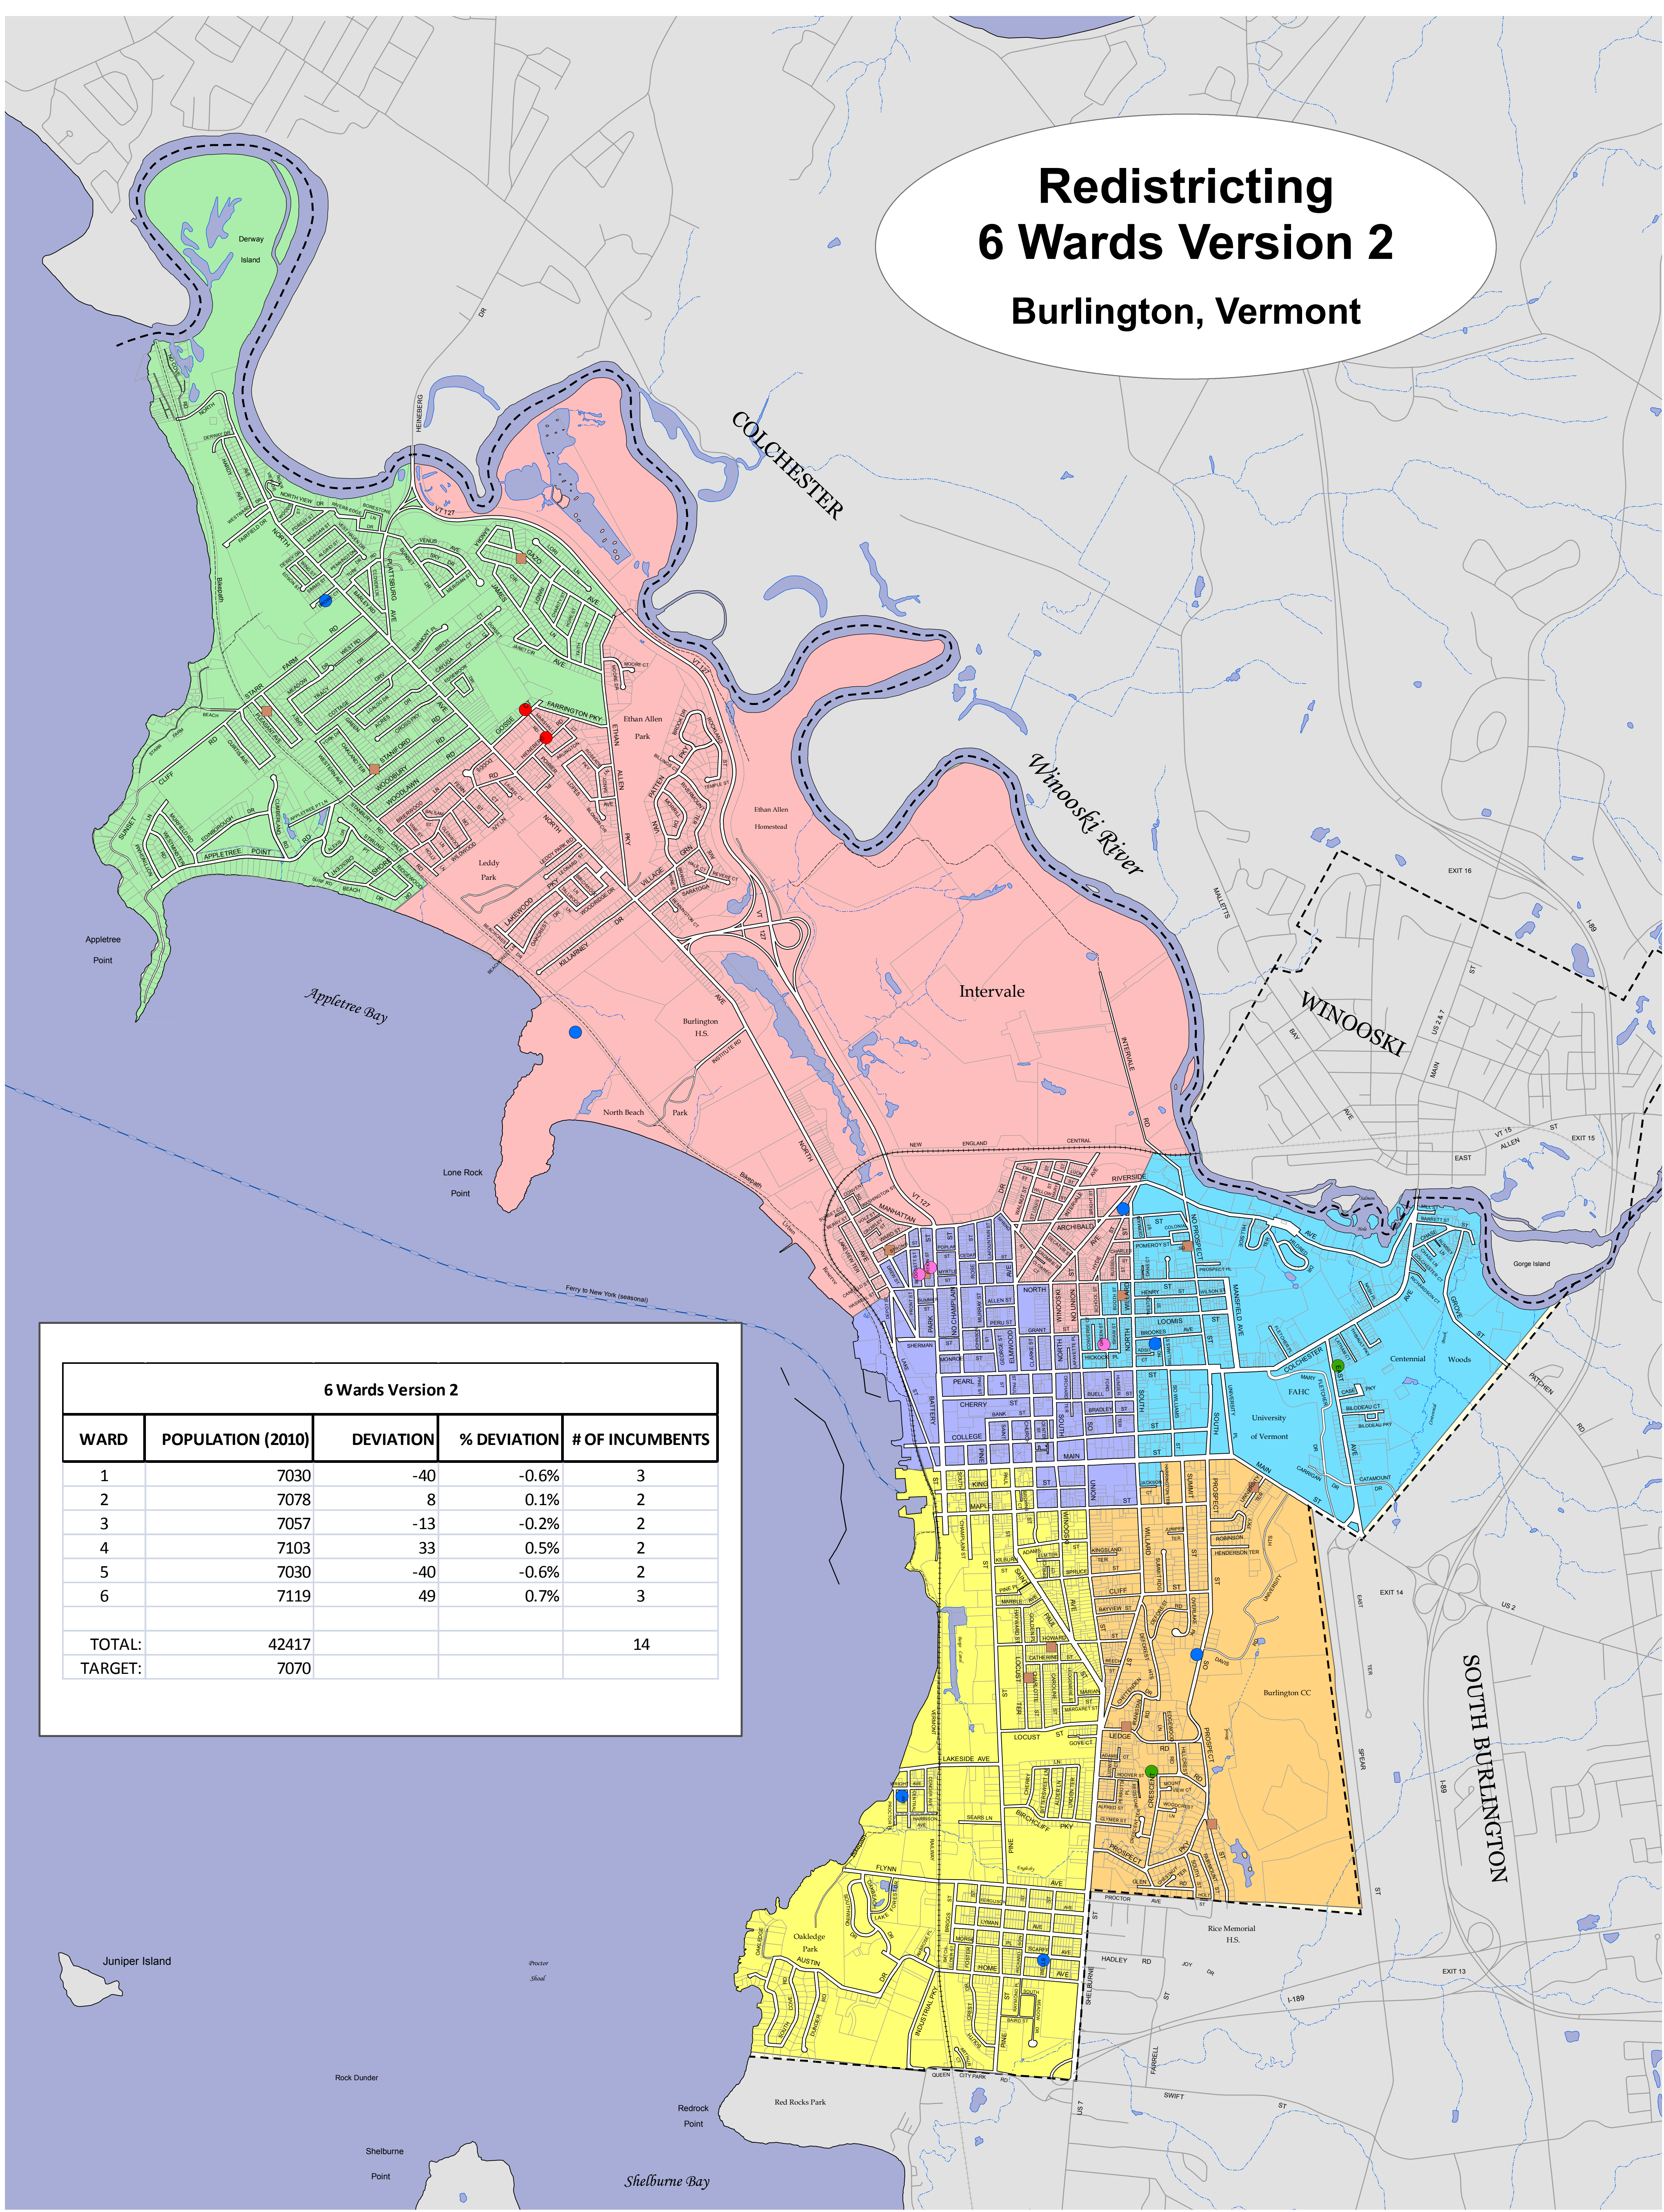

Redistricting 6 Wards Version 2 Burlington, Vermont

6 Wards Version 2					
WARD	POPULATION (2010)	DEVIATION	% DEVIATION	# OF INCUMBENTS	
1	7030	-40	-0.6%	3	
2	7078	8	0.1%	2	
3	7057	-13	-0.2%	2	
4	7103	33	0.5%	2	
5	7030	-40	-0.6%	2	
6	7119	49	0.7%	3	
TOTAL:	42417			14	
TARGET:	7070				

Legend - 6 Ward Scenario

- Ward**
 - 1 (Light Blue)
 - 2 (Orange)
 - 3 (Yellow)
 - 4 (Light Purple)
 - 5 (Light Green)
 - 6 (Light Pink)
- City Council Members Party**
 - Democrat (Blue)
 - Independent (Green)
 - Progressive (Pink)
 - Republican (Red)
 - School Board Members (Brown)