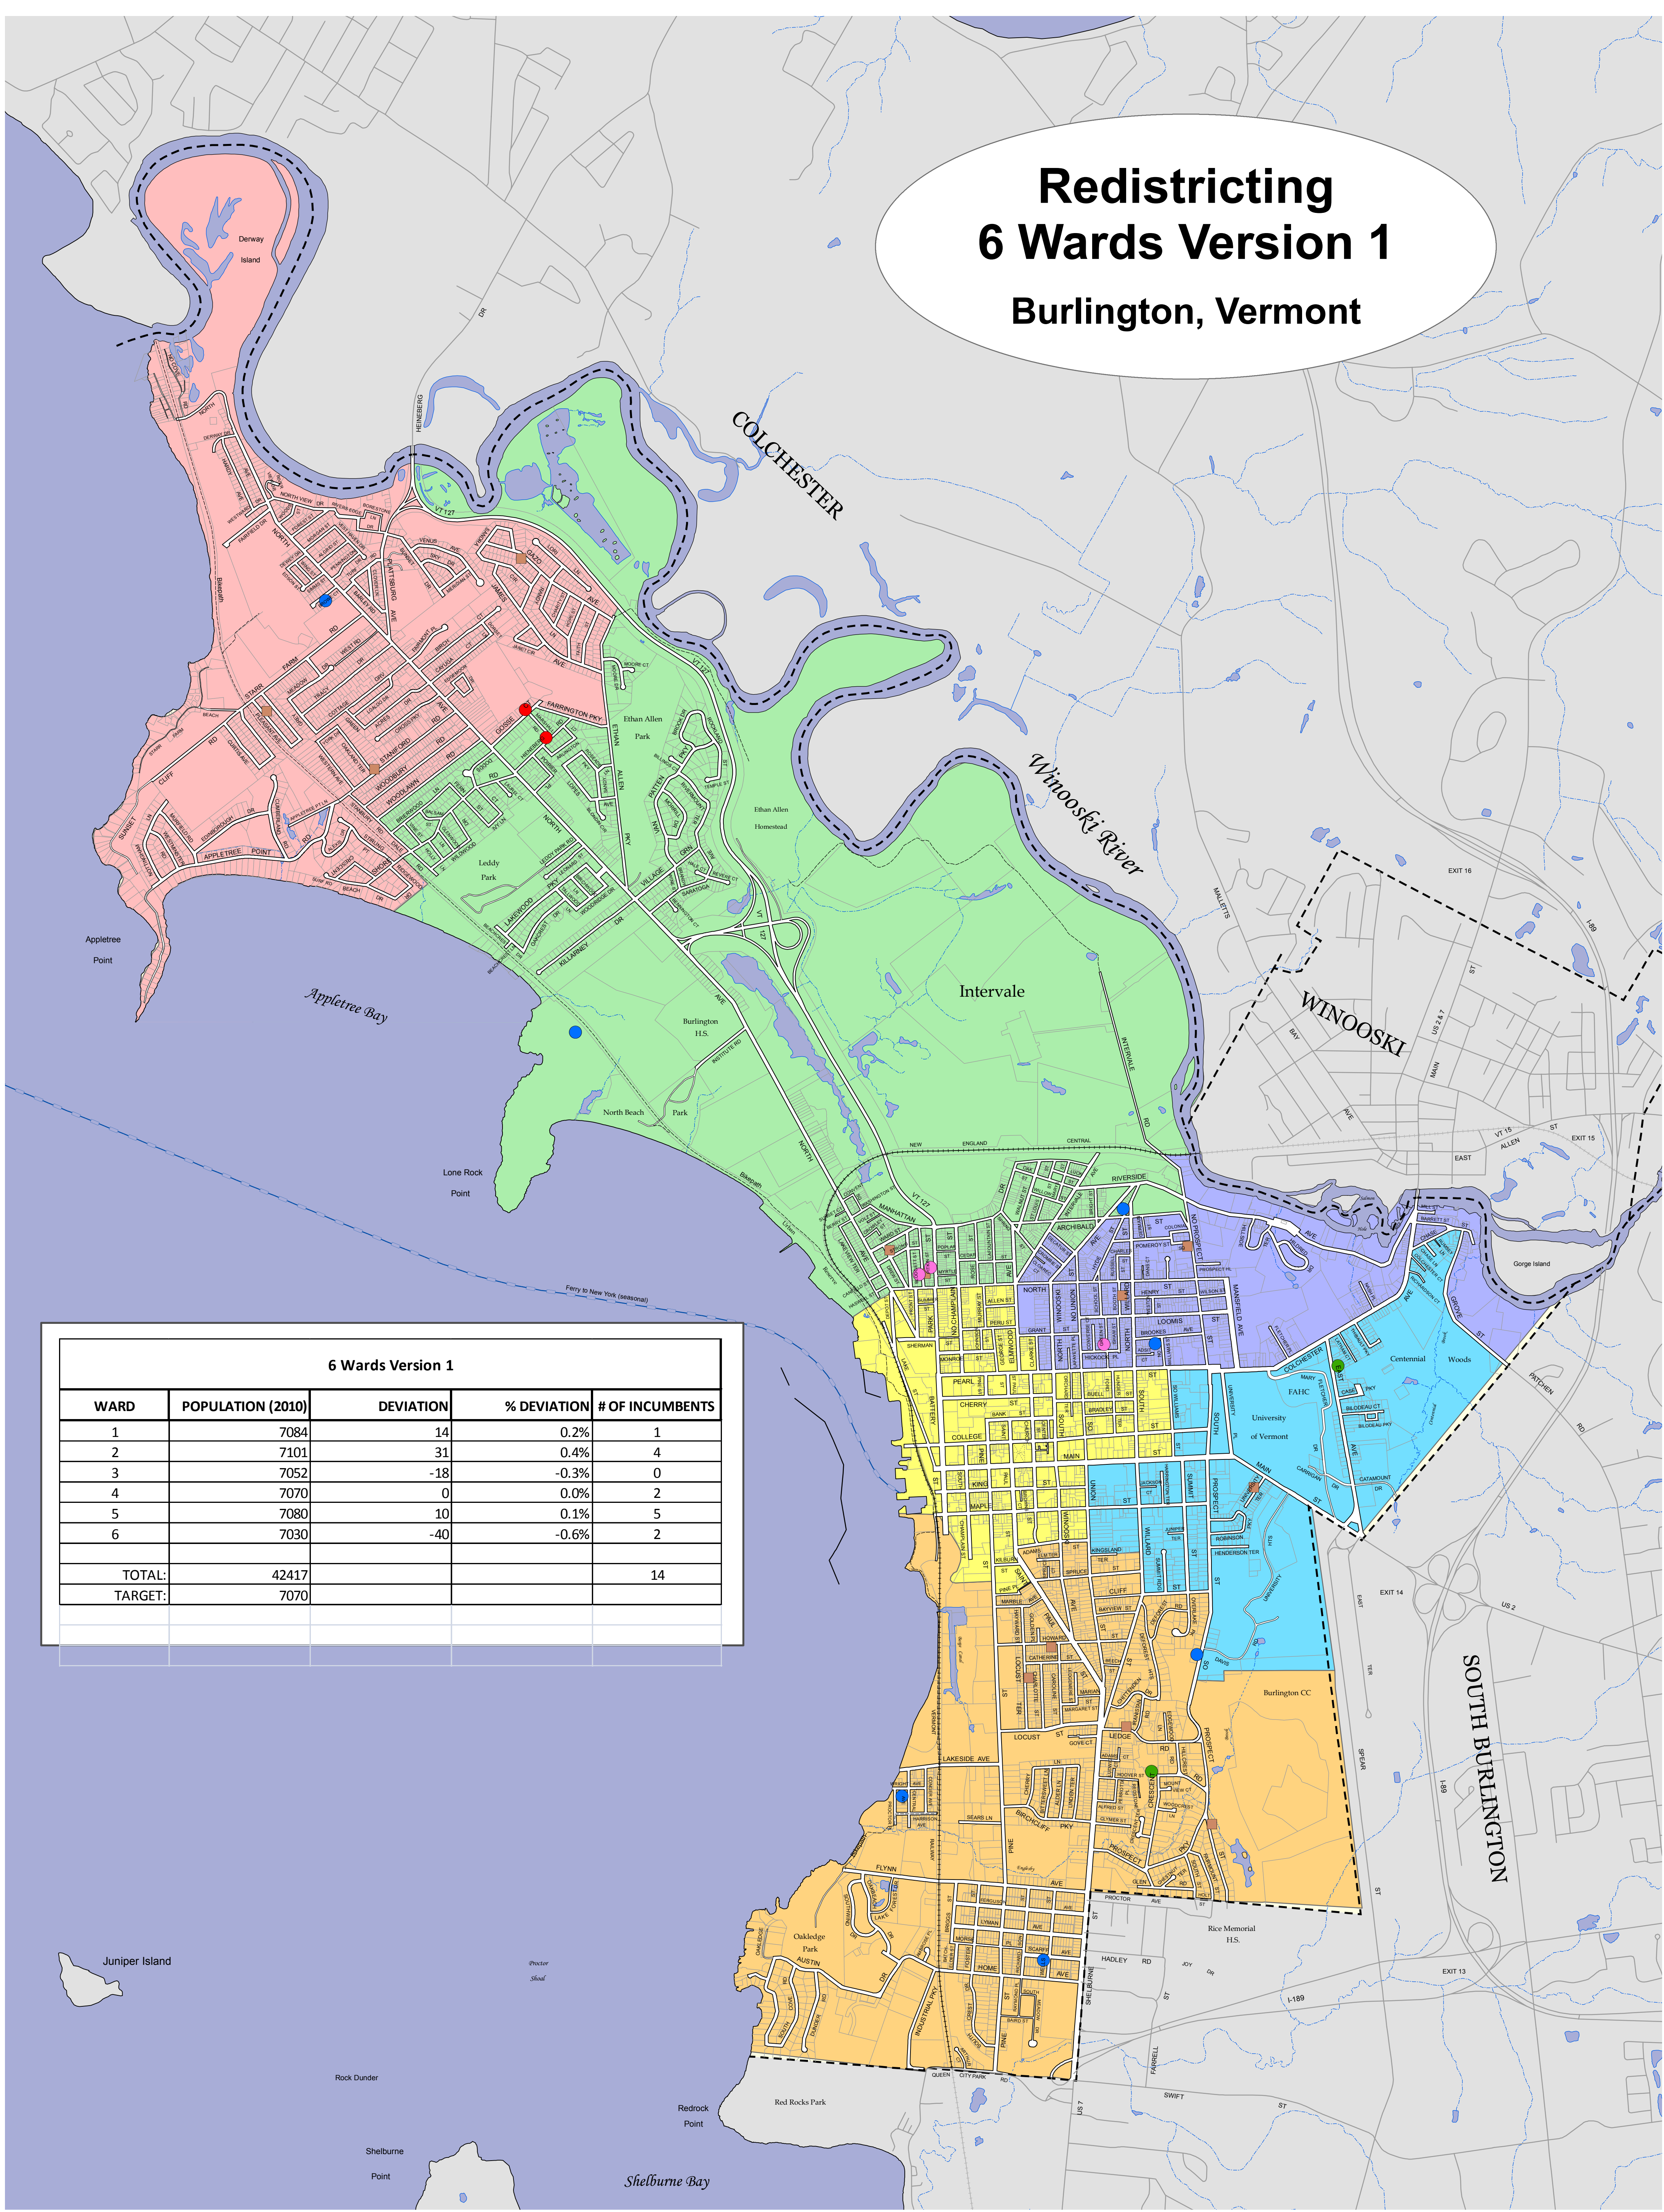

Redistricting 6 Wards Version 1 Burlington, Vermont

6 Wards Version 1					
WARD	POPULATION (2010)	DEVIATION	% DEVIATION	# OF INCUMBENTS	
1	7084	14	0.2%	1	
2	7101	31	0.4%	4	
3	7052	-18	-0.3%	0	
4	7070	0	0.0%	2	
5	7080	10	0.1%	5	
6	7030	-40	-0.6%	2	
TOTAL:	42417			14	
TARGET:	7070				

Legend - 6 Ward Scenario

1. **Ward**
2. 1 (Light Blue)
   - 2 (Orange)
   - 3 (Yellow)
   - 4 (Light Purple)
   - 5 (Green)
   - 6 (Pink)

1. **City Council Members Party**
2. Democrat (Blue)
   - Independent (Green)
   - Progressive (Pink)
   - Republican (Red)
   - School Board Members (Brown)

Map Date: October 17, 2012
MXD Saved: 10/17/2012