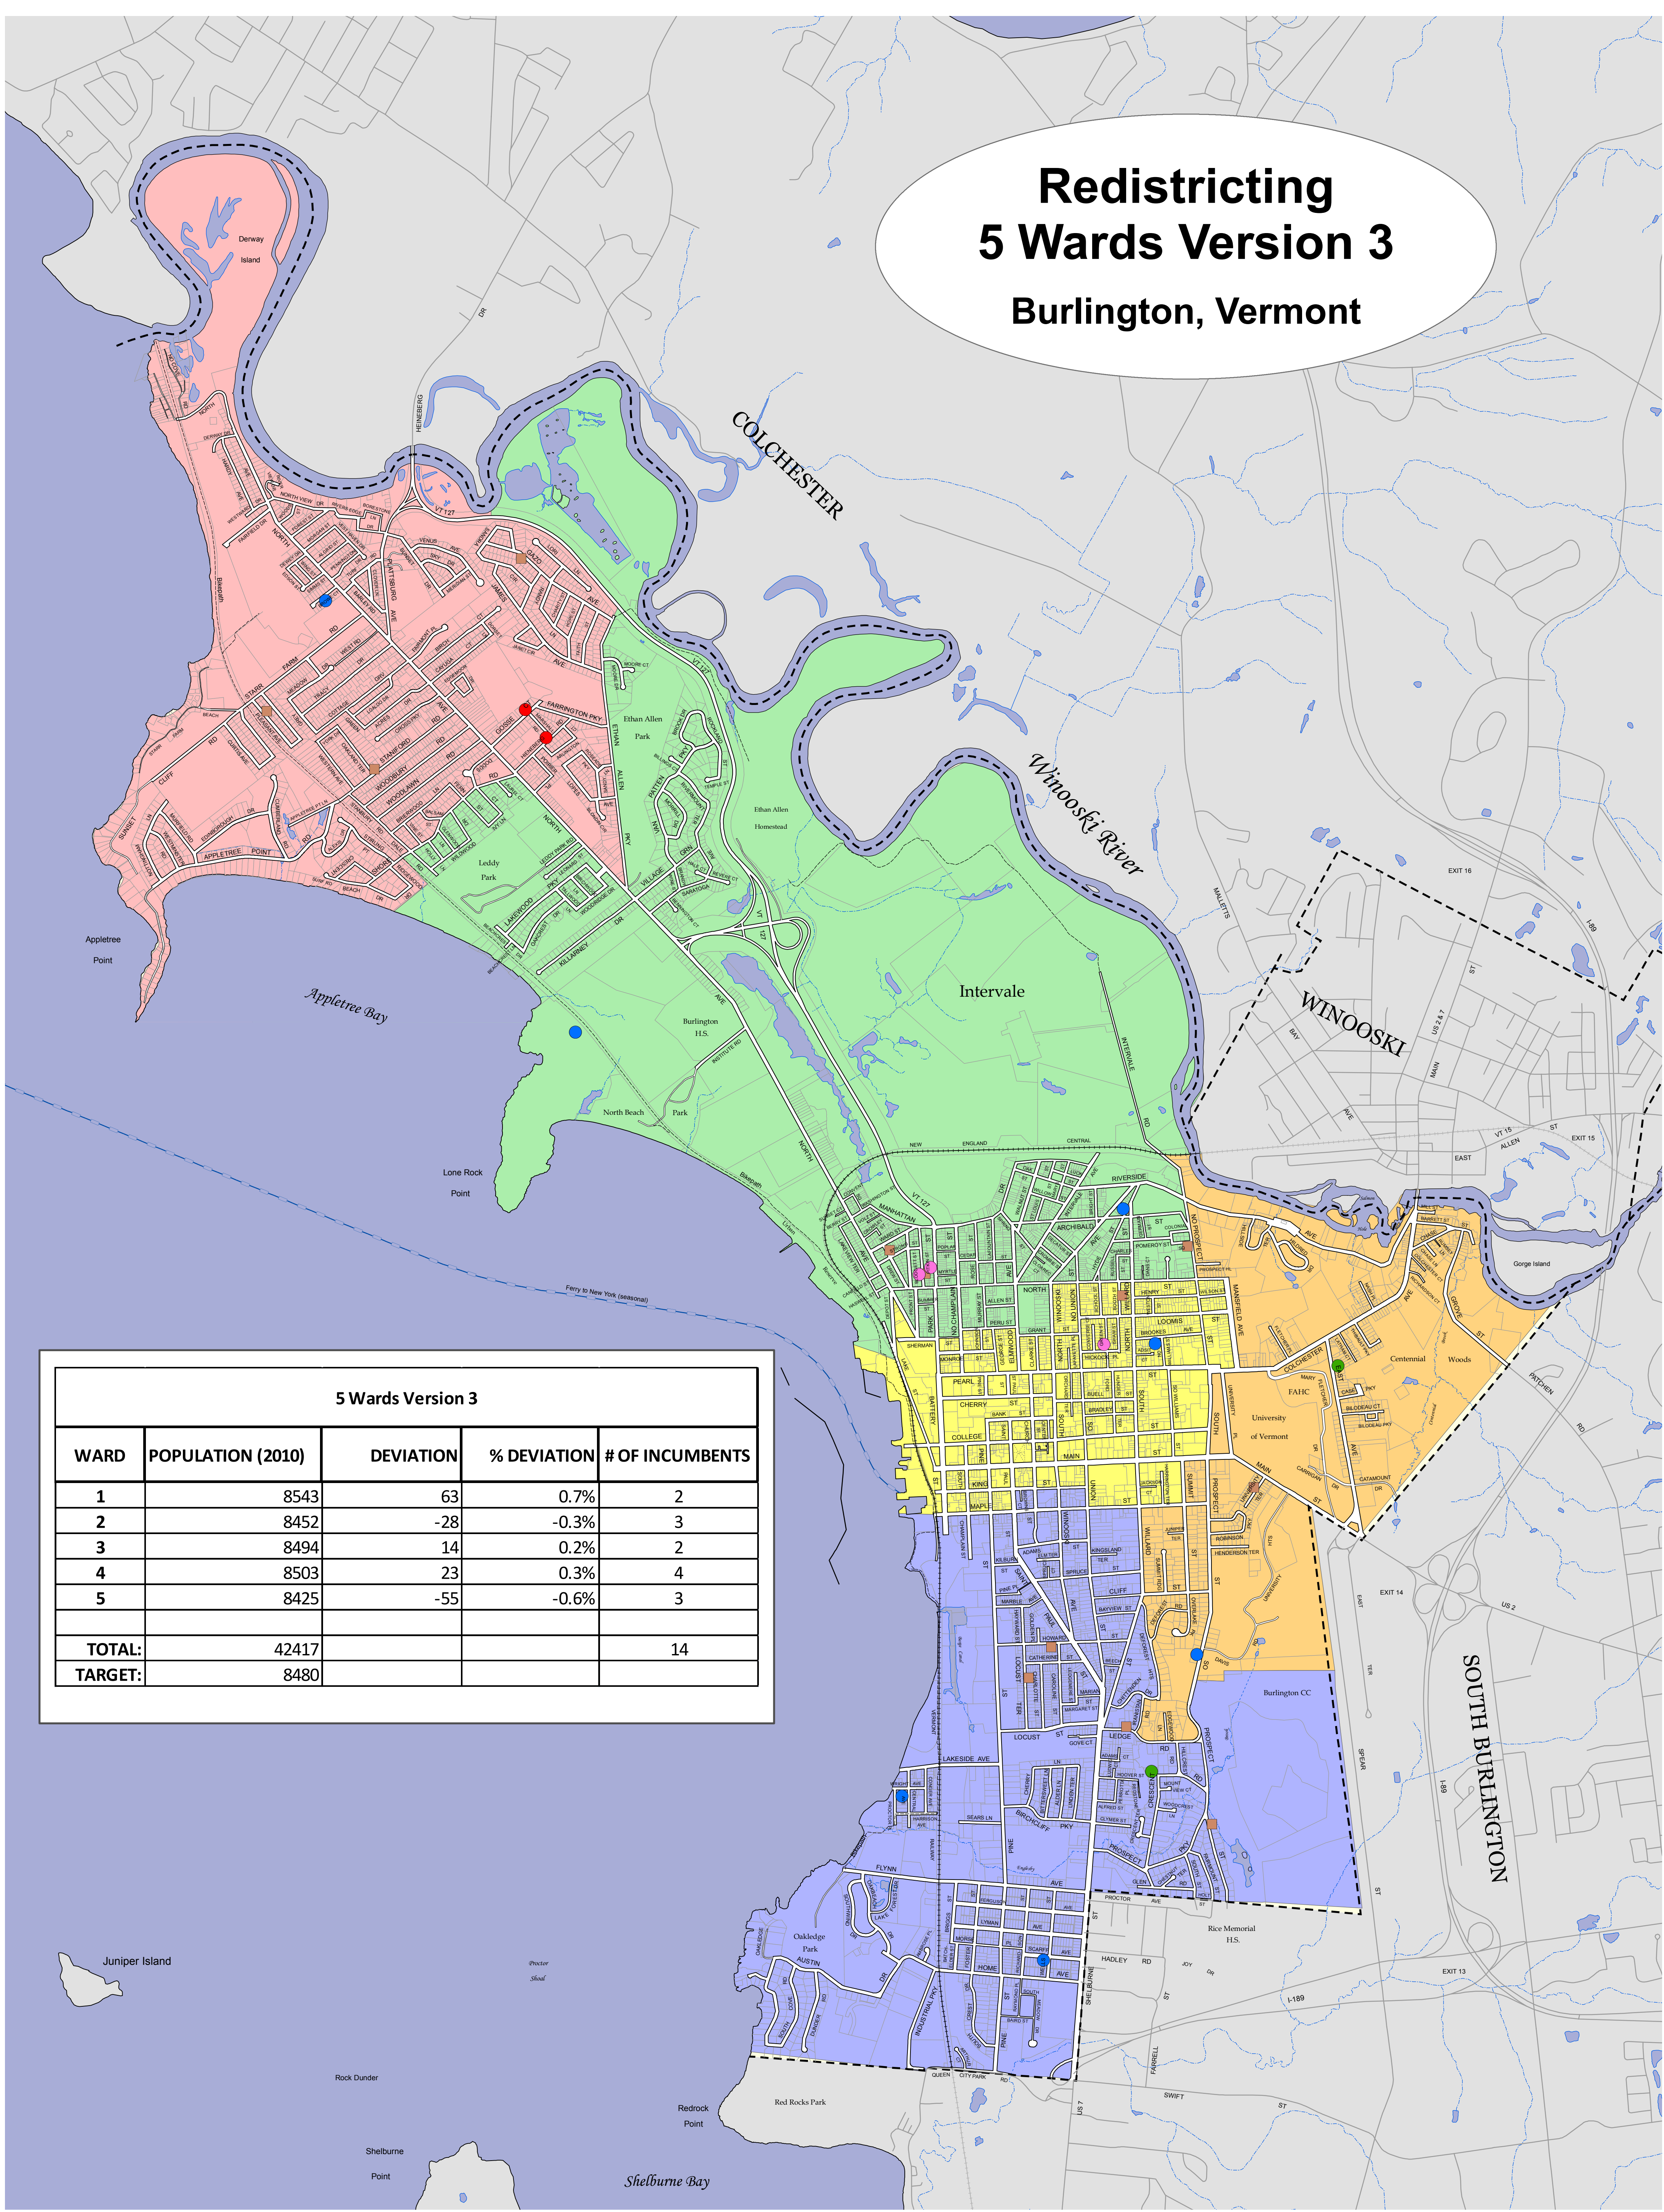

Redistricting 5 Wards Version 3 Burlington, Vermont

5 Wards Version 3

WARD	POPULATION (2010)	DEVIATION	% DEVIATION	# OF INCUMBENTS
1	8543	63	0.7%	2
2	8452	-28	-0.3%	3
3	8494	14	0.2%	2
4	8503	23	0.3%	4
5	8425	-55	-0.6%	3
TOTAL:	42417			14
TARGET:	8480			

Legend - 5 Ward Scenario

- Ward**
- 1 (Pink)
 - 2 (Light Blue)
 - 3 (Yellow)
 - 4 (Light Green)
 - 5 (Light Orange)

City Council Members Party

- Democrat (Blue)
- Independent (Green)
- Progressive (Pink)
- Republican (Red)
- School Board Members (Brown)