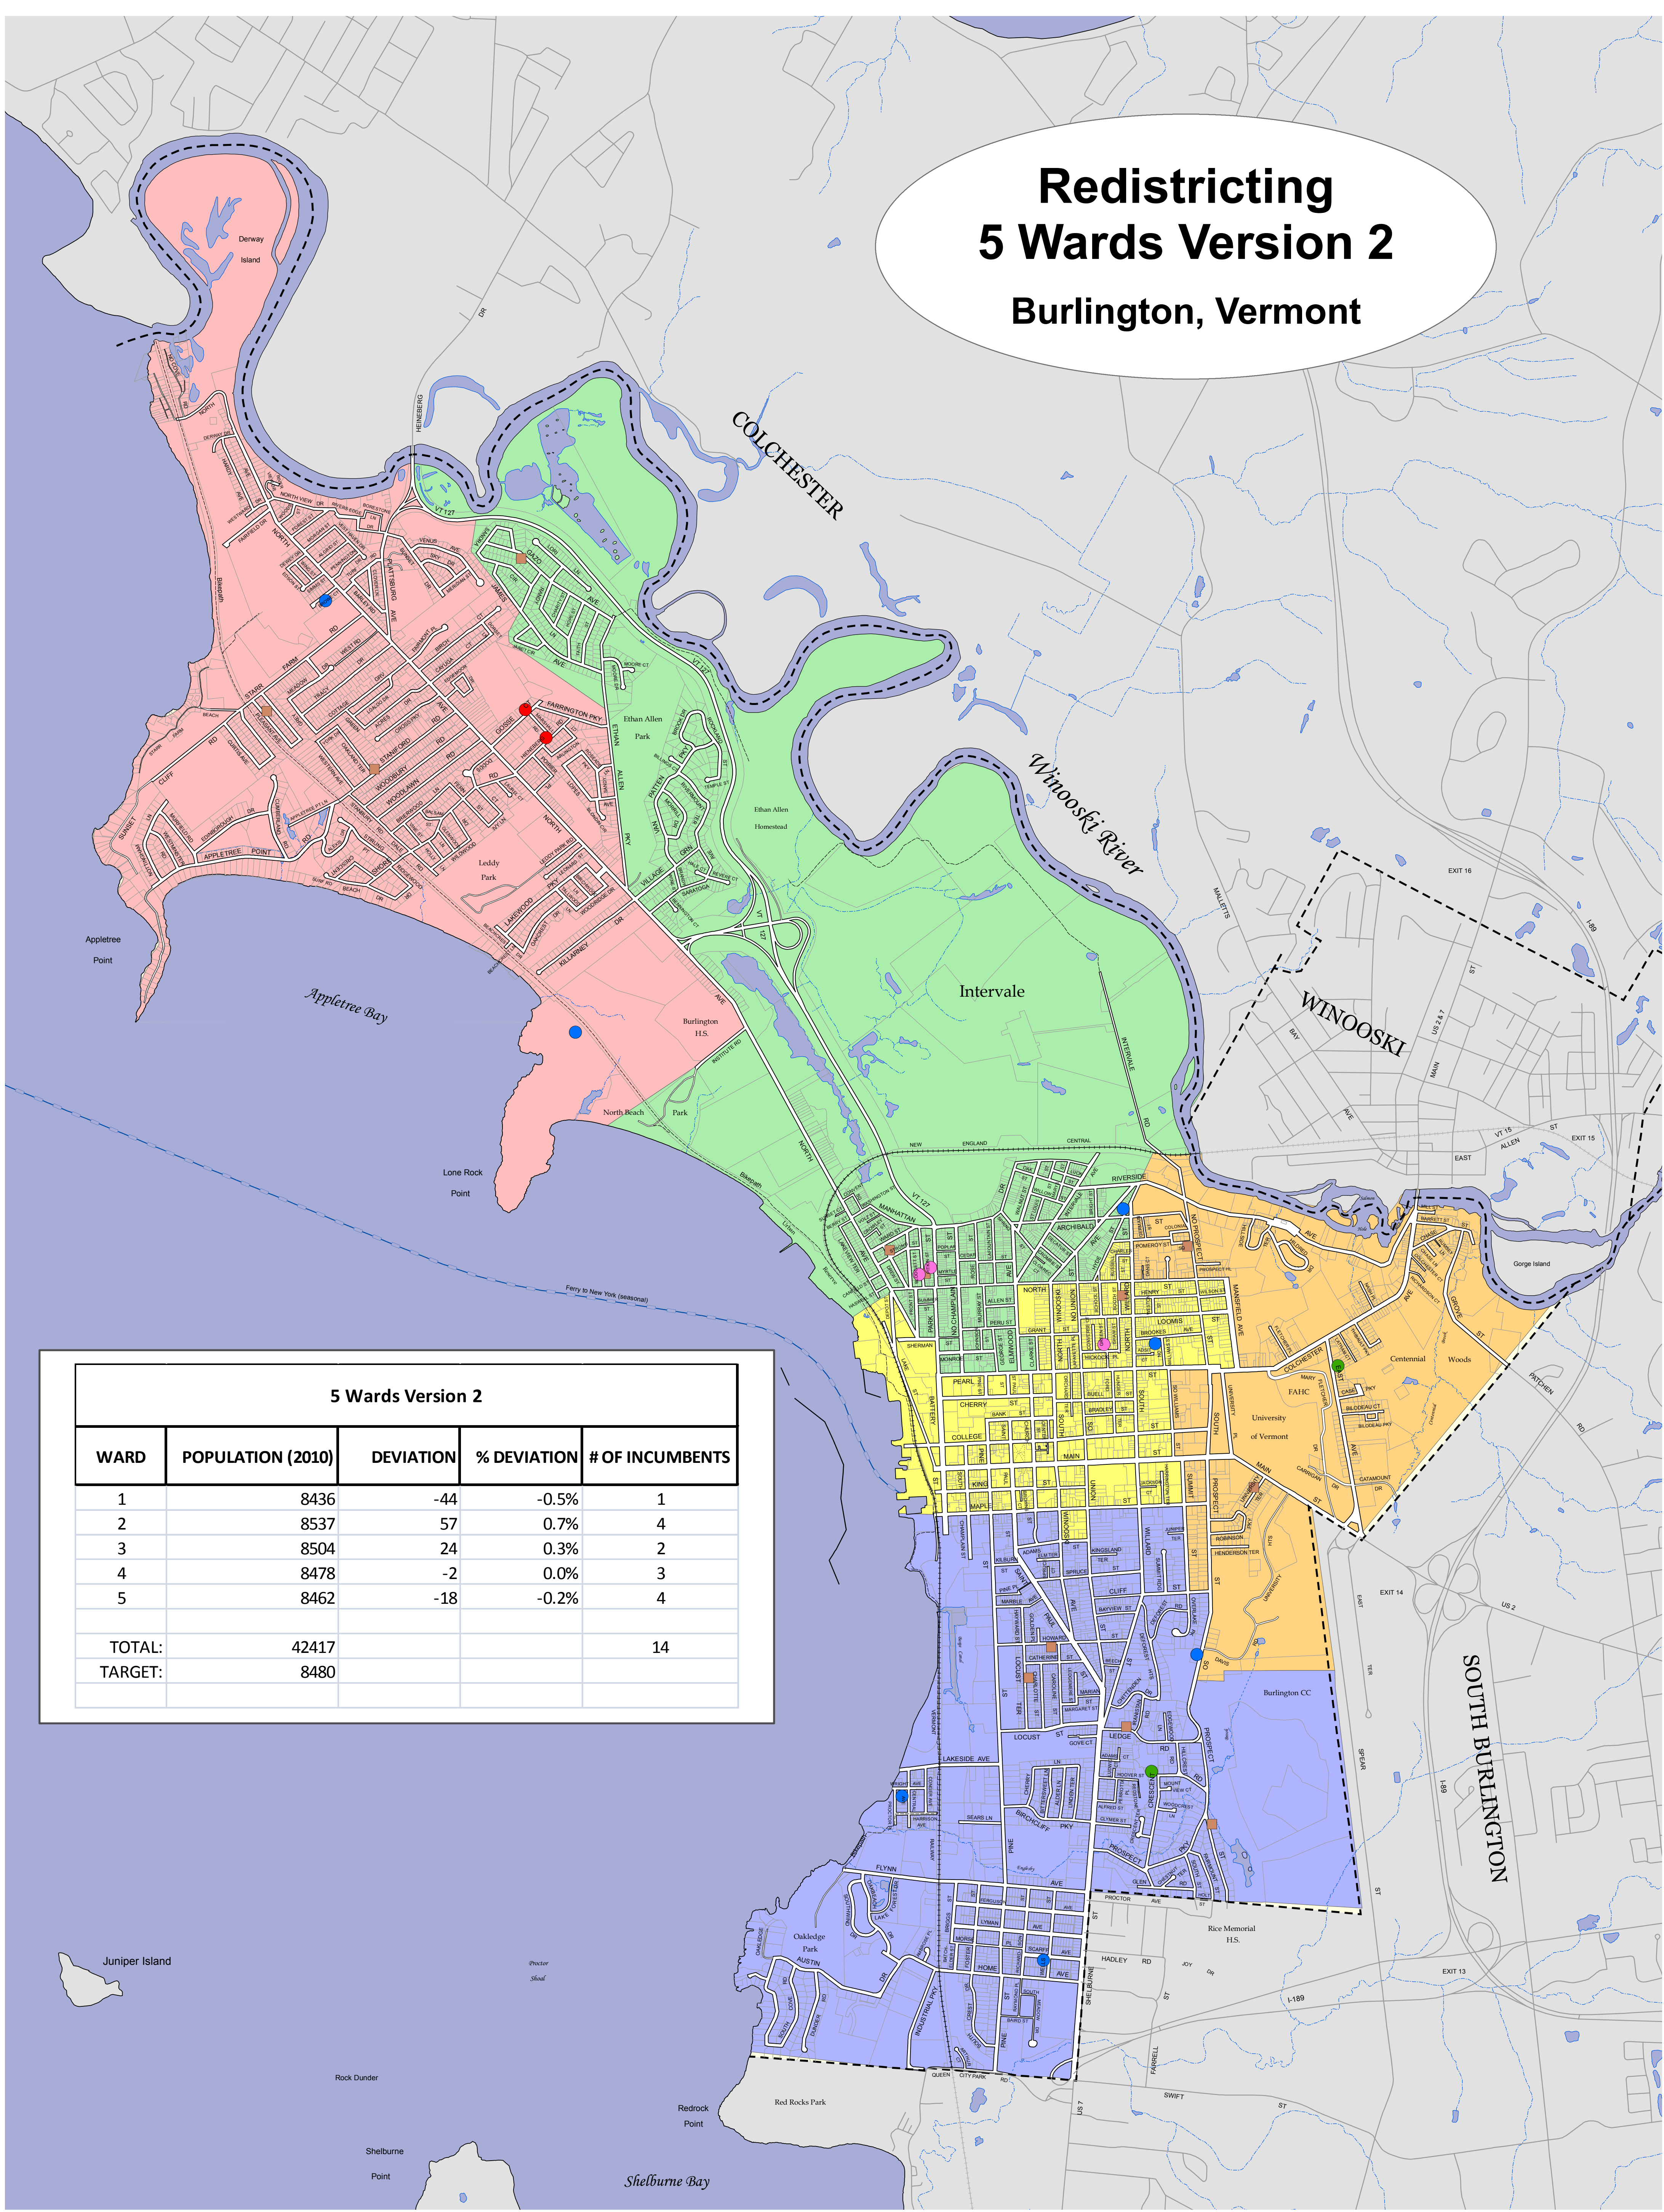

# Redistricting 5 Wards Version 2 Burlington, Vermont

**5 Wards Version 2**

WARD	POPULATION (2010)	DEVIATION	% DEVIATION	# OF INCUMBENTS
1	8436	-44	-0.5%	1
2	8537	57	0.7%	4
3	8504	24	0.3%	2
4	8478	-2	0.0%	3
5	8462	-18	-0.2%	4
<b>TOTAL:</b>	<b>42417</b>			<b>14</b>
<b>TARGET:</b>	<b>8480</b>			

**Legend - 5 Ward Scenario**

- Ward**
- 1
  - 2
  - 3
  - 4
  - 5

**City Council Members  
Party**

- Democrat
- Independent
- Progressive
- Republican
- School Board Members

City of Burlington GIS  
<http://www.burlingtonvt.gov/>

Map Date: October 17, 2012  
MXD Saved: 10/17/2012