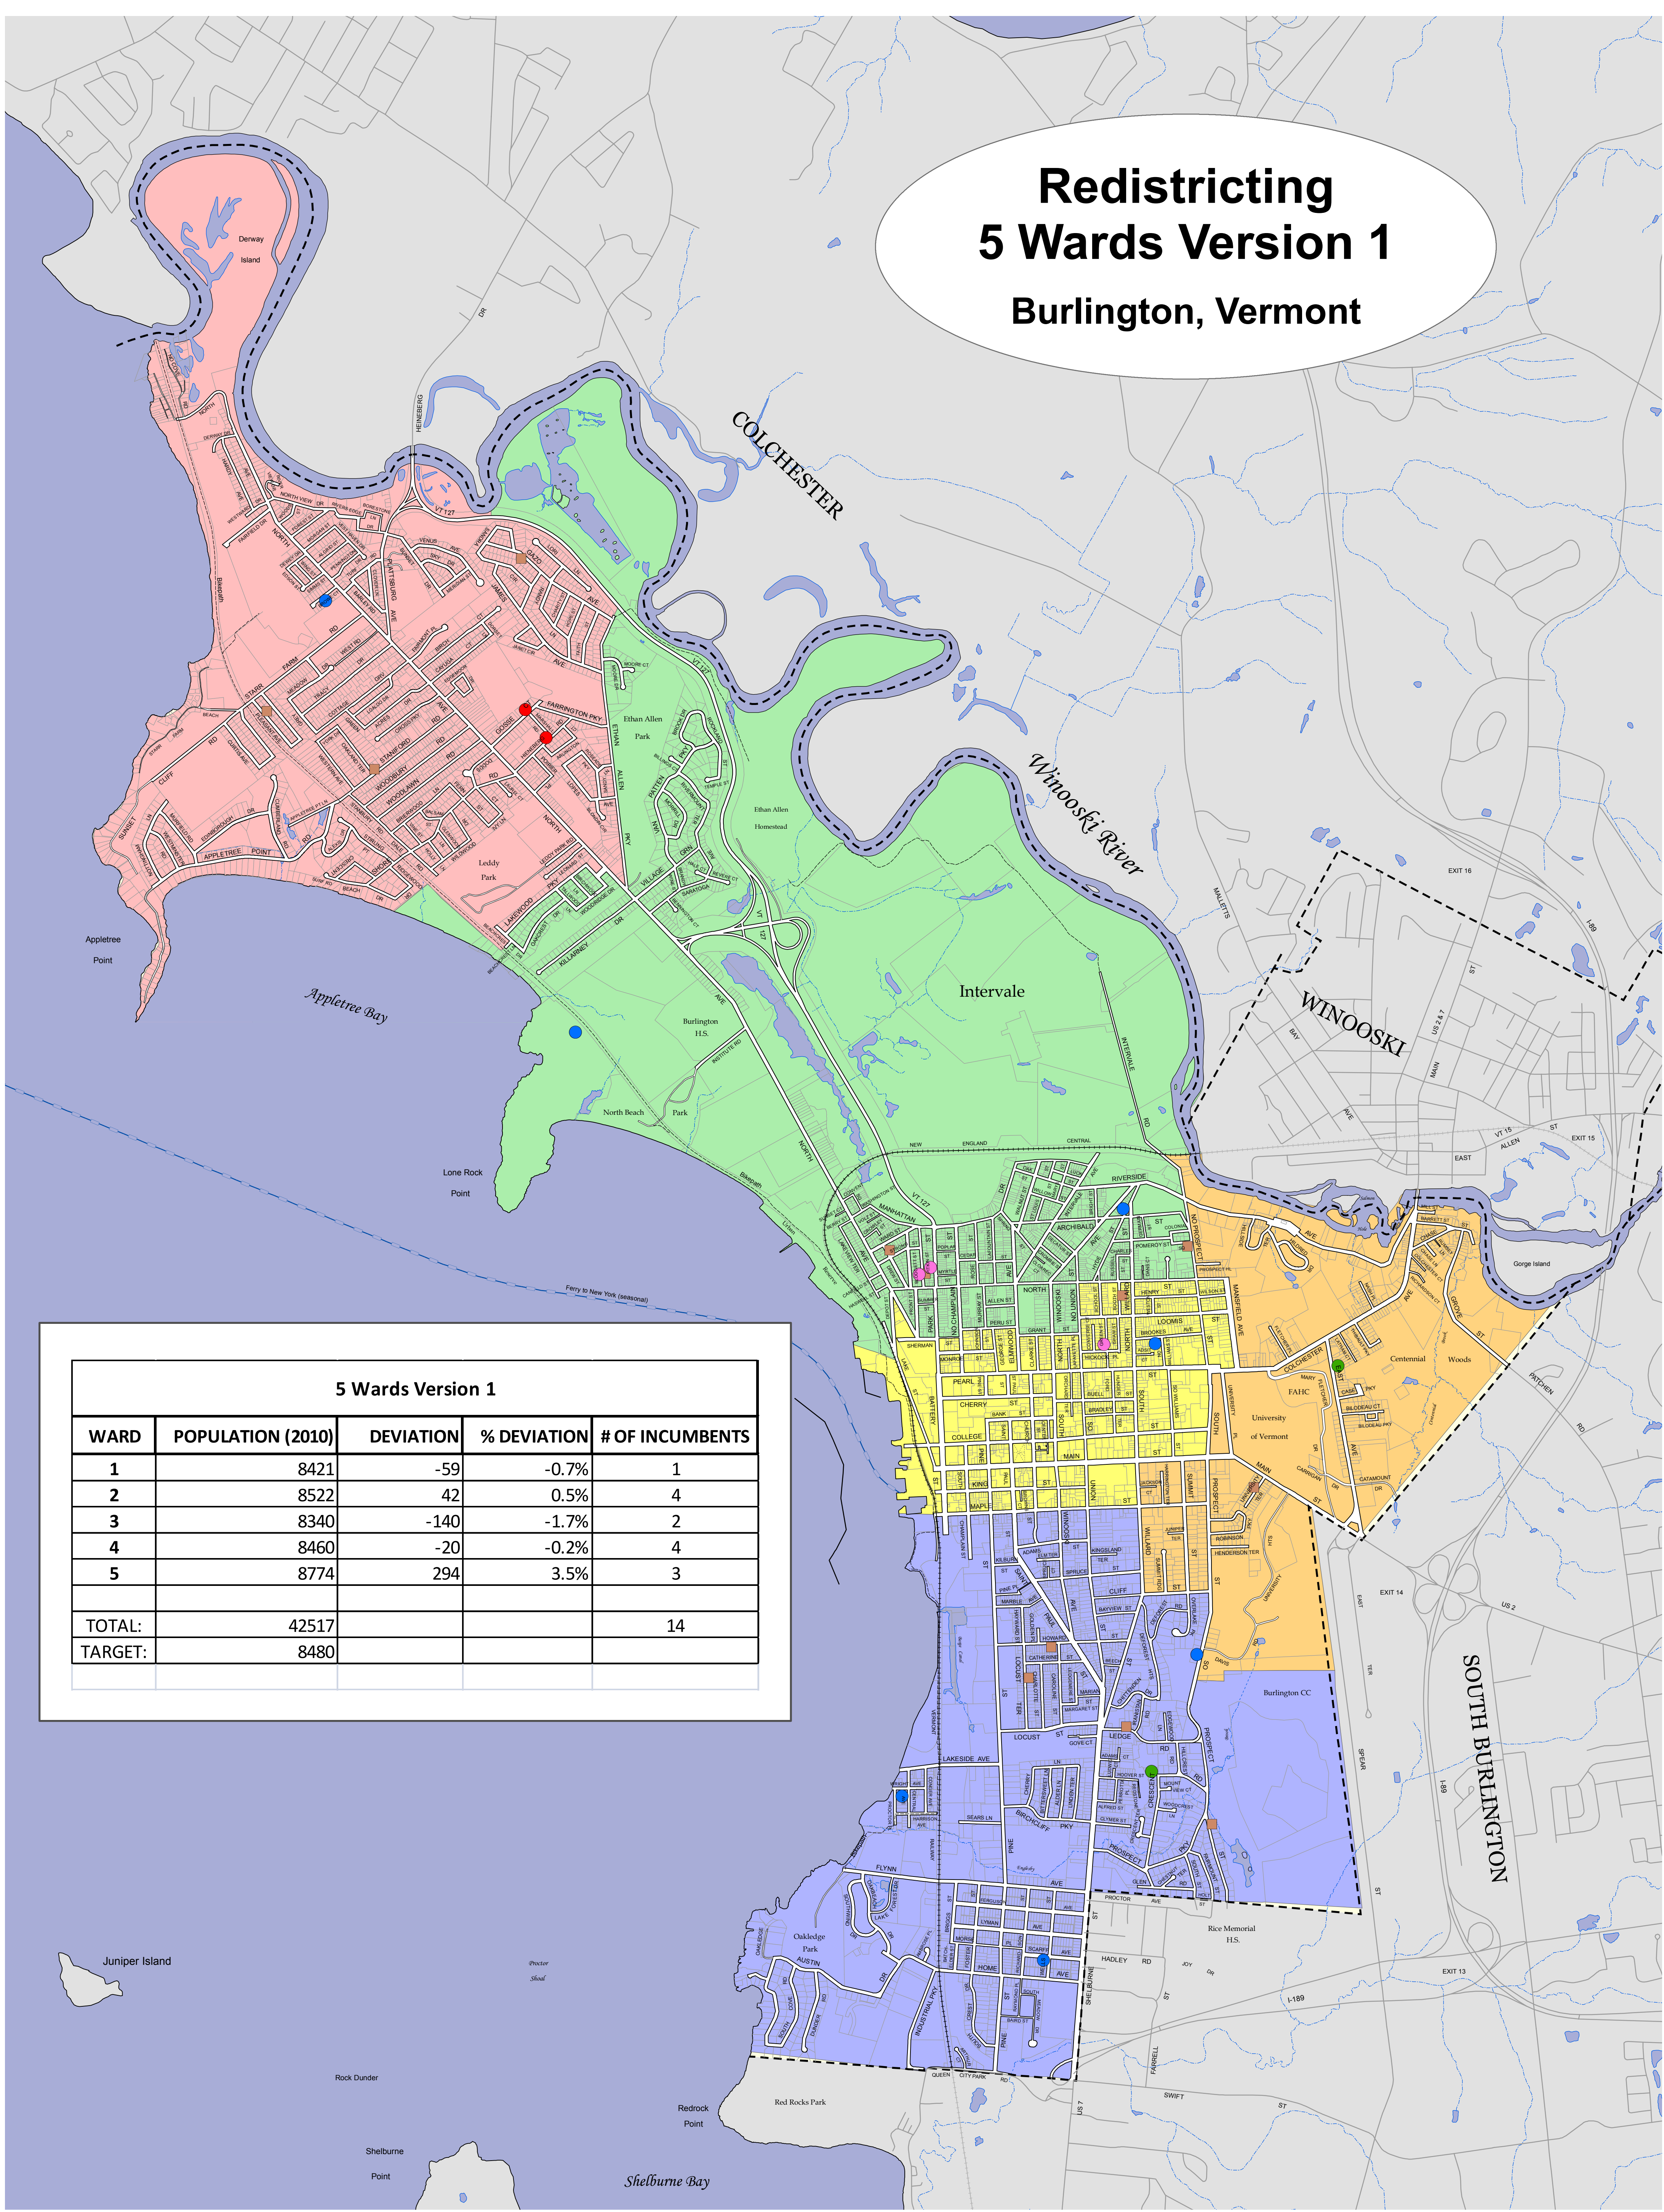

Redistricting 5 Wards Version 1 Burlington, Vermont

5 Wards Version 1

WARD	POPULATION (2010)	DEVIATION	% DEVIATION	# OF INCUMBENTS
1	8421	-59	-0.7%	1
2	8522	42	0.5%	4
3	8340	-140	-1.7%	2
4	8460	-20	-0.2%	4
5	8774	294	3.5%	3
TOTAL:	42517			14
TARGET:	8480			

Legend - 5 Ward Scenario

1. **Ward**
2. 1
   - 2
   - 3
   - 4
   - 5

City Council Members

1. **Party**
2. Democrat
   - Independent
   - Progressive
   - Republican
   - School Board Members

Map Date: October 17, 2012
MXD Saved: 10/17/2012