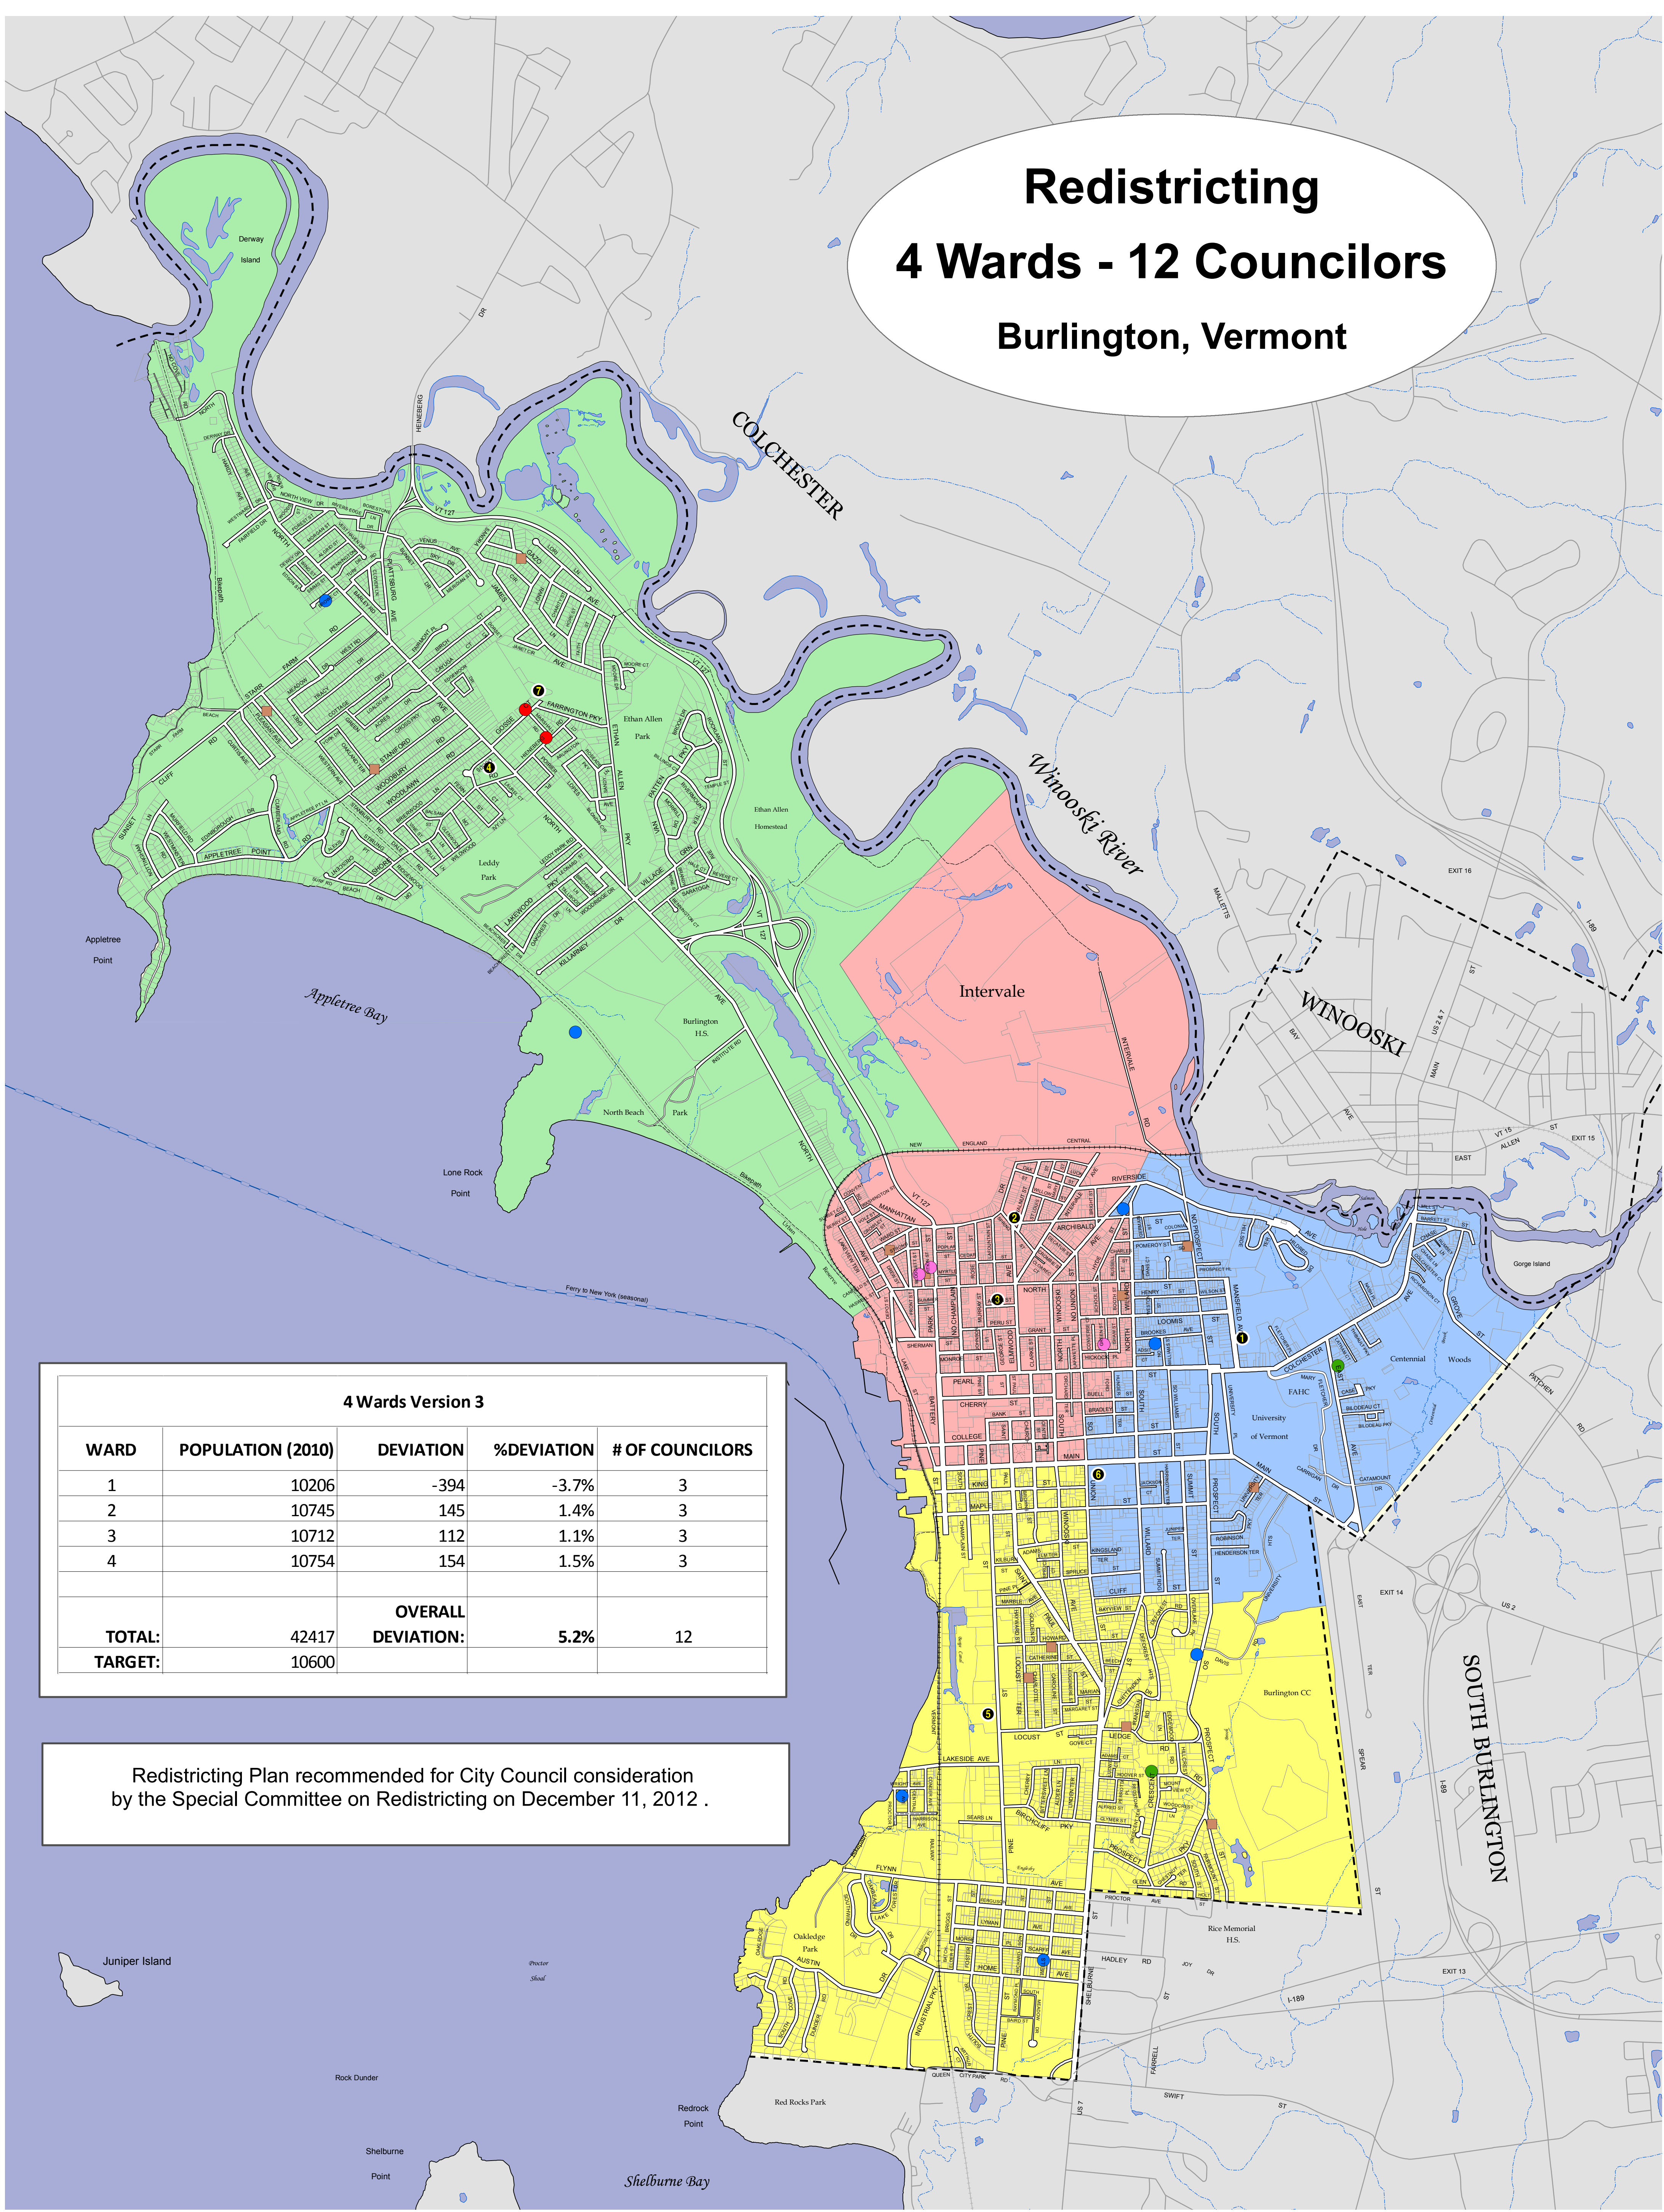

Redistricting 4 Wards - 12 Councilors Burlington, Vermont

4 Wards Version 3				
WARD	POPULATION (2010)	DEVIATION	%DEVIATION	# OF COUNCILORS
1	10206	-394	-3.7%	3
2	10745	145	1.4%	3
3	10712	112	1.1%	3
4	10754	154	1.5%	3
TOTAL:	42417	OVERALL DEVIATION:	5.2%	12
TARGET:	10600			

Redistricting Plan recommended for City Council consideration
by the Special Committee on Redistricting on December 11, 2012 .

Legend - 4 Ward Plan

- Ward (# Councilors)**
- 1 (3)
 - 2 (3)
 - 3 (3)
 - 4 (3)

City Council Members Party

- Democrat
- Independent
- Progressive
- Republican
- School Board Members

Existing Ward Polling Places

- Ward 1
- Ward 2
- Ward 3
- Ward 4
- Ward 5
- Ward 6
- Ward 7

City of Burlington GIS
<http://www.burlingtonvt.gov/>

Map Date: December 13, 2012
MXD Saved: 12/13/2012