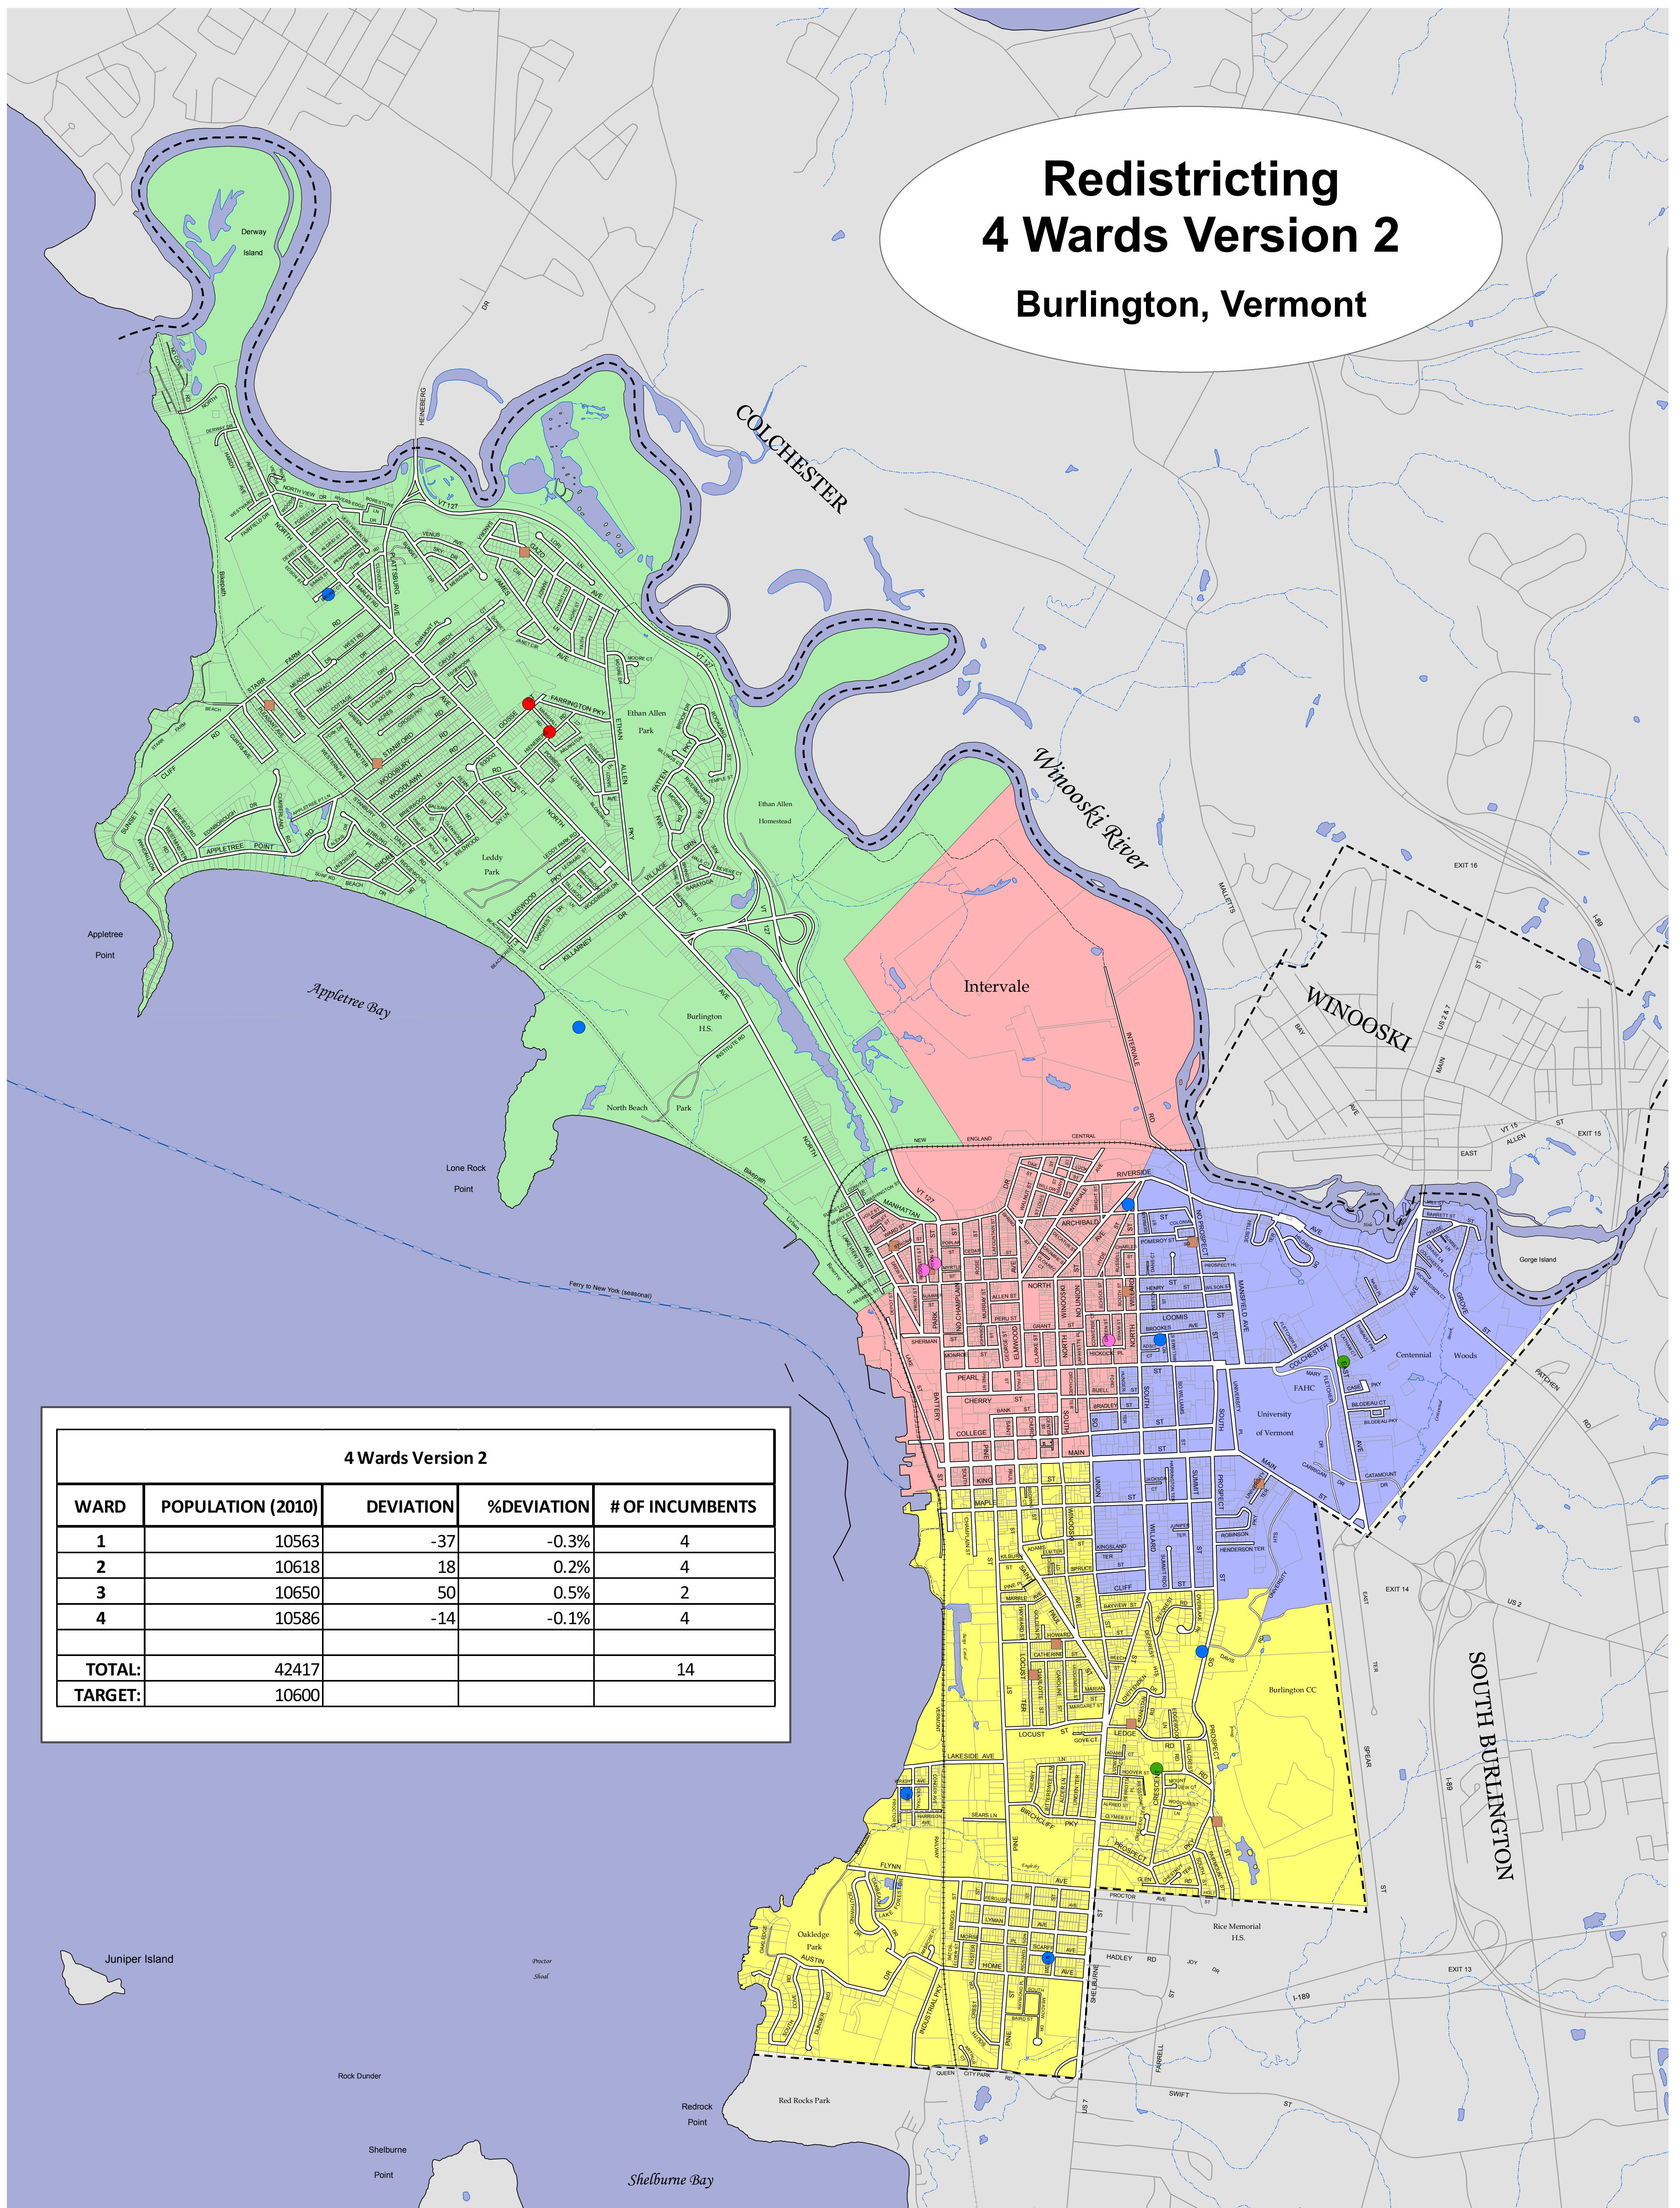

# Redistricting 4 Wards Version 2 Burlington, Vermont

**4 Wards Version 2**

WARD	POPULATION (2010)	DEVIATION	%DEVIATION	# OF INCUMBENTS
1	10563	-37	-0.3%	4
2	10618	18	0.2%	4
3	10650	50	0.5%	2
4	10586	-14	-0.1%	4
<b>TOTAL:</b>	<b>42417</b>			<b>14</b>
<b>TARGET:</b>	<b>10600</b>			

### Legend - 4 Ward Scenario

#### Ward

- 1
- 2
- 3
- 4