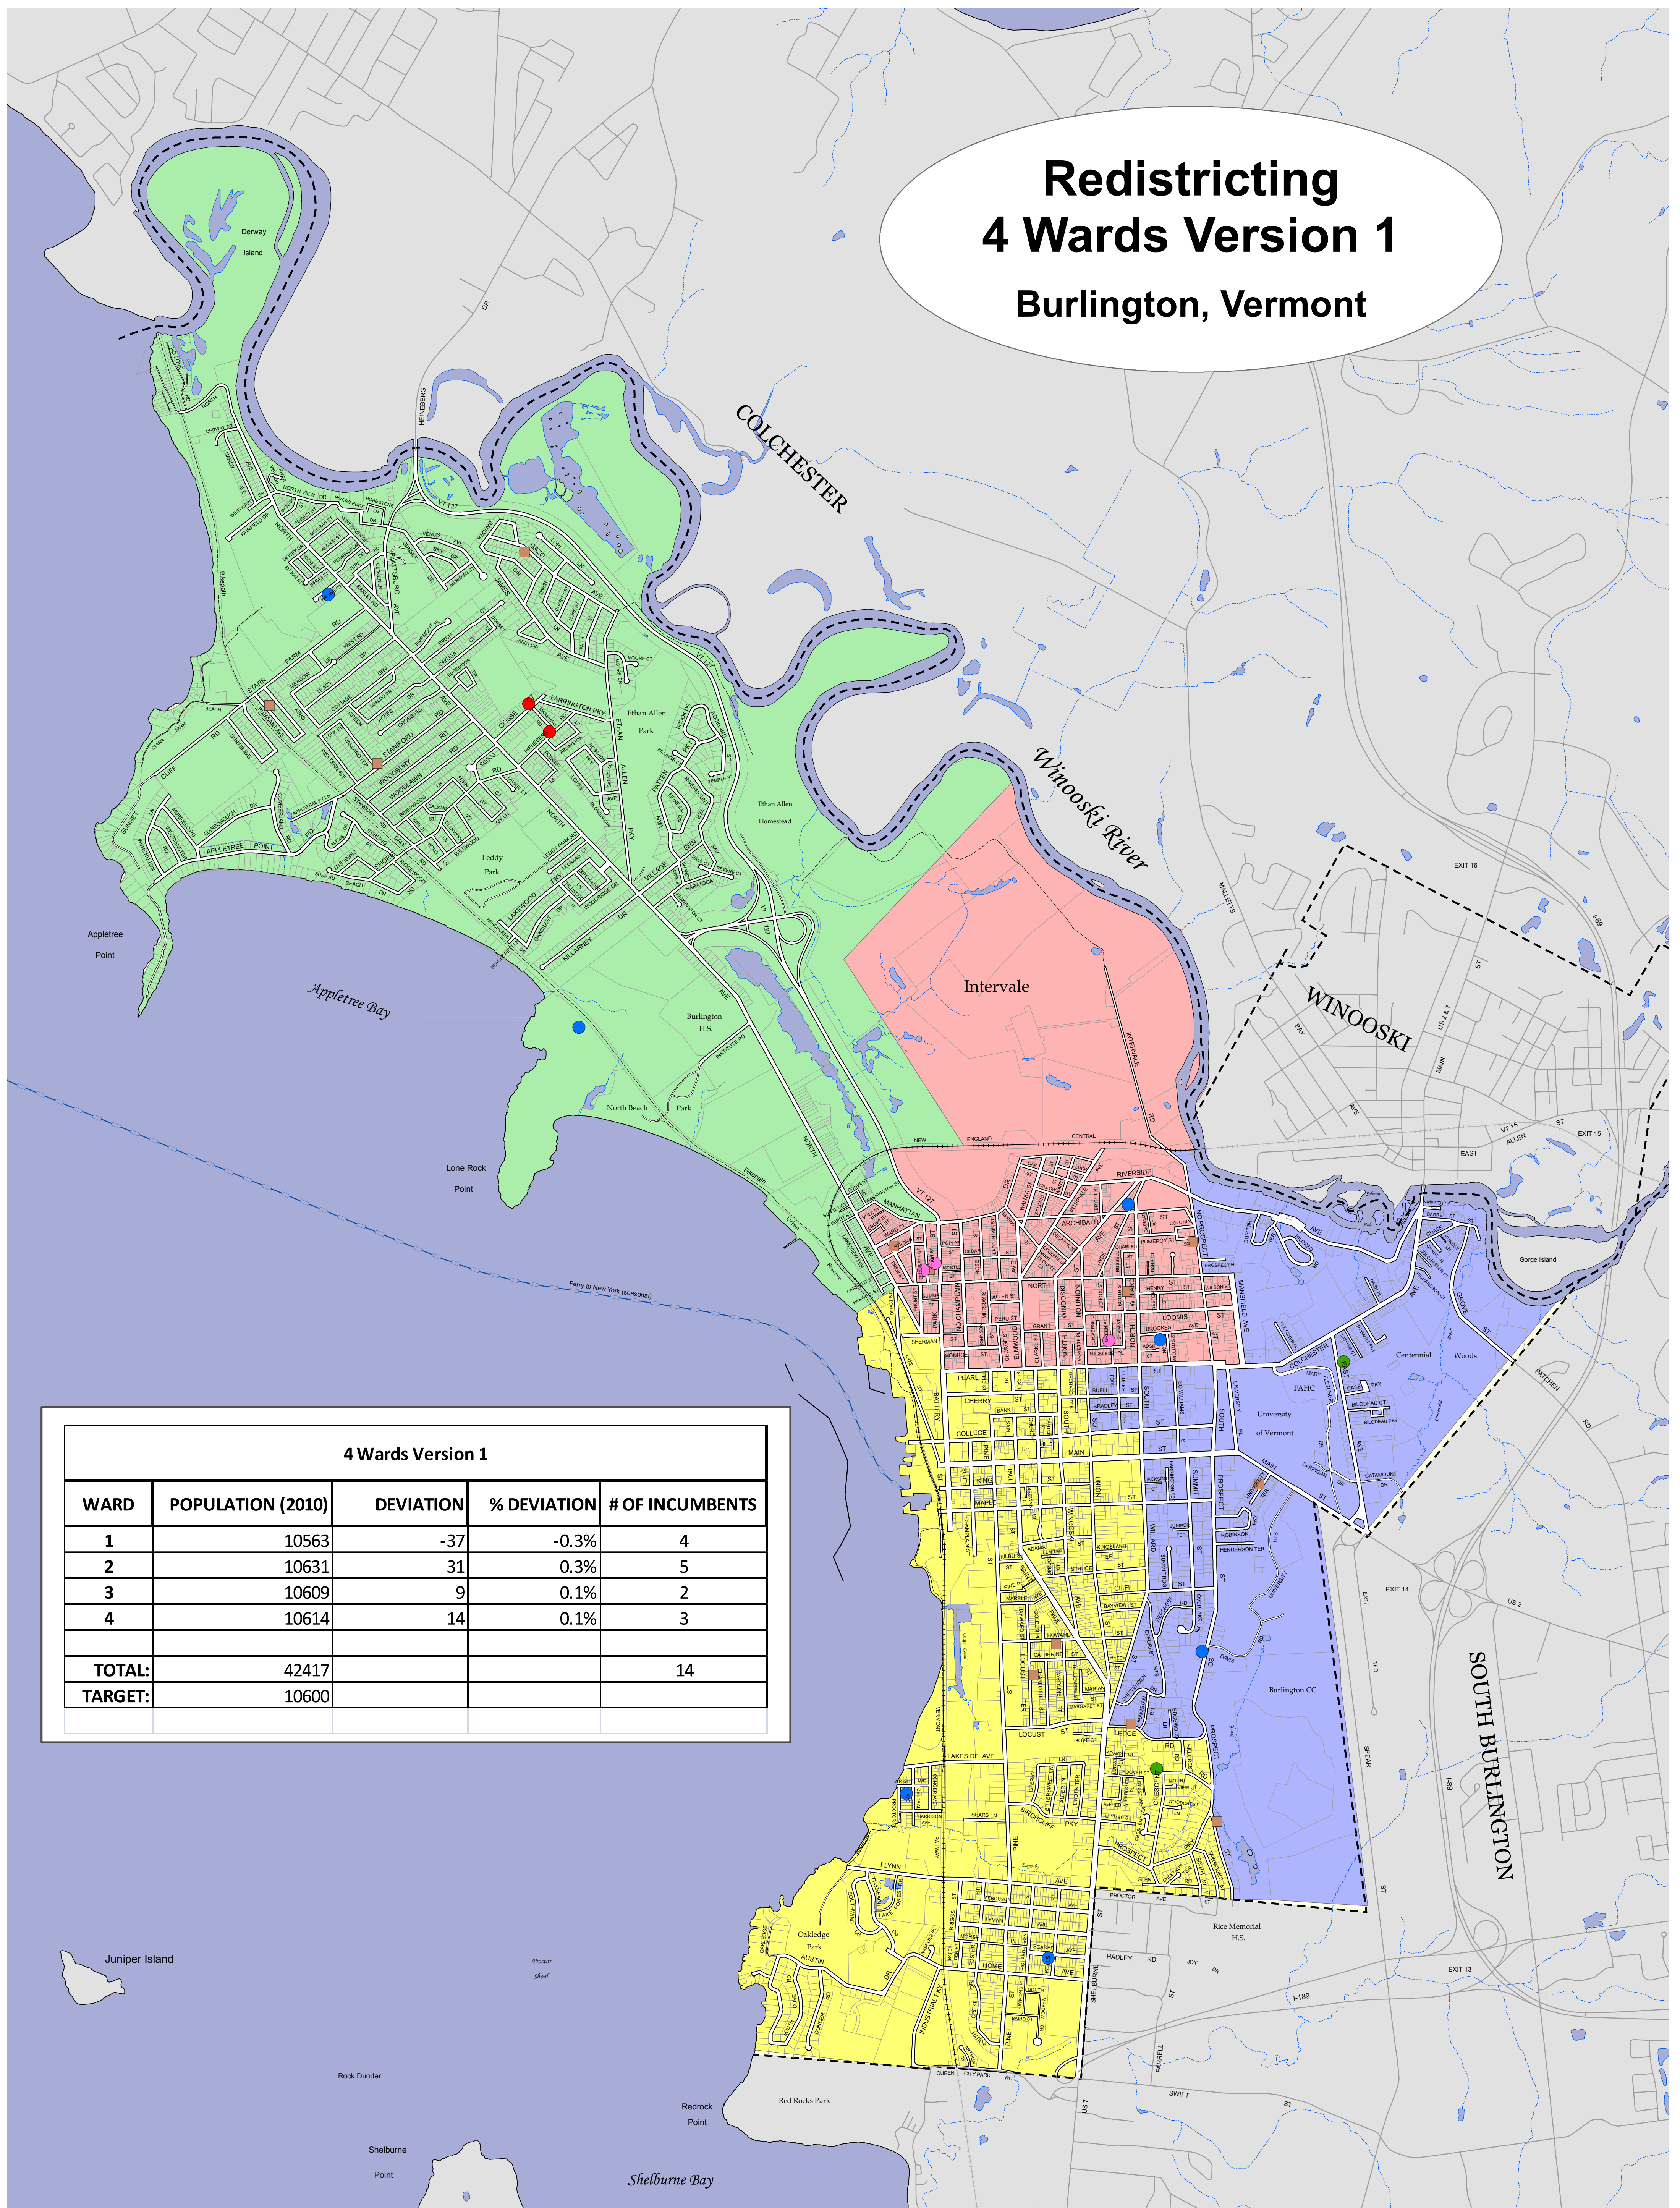

# Redistricting 4 Wards Version 1 Burlington, Vermont

4 Wards Version 1				
WARD	POPULATION (2010)	DEVIATION	% DEVIATION	# OF INCUMBENTS
1	10563	-37	-0.3%	4
2	10631	31	0.3%	5
3	10609	9	0.1%	2
4	10614	14	0.1%	3
<b>TOTAL:</b>	42417			14
<b>TARGET:</b>	10600			

### Legend - 4 Ward Scenario

#### Ward

- 1
- 2
- 3
- 4