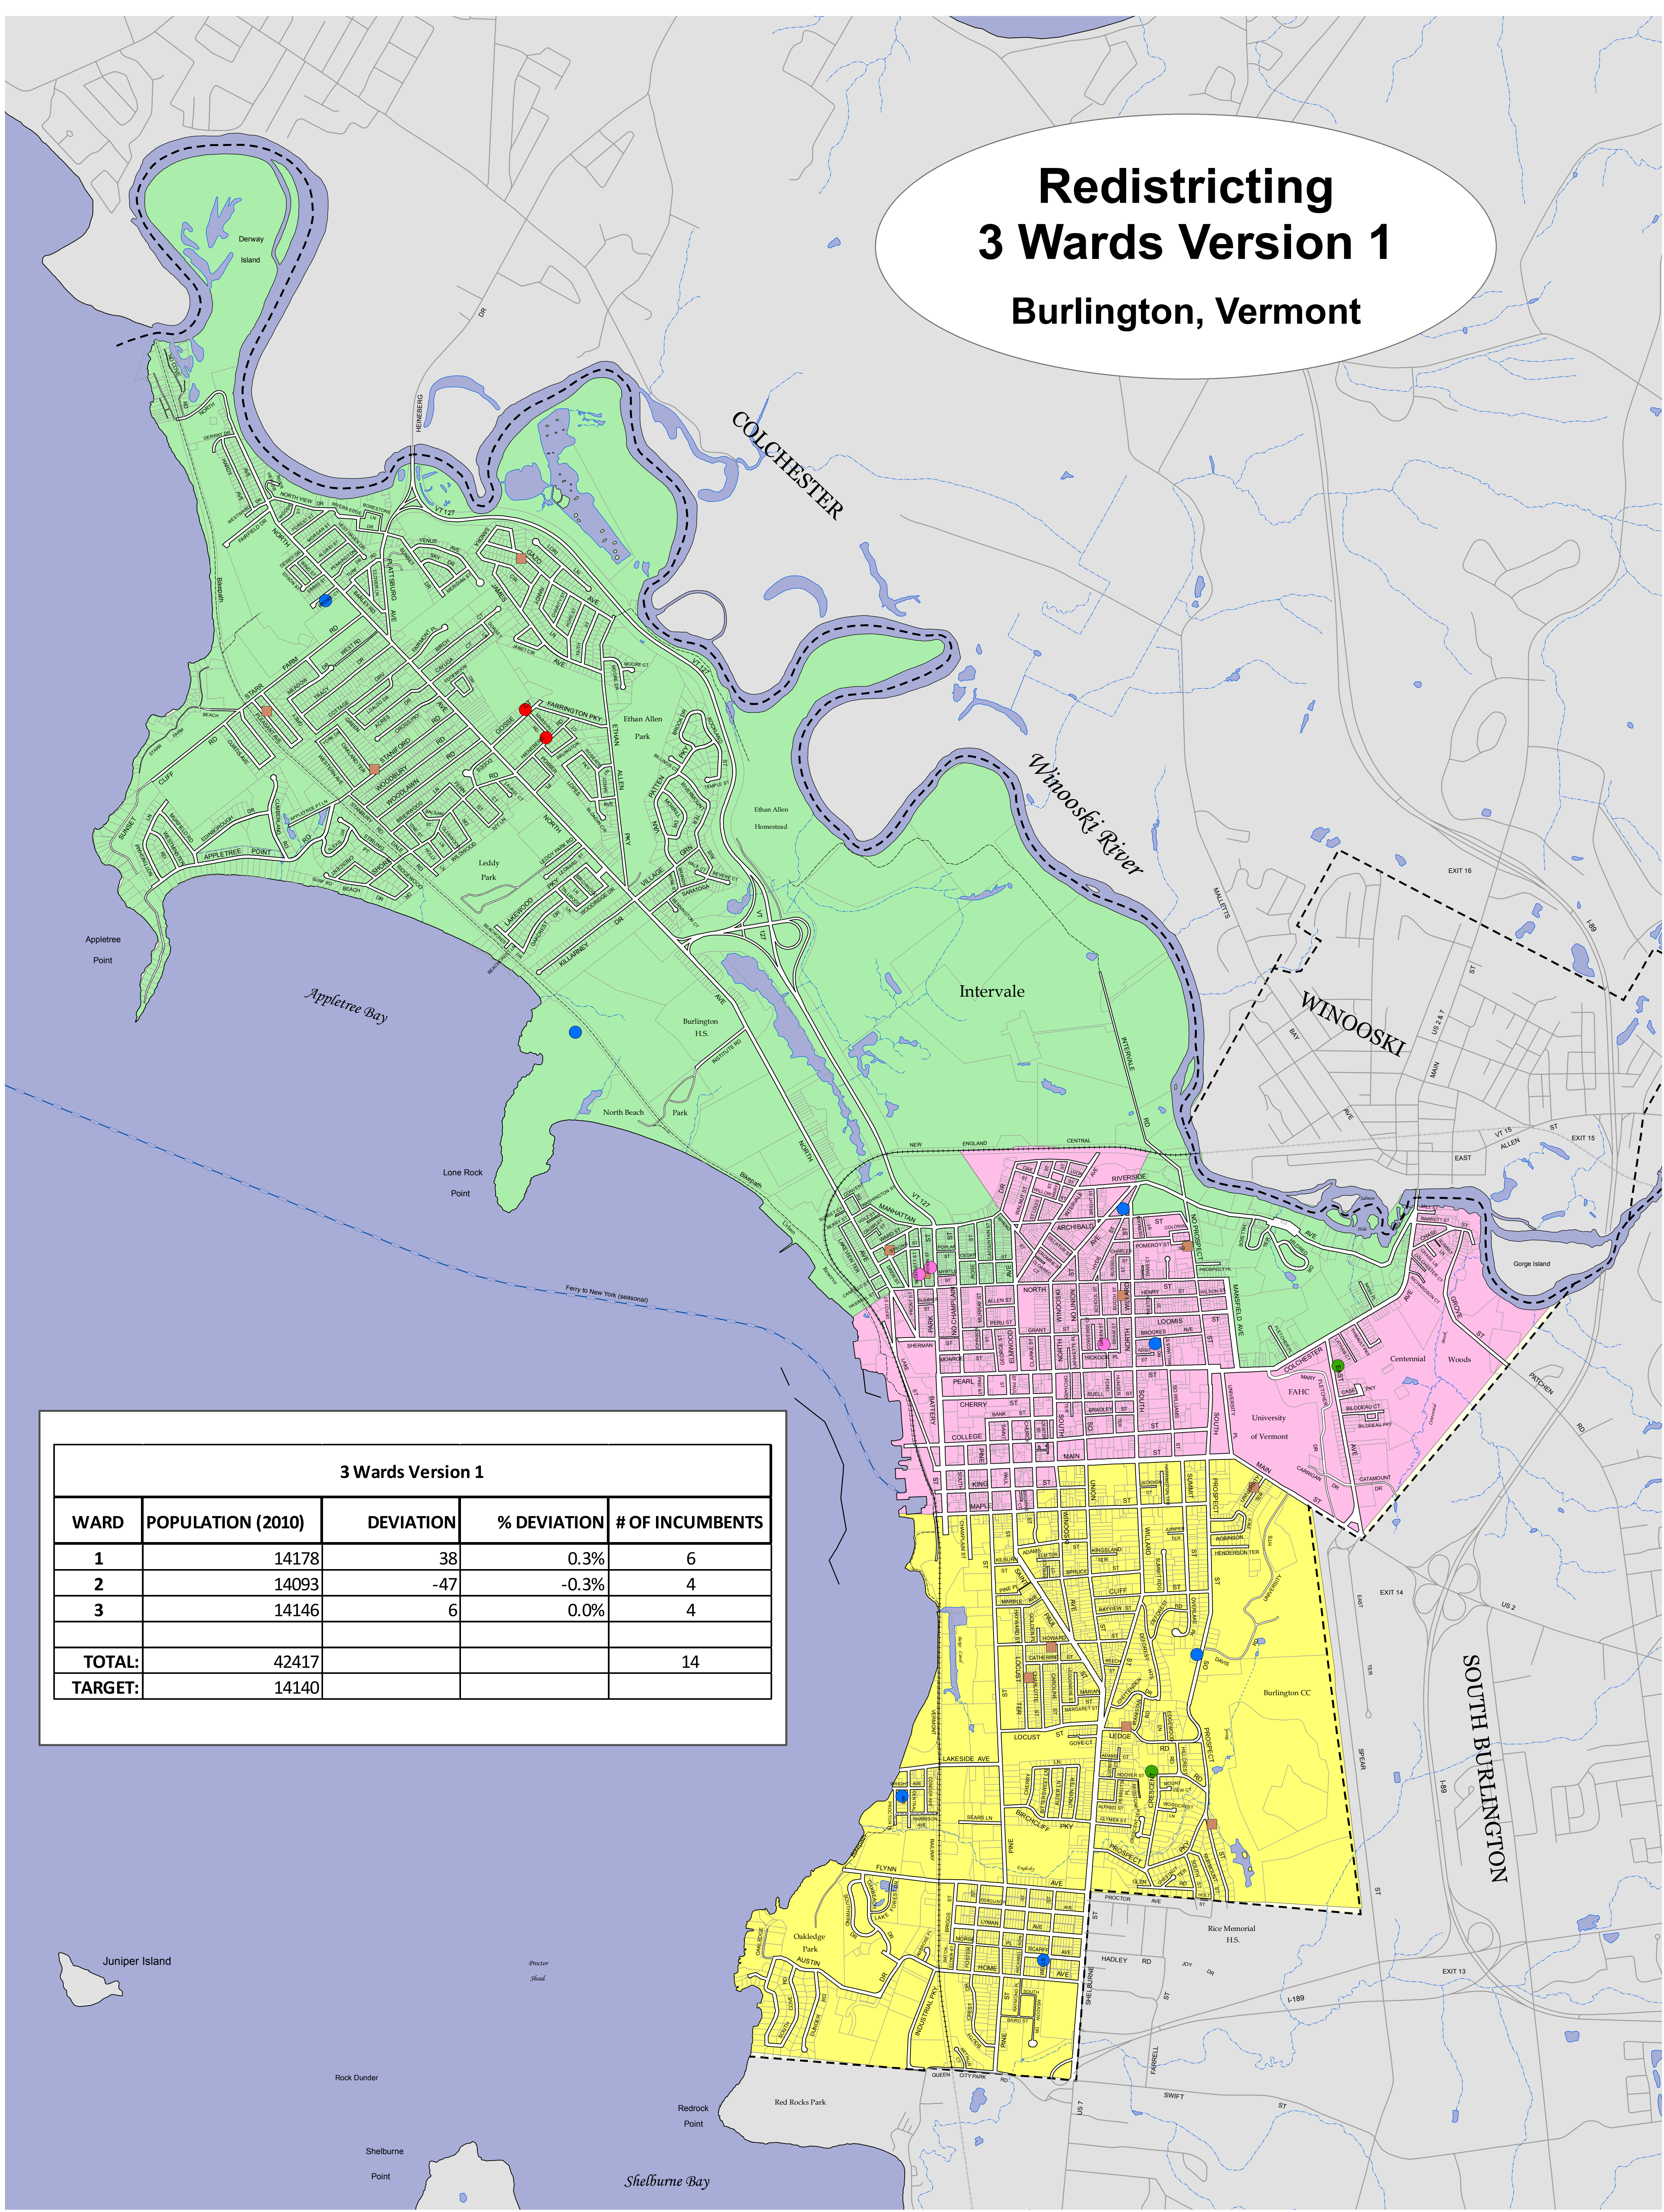

Redistricting 3 Wards Version 1 Burlington, Vermont

3 Wards Version 1

WARD	POPULATION (2010)	DEVIATION	% DEVIATION	# OF INCUMBENTS
1	14178	38	0.3%	6
2	14093	-47	-0.3%	4
3	14146	6	0.0%	4
TOTAL:	42417			14
TARGET:	14140			

Legend - 3 Ward Scenario

- Ward**
- 1
 - 2
 - 3

City Council Members

- Party**
- Democrat
 - Independent
 - Progressive
 - Republican
 - School Board Members

City of Burlington GIS
<http://www.burlingtonvt.gov/>

Map Date: October 17, 2012
MXD Saved: 10/17/2012