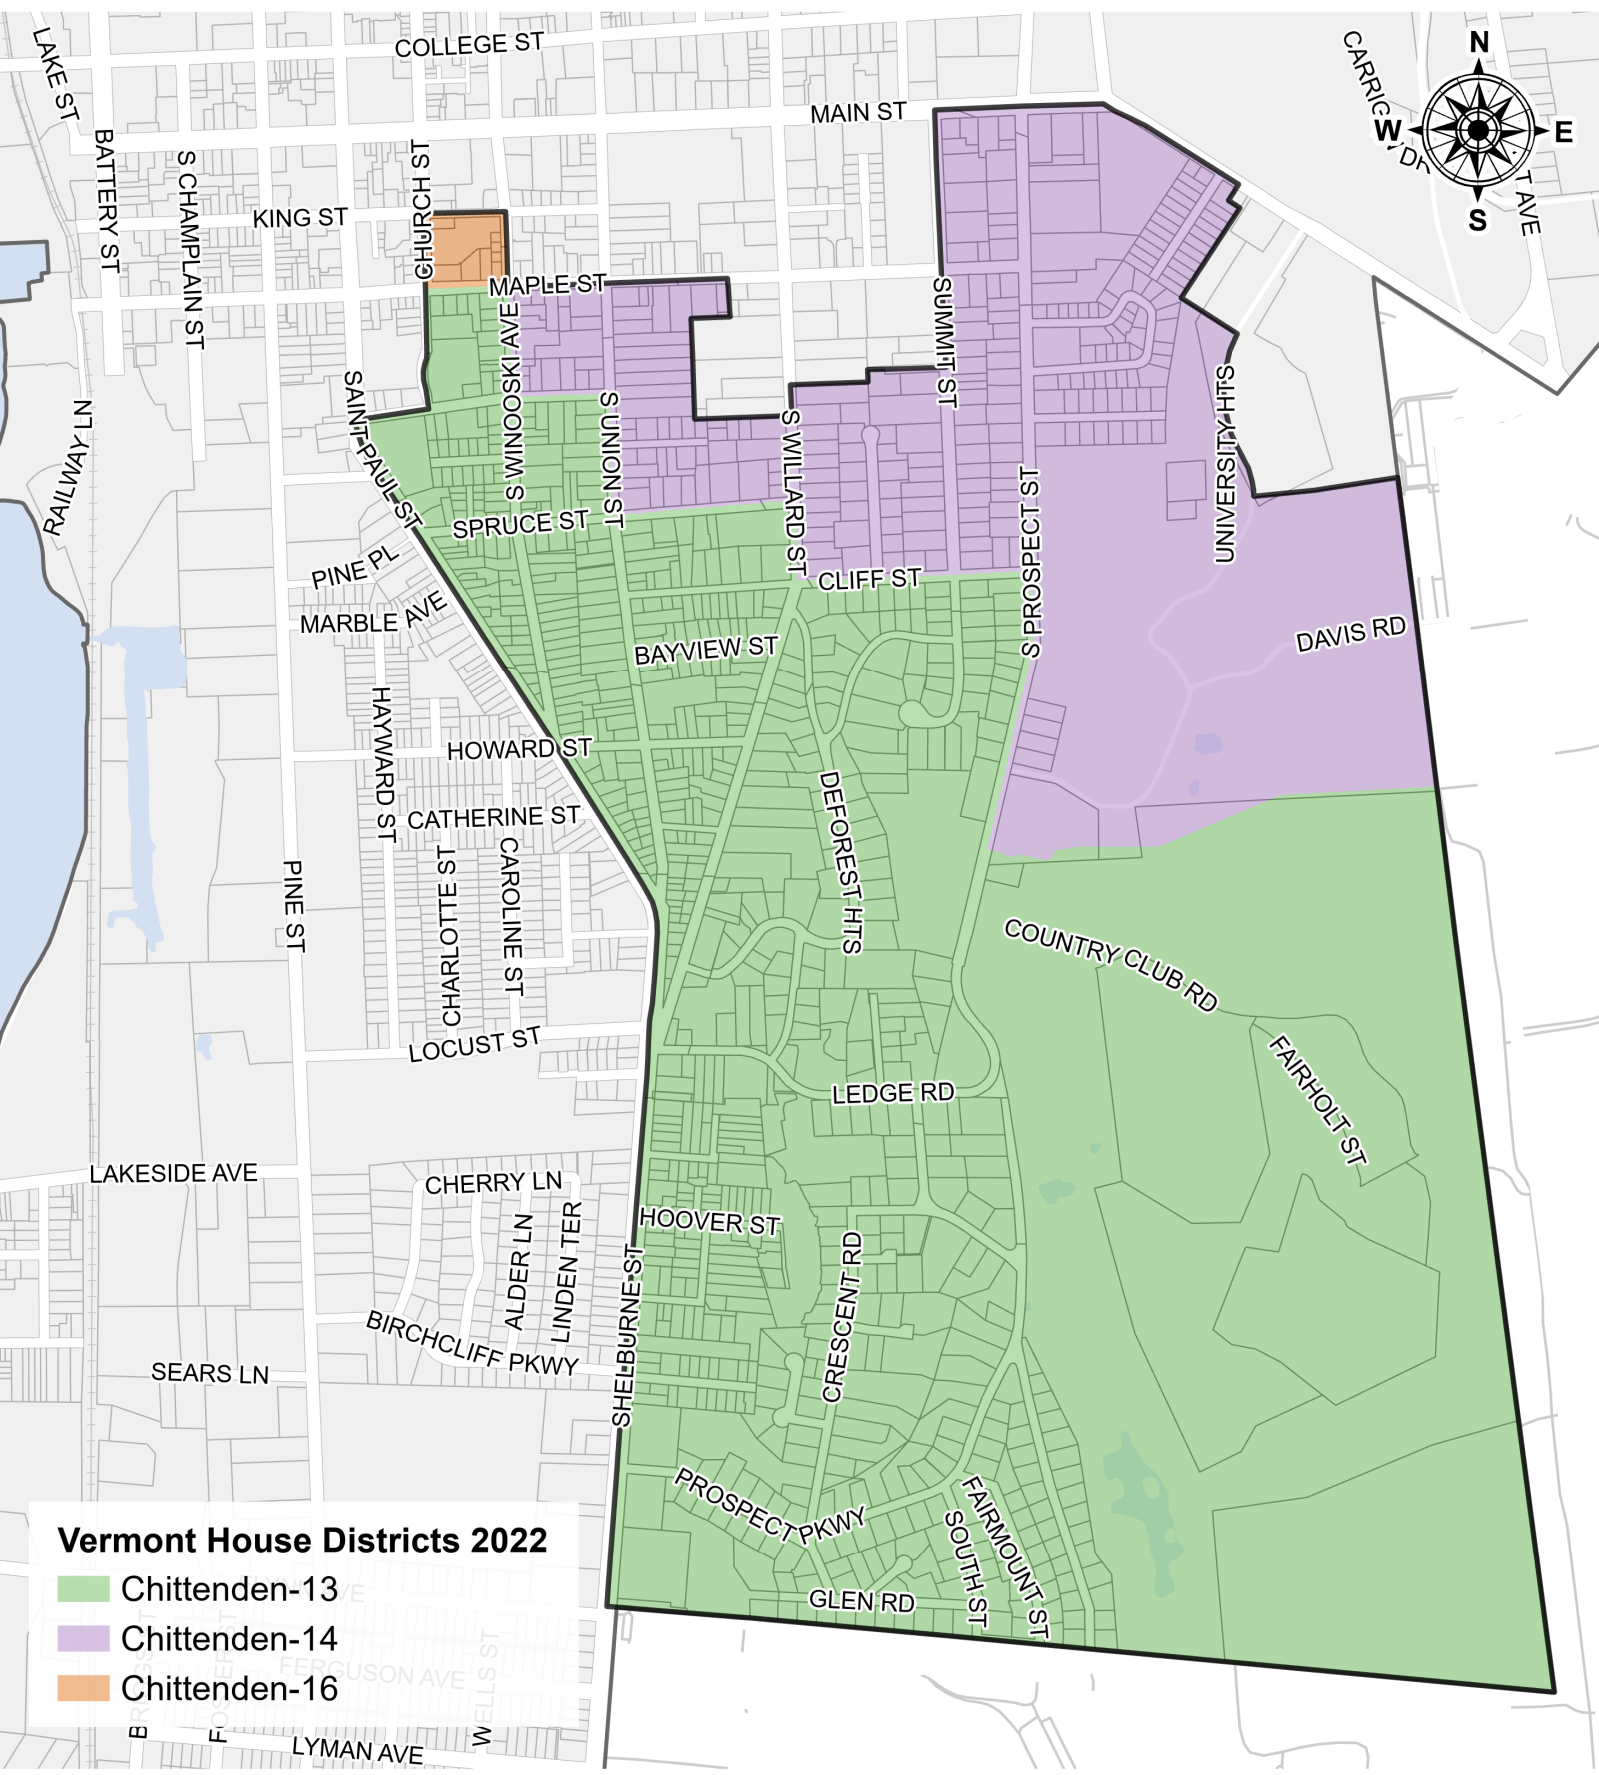

Ward 6 Vermont House Districts

Burlington, Vermont
Effective Date: March 5, 2024

Vermont House Districts 2022

- Chittenden-13
- Chittenden-14
- Chittenden-16