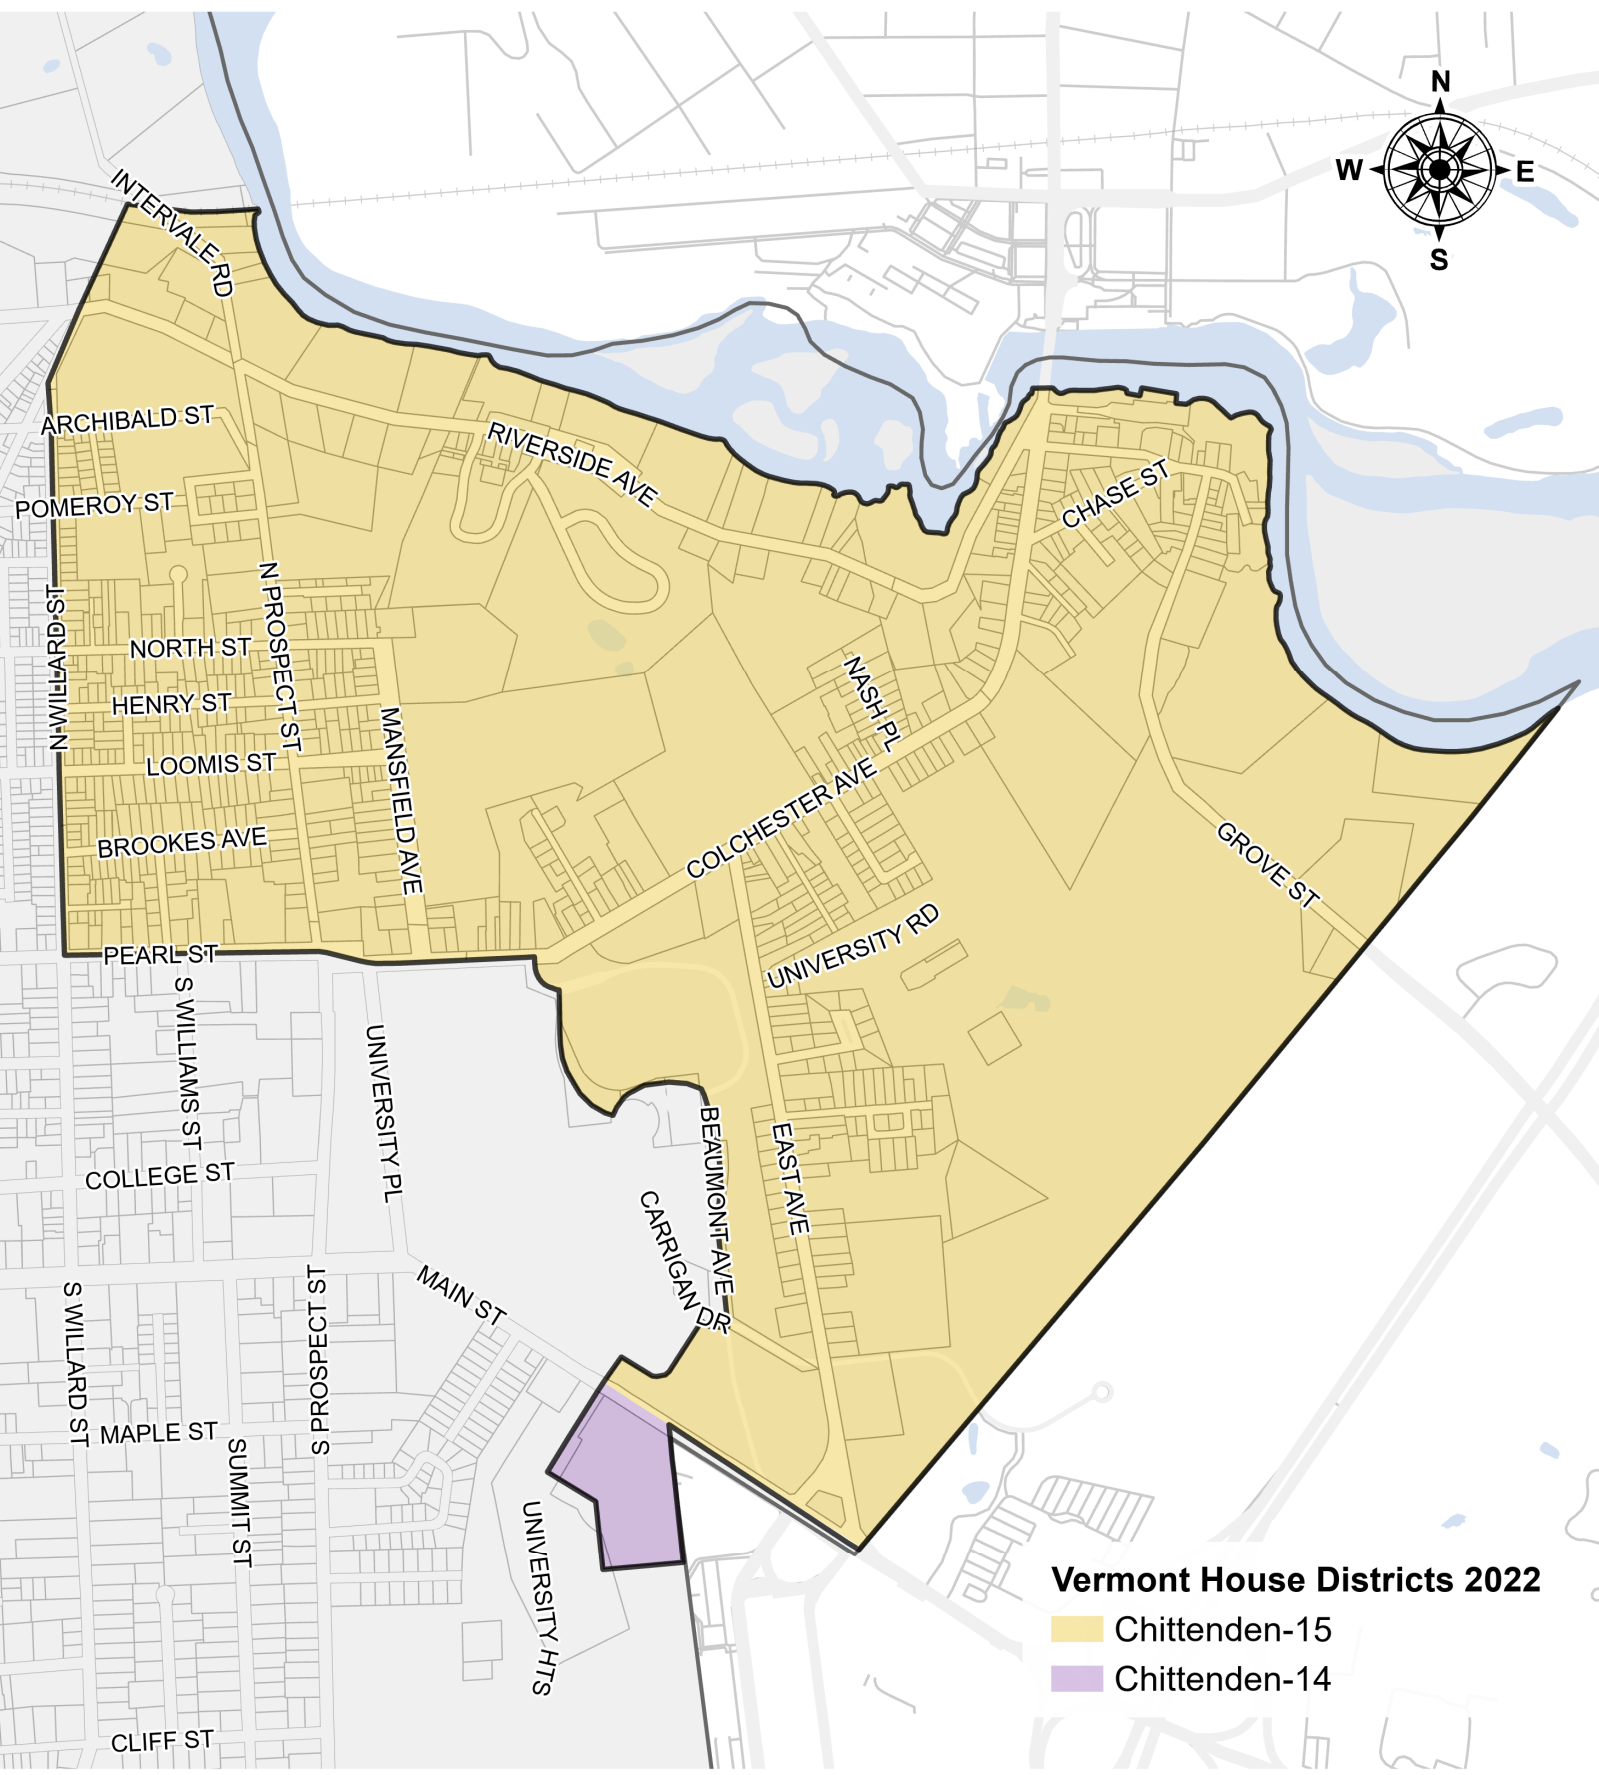

# Ward 1 Vermont House Districts

*Burlington, Vermont  
Effective Date: March 5, 2024*

**Vermont House Districts 2022**

- Chittenden-15
- Chittenden-14