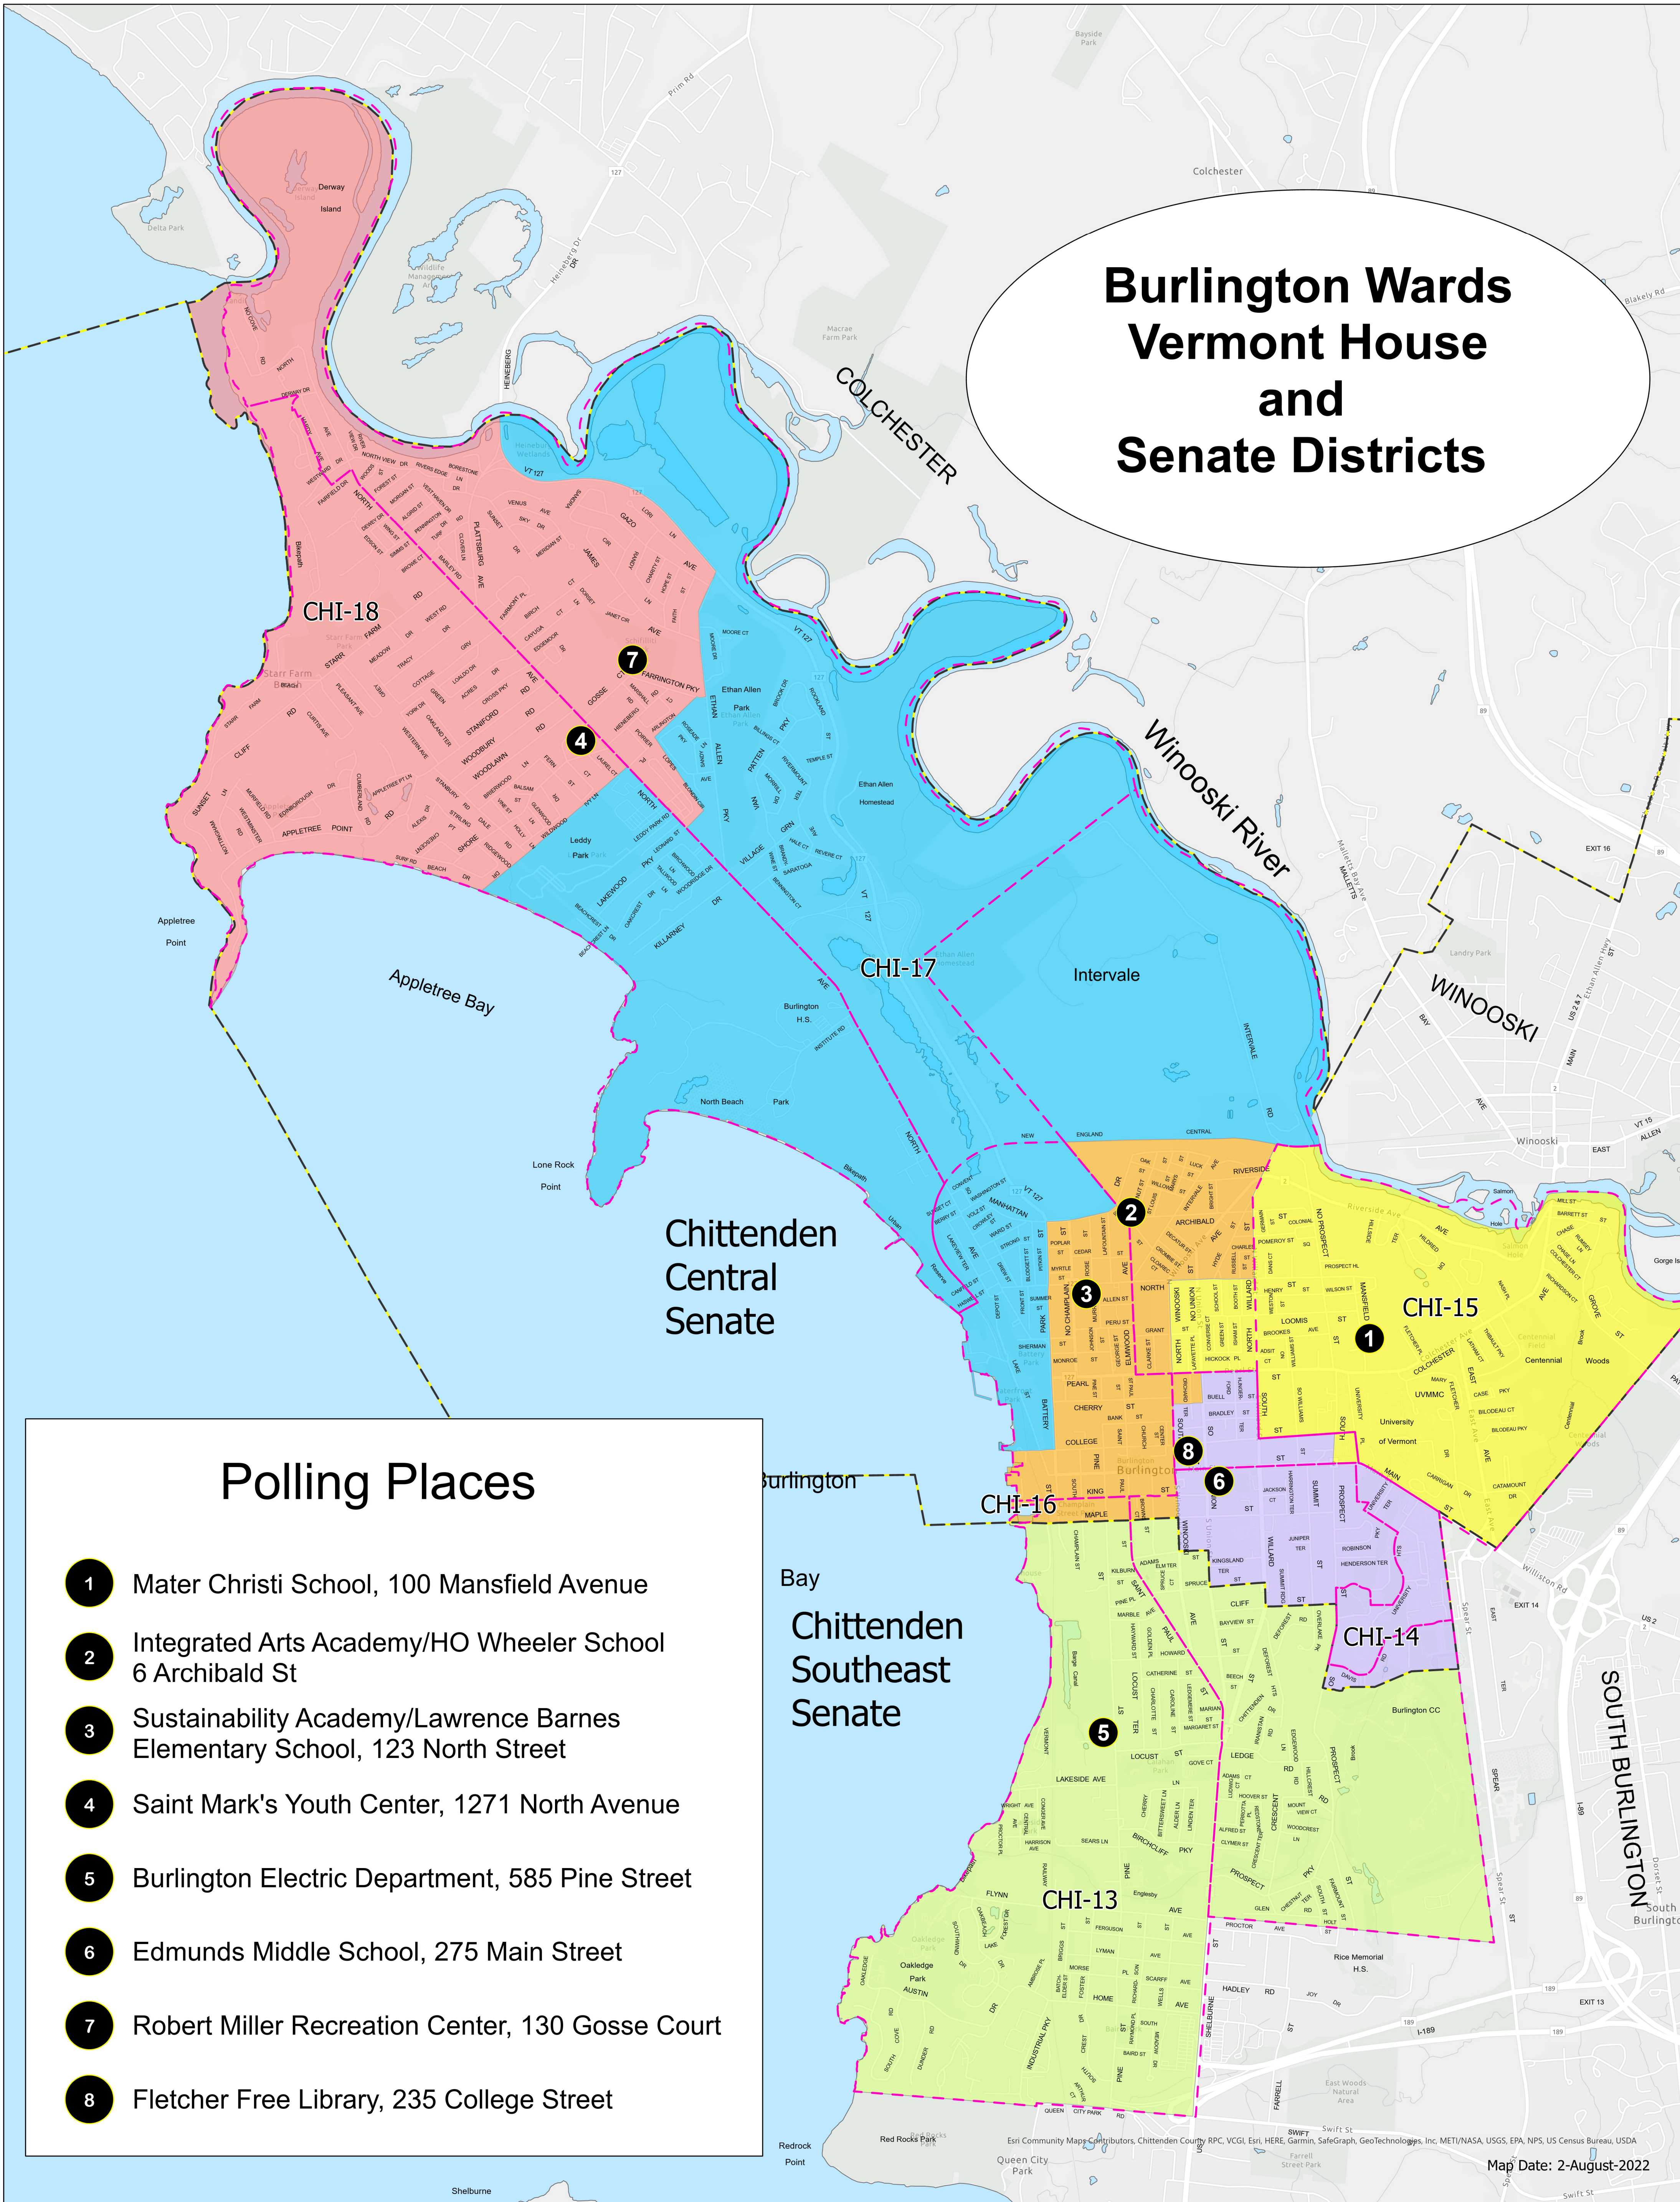

## Polling Places

- 1 Mater Christi School, 100 Mansfield Avenue
- 2 Integrated Arts Academy/HO Wheeler School  
6 Archibald St
- 3 Sustainability Academy/Lawrence Barnes  
Elementary School, 123 North Street
- 4 Saint Mark's Youth Center, 1271 North Avenue
- 5 Burlington Electric Department, 585 Pine Street
- 6 Edmunds Middle School, 275 Main Street
- 7 Robert Miller Recreation Center, 130 Gosse Court
- 8 Fletcher Free Library, 235 College Street

## Vermont House and Senate Districts

Effective 2022

Vermont Senate Districts (Chittenden Central & Southeast), each have one member. Whereas each House District within Burlington has two seats; except for Chittenden-17, which has one member seat.

### Vermont House Districts

- Chittenden-13
- Chittenden-14
- Chittenden-15
- Chittenden-16
- Chittenden-17 (1 House Seat)
- Chittenden-18

- Ward Boundary
- Senate Boundary

Map Date: 2-August-2022