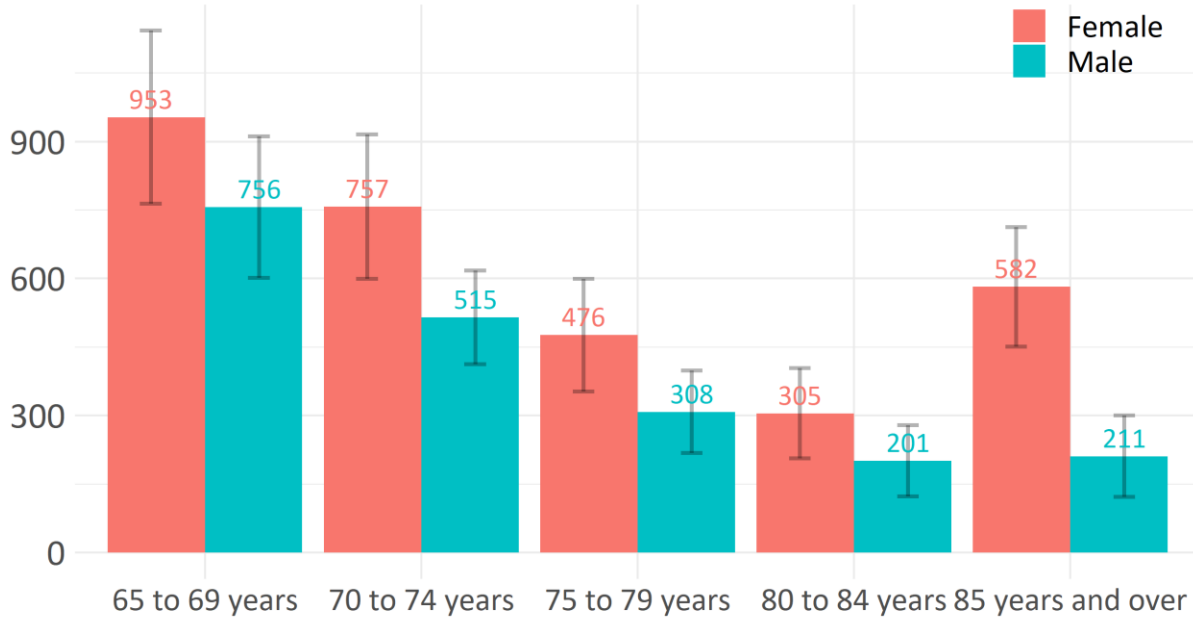

Population over age 65 in Burlington and General Population Income Data.

Source: ACS 5 year survey, 2013, 2016, 2019

Burlington Seniors By Age and Sex

ACS 2019 5-year Survey

Median household Income
By Age of Householder

ACS 2019 5 year survey

Percent in Burlington Living Below Poverty Line
By Age Group

ACS 2019 5-year Survey