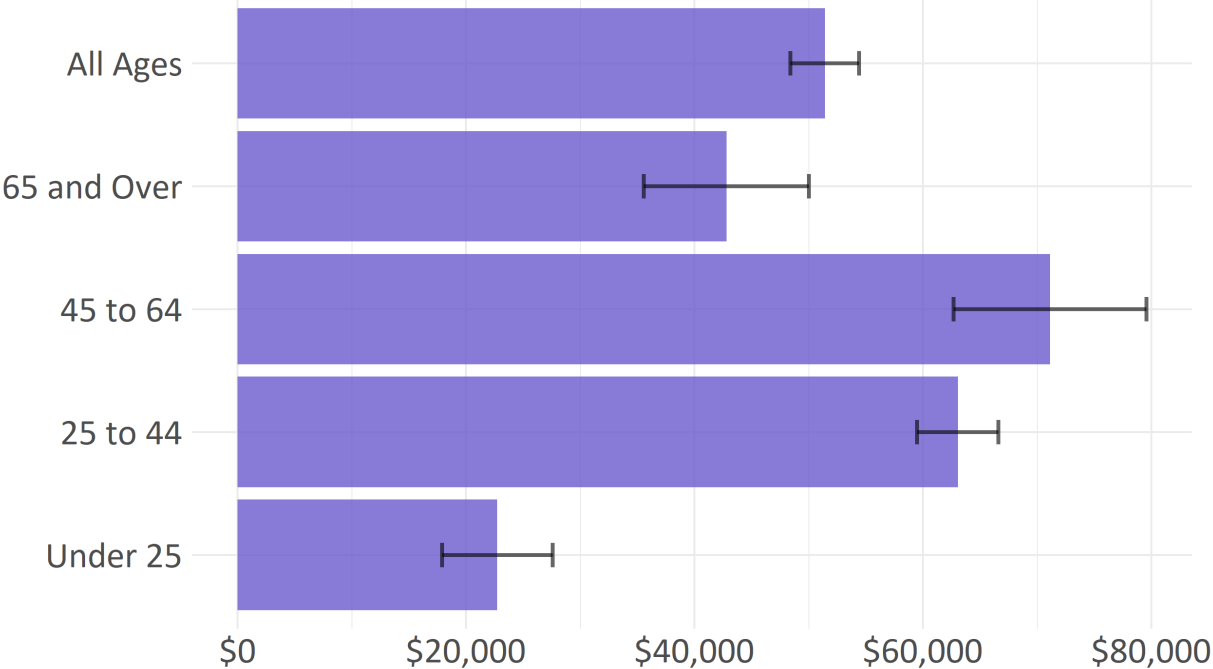

Population over age 65 in Burlington and General Population Income Data.

Source: ACS 5 year survey, 2013, 2016, 2019

Burlington Seniors By Age and Sex

ACS 2019 5-year Survey

Median household Income
By Age of Householder

ACS 2019 5 year survey

Percent in Burlington Living Below Poverty Line
By Age Group

ACS 2019 5-year Survey