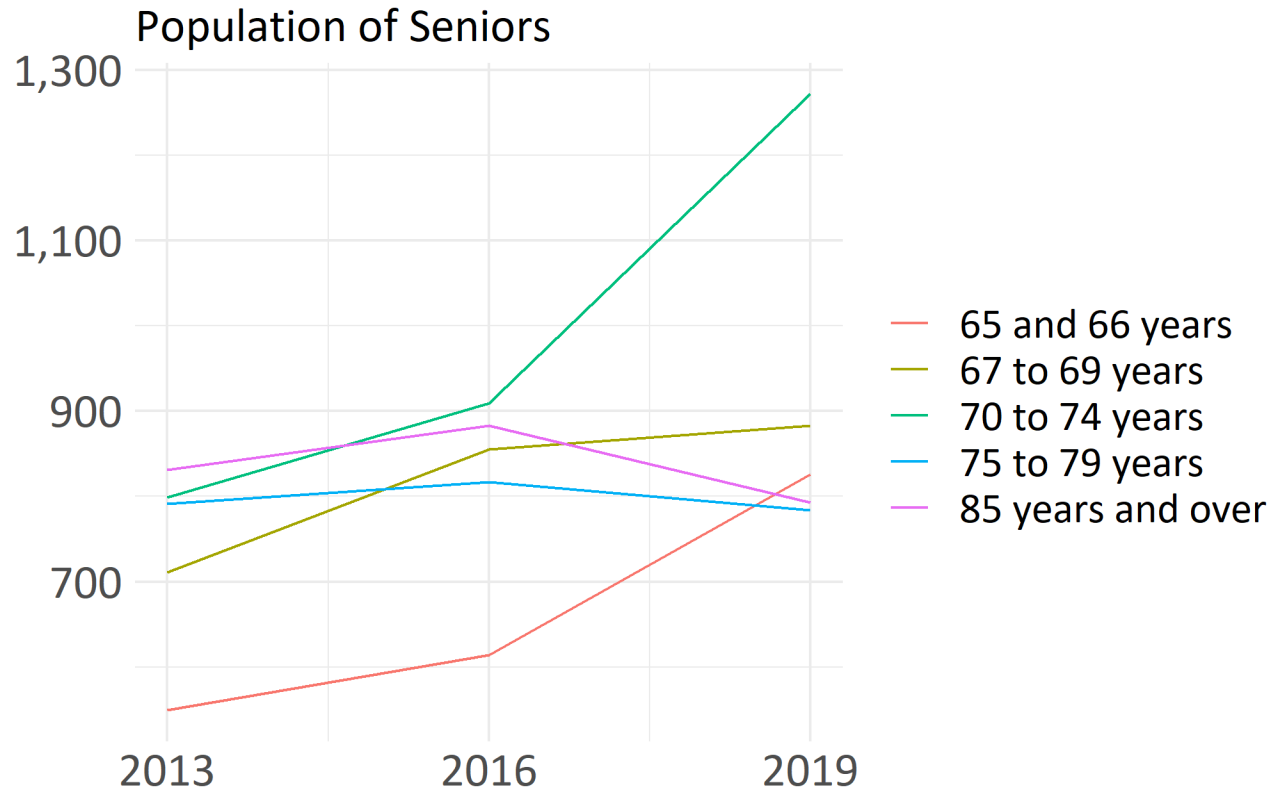

Population over age 65 in Burlington and General Population Income Data.

Source: ACS 5 year survey, 2013, 2016, 2019

Burlington Seniors By Age and Sex

ACS 2019 5-year Survey

Median household Income
By Age of Householder

ACS 2019 5 year survey

Percent in Burlington Living Below Poverty Line
By Age Group

ACS 2019 5-year Survey