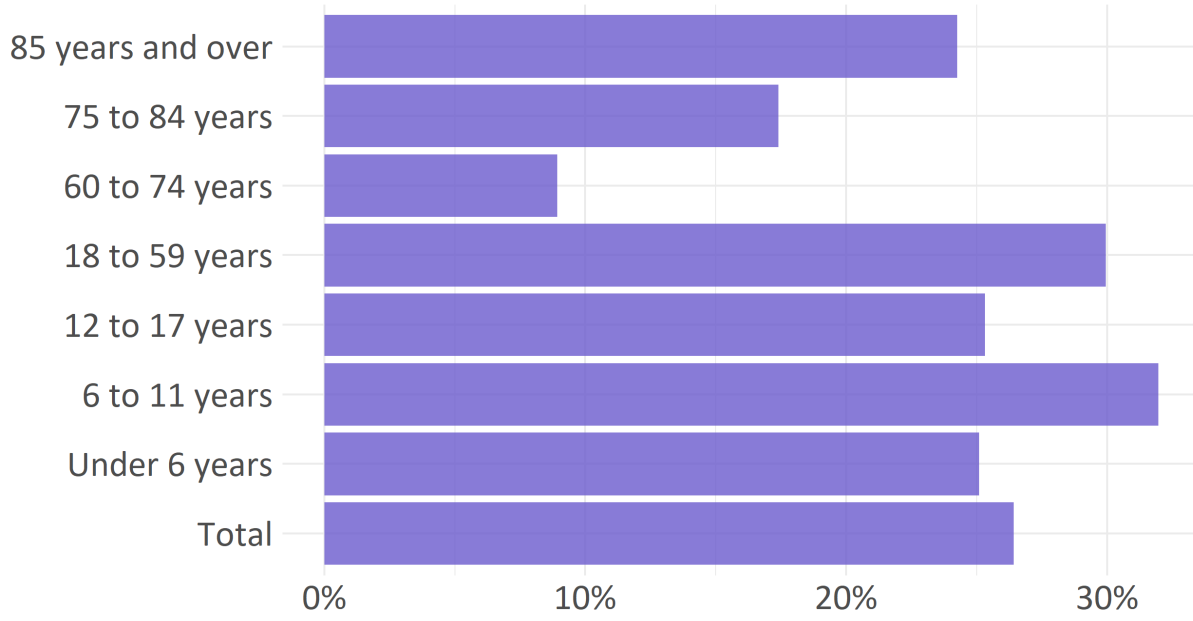

Population over age 65 in Burlington and General Population Income Data.

Source: ACS 5 year survey, 2013, 2016, 2019

Burlington Seniors By Age and Sex

ACS 2019 5-year Survey

Median household Income
By Age of Householder

ACS 2019 5 year survey

Percent in Burlington Living Below Poverty Line
By Age Group

ACS 2019 5-year Survey